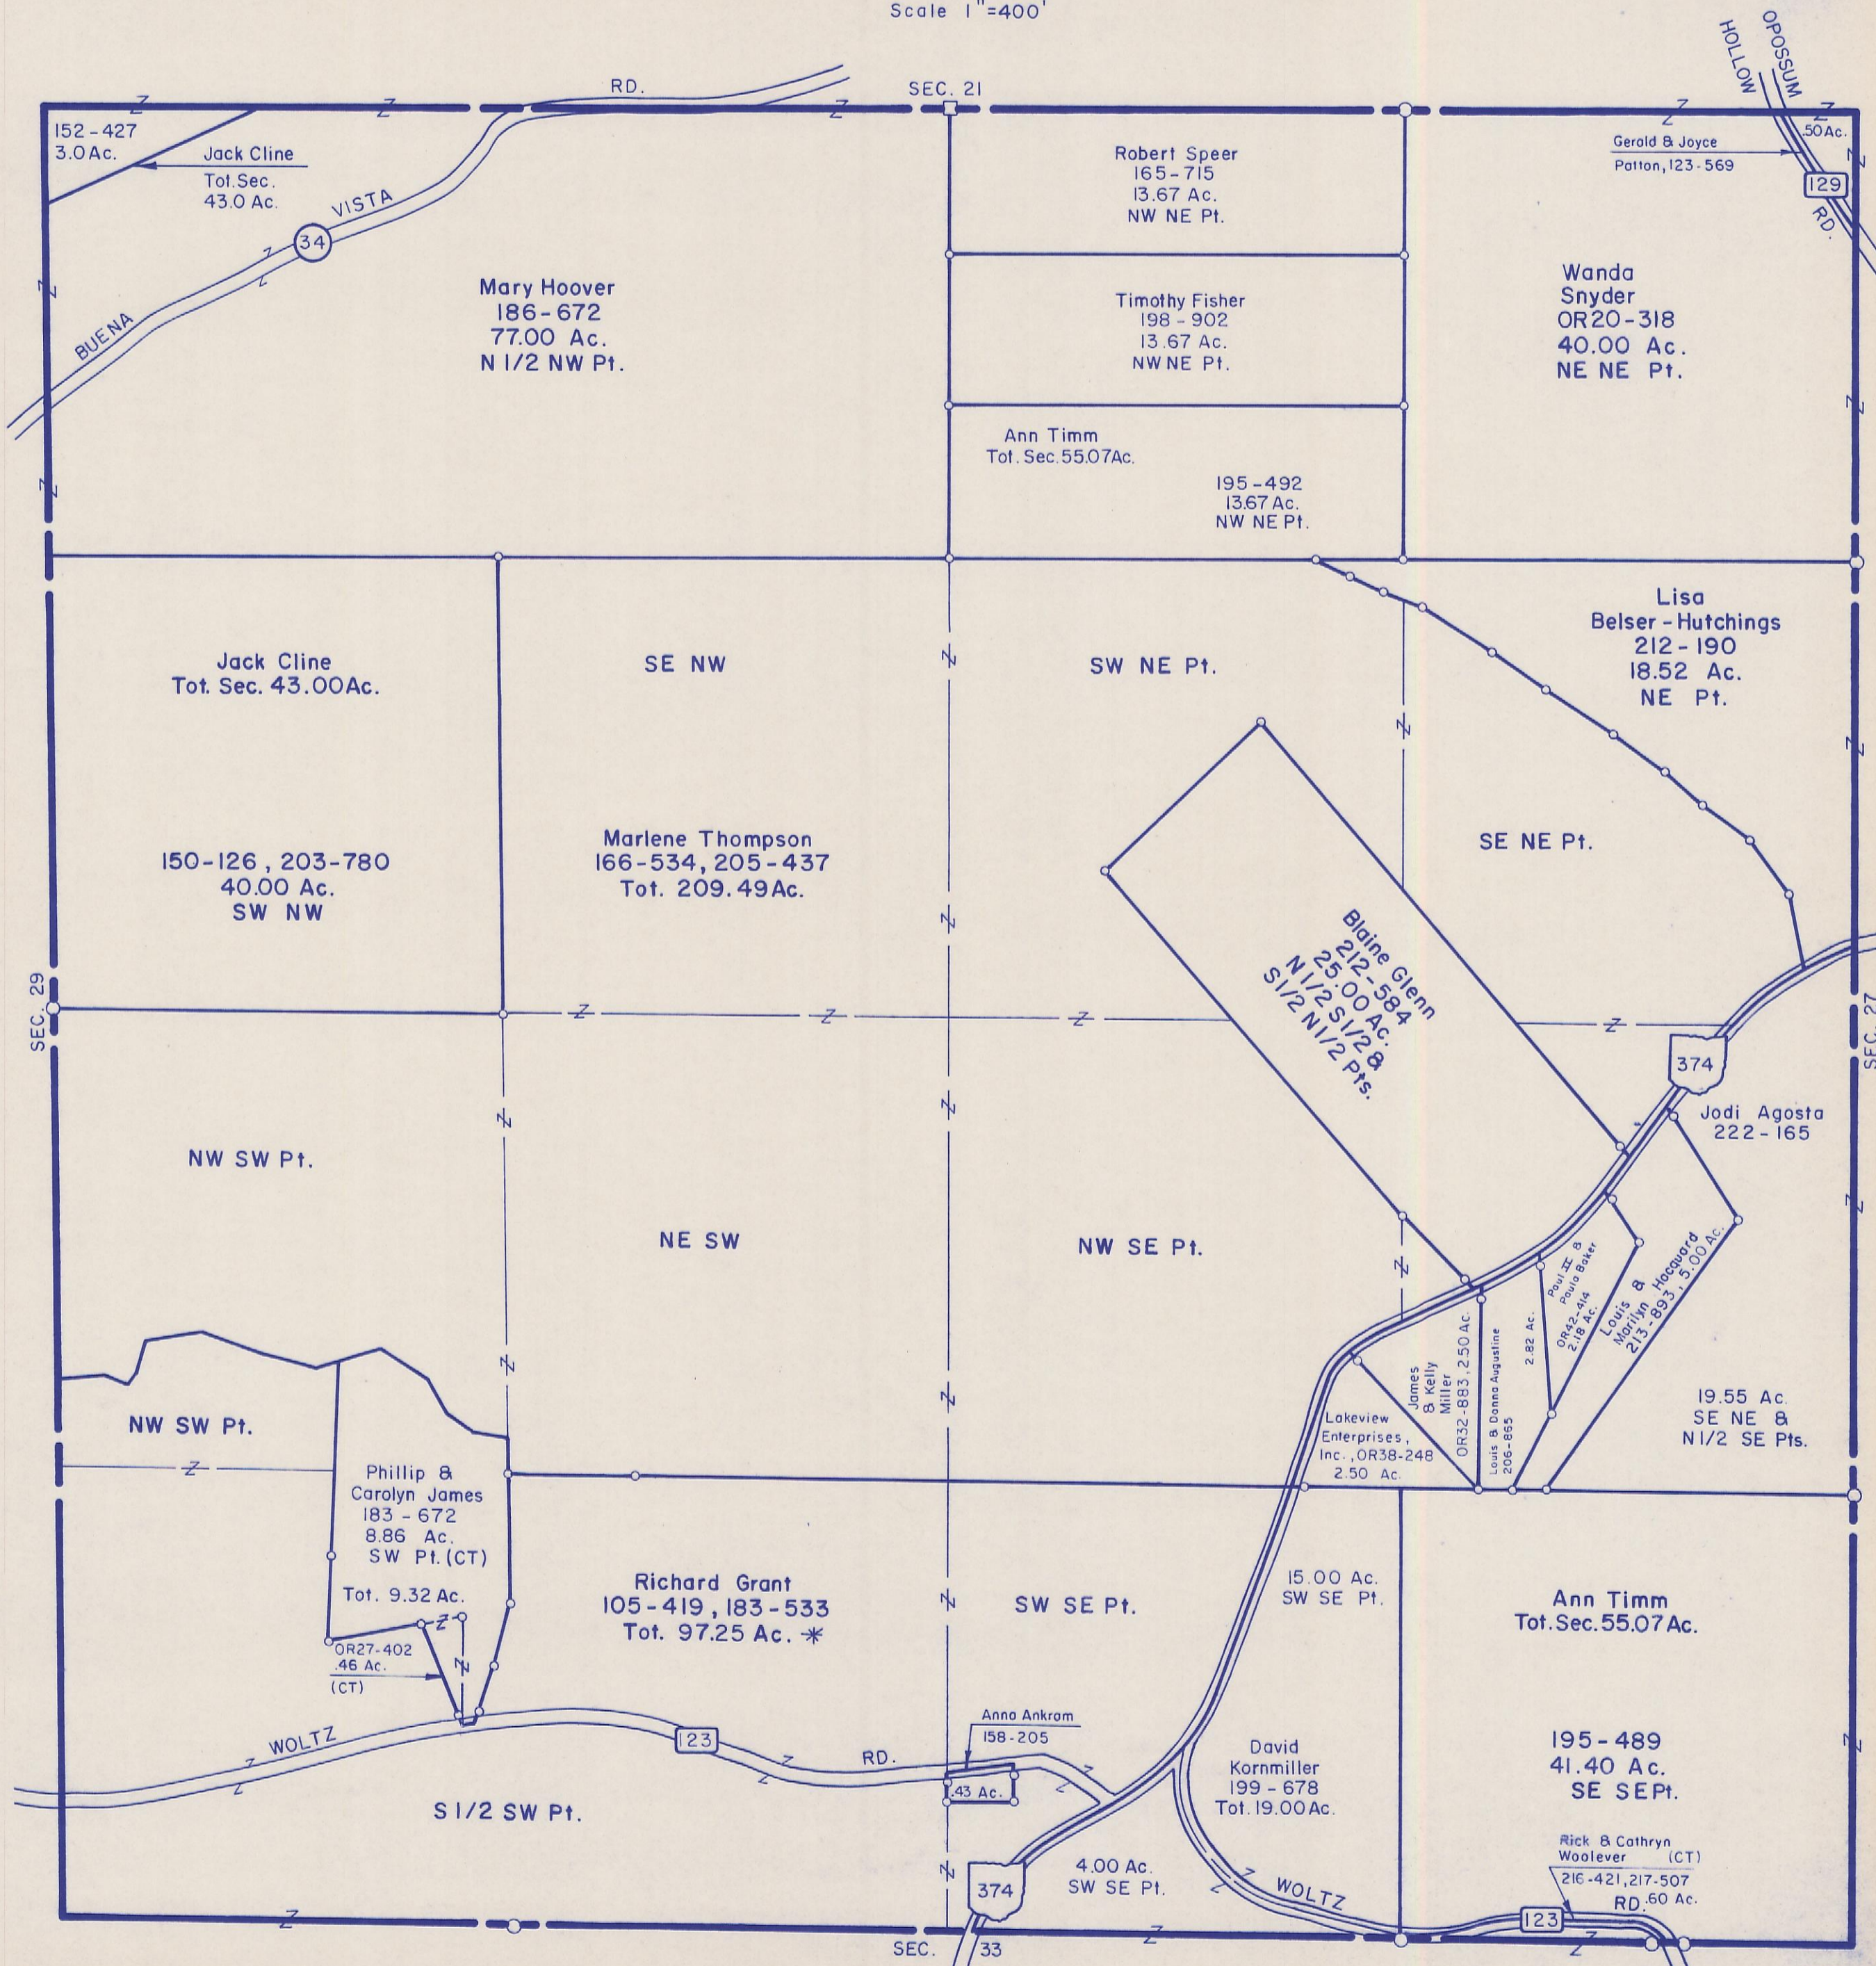

HOCKING COUNTY

GOOD HOPE TWP.

SEC. 28 , T-13 R-18

Scale 1"=400'

SEC. 28