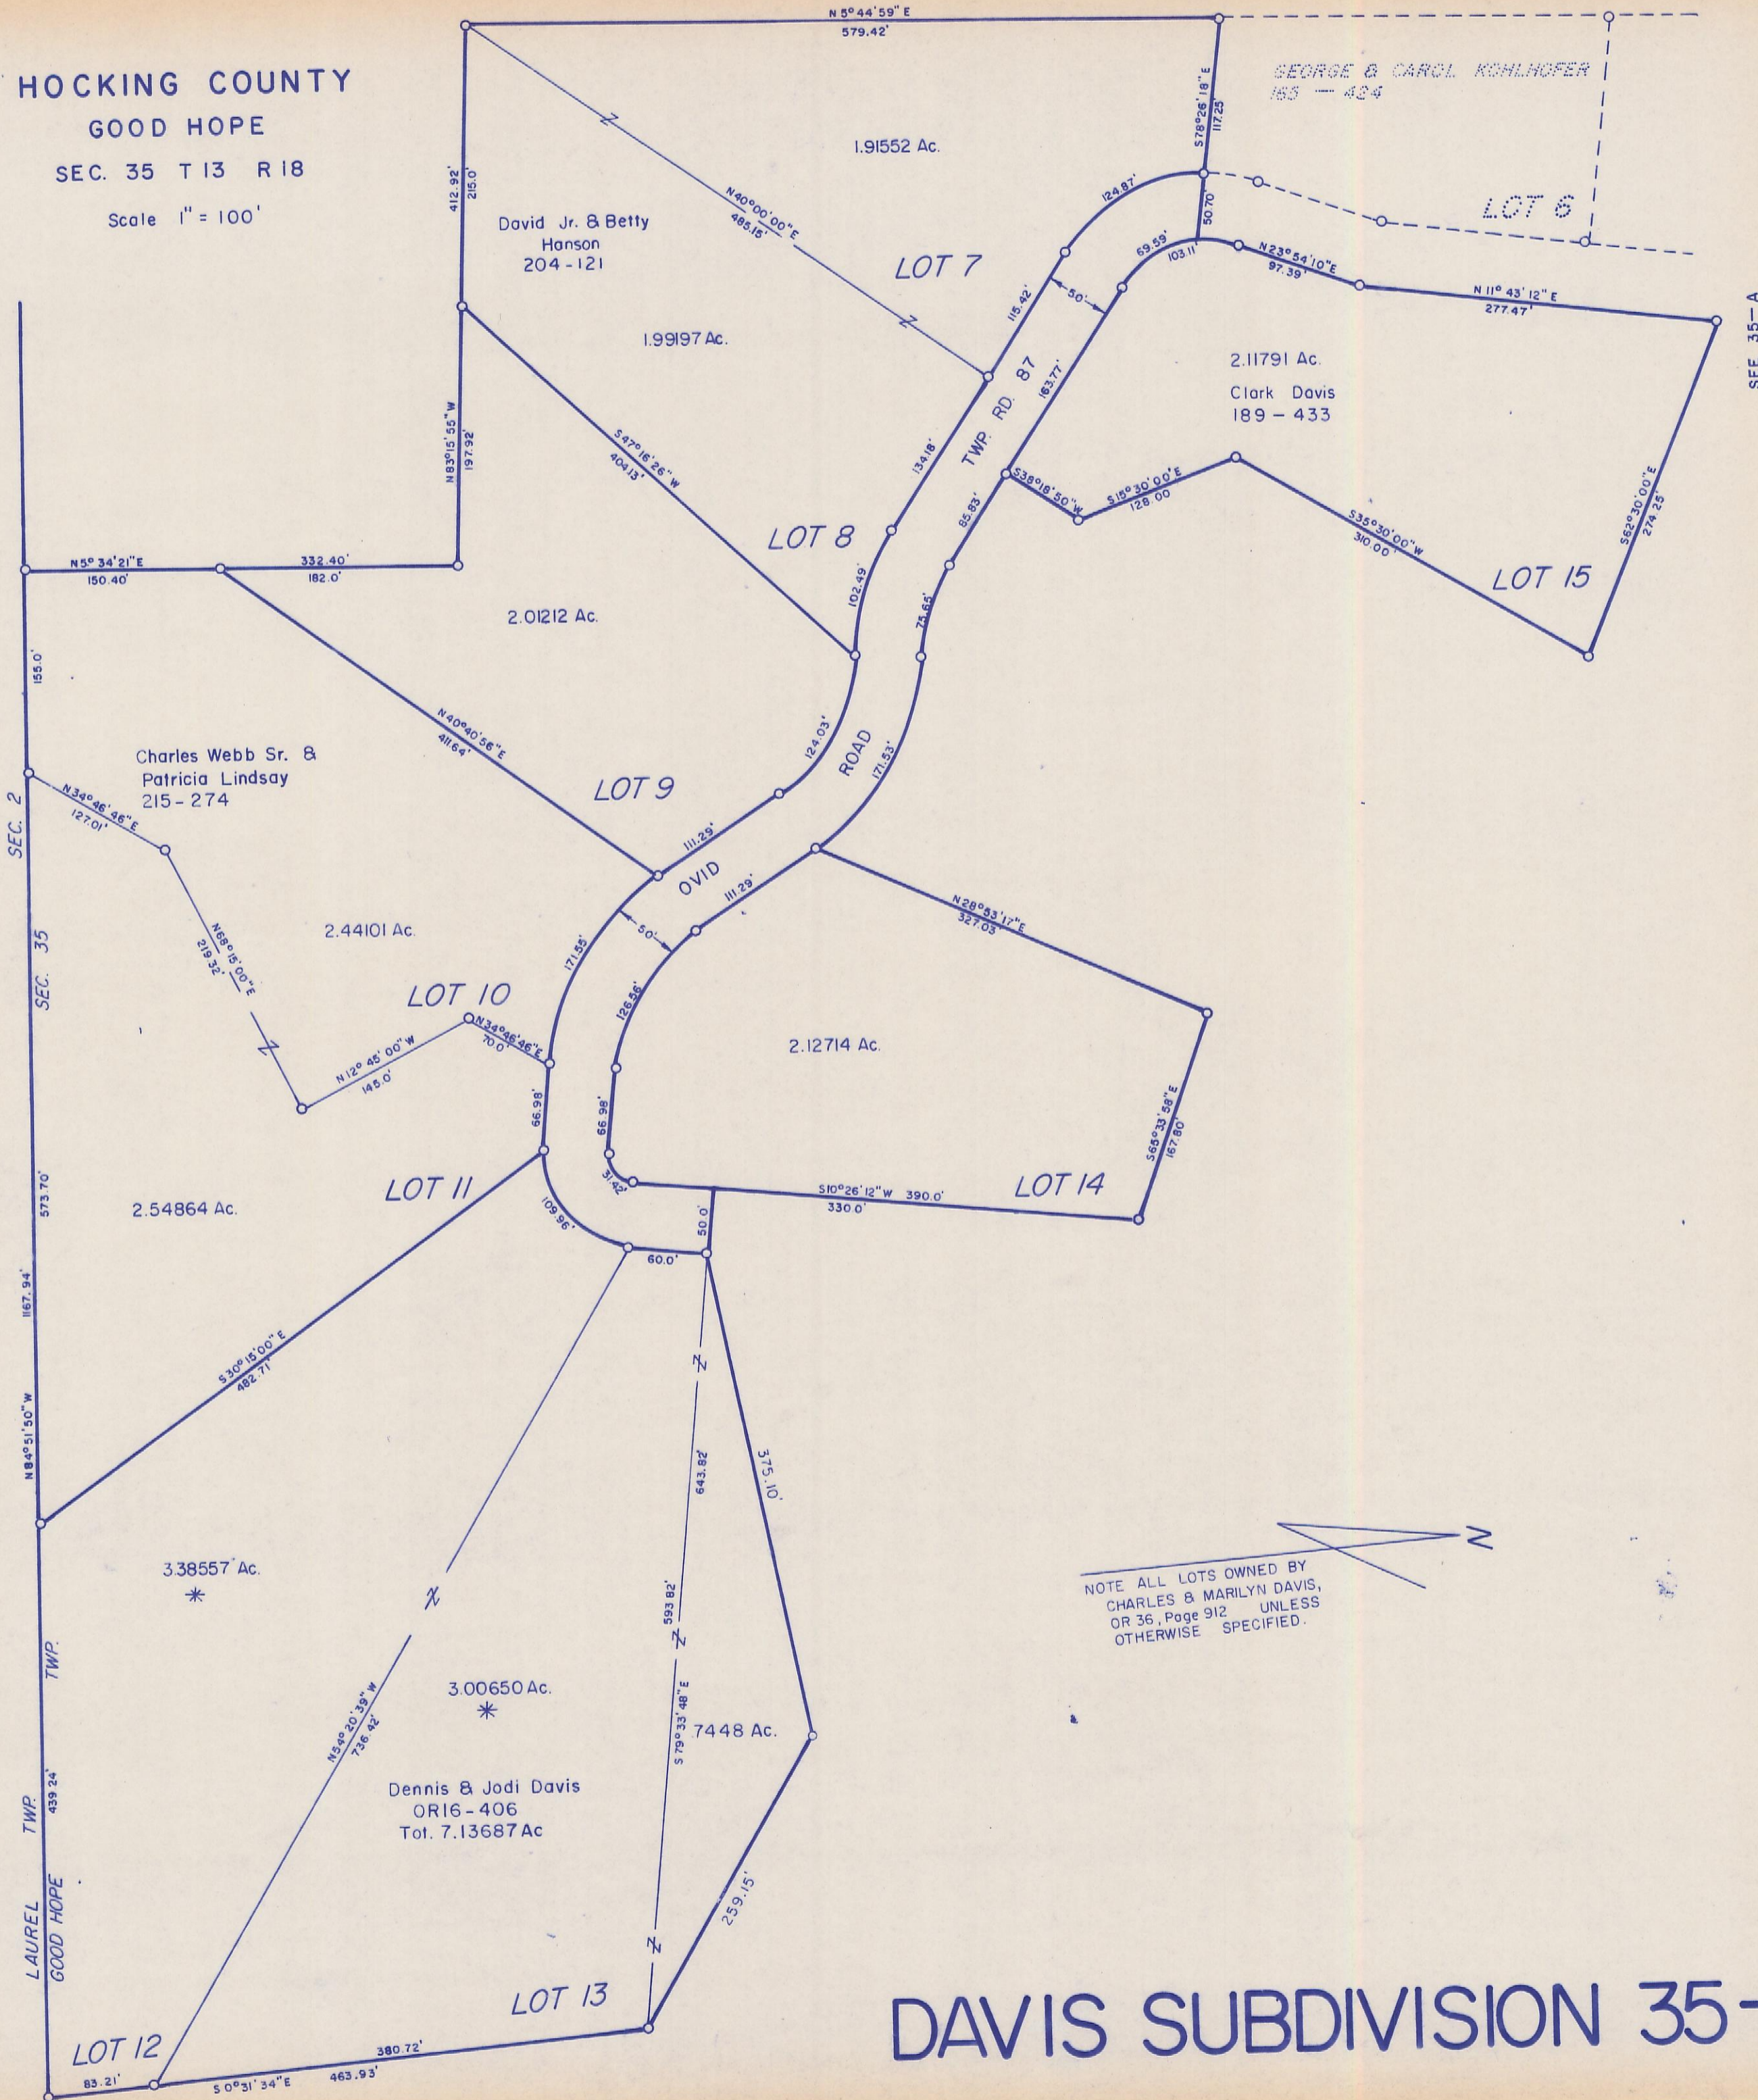

HOCKING COUNTY
GOOD HOPE
SEC. 35 T13 R18

Scale 1" = 100'

NOTE ALL LOTS OWNED BY
CHARLES & MARILYN DAVIS,
OR 36, Page 912 UNLESS
OTHERWISE SPECIFIED.

DAVIS SUBDIVISION 35-B