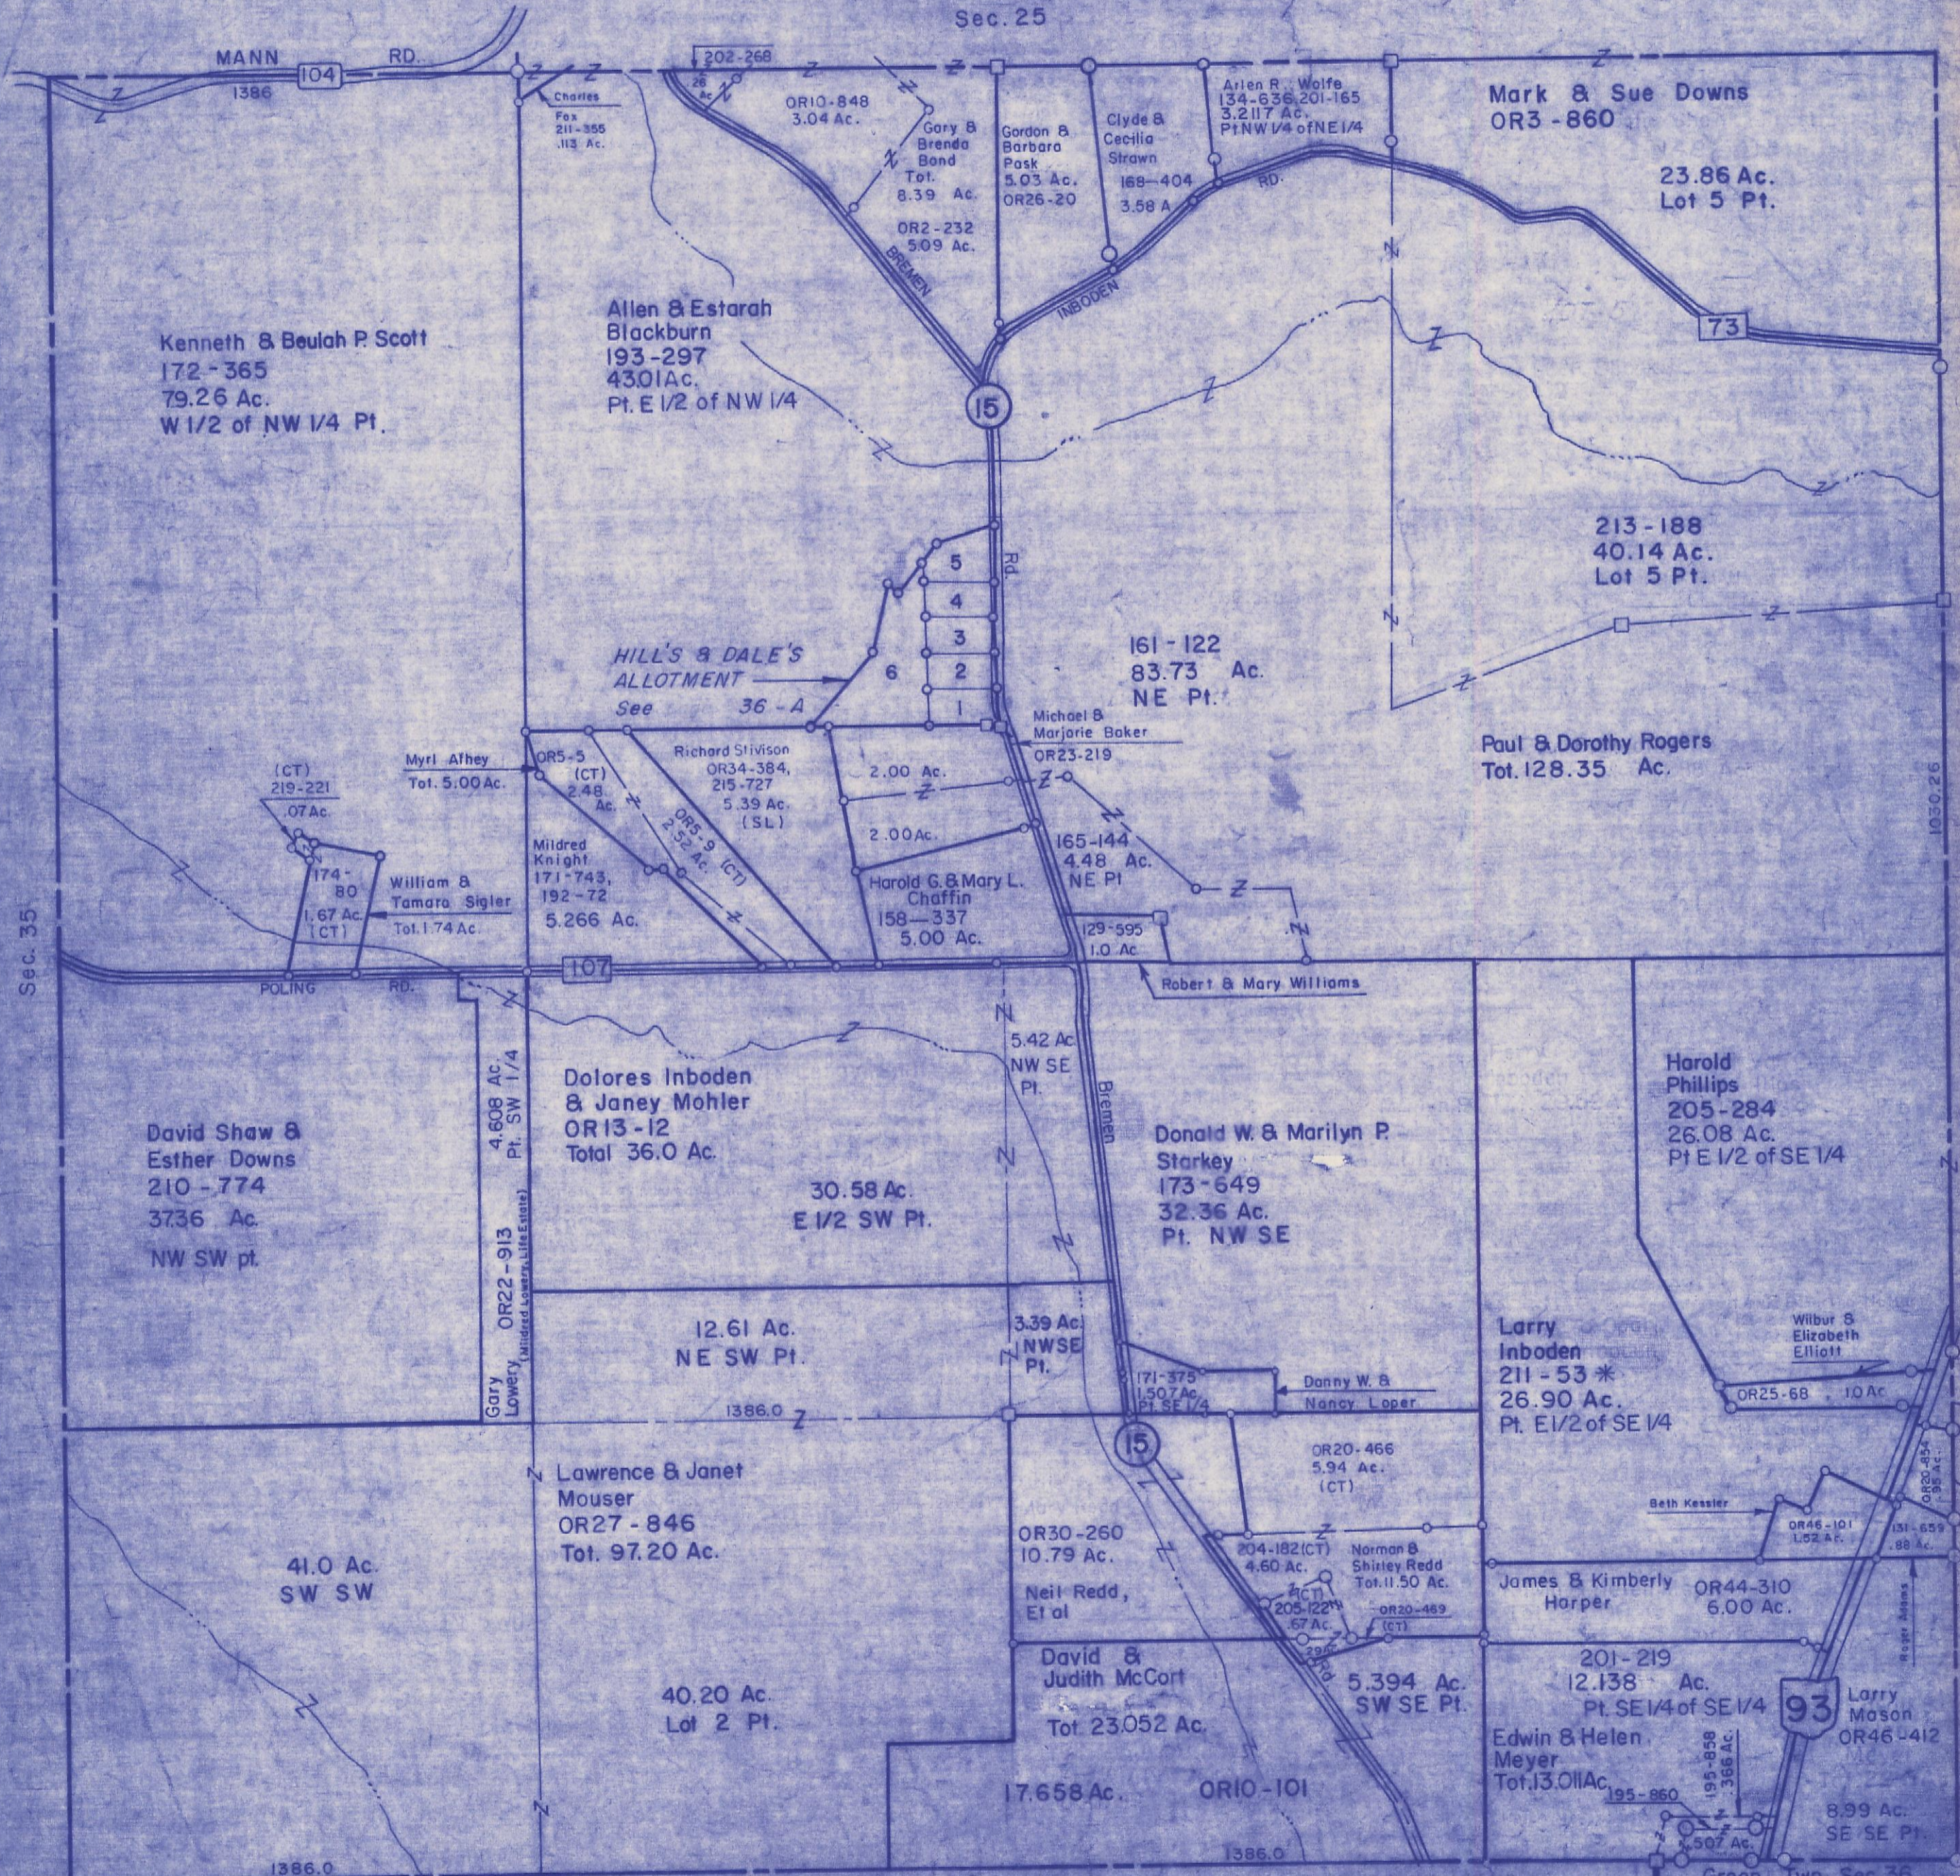

HOCKING COUNTY

Sec 36 T15 R17

MARION TWP

Scale 1" = 400'

Sec. 25

Sec. 35

Falls Gore Twp. Sec. 31

Word of Restoration Ministries

Gabriel Lefflyn Smith

Falls Twp. Sec. 1

Green Twp. Sec. 36

Sec. 36