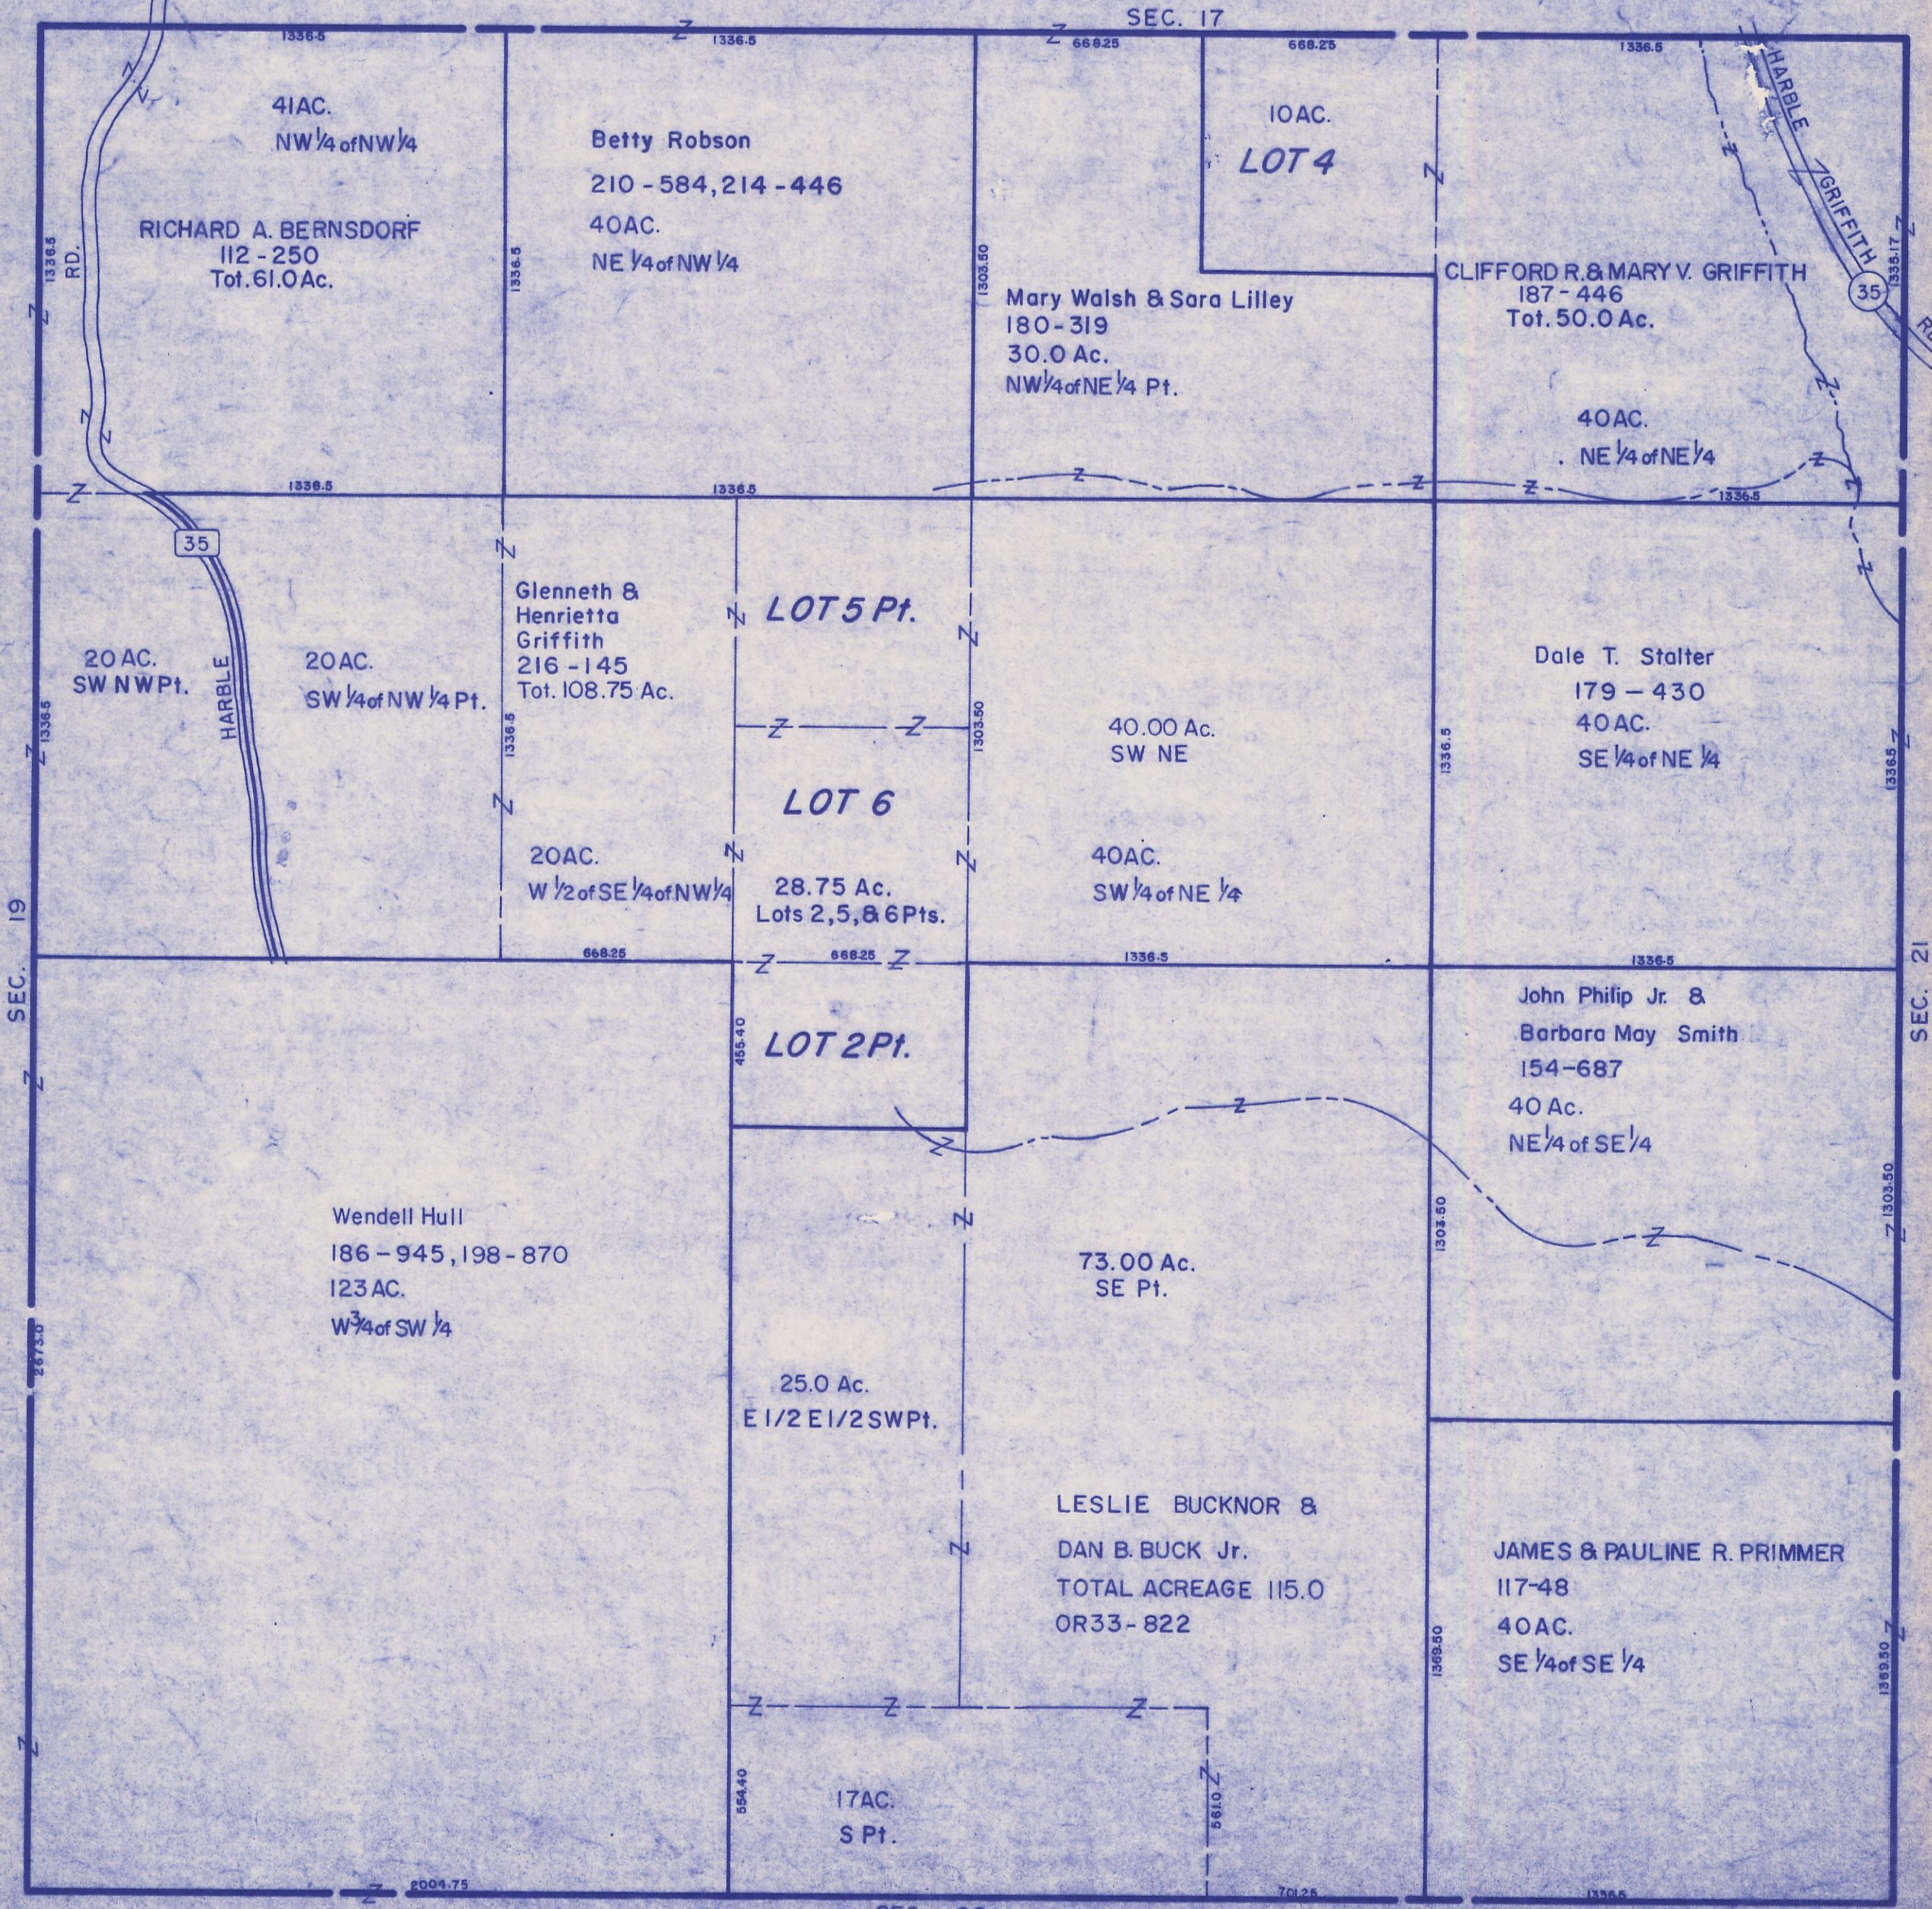

HOCKING COUNTY

SEC. 20 T13 R17
WASHINGTON TWP.

Scale 1" = 400'

SEC. 20