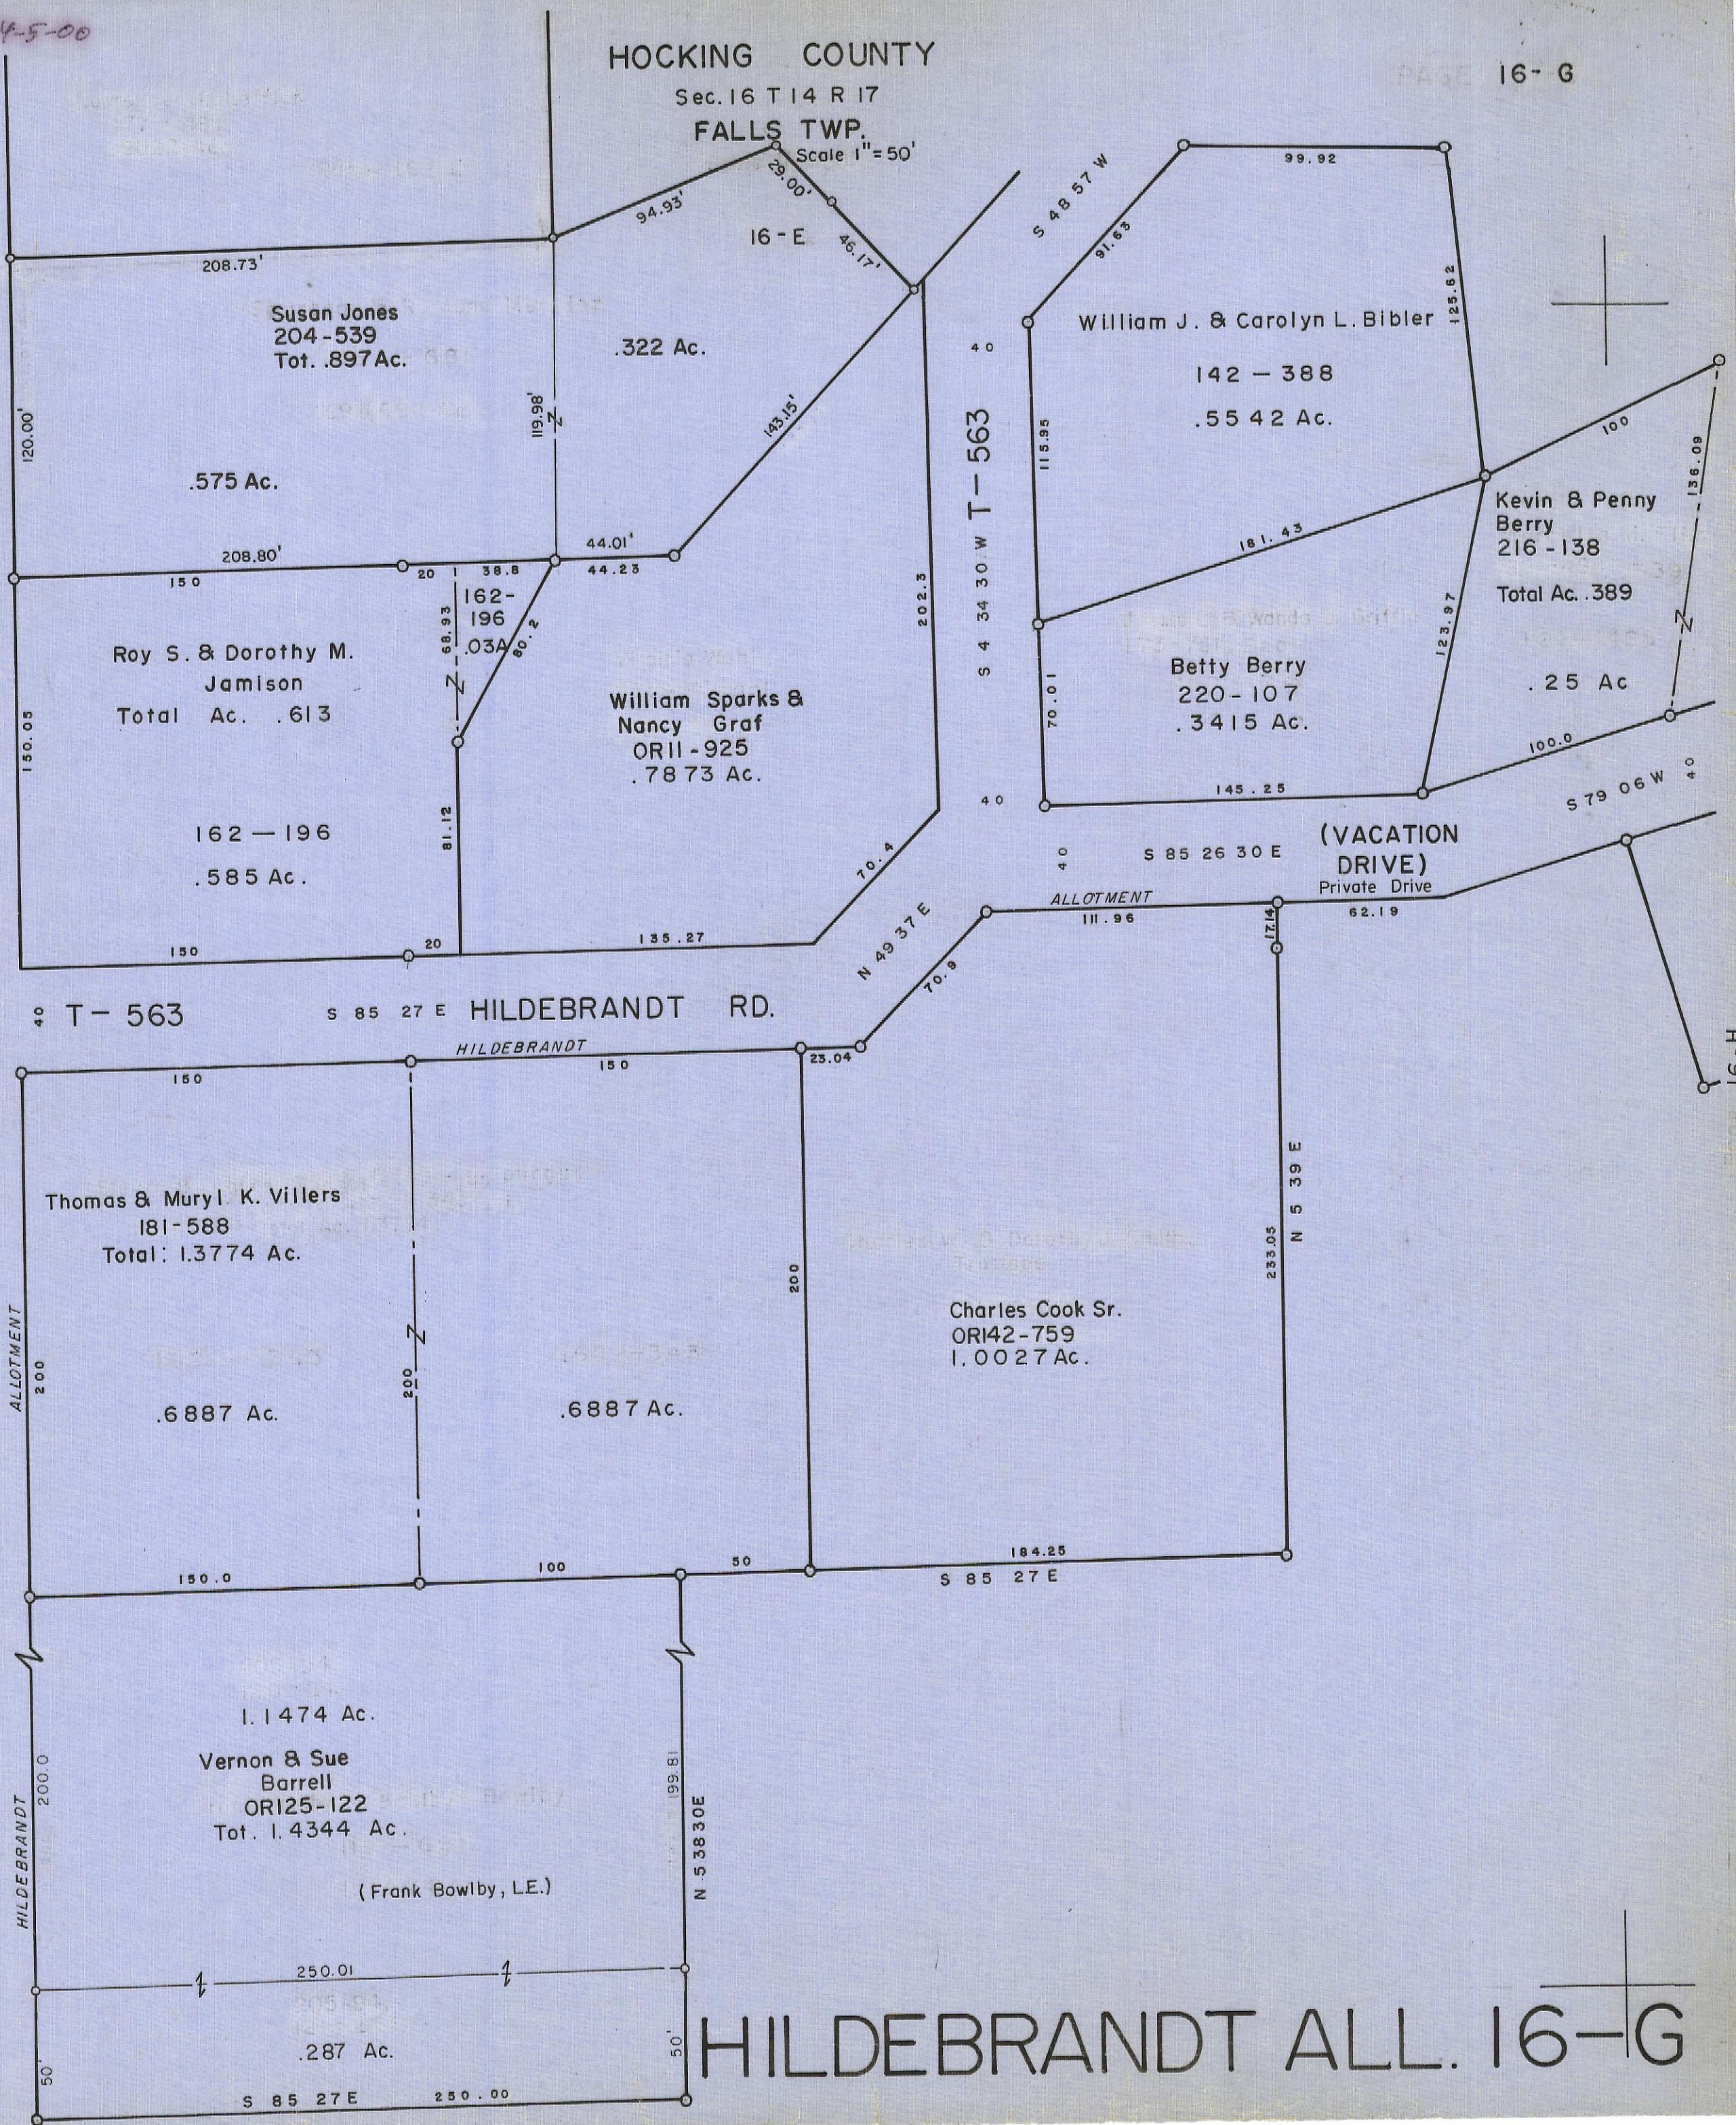

4-5-00

HOCKING COUNTY

Sec. 16 T 14 R 17

FALLS TWP.

Scale 1" = 50'

HILDEBRANDT ALL. 16-G