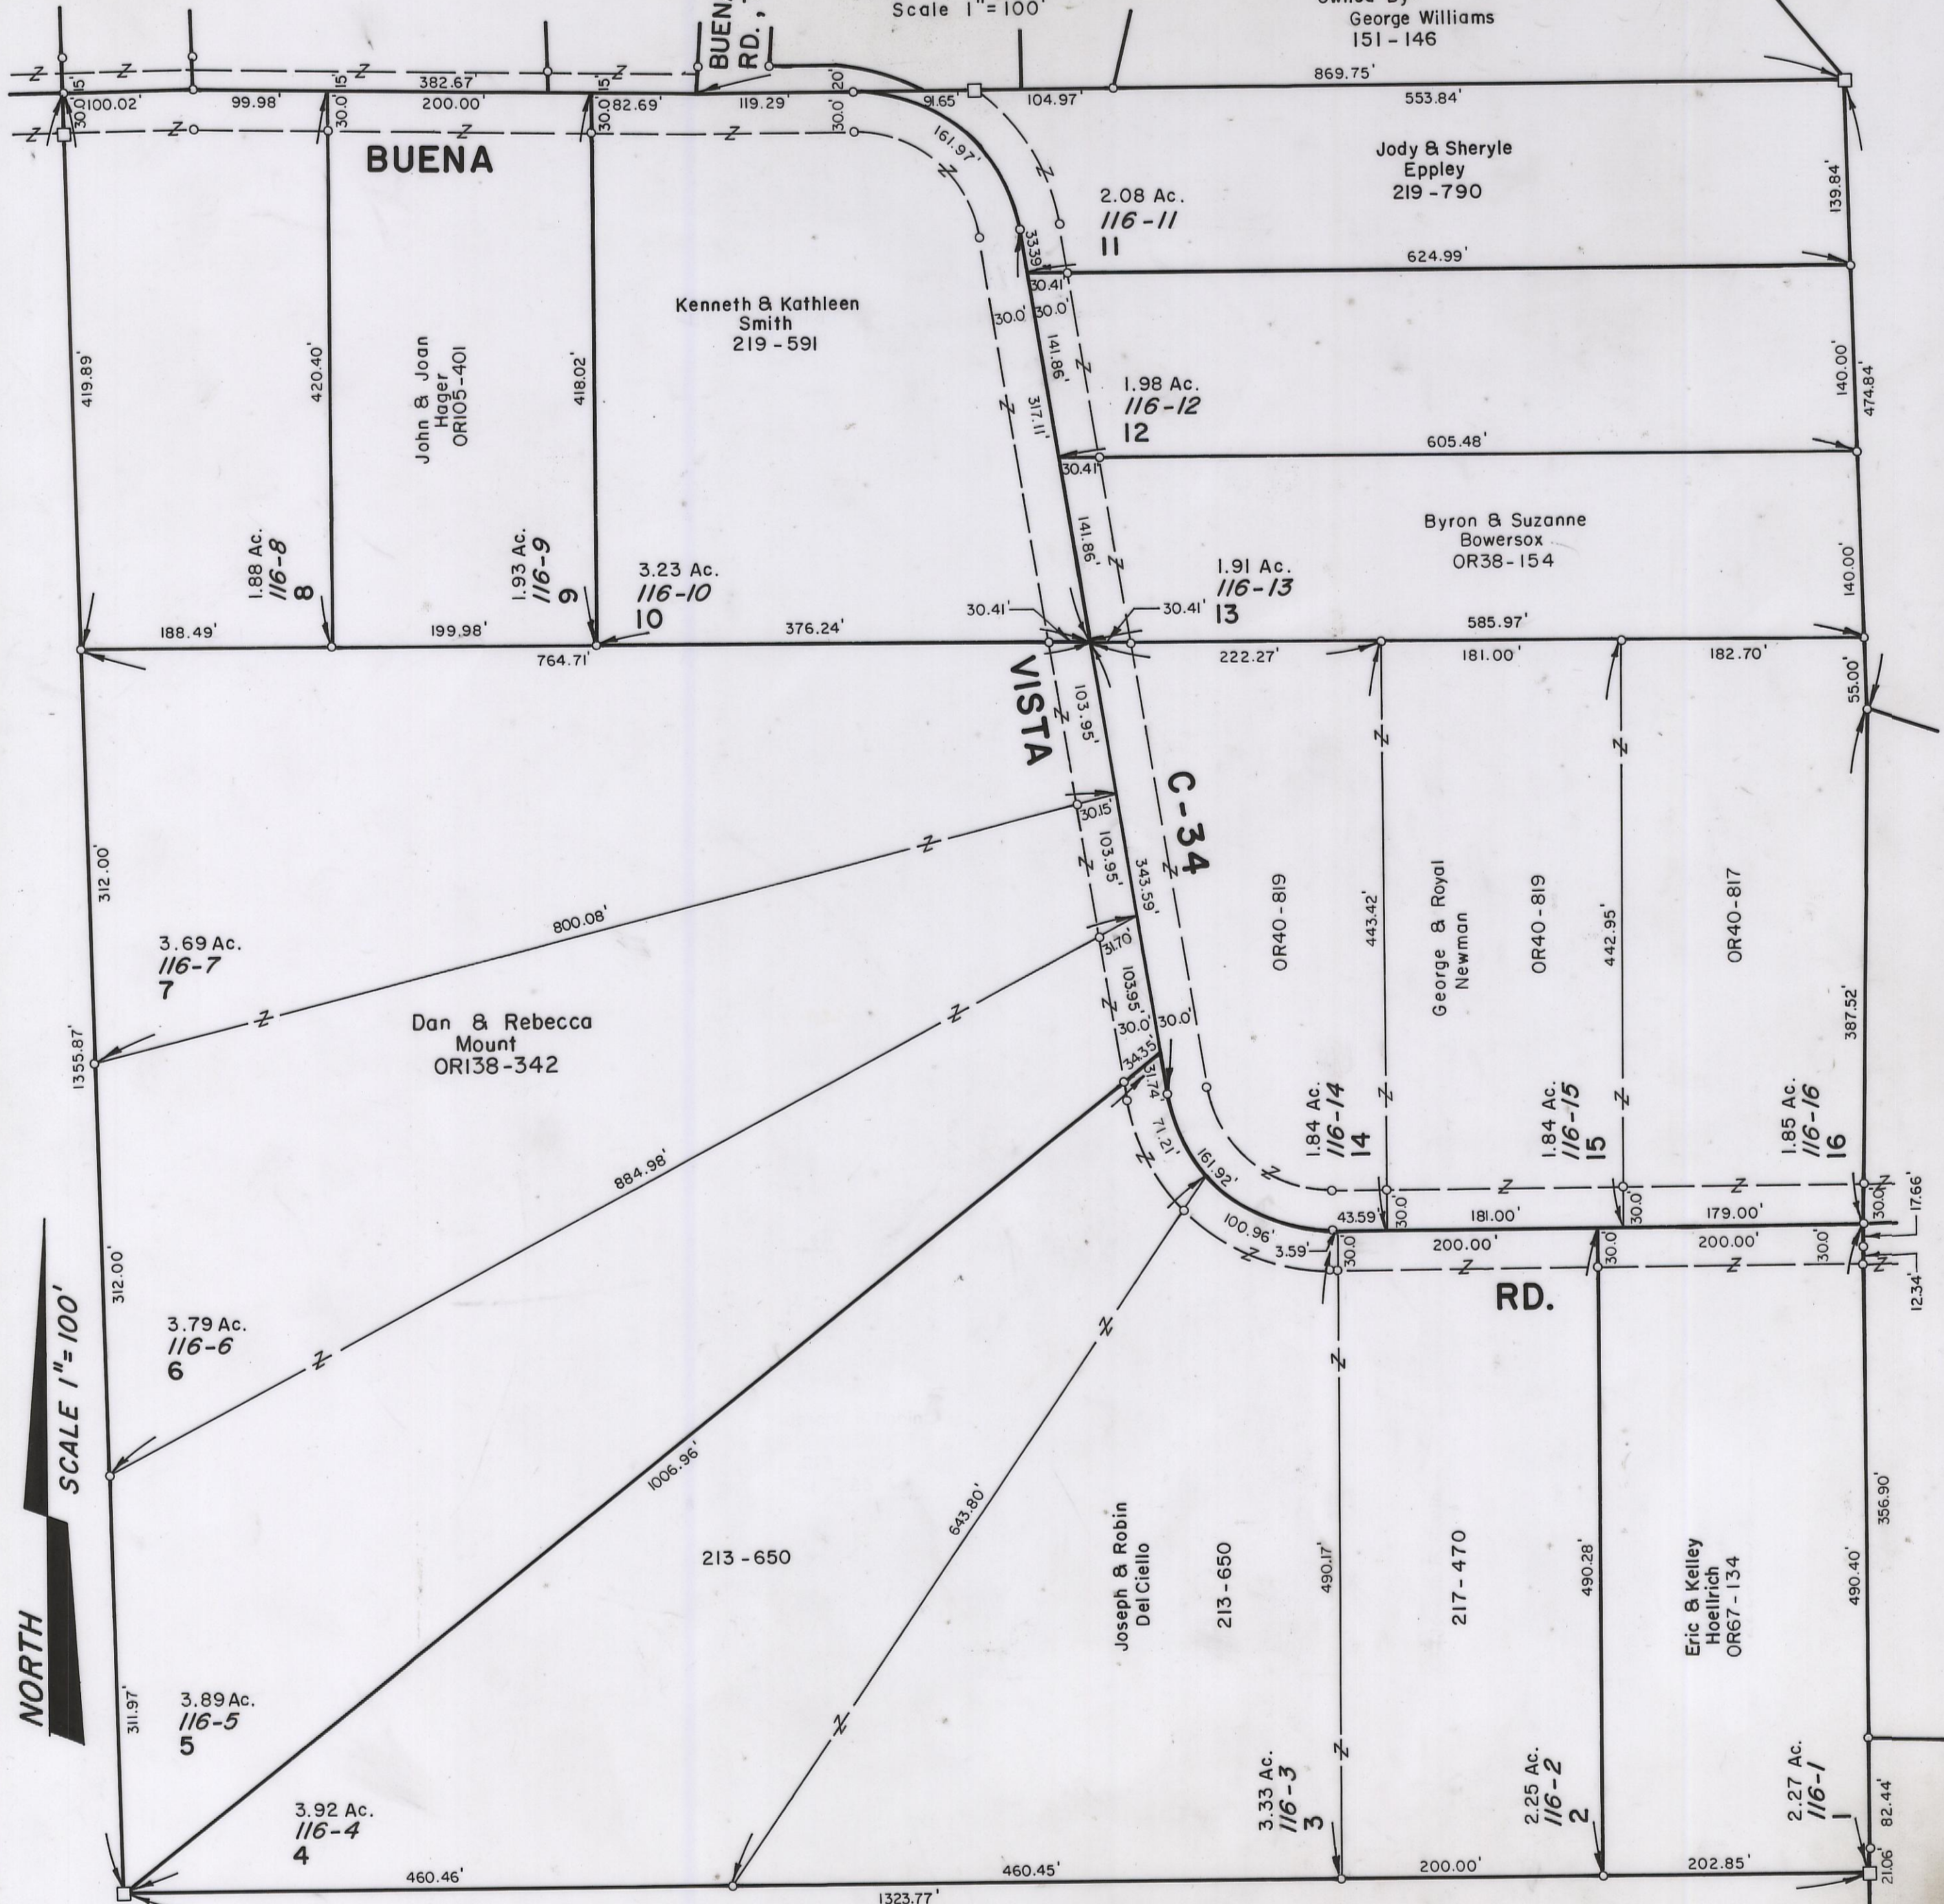

4-5-00

HOCKING COUNTY

MOUNT WILLIAMS ESTATES 22-D

GOOD HOPE TWP.

SEC. 22, T-13 R-18

Scale 1" = 100'

All Unmarked Lots Are Owned By:  
George Williams  
151 - 146

RECORDED IN PLAT CABINET 1, PAGES 167 A & 167 B

MOUNT WILLIAMS ESTATES 22-D