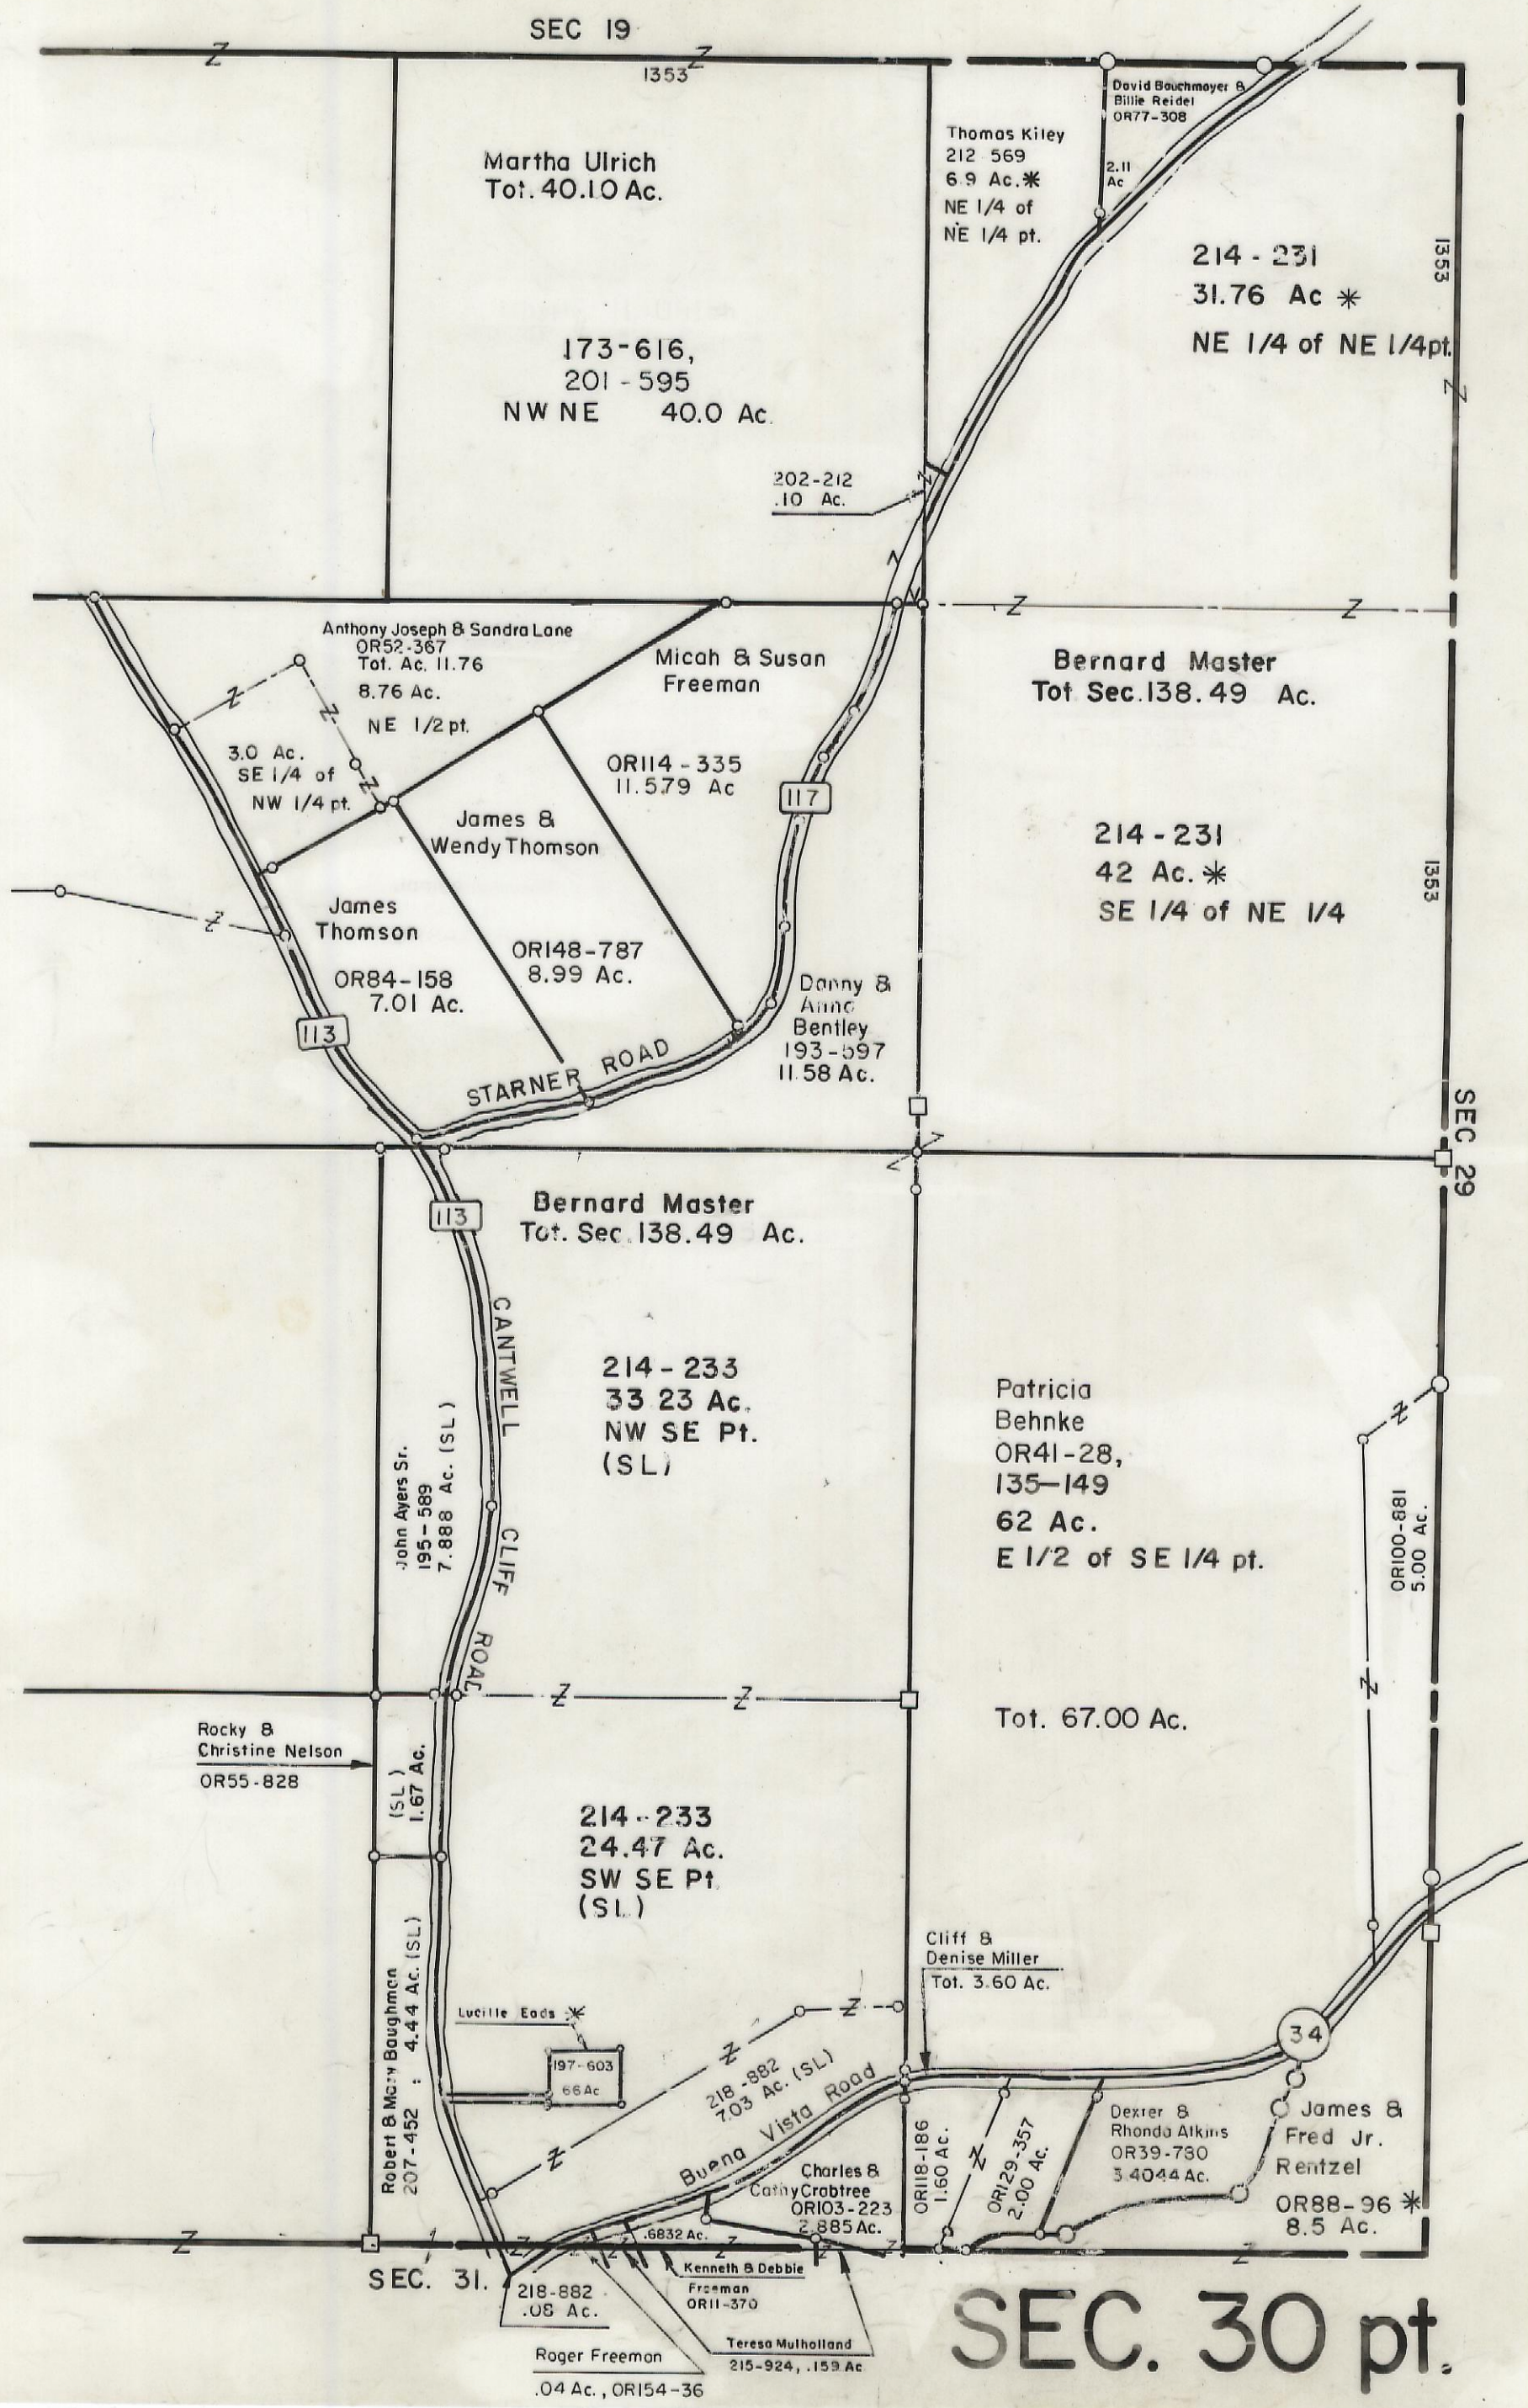

4-5-00

HOCKING COUNTY

GOOD HOPE

SEC. 30 Pt. T 13 R 18

Scale 1" = 400'

SEC. 30 pt.