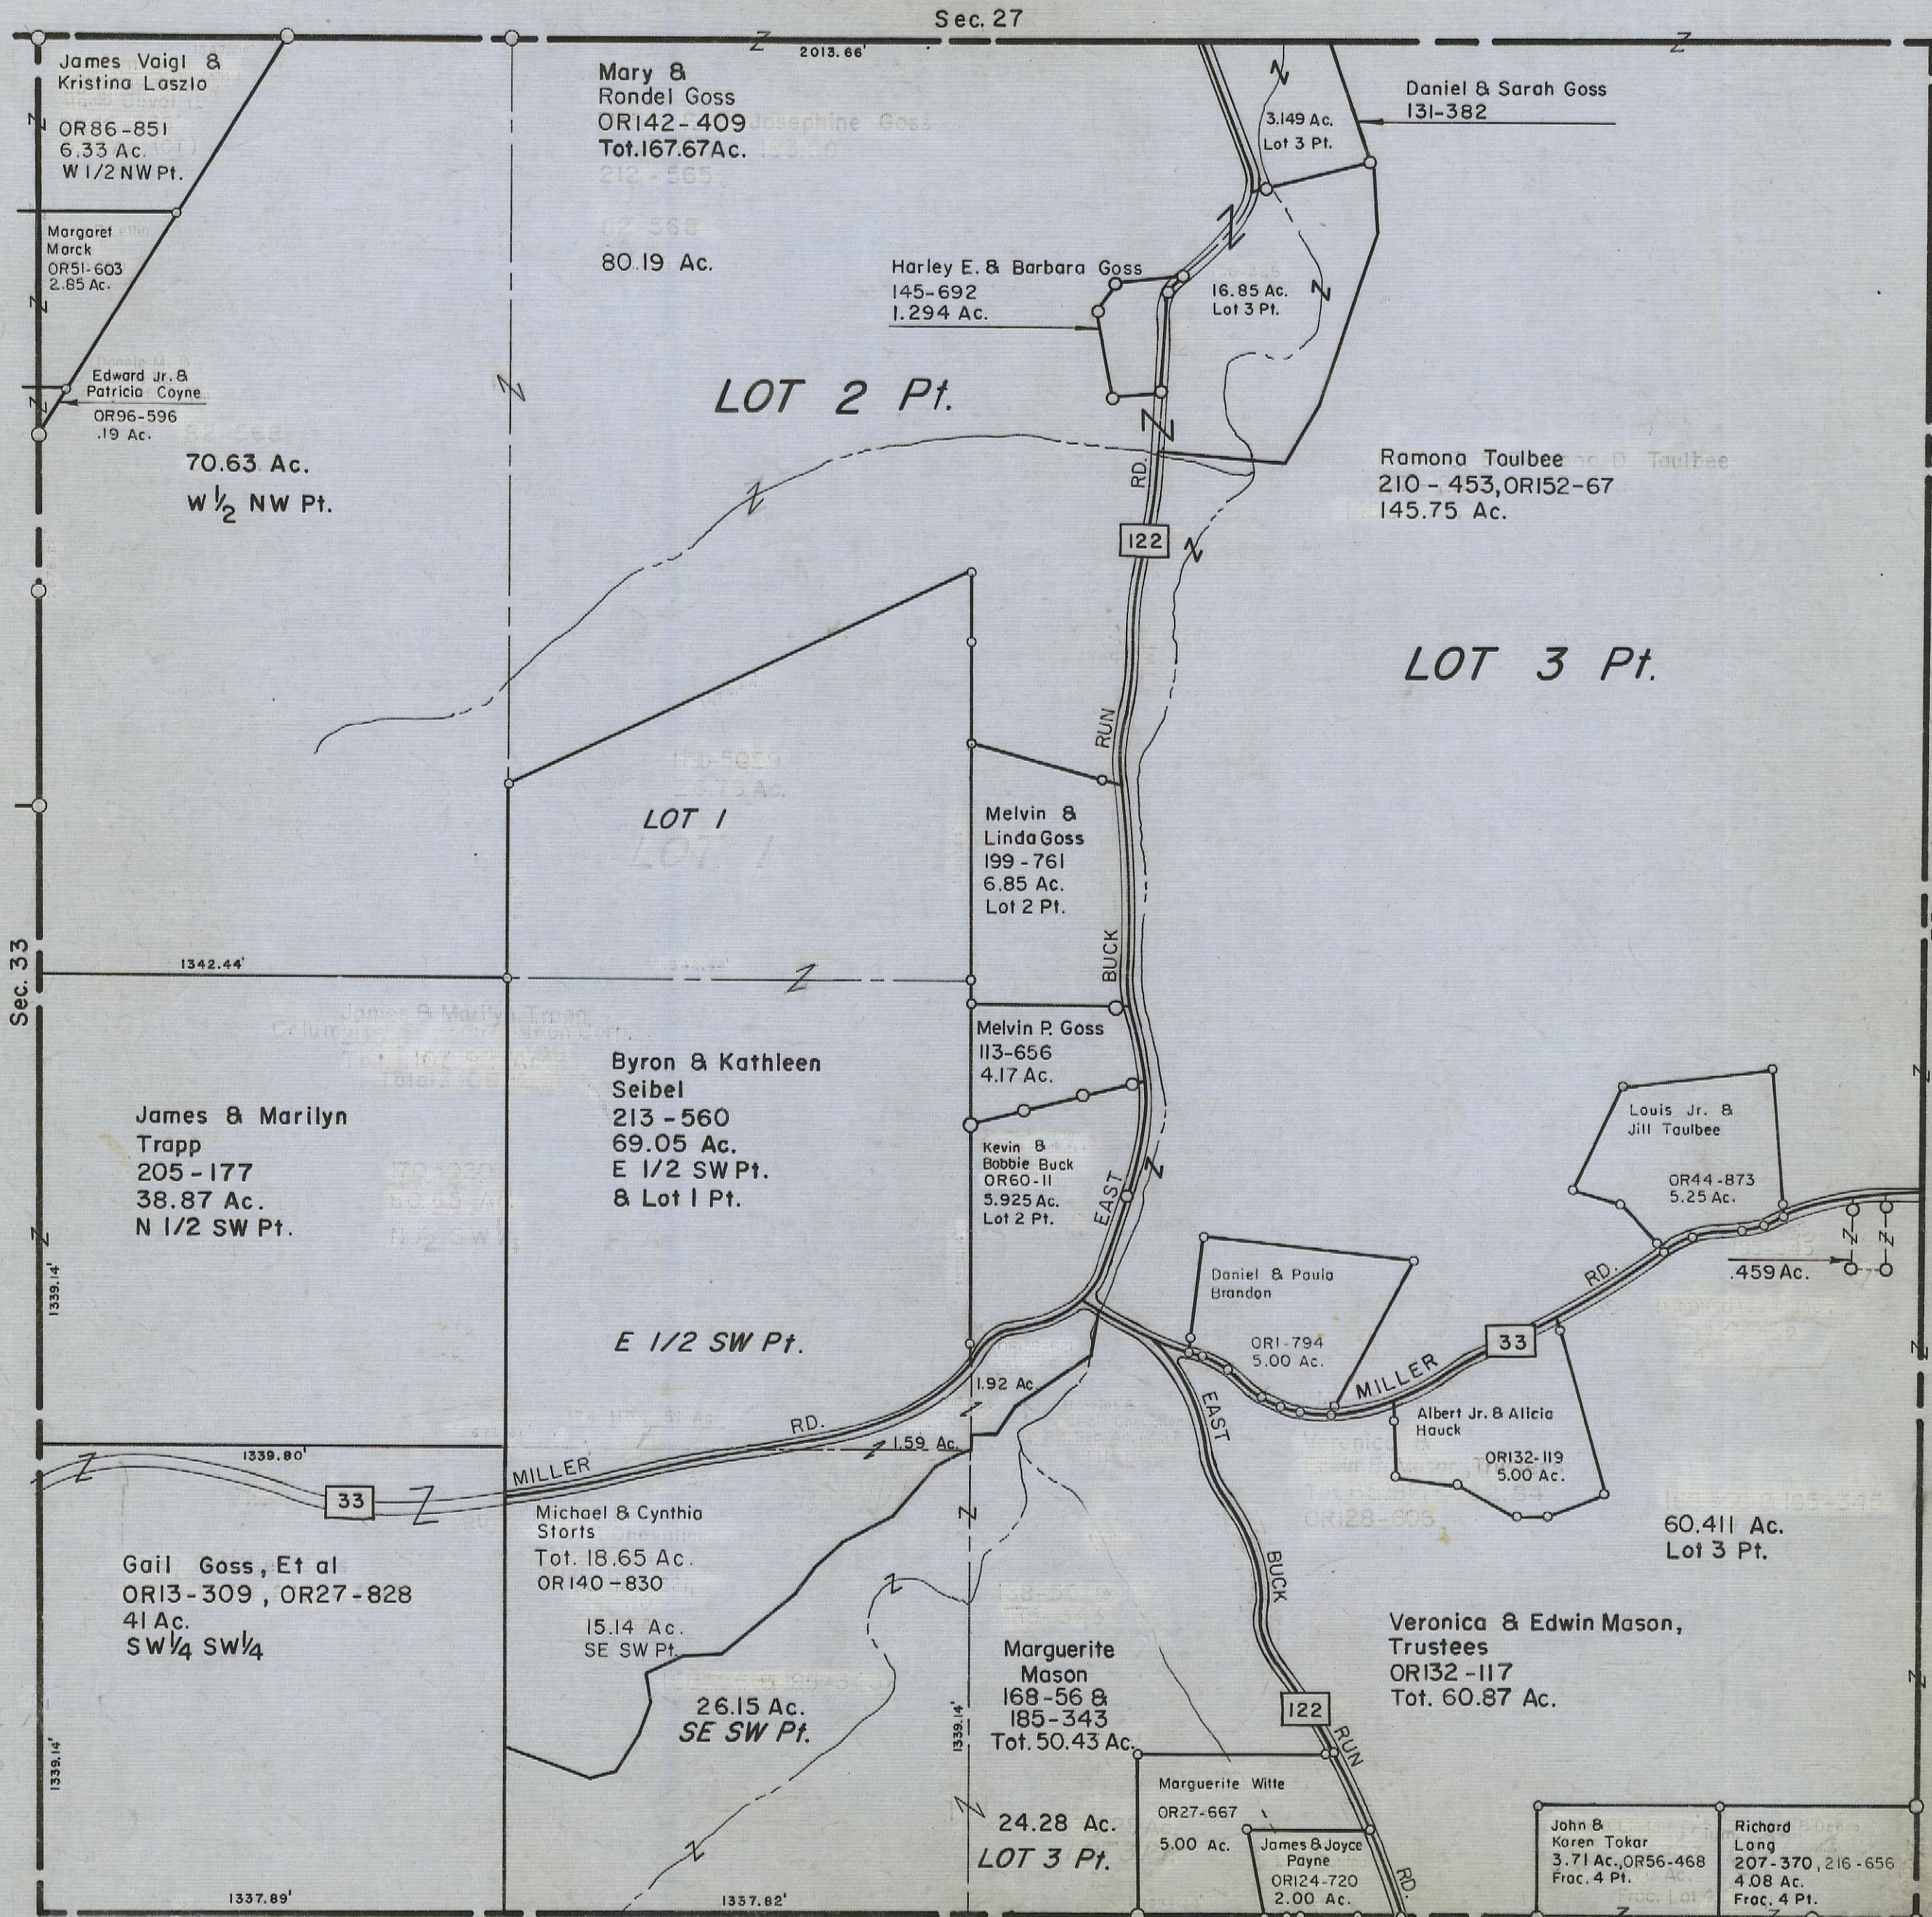

# HOCKING COUNTY

Sec.34 T13 R18

GOOD HOPE TWP

Scale 1"=400

Laurel Twp. Sec. 3

Sec. 2  
Laurel Twp.

# Sec. 34