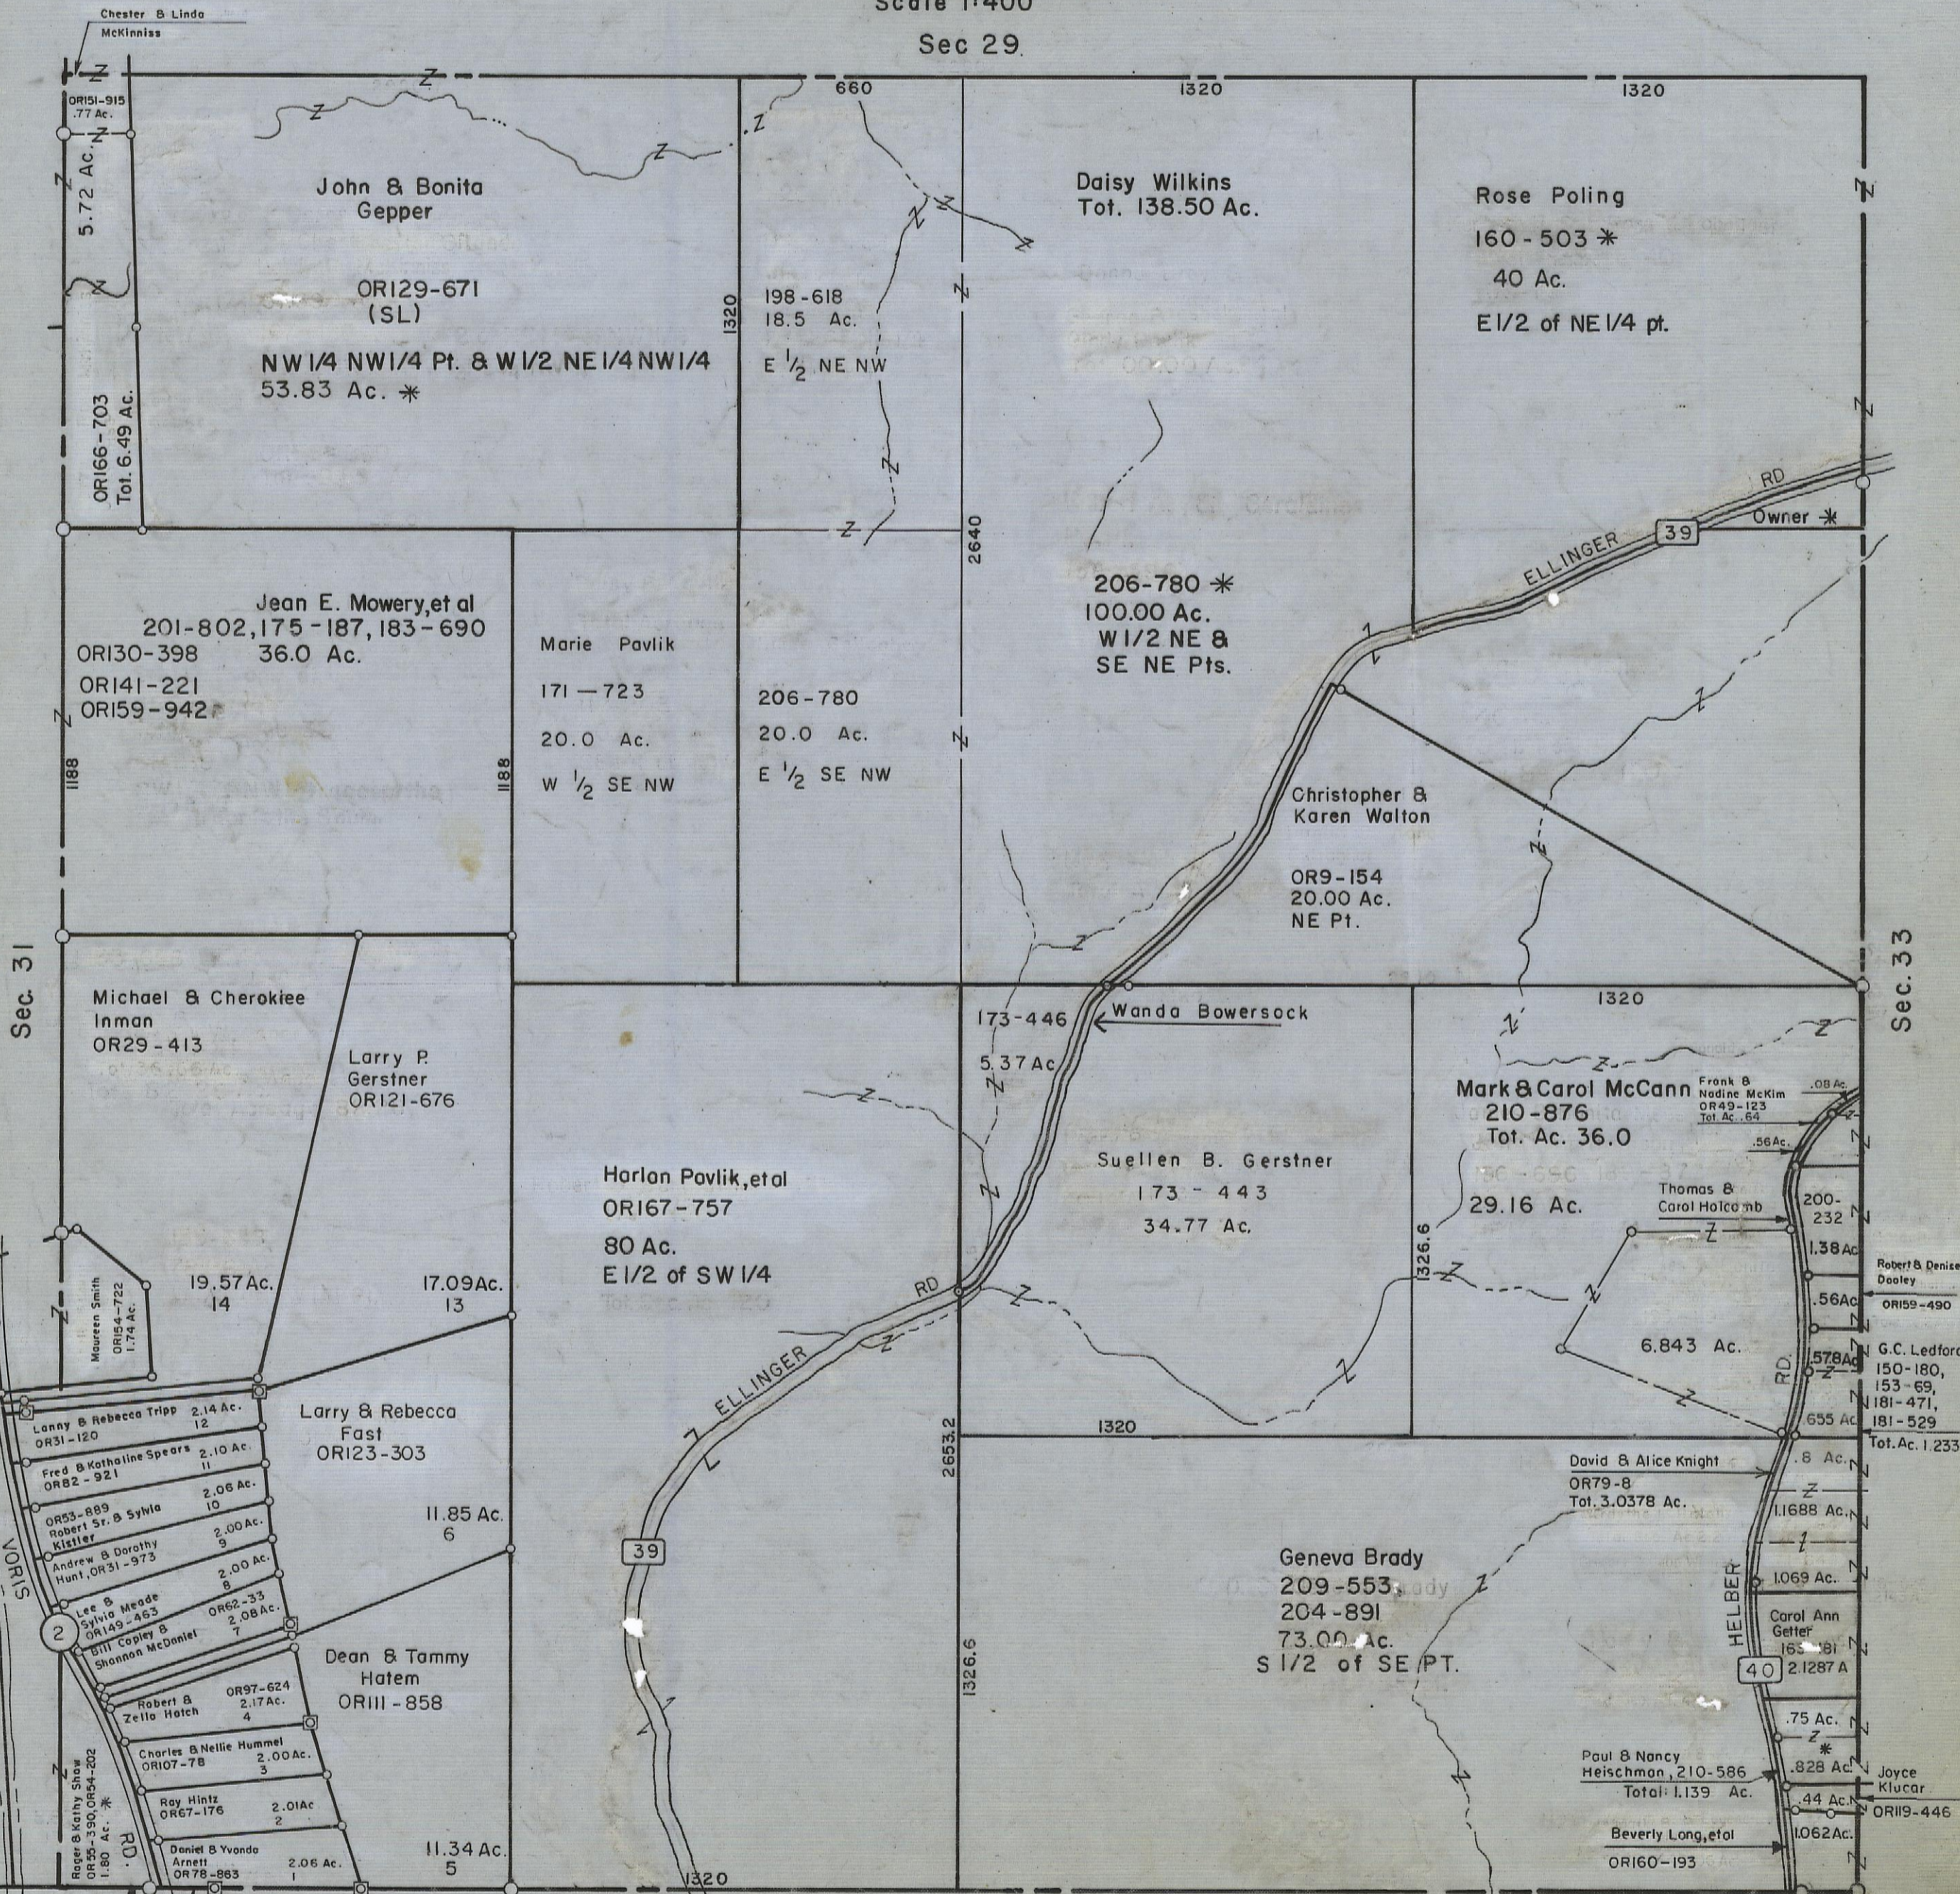

5-12-00

HOCKING COUNTY
Sec. 32 T15 R17
Marion Twp.
Scale 1:400

Sec 29.

RIVERVIEW ESTATES SUB.

Plat Cabinet I, Pages 185 A, B And 186 A

Sec. 6

Sec. 5 Falls Twp.

SEC. 32