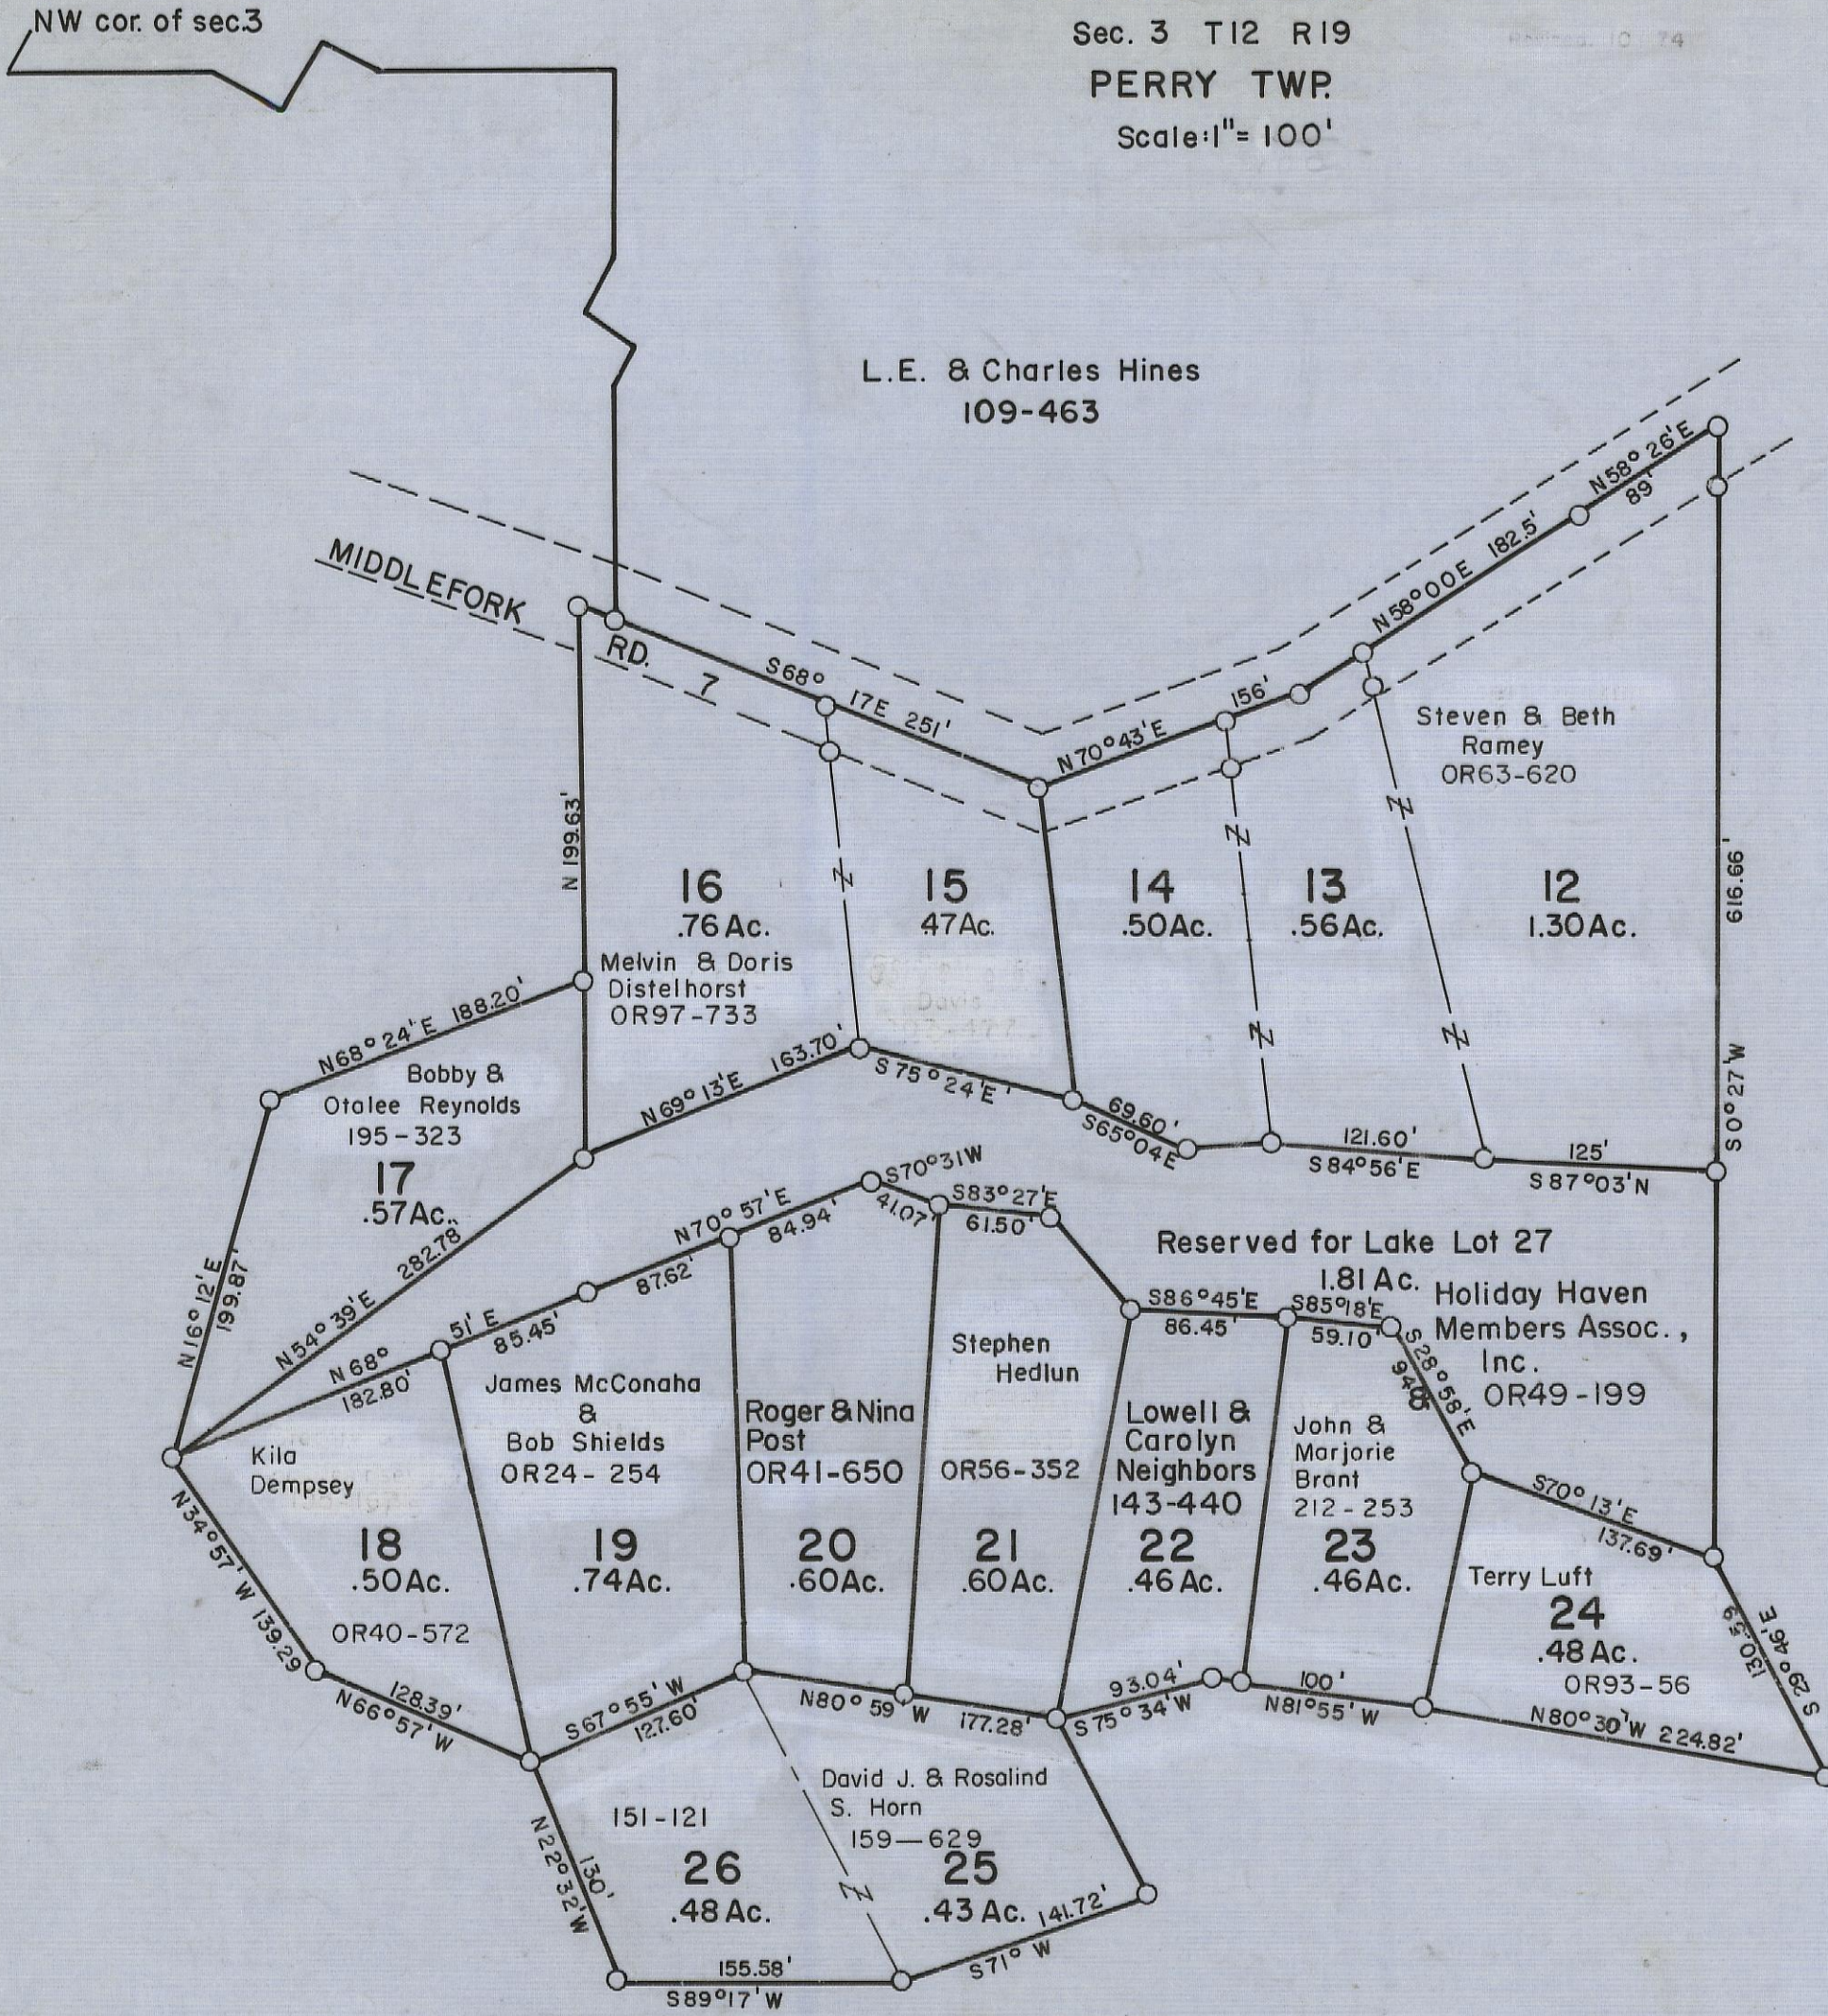

5-12-00

HOCKING COUNTY

Sec. 3 T12 R19

PERRY TWP.

Scale: 1" = 100'

3-C

*HOLIDAY
HAVEN #3 3-C*