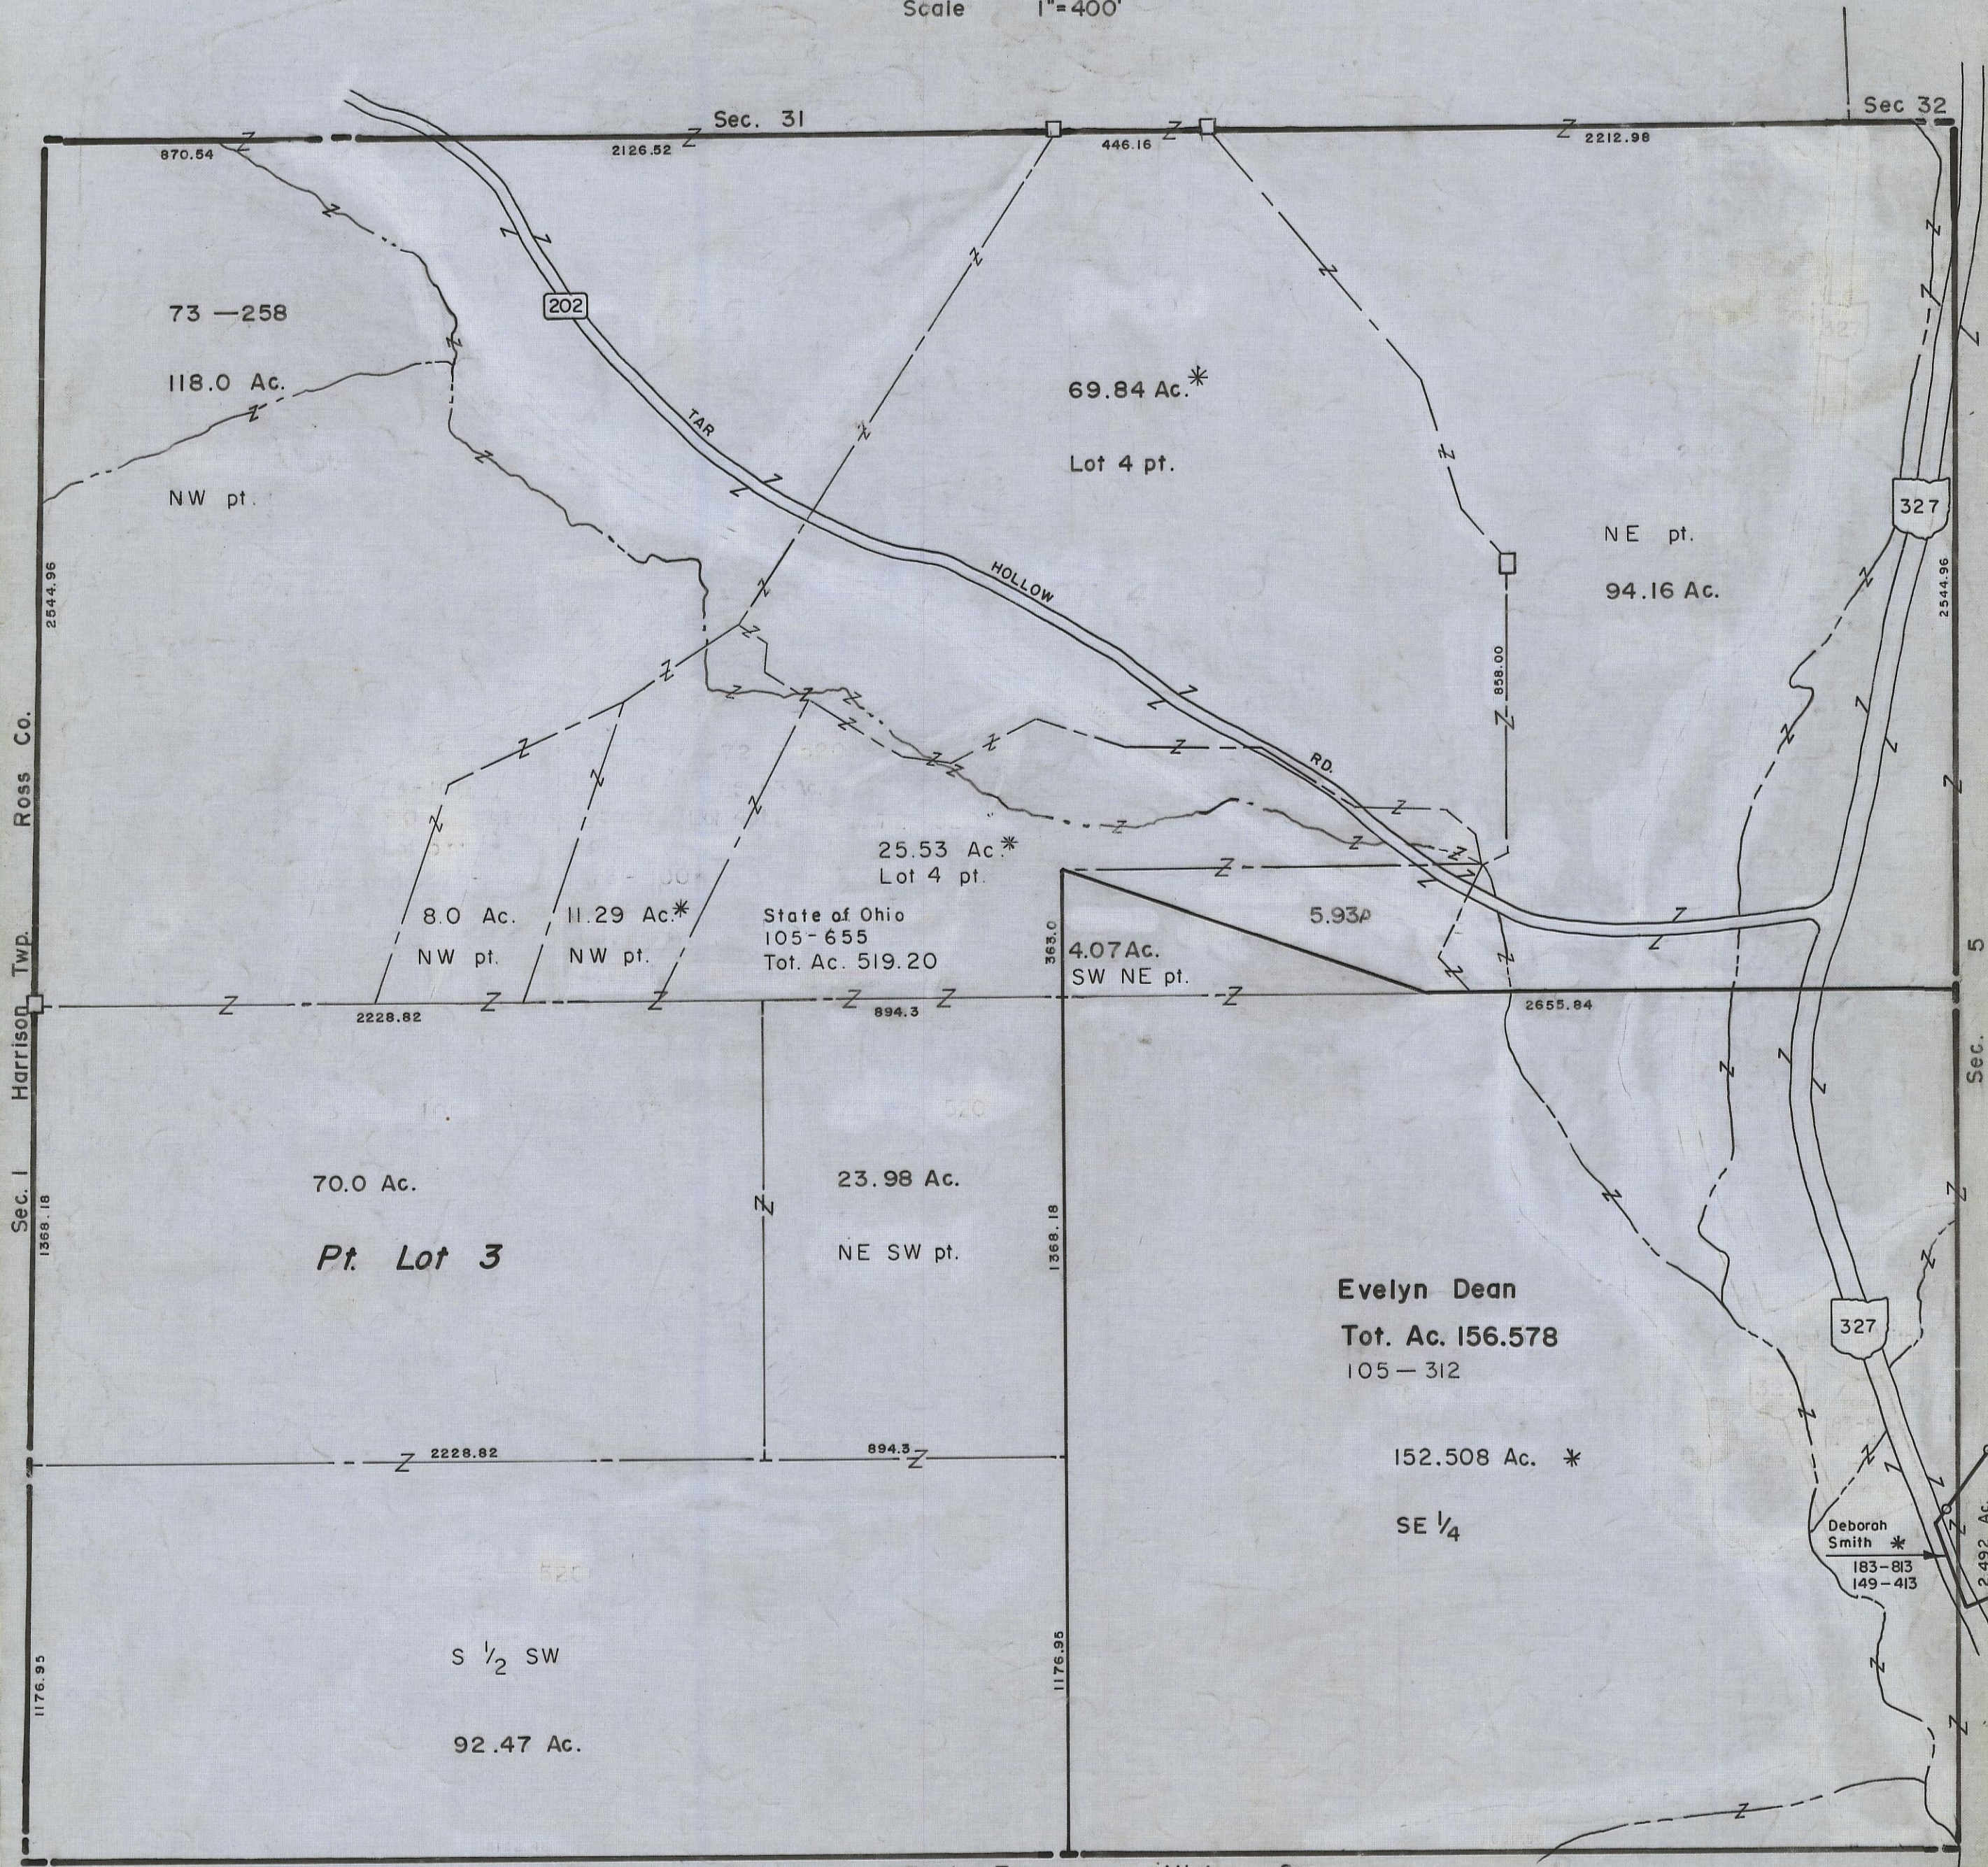

5-12-00

# HOCKING COUNTY

Sec. 6 T10 R19

## SALT CREEK TWP.

Scale 1"=400'

PAGE 12

Sec. 1 Harrison Twp. Ross Co. 1368.18  
 1176.95

Sec. 32  
 Sec. 5  
 Sec.

Sec. 7 Eagle Twp. Vinton Co.