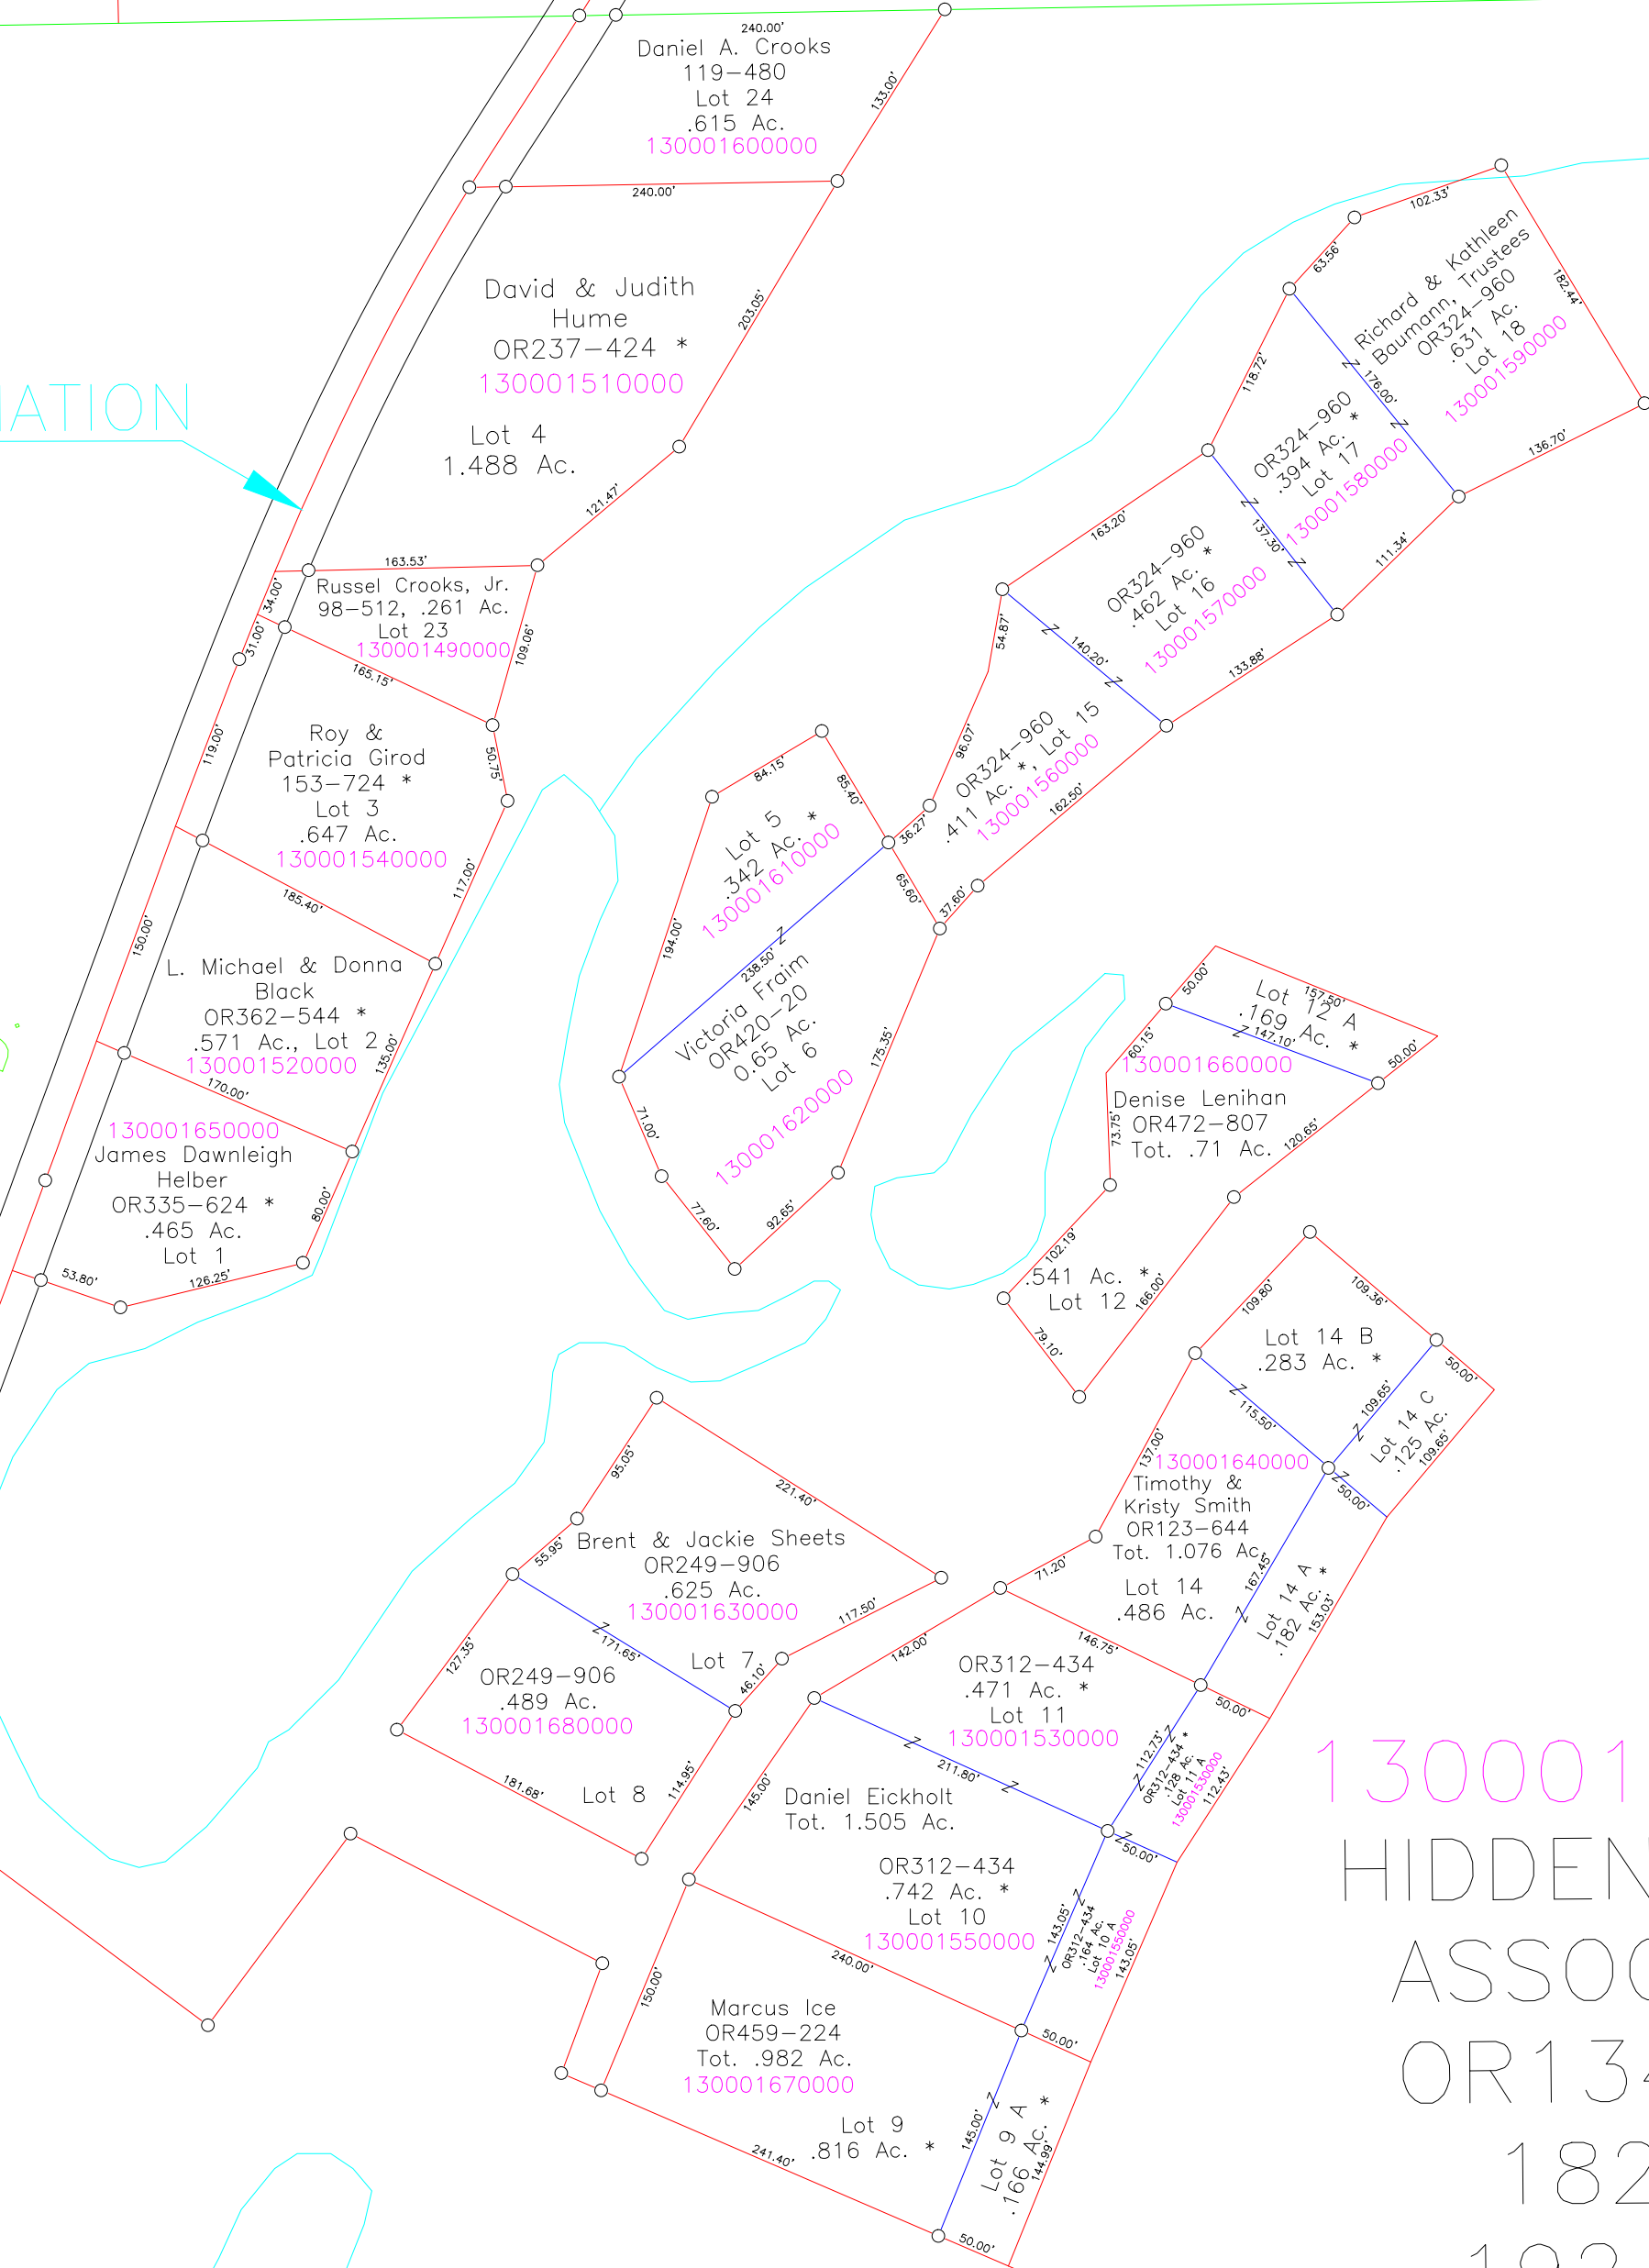

PE03 PE02
PE10 PE11

HIDDEN LAKES ASSOCIATION

Lots 1-24
NOT RECORDED

Earl Metz,
Trustee
OR98-348
Tot. 74.47 Ac.
NE Pt.,
NW SE Pt
30001450100

LONG RUN RD.

130001500000
HIDDEN LAKES
ASSOCIATION
OR134-396
182-41
192-492
33.67 Ac. *

147

NW SE Pt.

Rc
1.