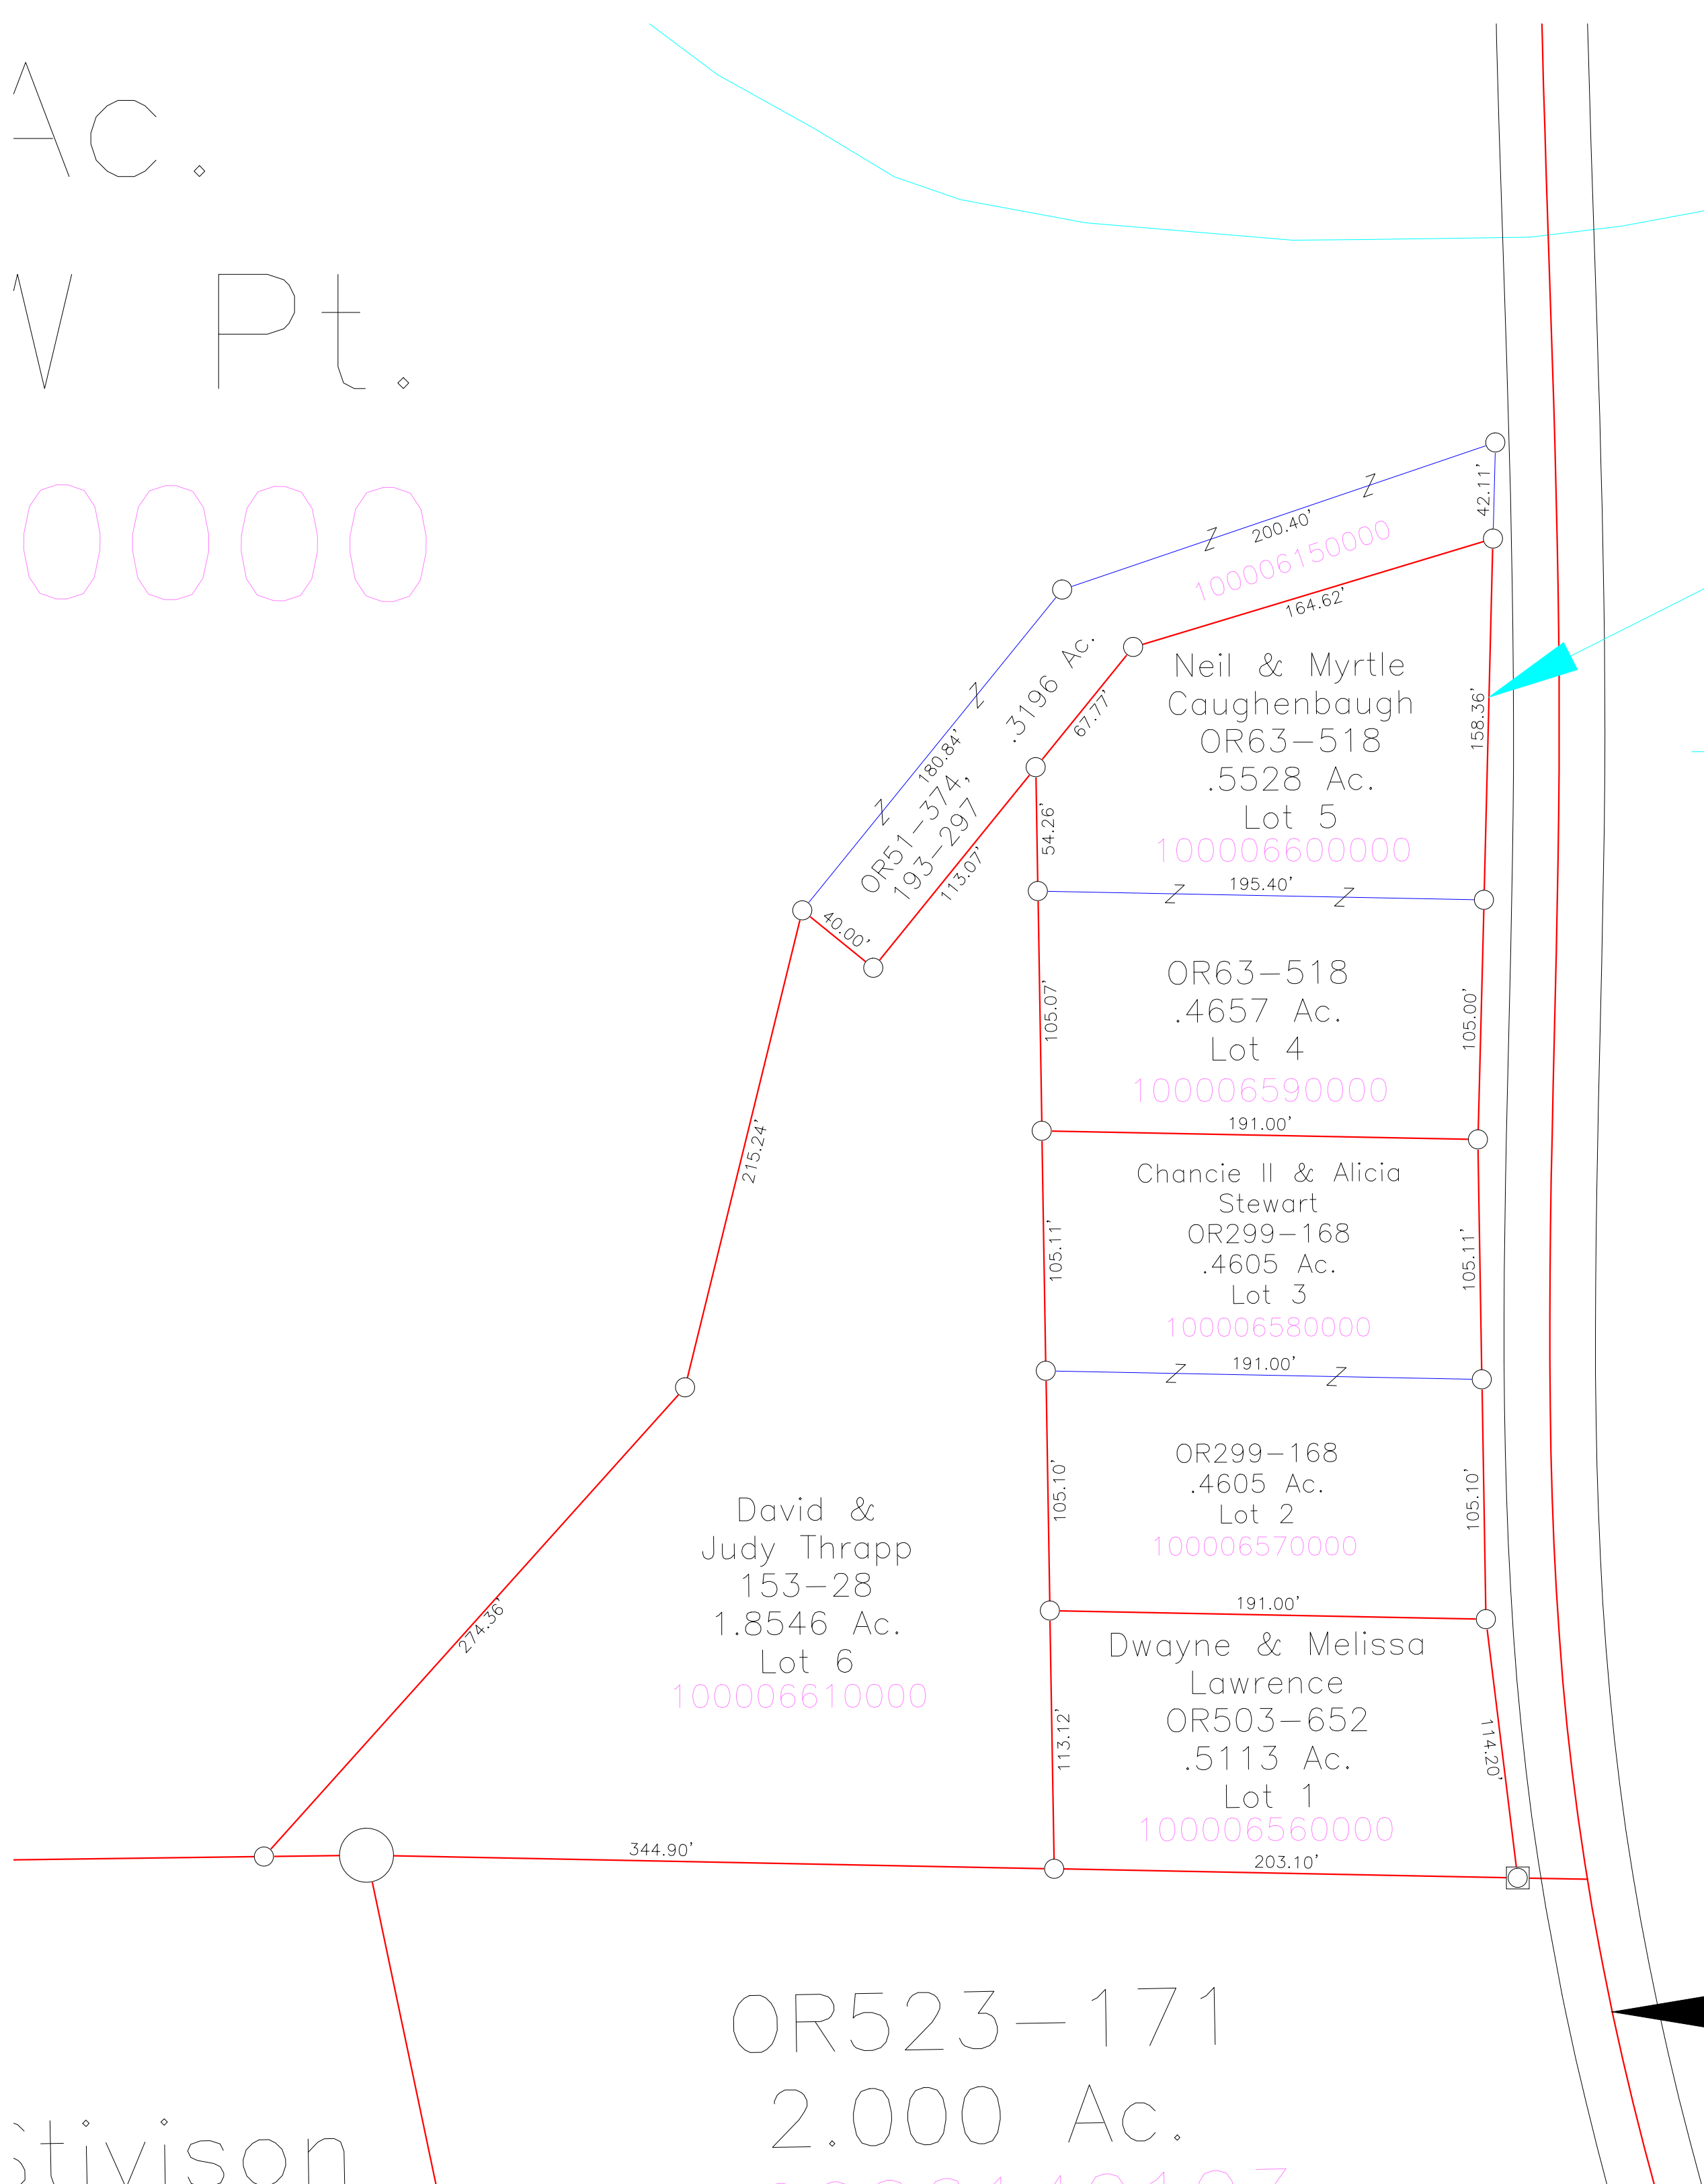

Ac.  
V Pt.  
0000

# HILL'S & DALE'S ALLOTMENT

— Lots 1-6  
— fka Plat Book F, Pg. 21  
— nka Plat Cab. 1, Pg. 124 A

83.8'  
NE

Kyle Mosack &  
Emma Schmeltzer

stivison