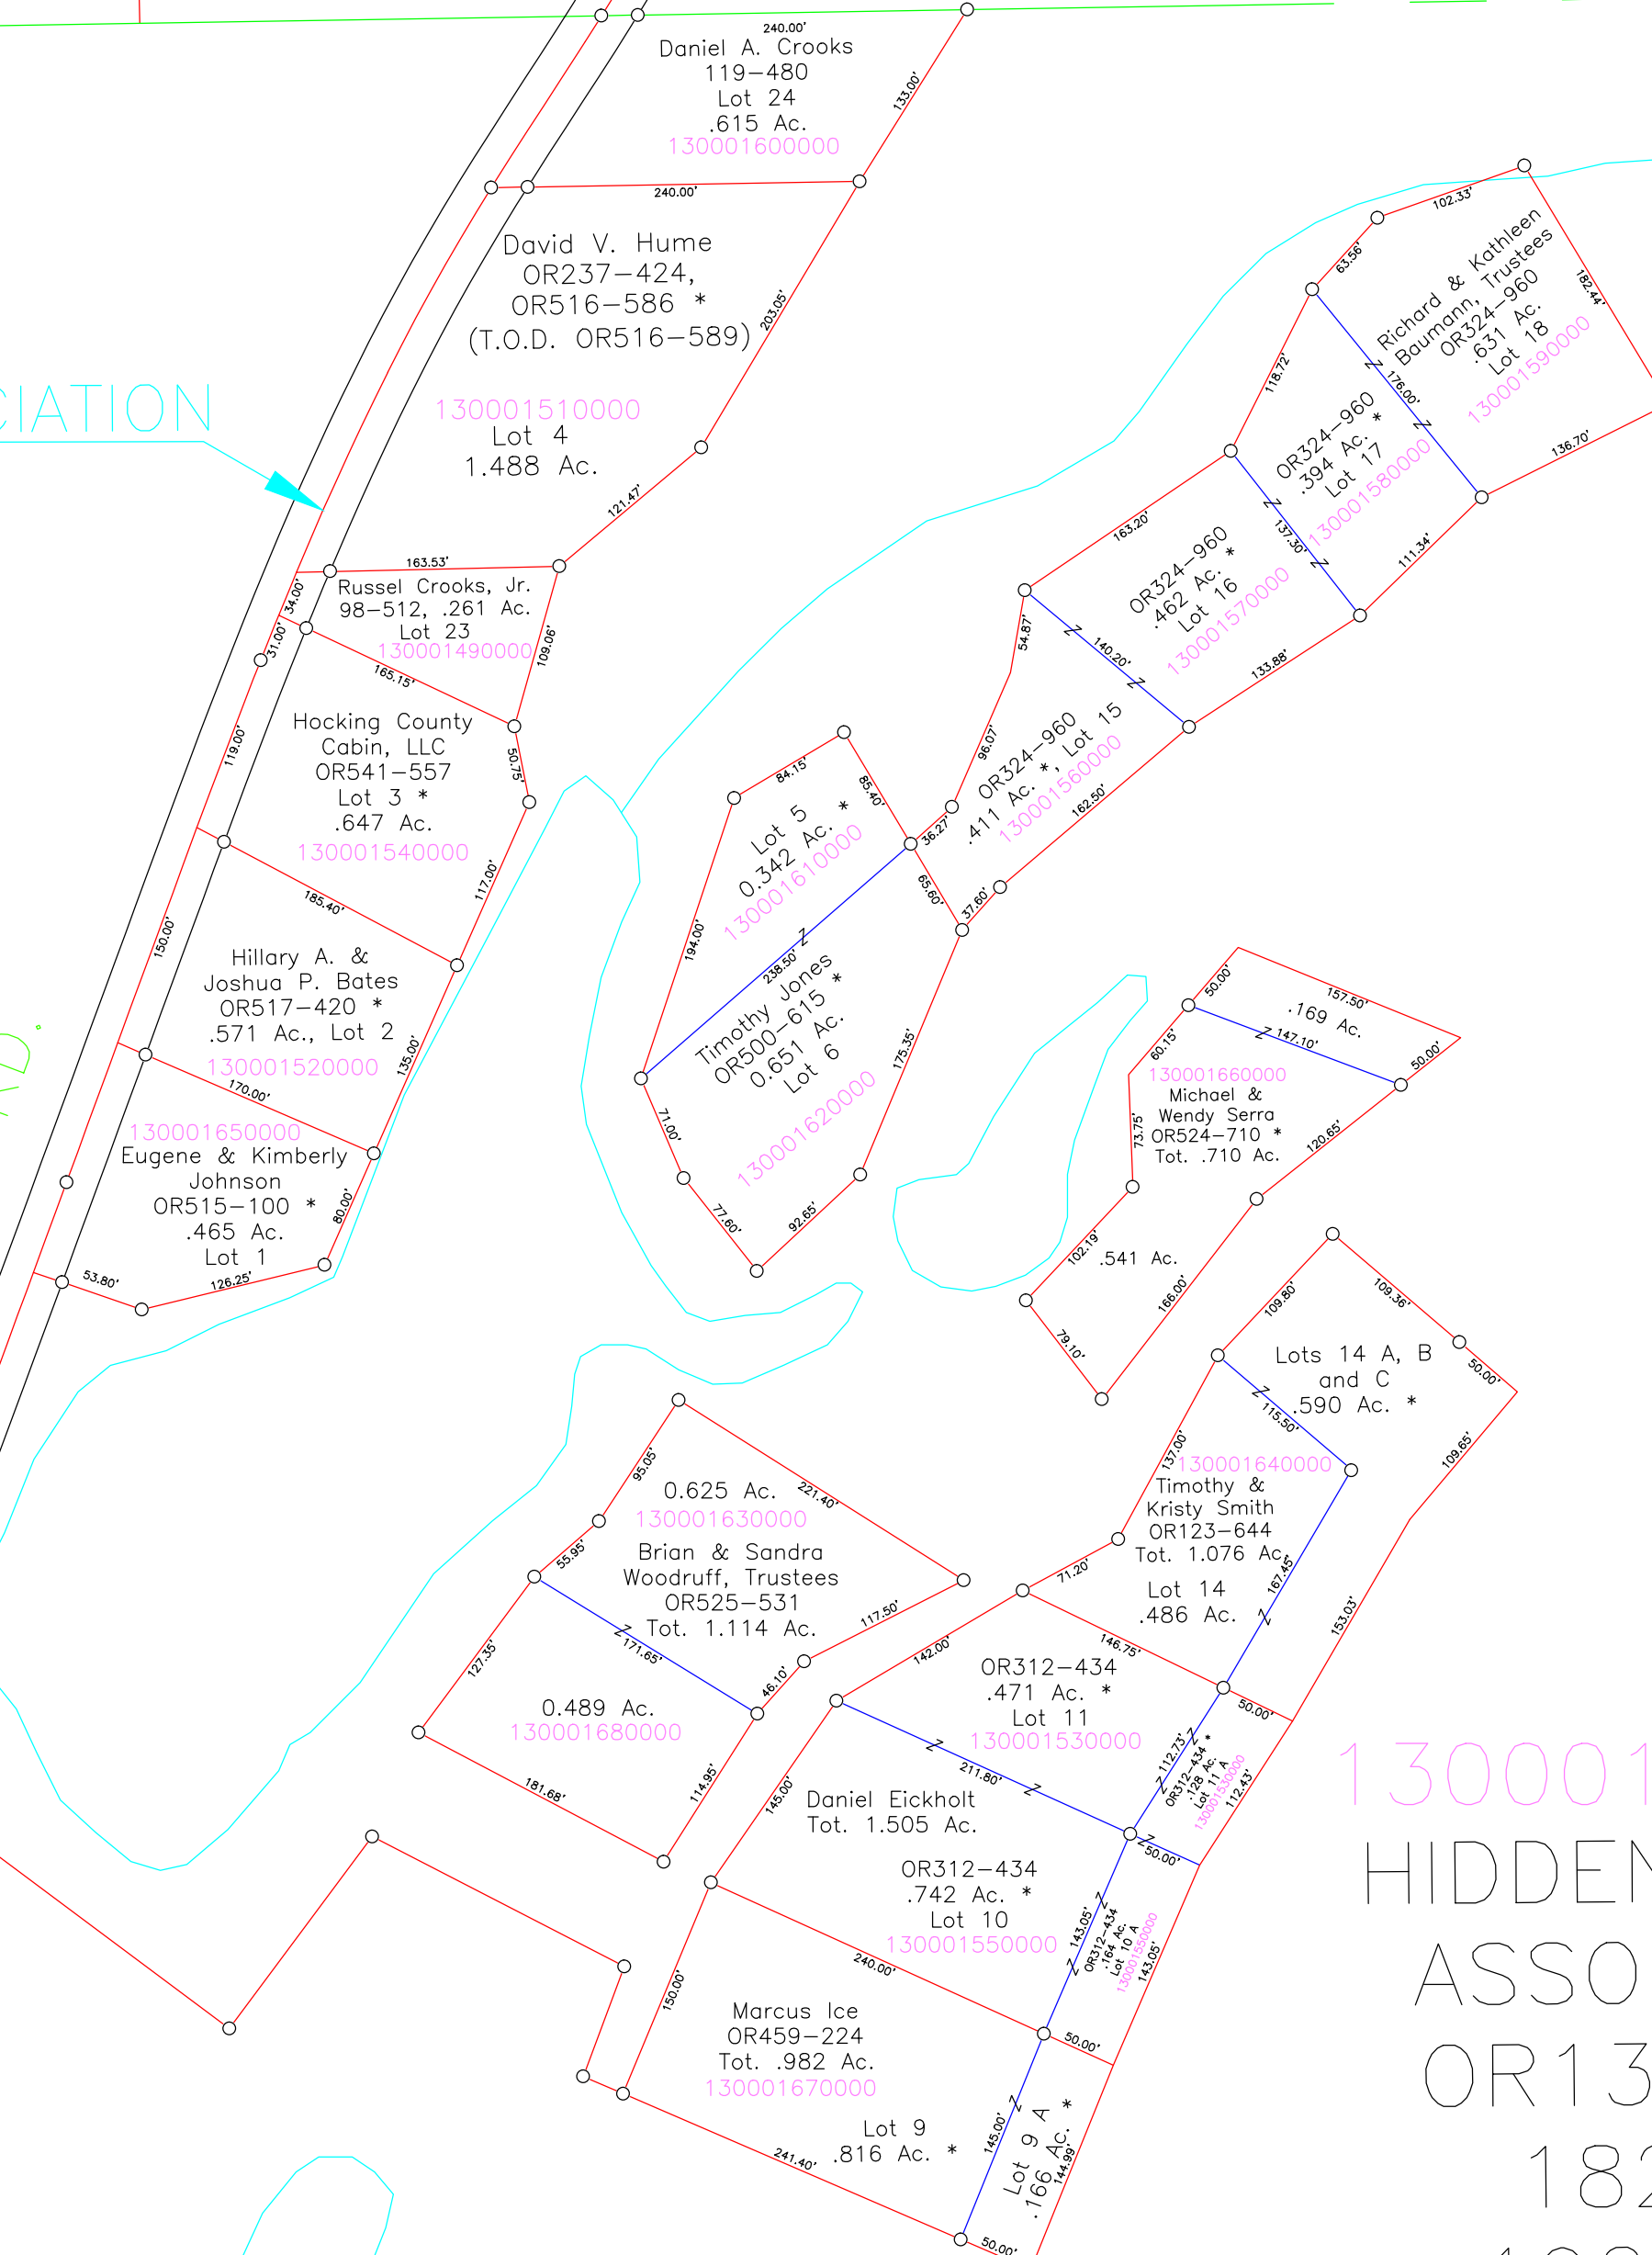

PE03 PE02
PE10 PE11

HIDDEN LAKES ASSOCIATION

Lots 1-24
NOT RECORDED

Earl Metz,
Trustee
OR98-348
Tot. 74.47 Ac.
NE Pt.,
NW SE Pt
30001450100

LONG RUN RD.

130001500000
HIDDEN LAKES
ASSOCIATION
OR134-396
182-41
192-492
33.67 Ac. *

147

NW SE Pt.

Rc
1.