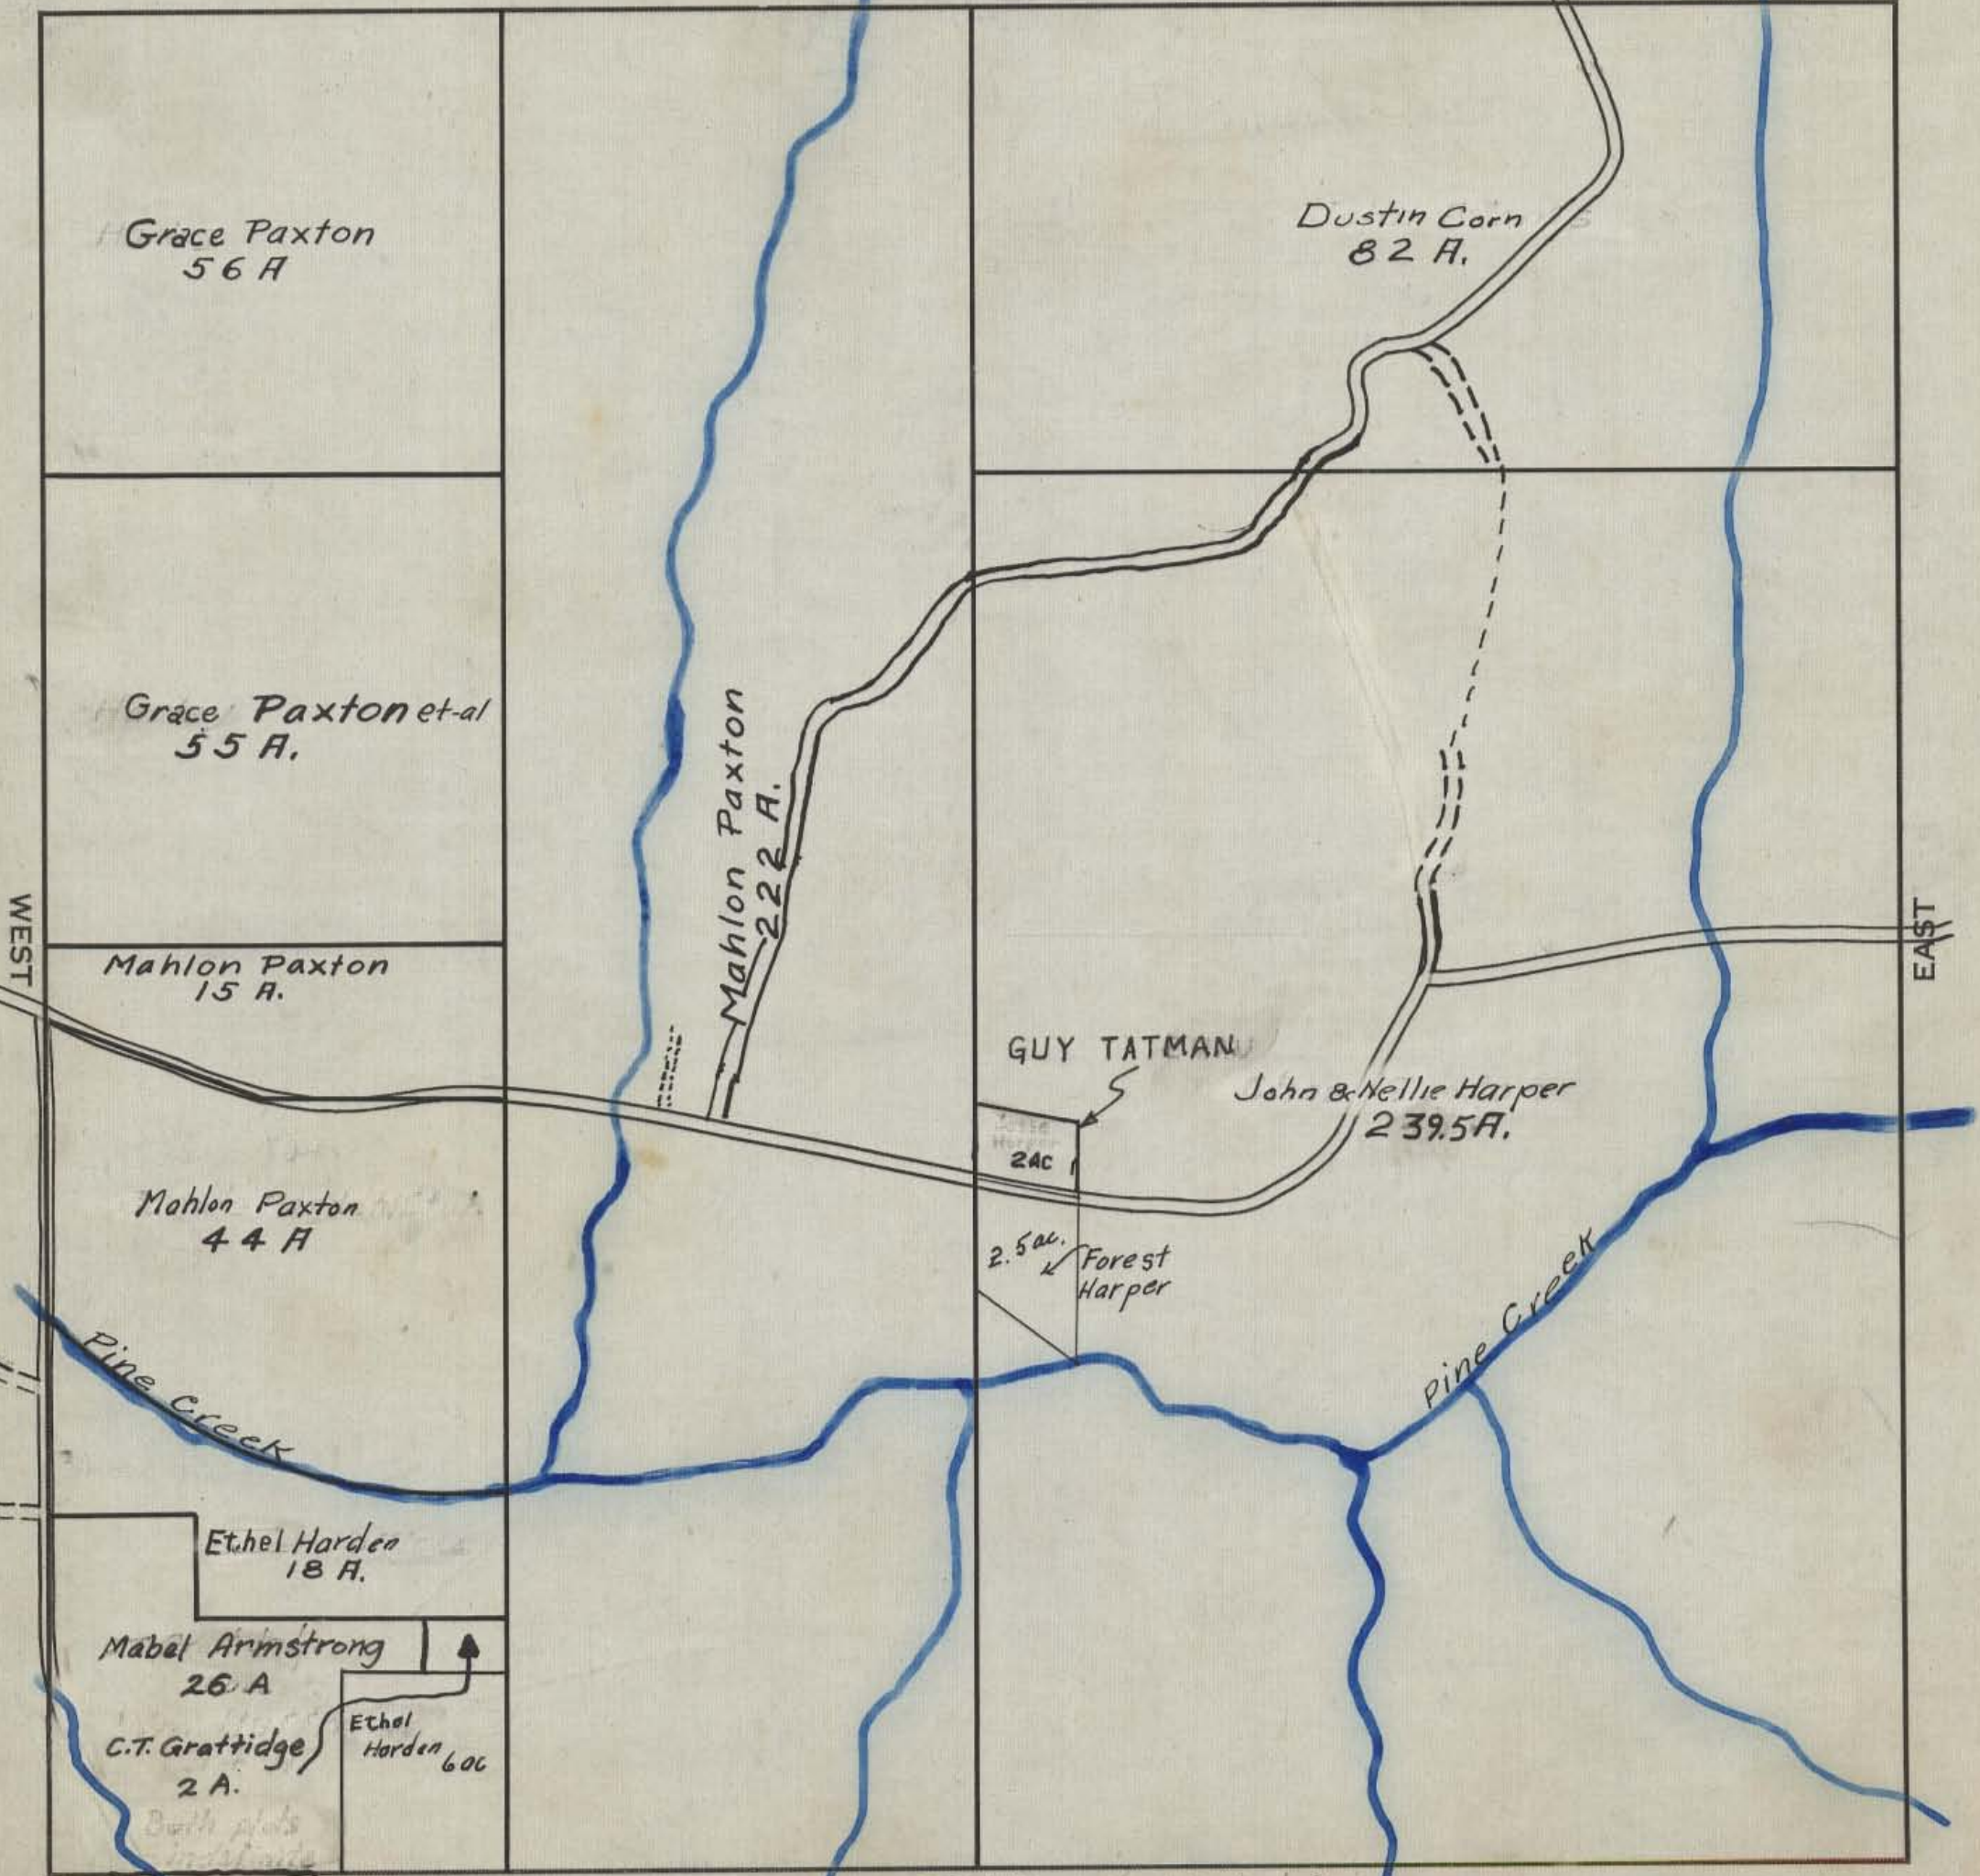

BENTON

NORTH

SCALE: 500 FEET TO 1 INCH

SOUTH

(O.K. 64)
H.J.

OK-12-21-62
Cooksey