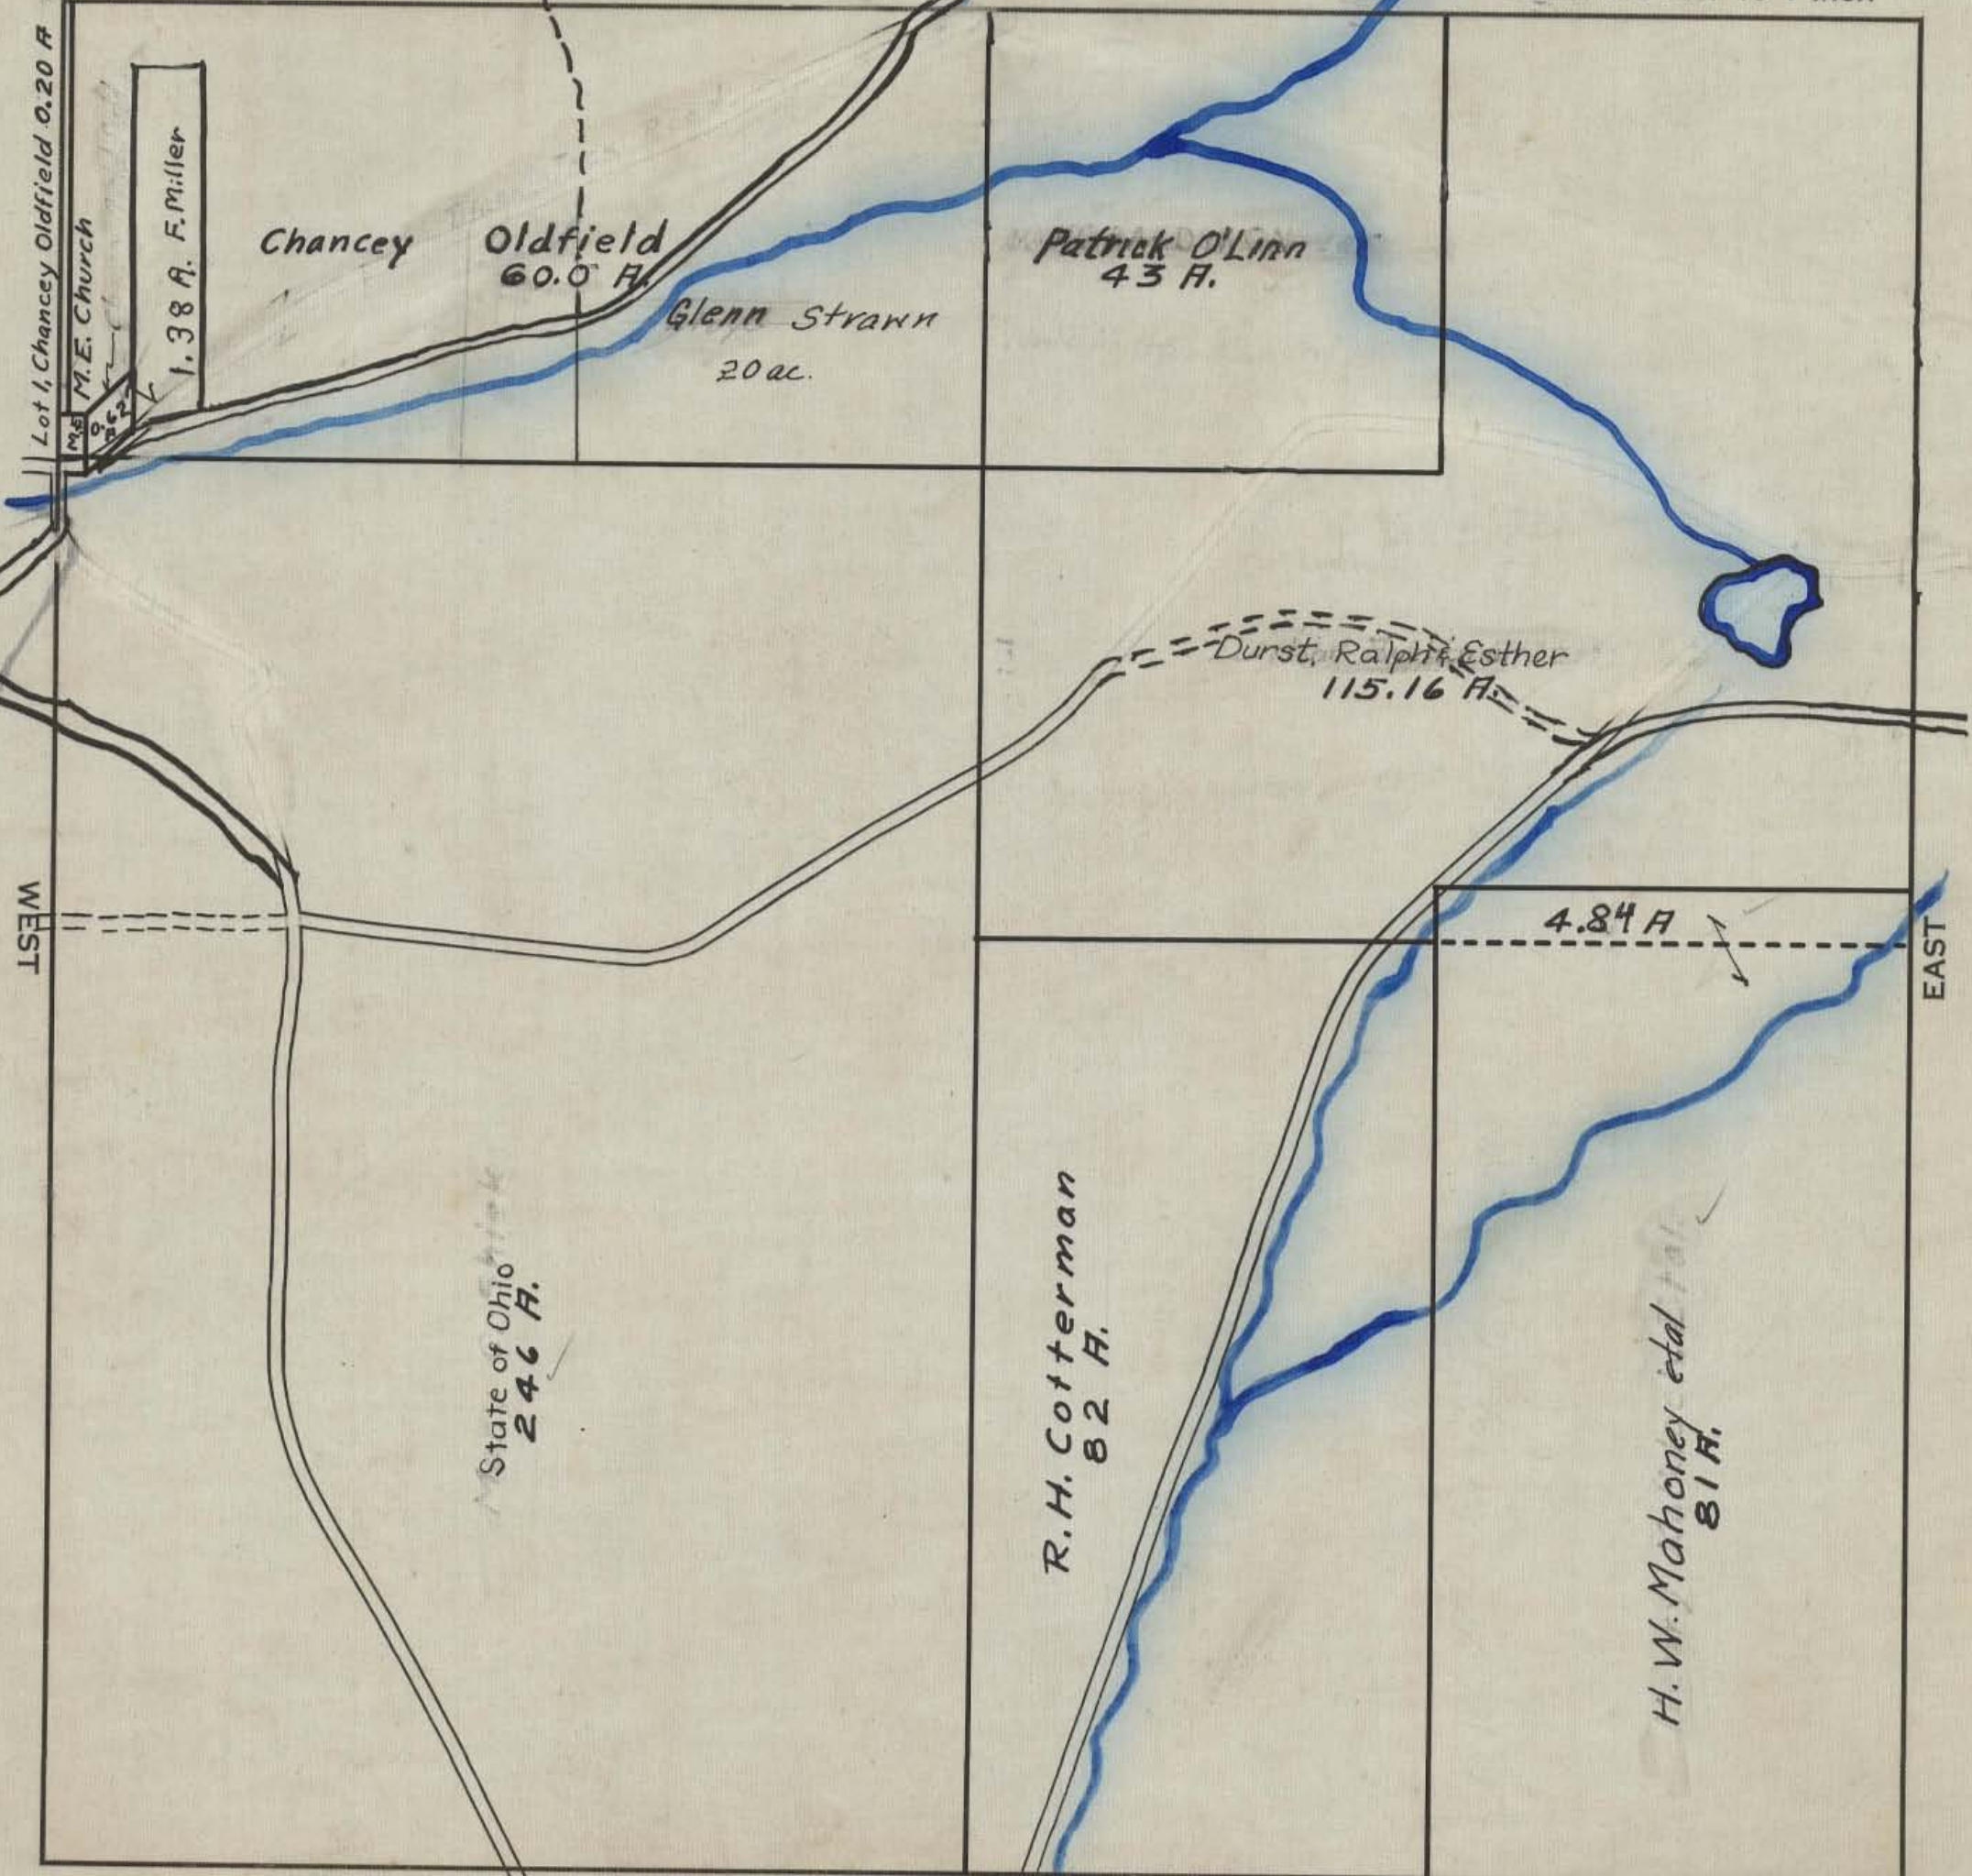

BENTON

NORTH

SCALE: 500 FEET TO 1 INCH

Lot 1, Chancey Oldfield 0.20 A.

M.E. Church

1.38 A. F. Miller

Chancey

Oldfield
60.0 A.

EAST

SOUTH

(O.K. 64
H.S.)

OK 4-1-63 Cooksey