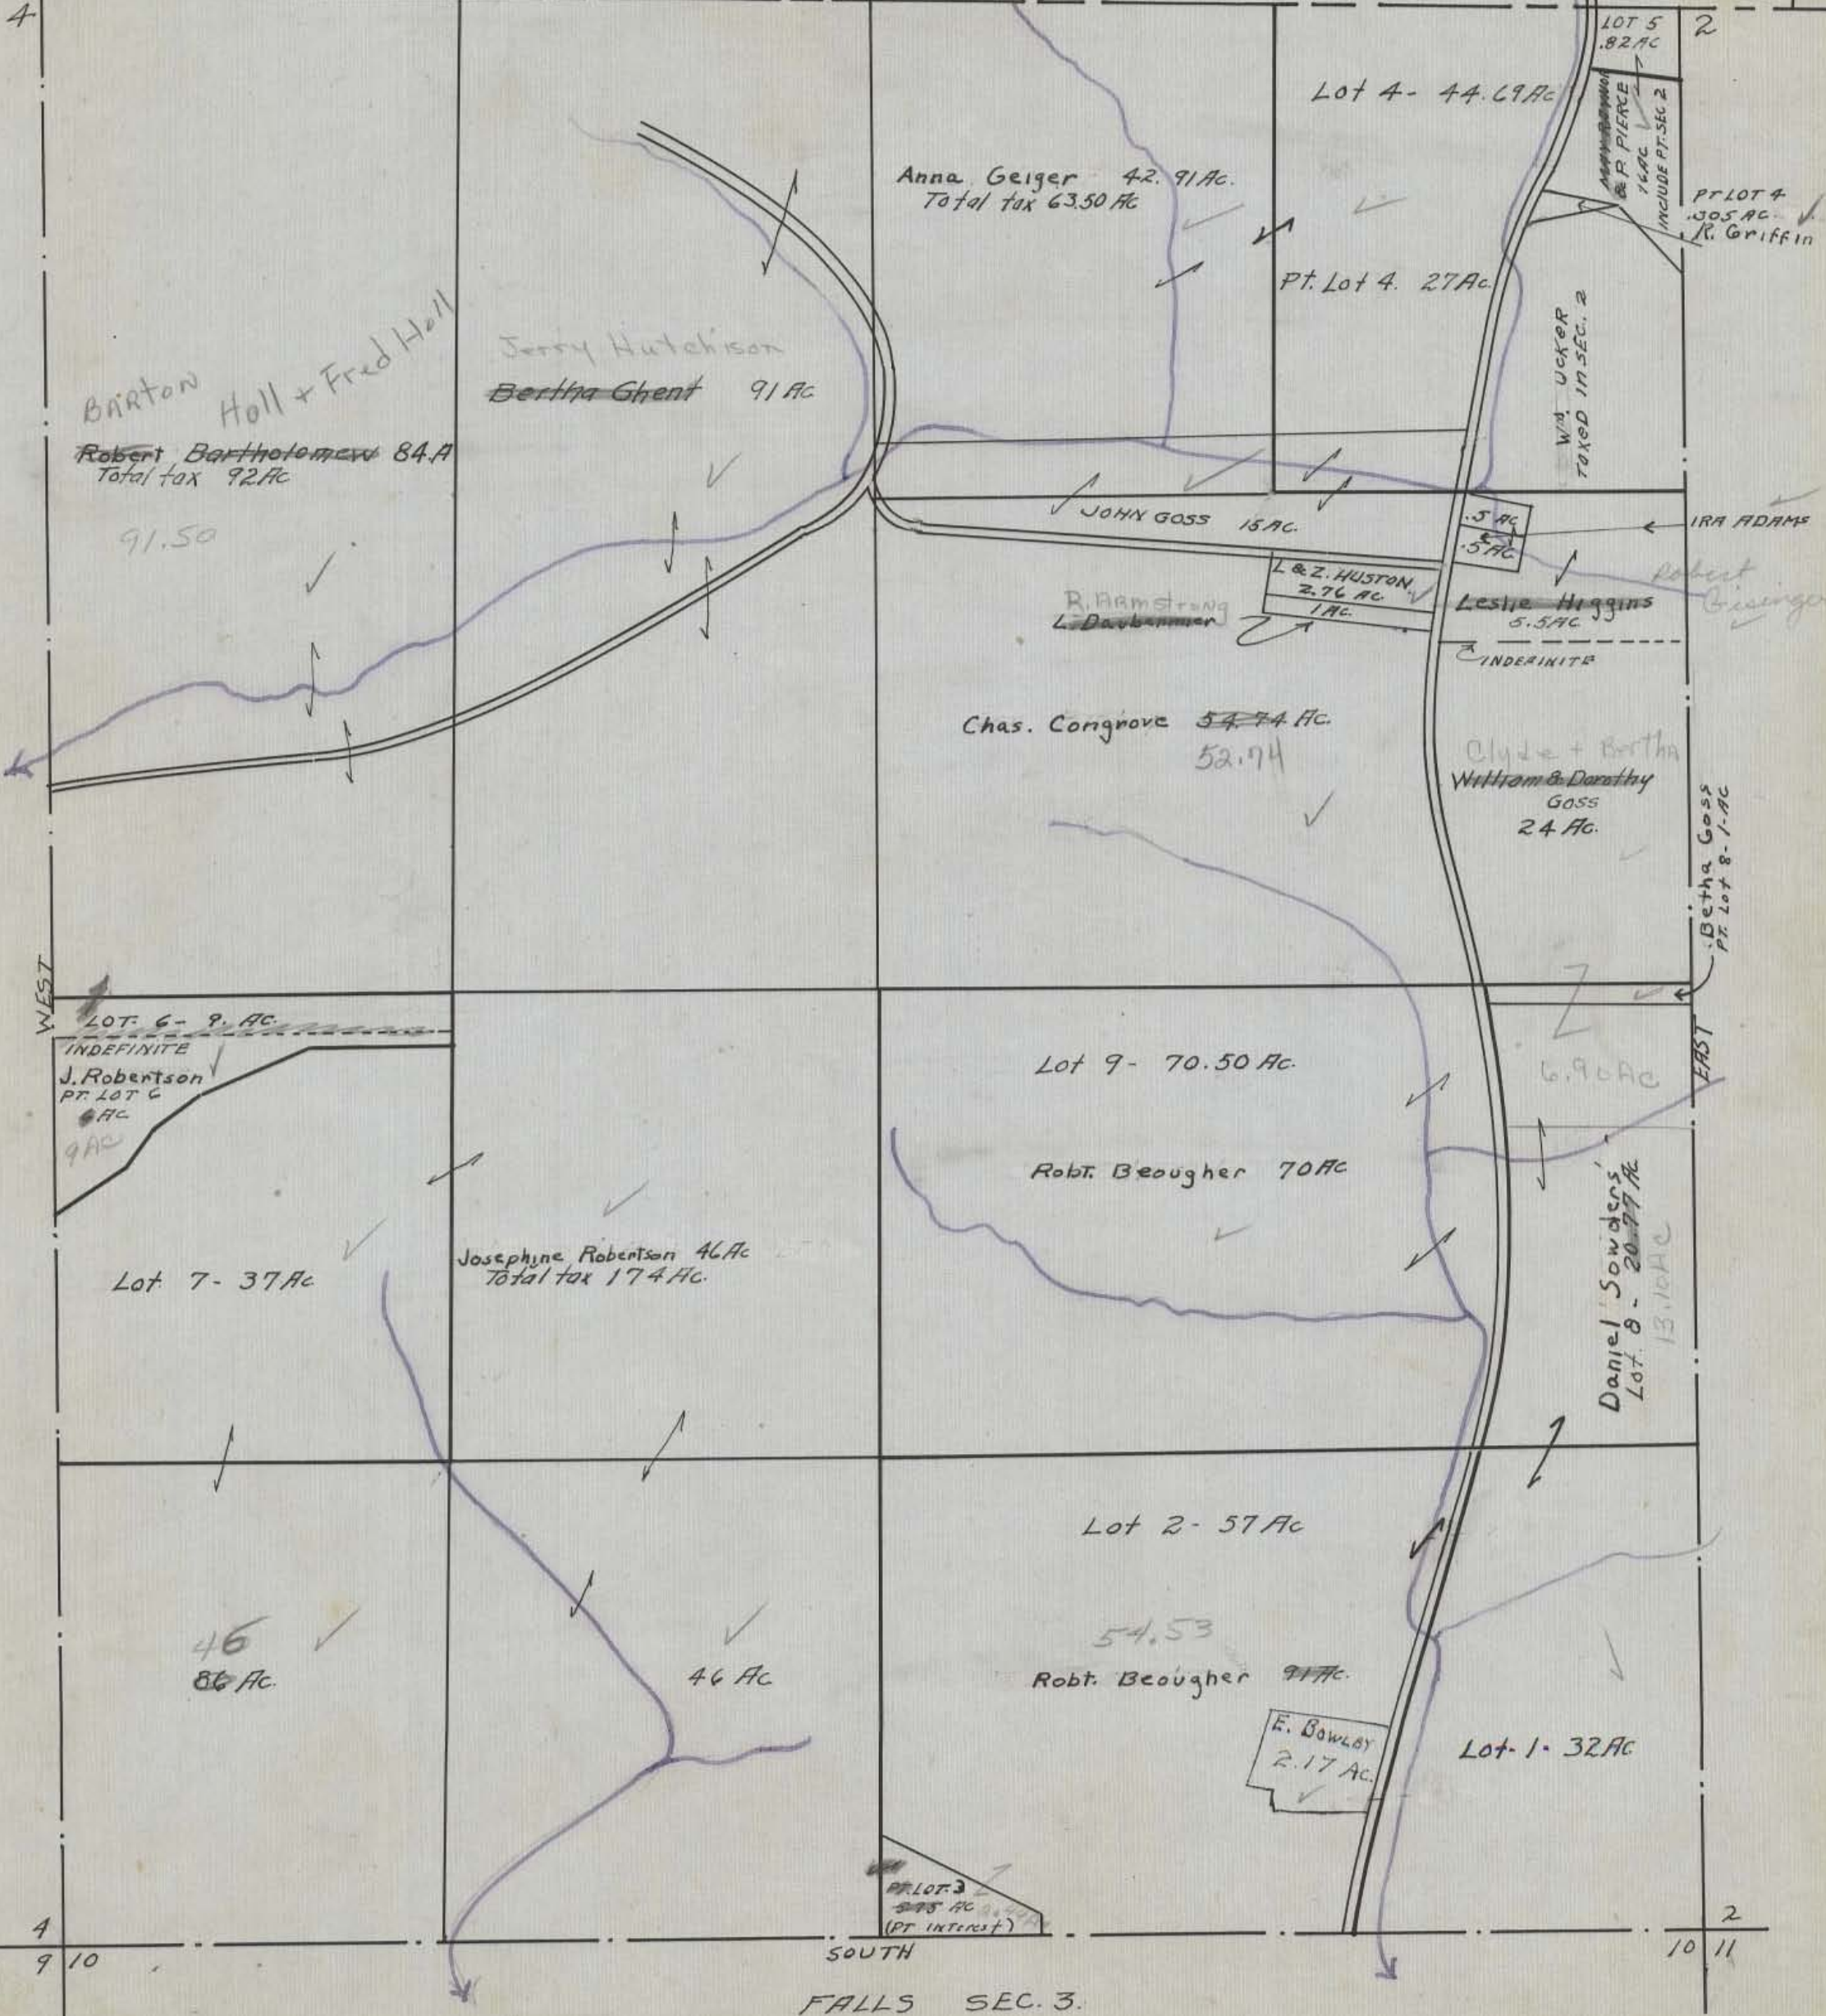

HOCKING COUNTY STATE OHIO

SECTION 3 TWP. 14 RANGE 17

FALLS SEC 3

33 34

MARION TWP

NORTH

SCALE 500 FT = 1 INCH

34 35