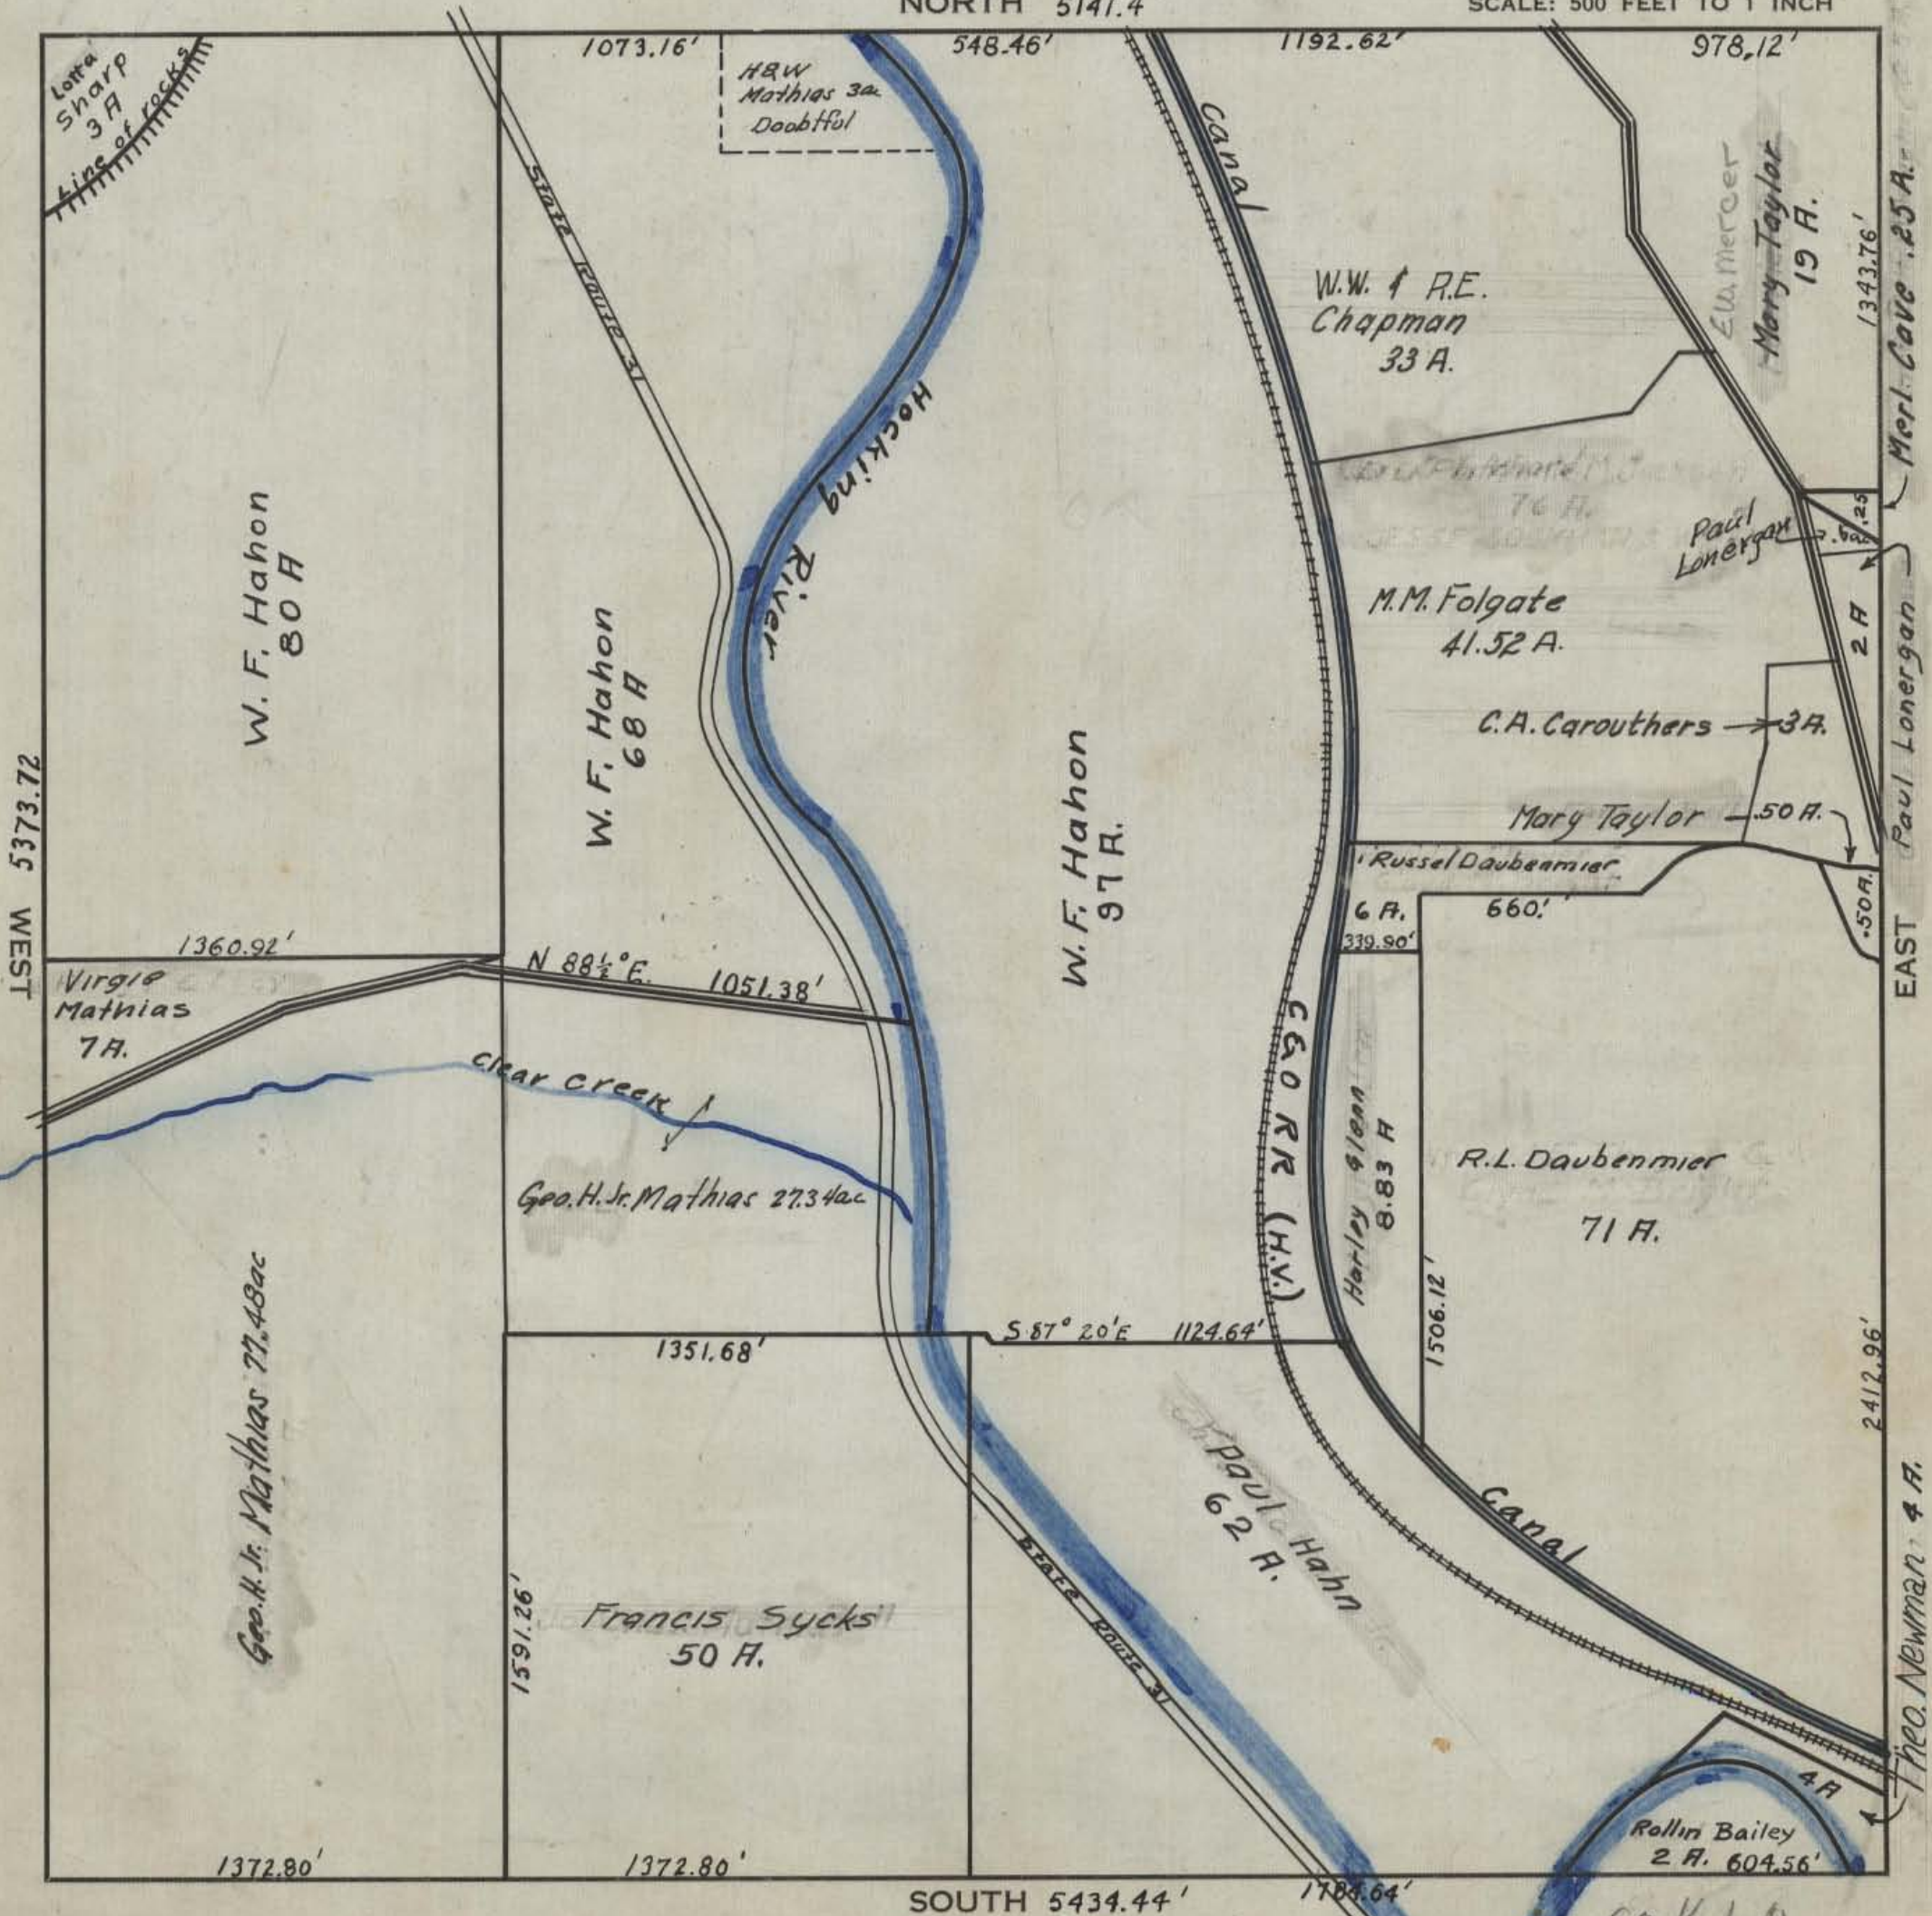

HOCKING COUNTY STATE OHIO
SECTION No. 15 TWP. 13 RANGE 18
GOOD HOPE

NORTH 5141.4'

SCALE: 500 FEET TO 1 INCH

SOUTH 5434.44'

(O.K. 64)
H.J.