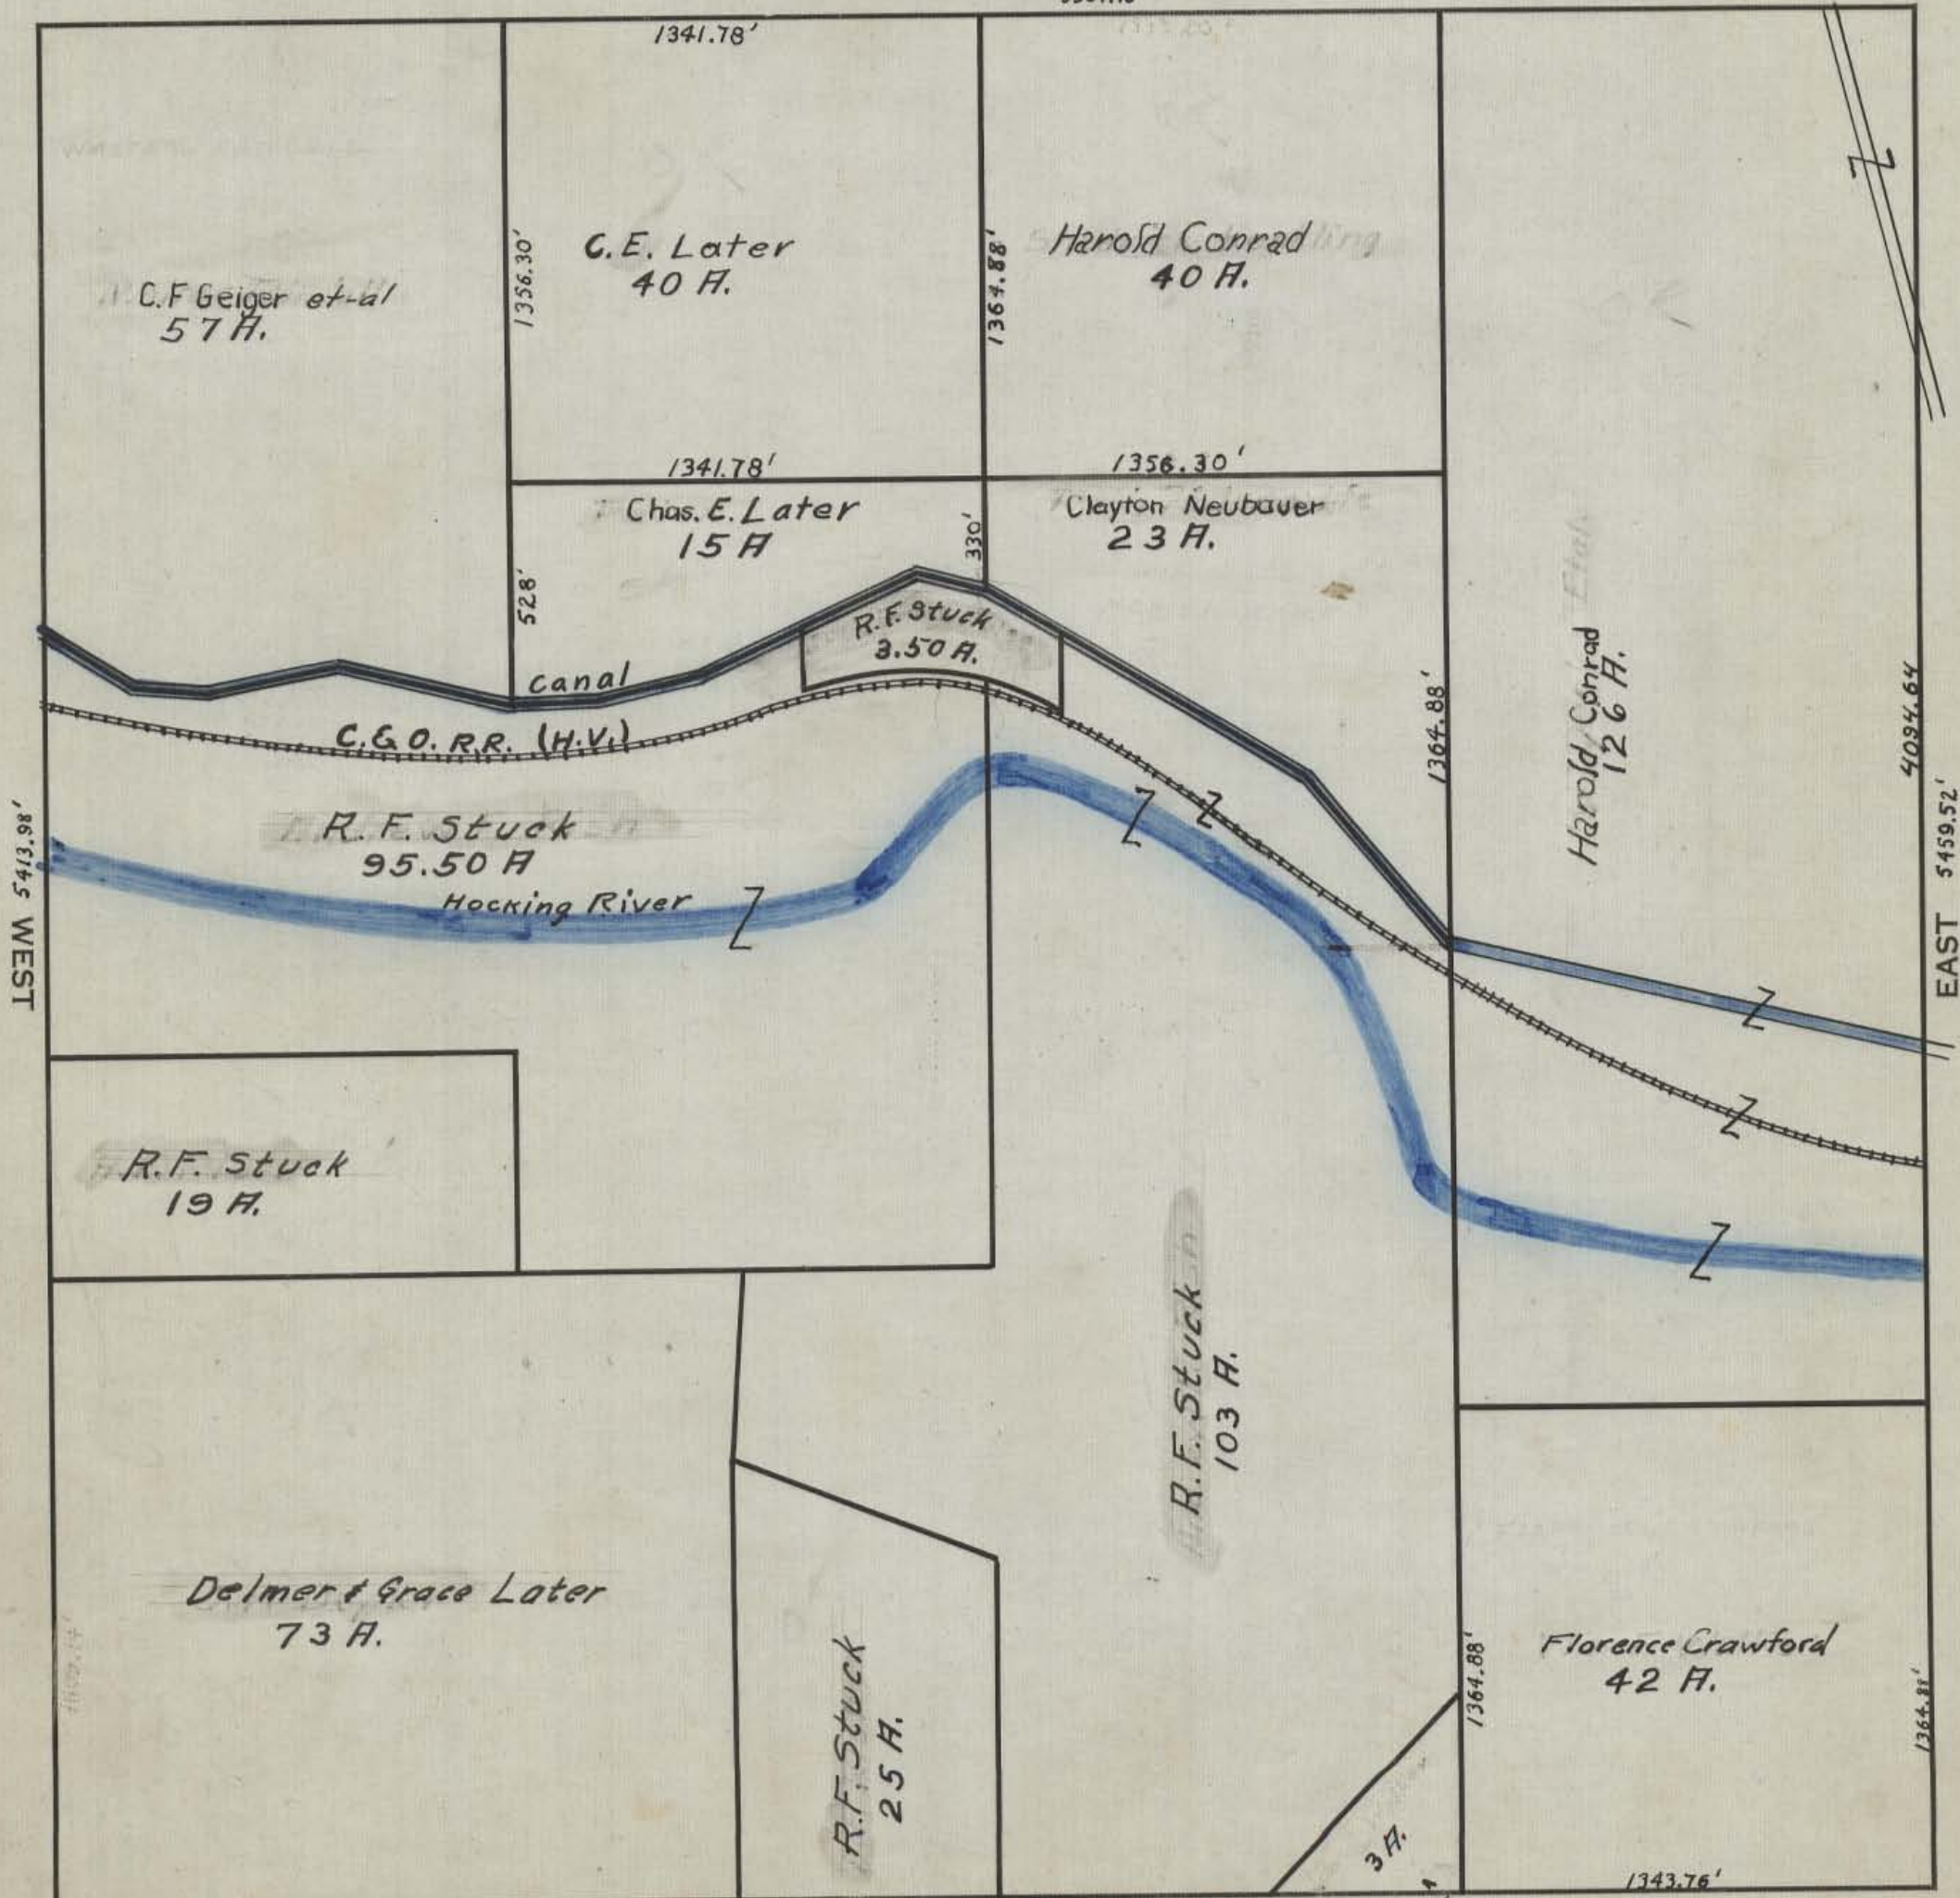

HOCKING COUNTY STATE OHIO  
SECTION No. 24 TWP. 13 RANGE 18  
**GOOD HOPE**

NORTH 5367.16'

SCALE: 500 FEET TO 1 INCH

SOUTH 5375.70'

(O.K. 64)  
H.J.

Florence Crawford