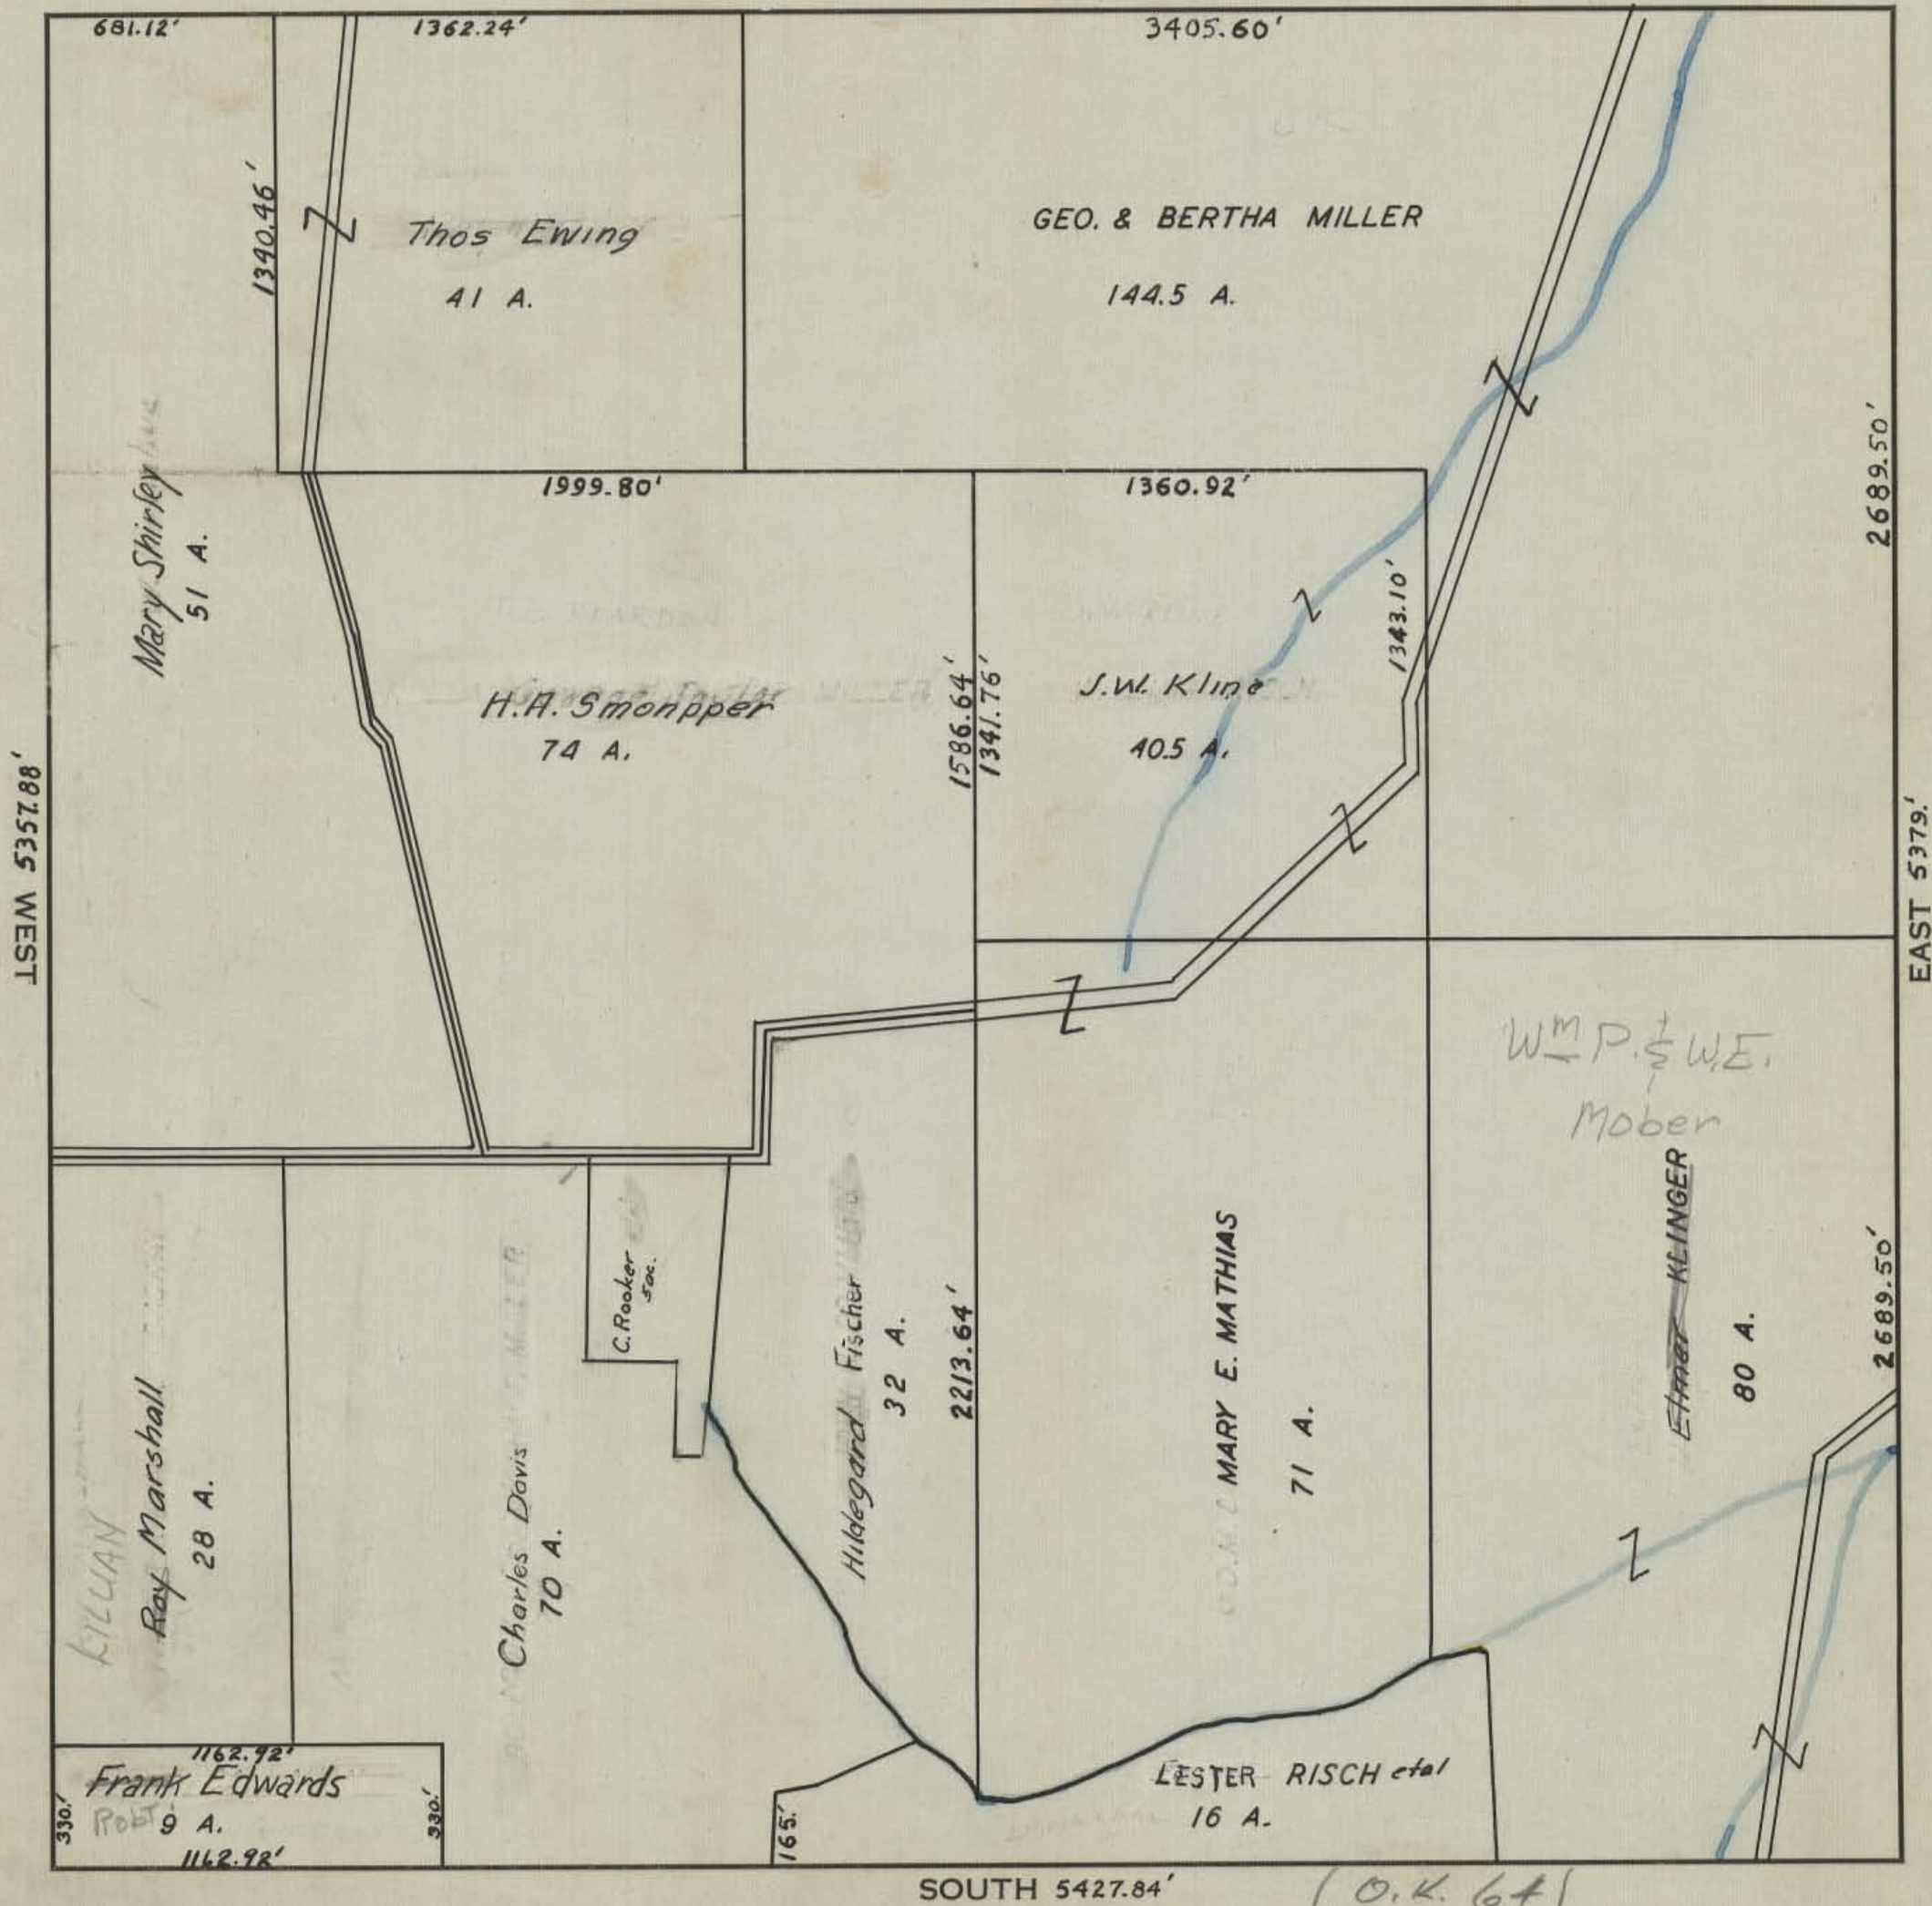

GOODHOPE

NORTH 5448.96'

SCALE: 500 FEET TO 1 INCH

(O.K. 64  
H.S.)