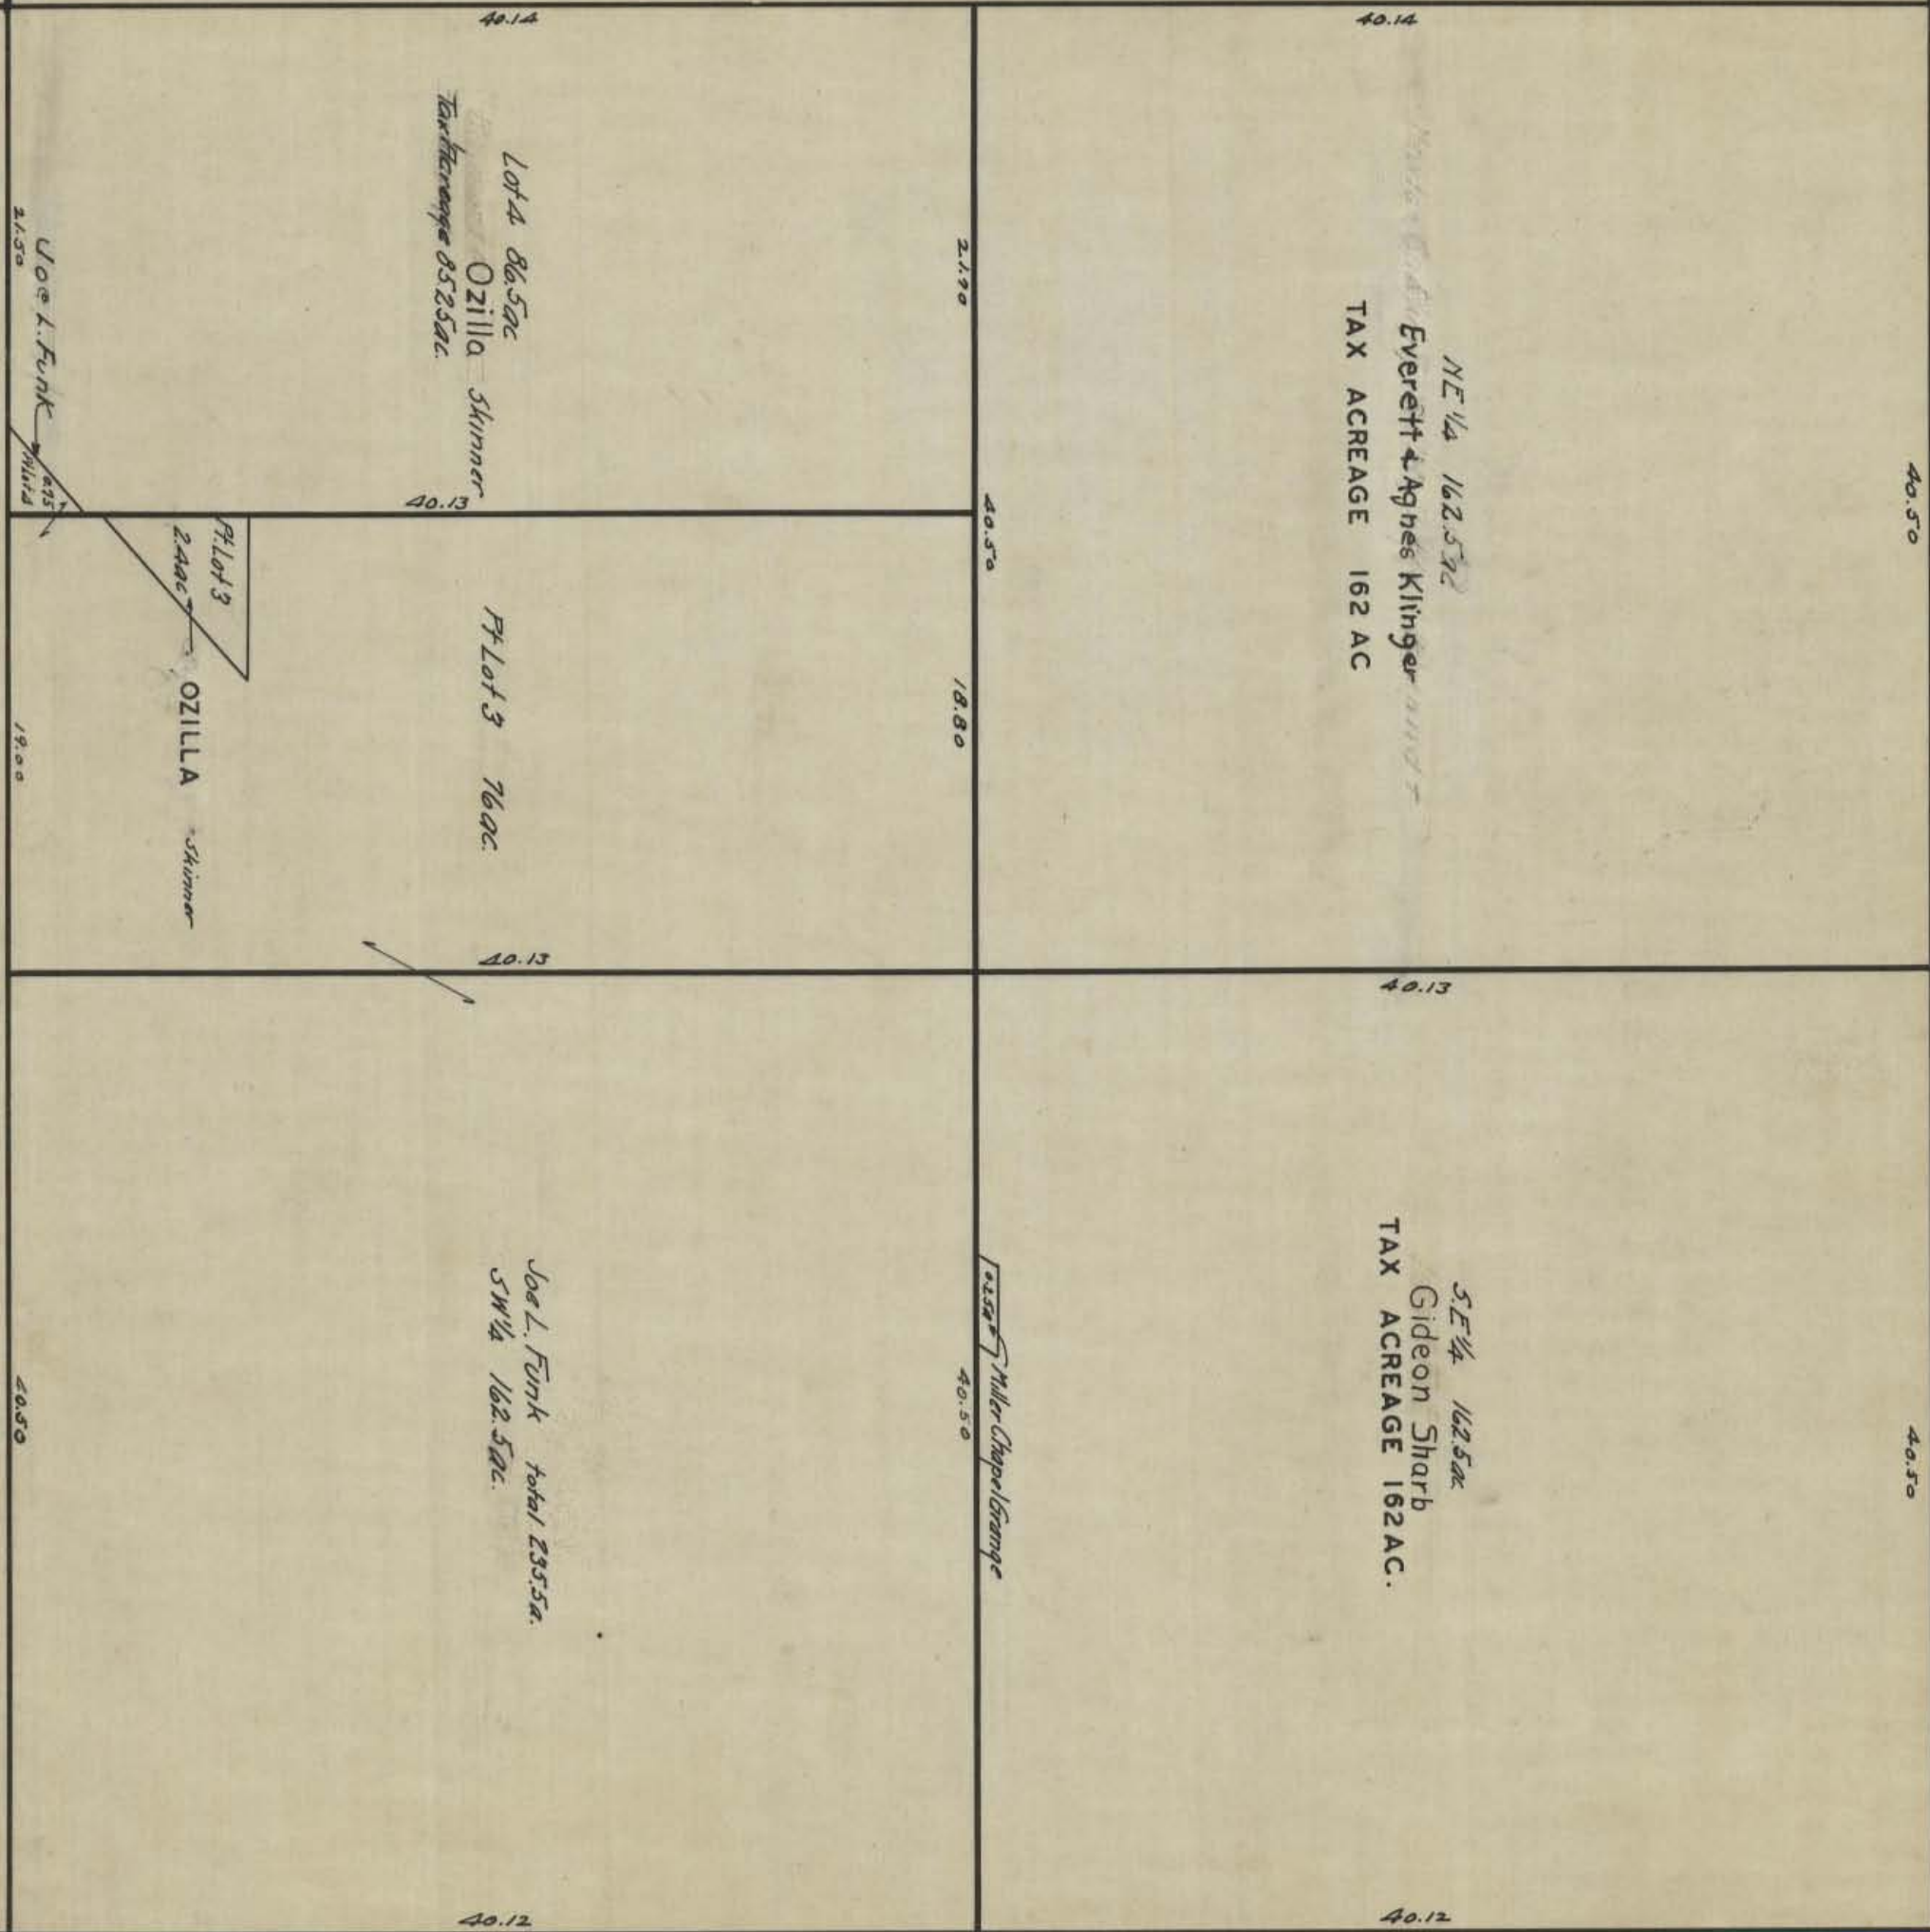

GREEN  
NORTH

SCALE: 500 FEET TO 1 INCH

Falls  
25

32

26  
25

Falls  
36

Washington Starr 36

OK - 8/4/65

SOUTH

GREEN 31

Starr  
30