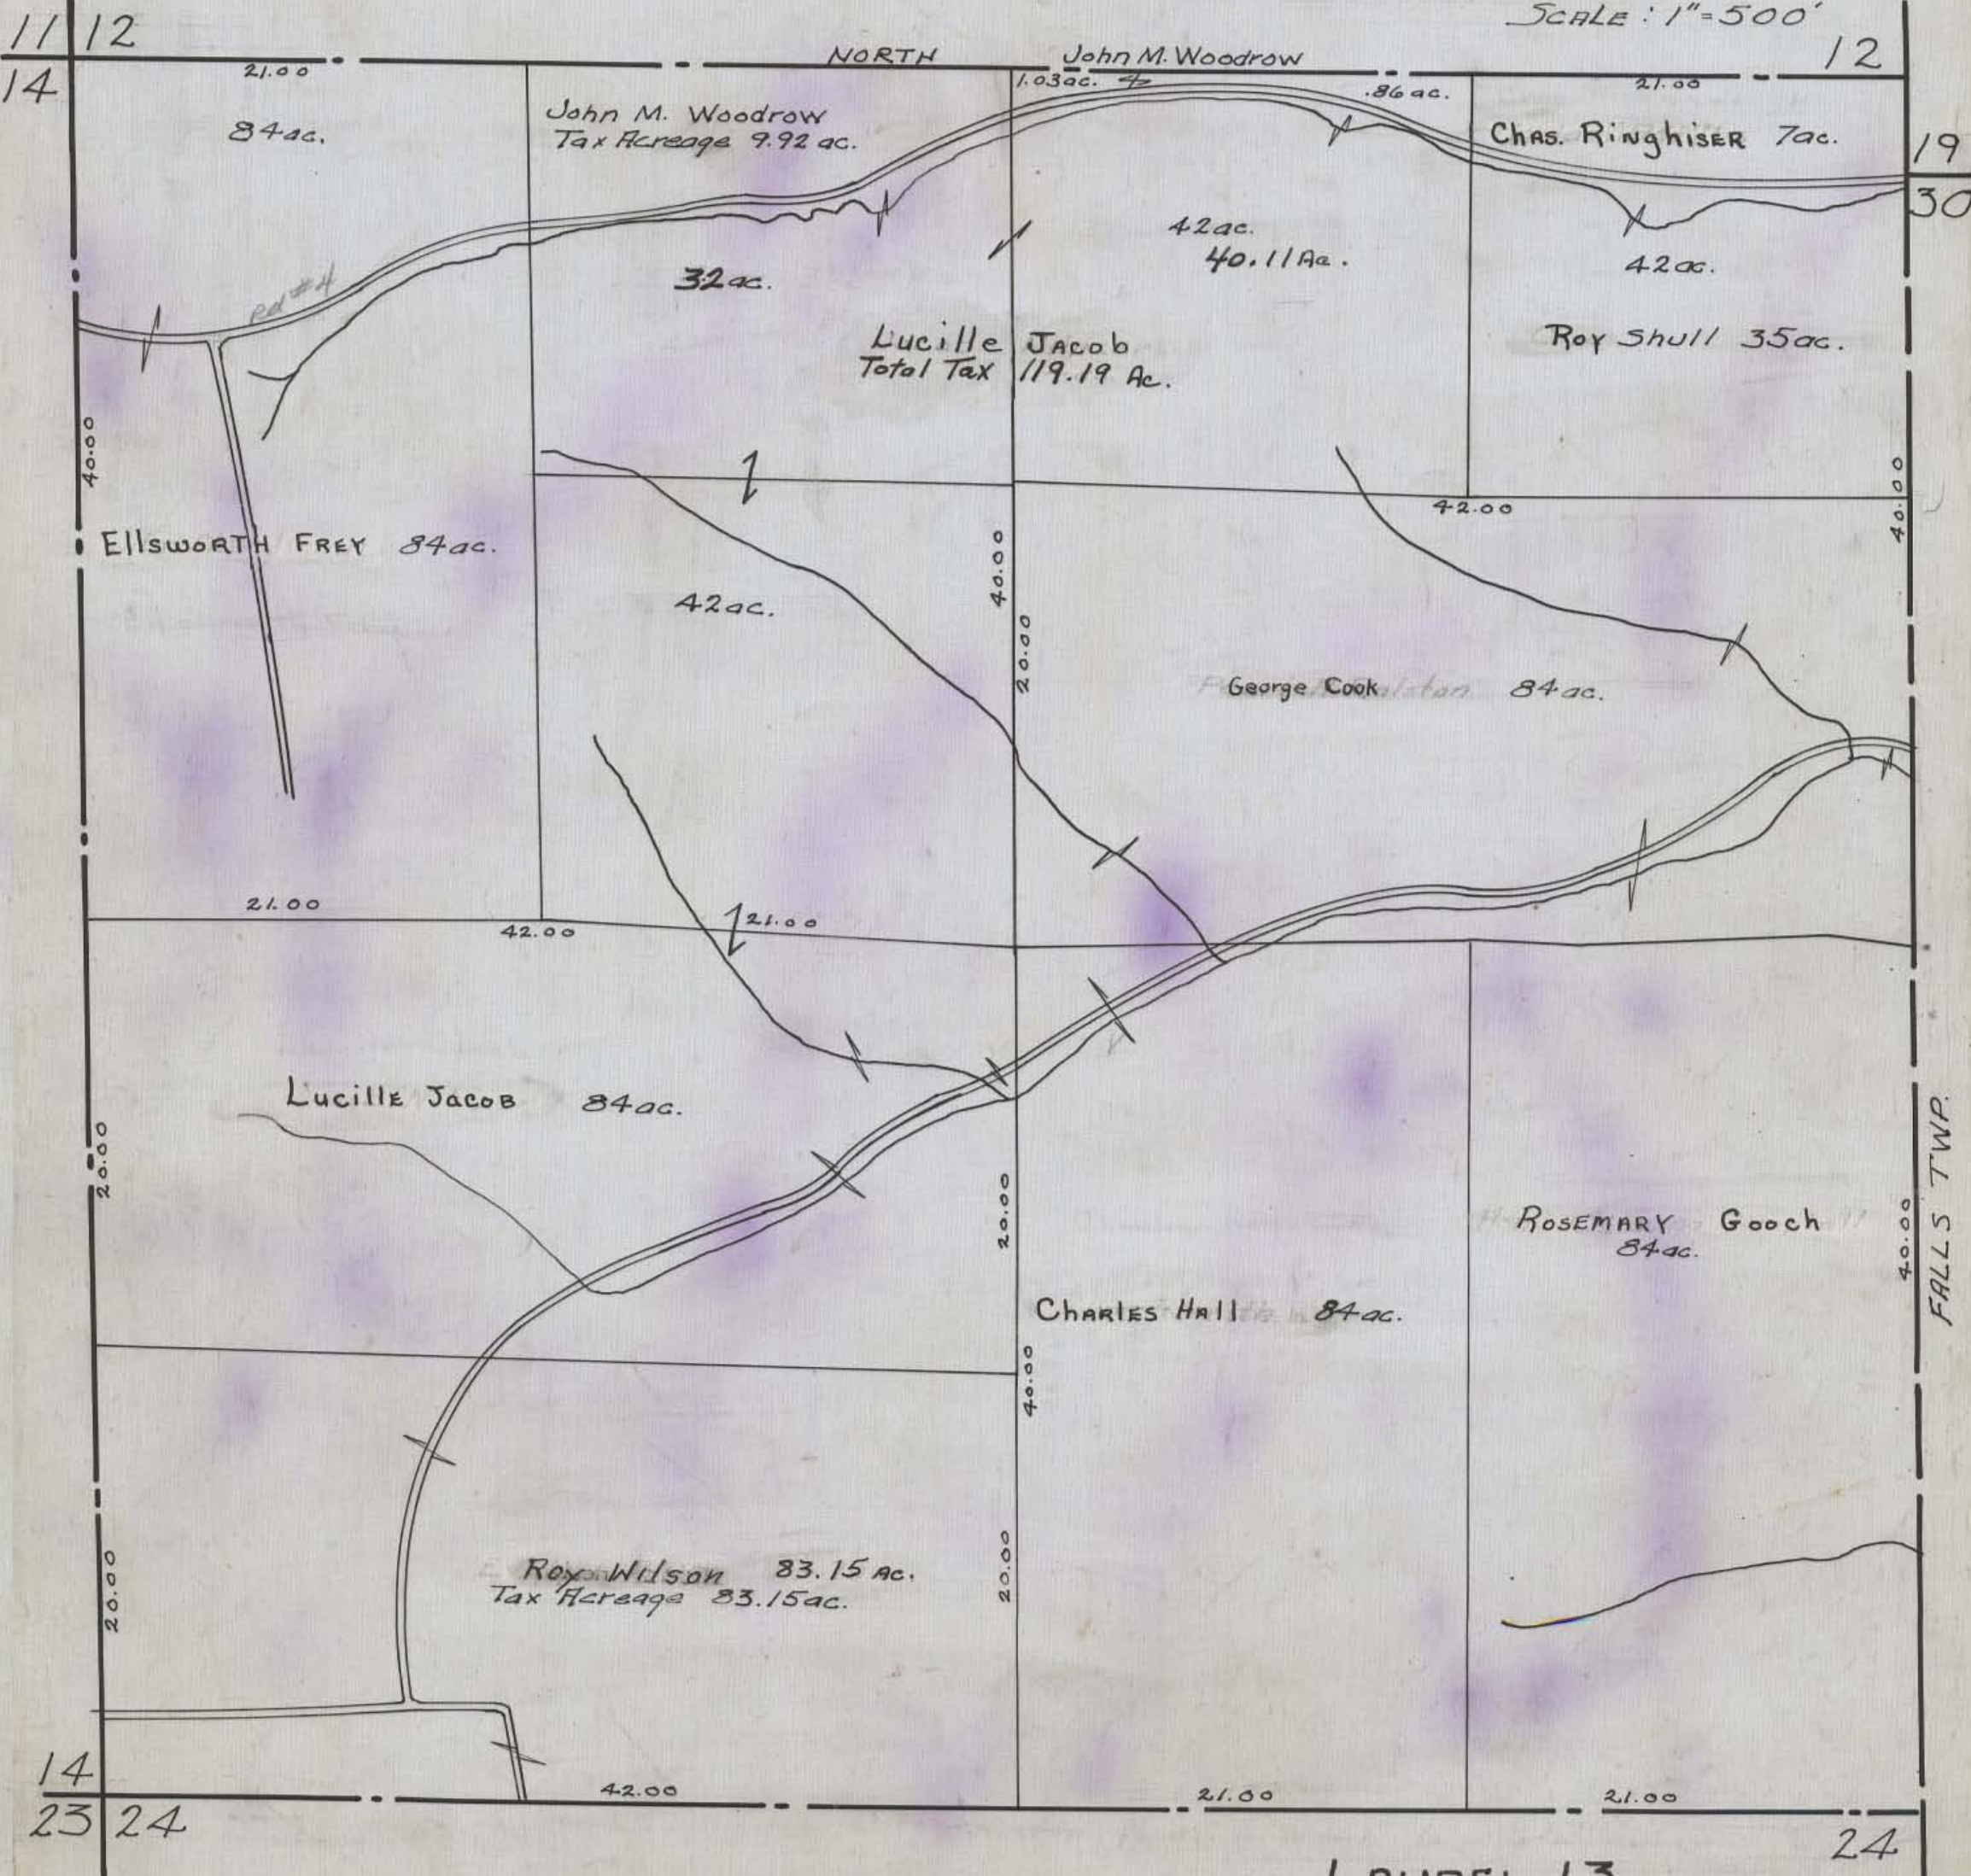

HOCKING COUNTY STATE OHIO

SEC 13 TWP. 12 RANGE 18

LAUREL TWP.

SCALE: 1"=500'

LAUREL 13

30