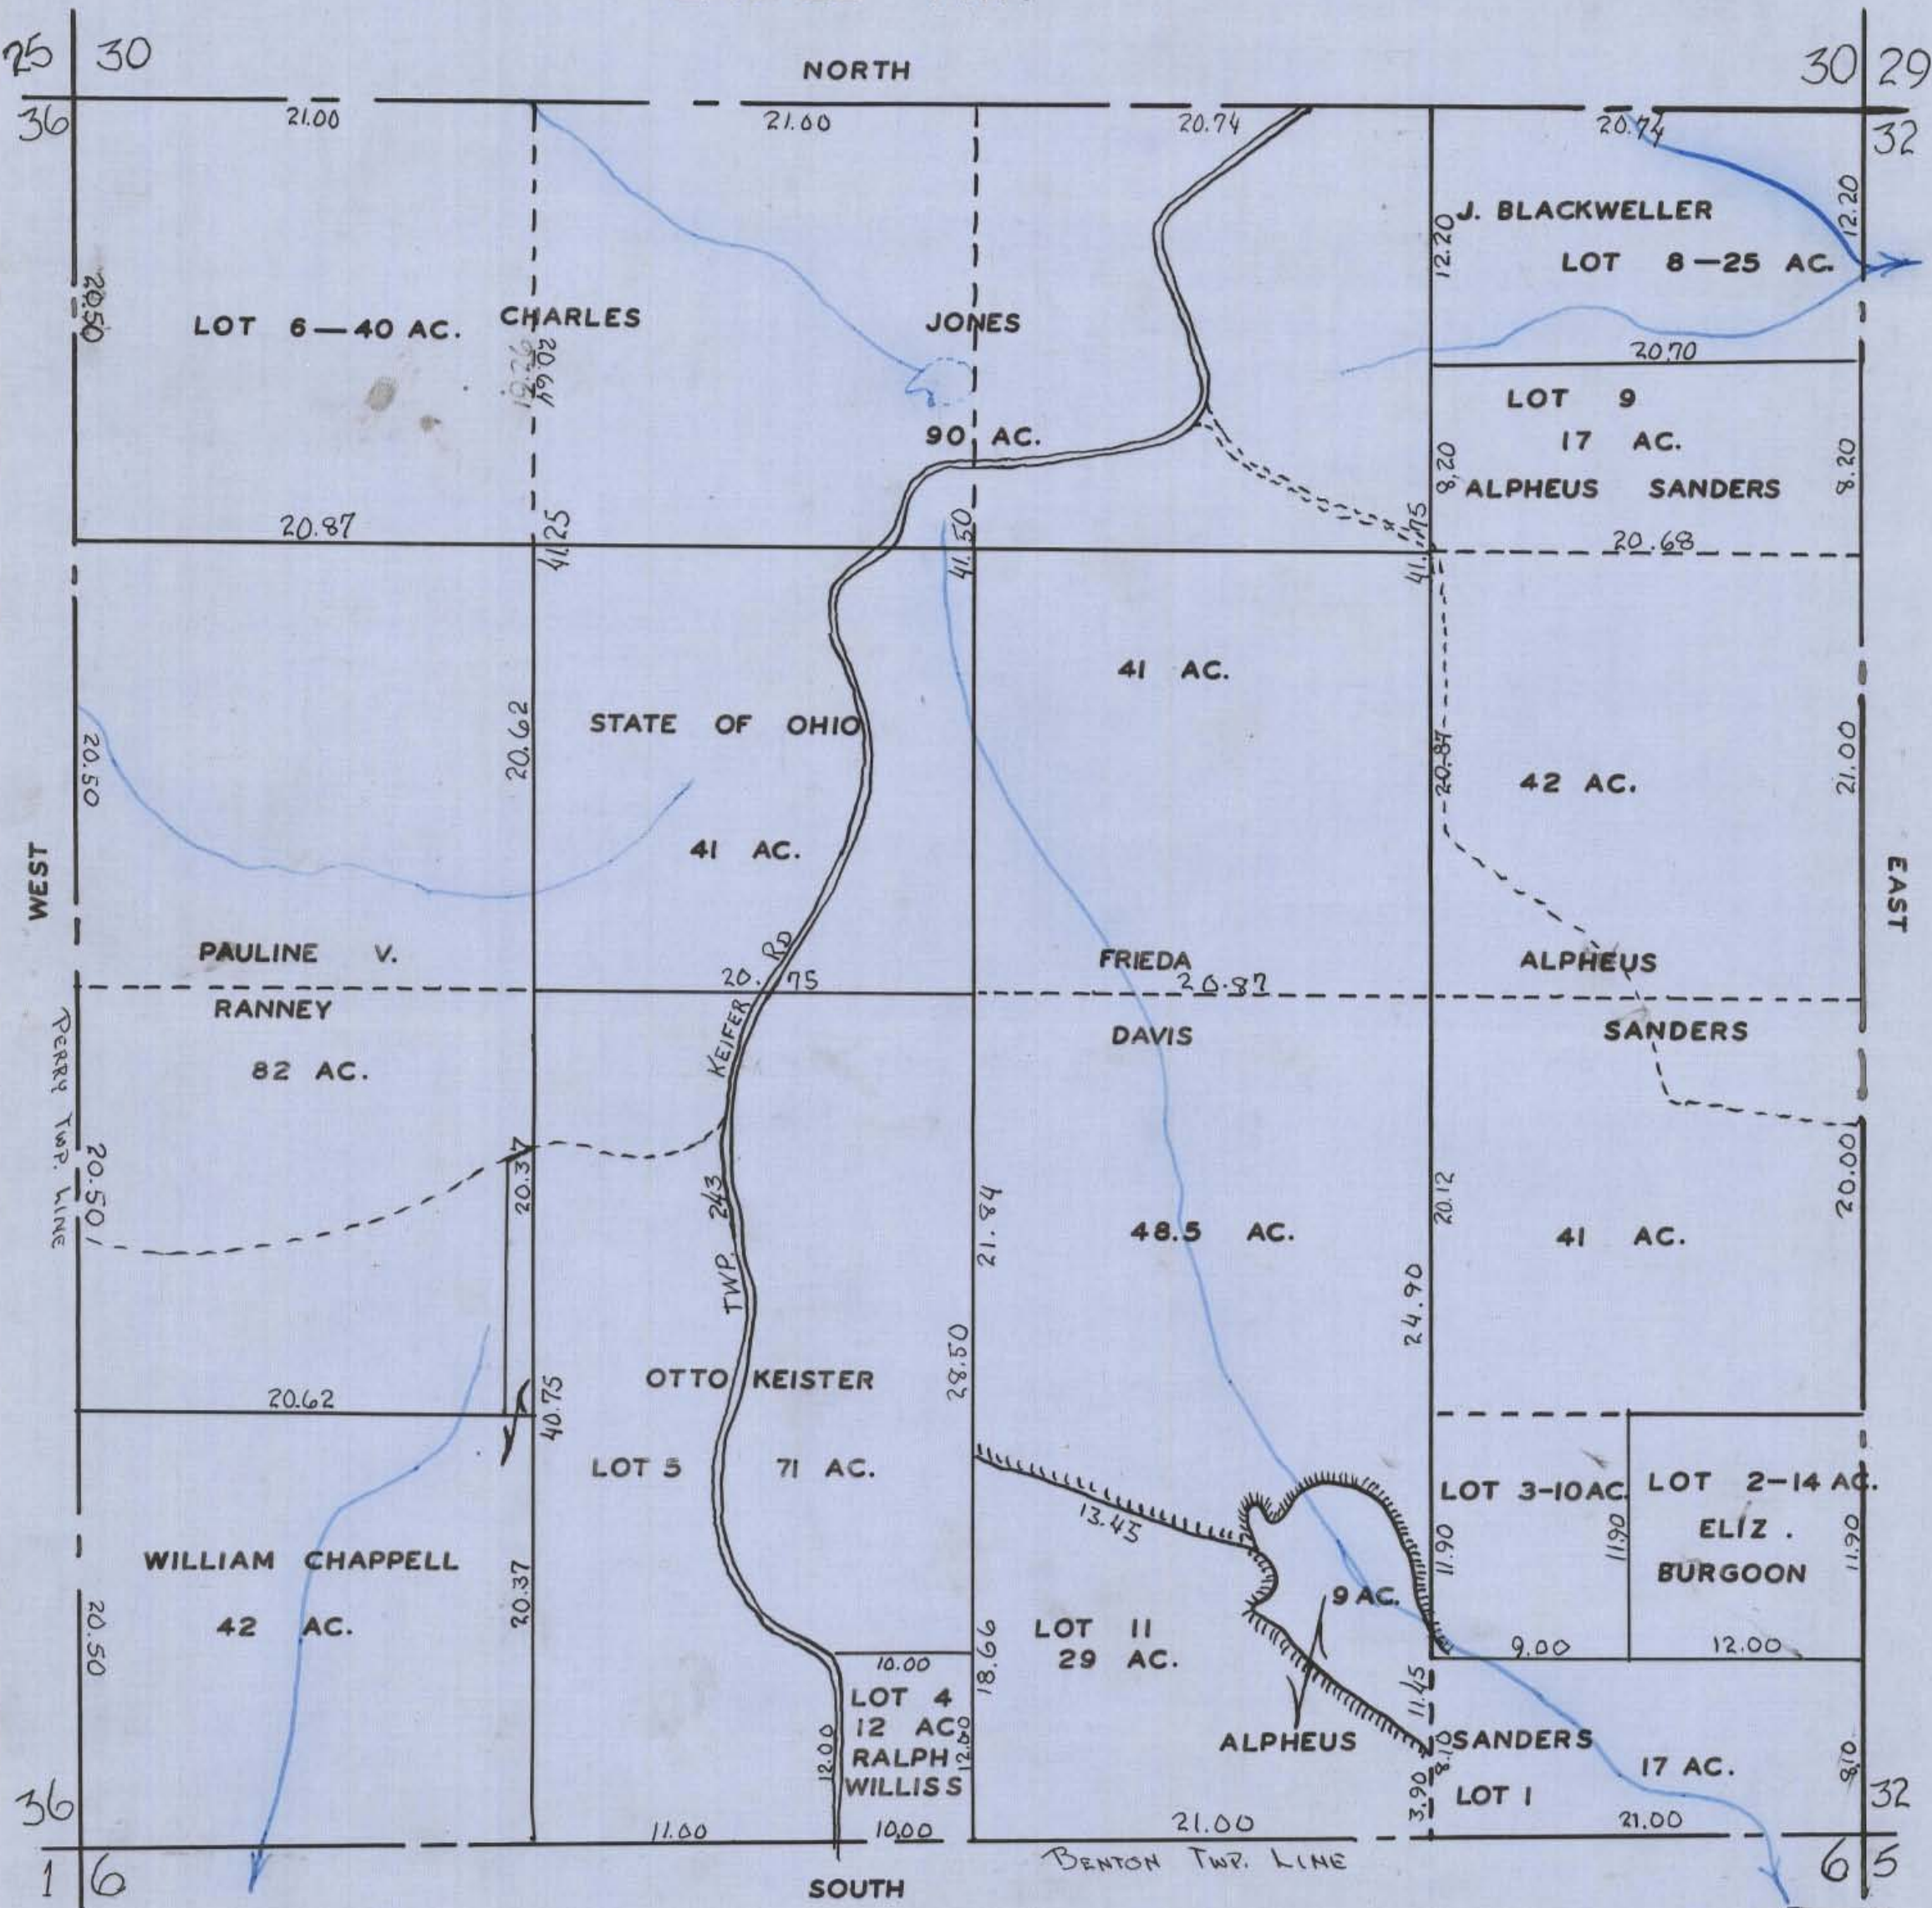

HOCKING COUNTY—STATE OF OHIO

SEC. 31 TWP. 12 RANGE 18

LAUREL TWP.

1"=500'

MRB