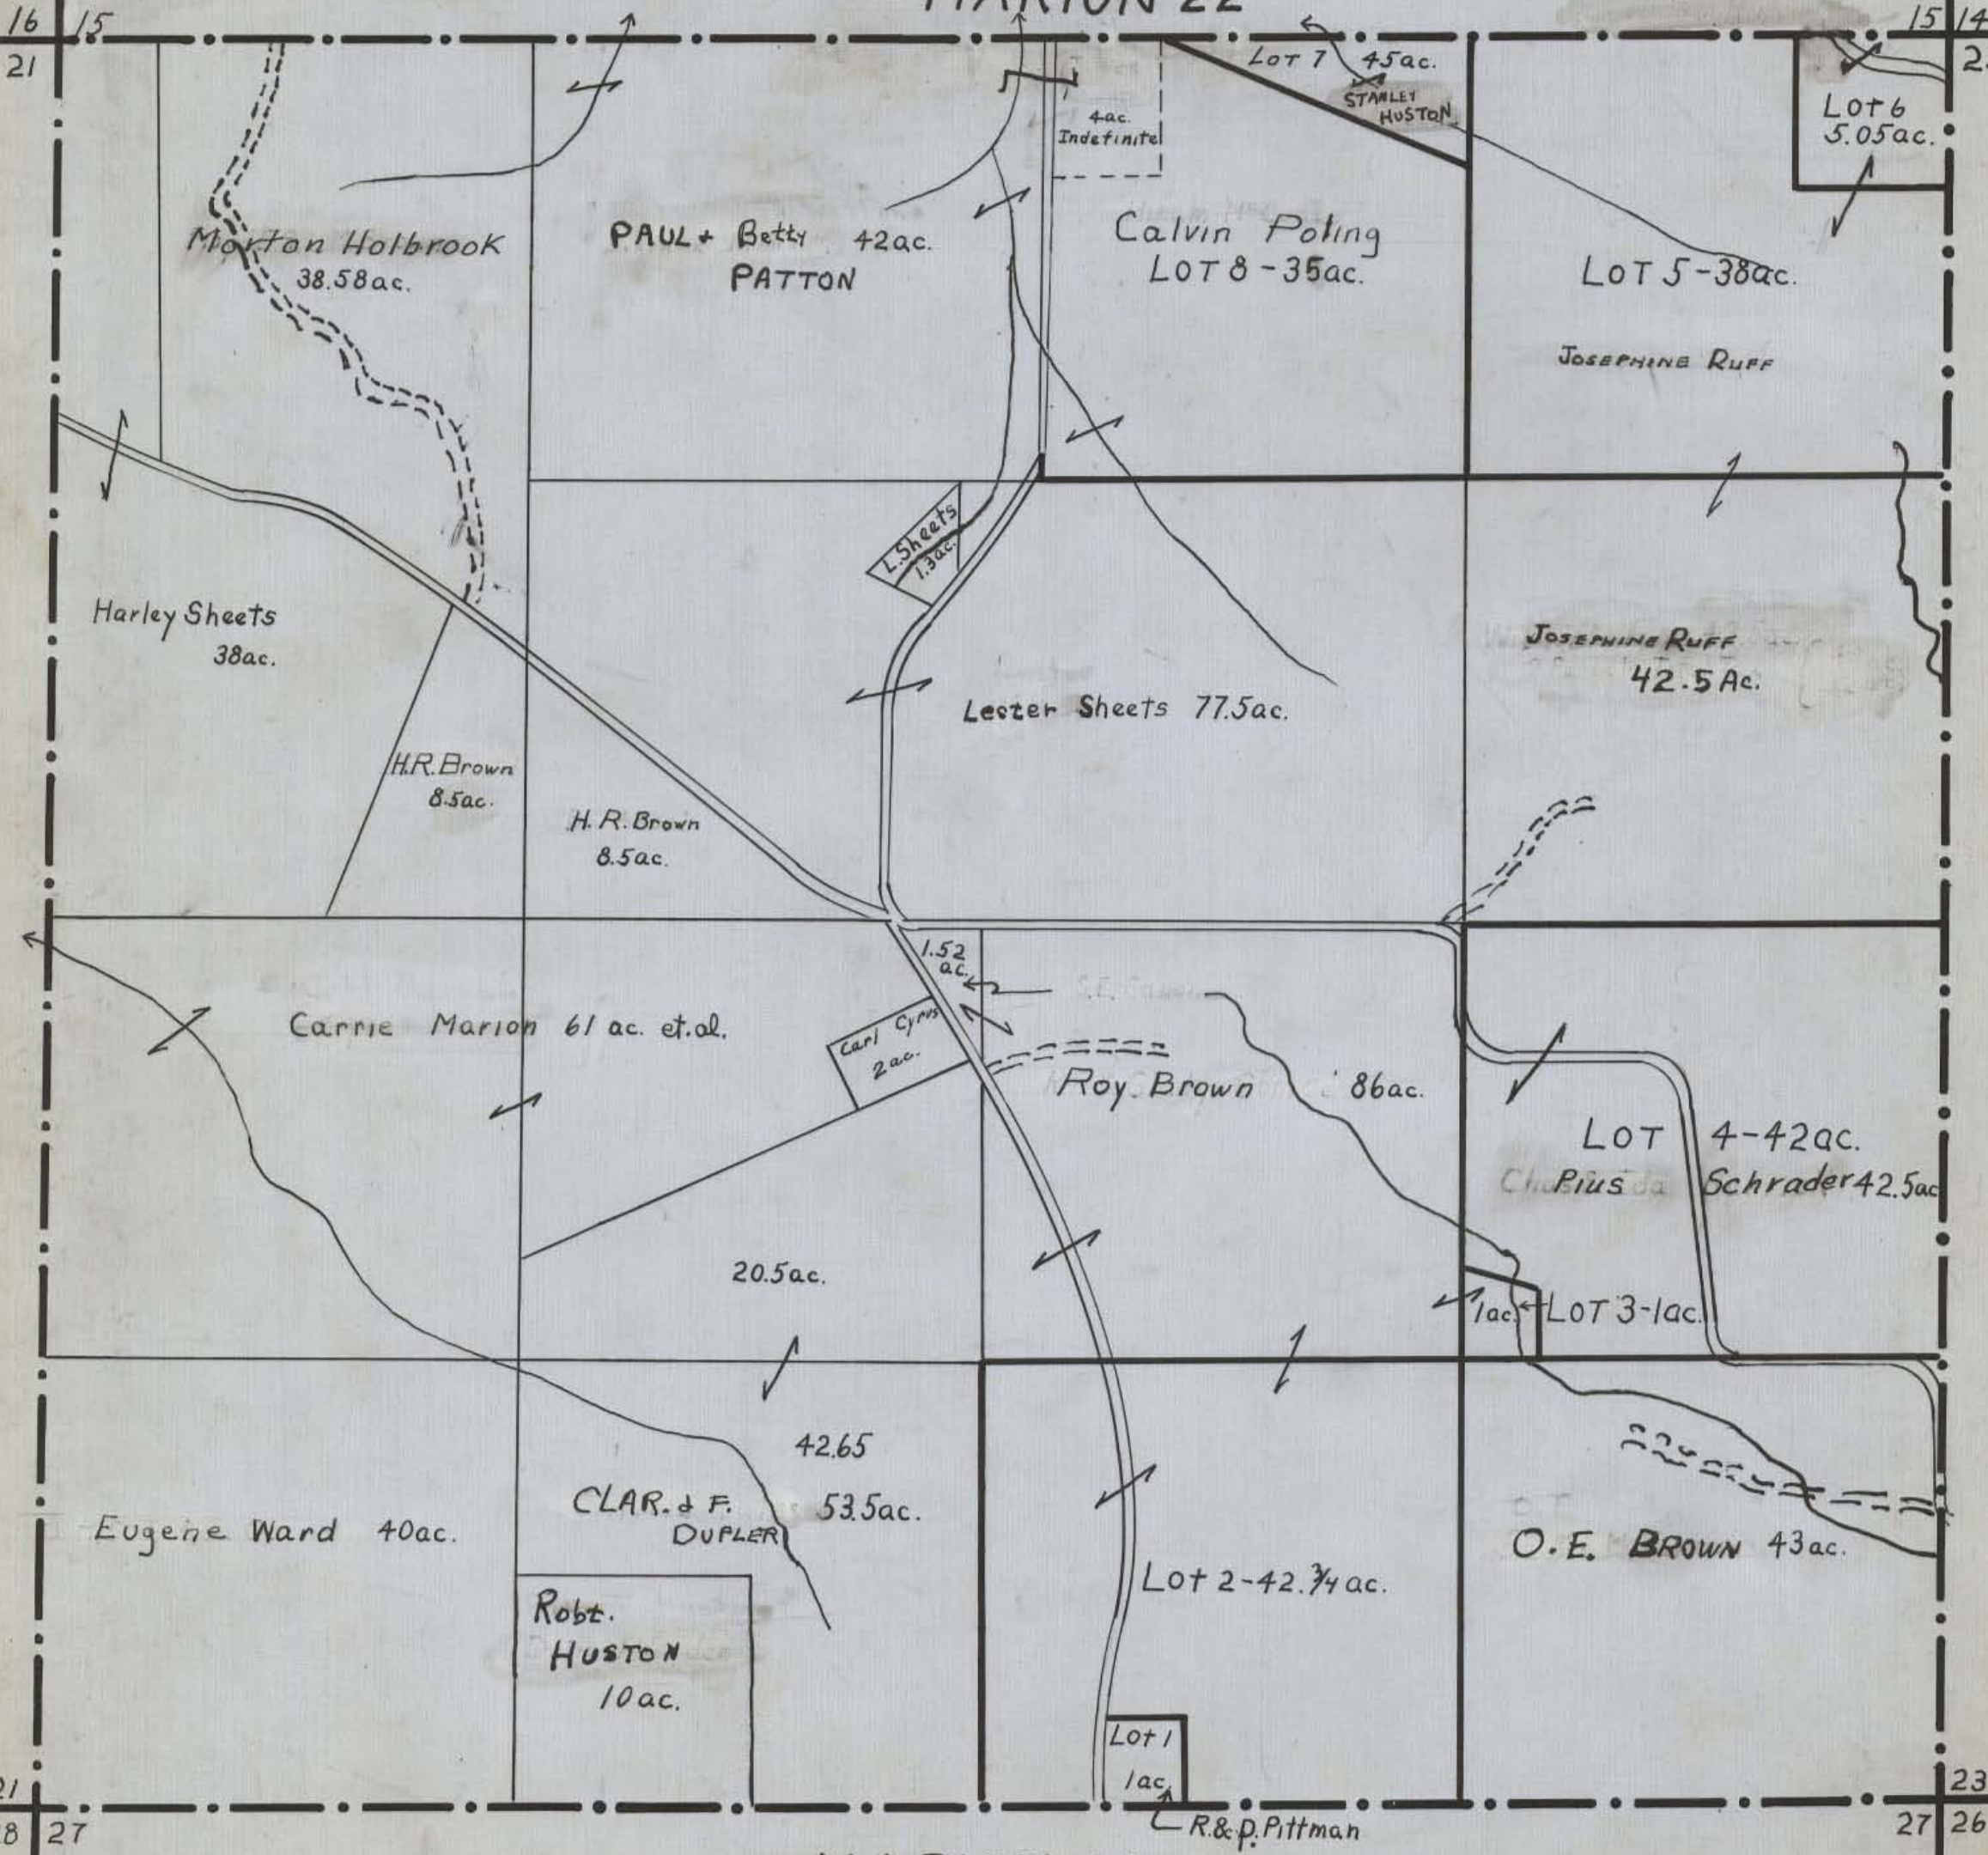

HOCKING COUNTY STATE OHIO
SECTION 22 TWP 15 RANGE 17

MARION 22

Morton Holbrook
38.58 ac.

PAUL + Betty 42 ac.
PATTON

Calvin Poling
LOT 8 - 35 ac.

LOT 5 - 38 ac.

JOSEPHINE RUFF

Harley Sheets
38 ac.

LOT 4 - 42 ac.
Ch. Pius da Schrader 42.5 ac.

20.5 ac.

LOT 3 - 1 ac.

Eugene Ward 40 ac.

CLAR. + F.
DUPLER 53.5 ac.

Lot 2 - 42.74 ac.

O.E. BROWN 43 ac.

Robt.
HUSTON
10 ac.

Lot 1
1 ac.

R. & P. Pittman

MARION 22