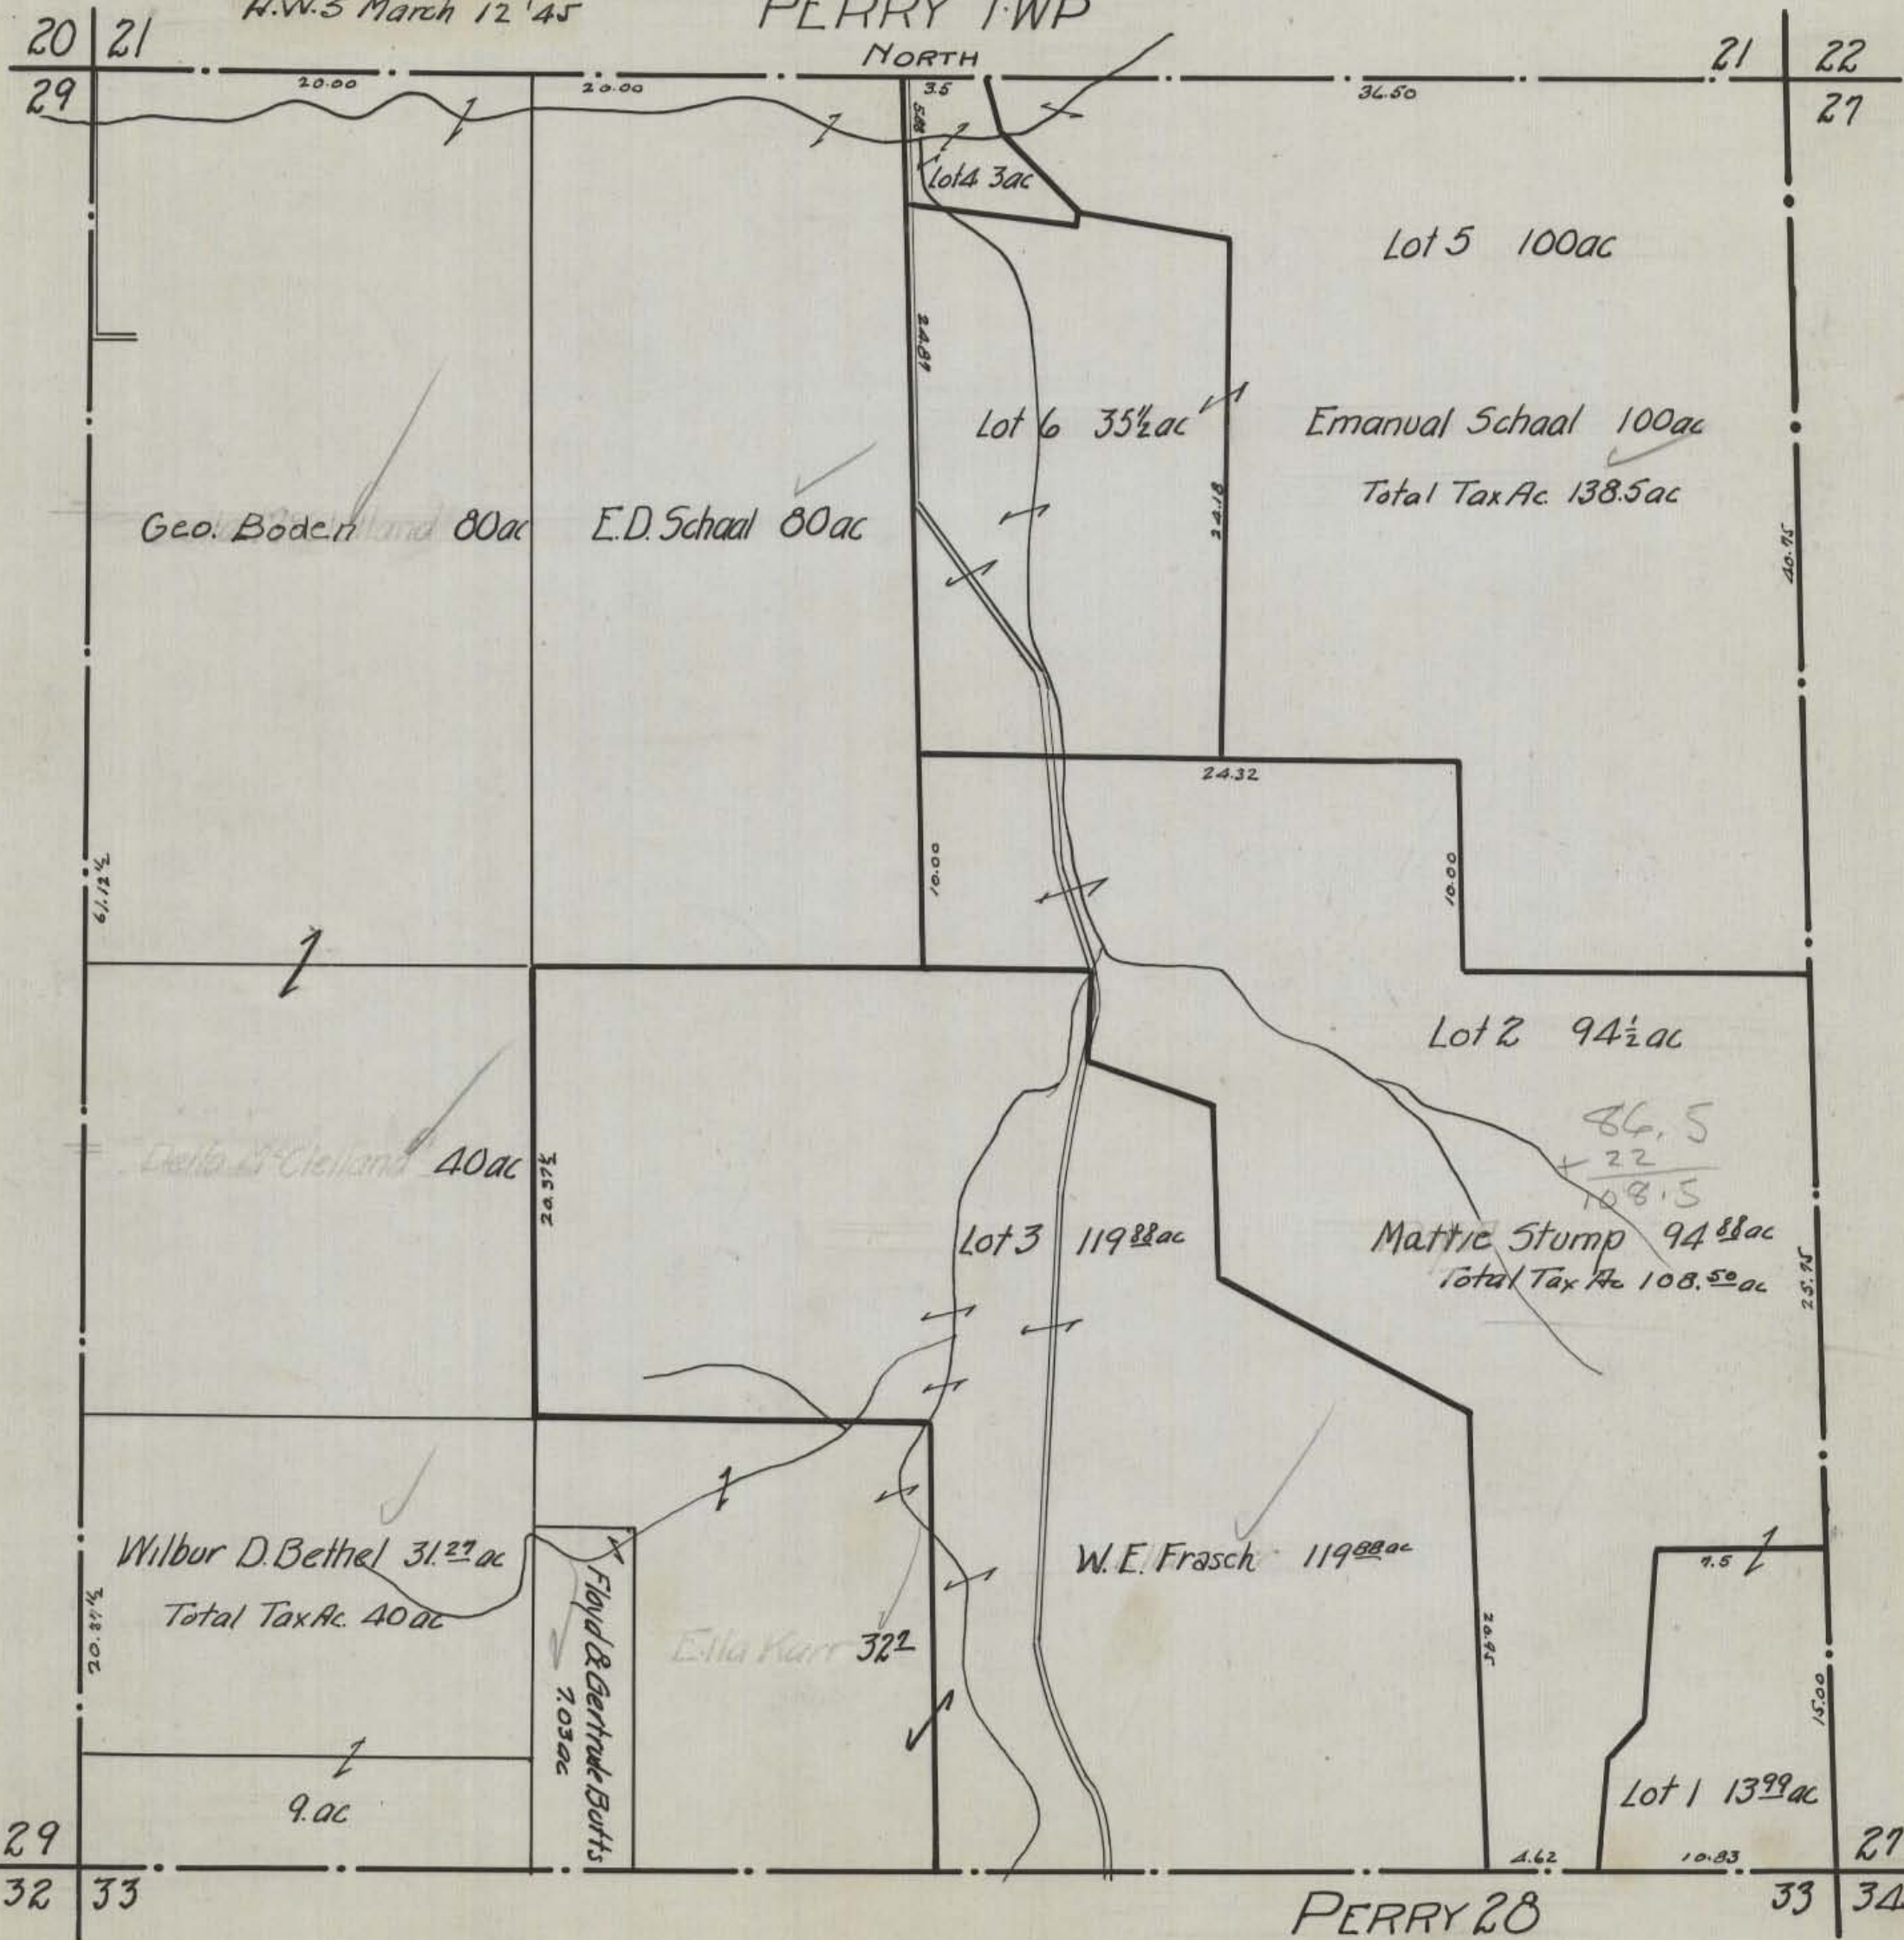

HOCKING COUNTY STATE OHIO

SEC 28 TWP 12 RANGE 19

PERRY TWP

A.W.S March 12 '45

NORTH

Geo. Bodenland 80ac

E.D. Schaal 80ac

Lot 4 3ac

Lot 5 100ac

Lot 6 35½ac

Emanuel Schaal 100ac

Total Tax Ac. 138.5ac

Lot 2 94½ac

Delta Clelland 40ac

Lot 3 119.88ac

Mattie Stump 94.88ac

Total Tax Ac 108.50ac

Wilbur D. Bethel 31.29ac

Total Tax Ac. 40ac

W.E. Frasch 119.88ac

Ella Karr 32.2

Lot 1 139.9ac

Floyd & Gertrude Burts
7.03ac

9.0ac