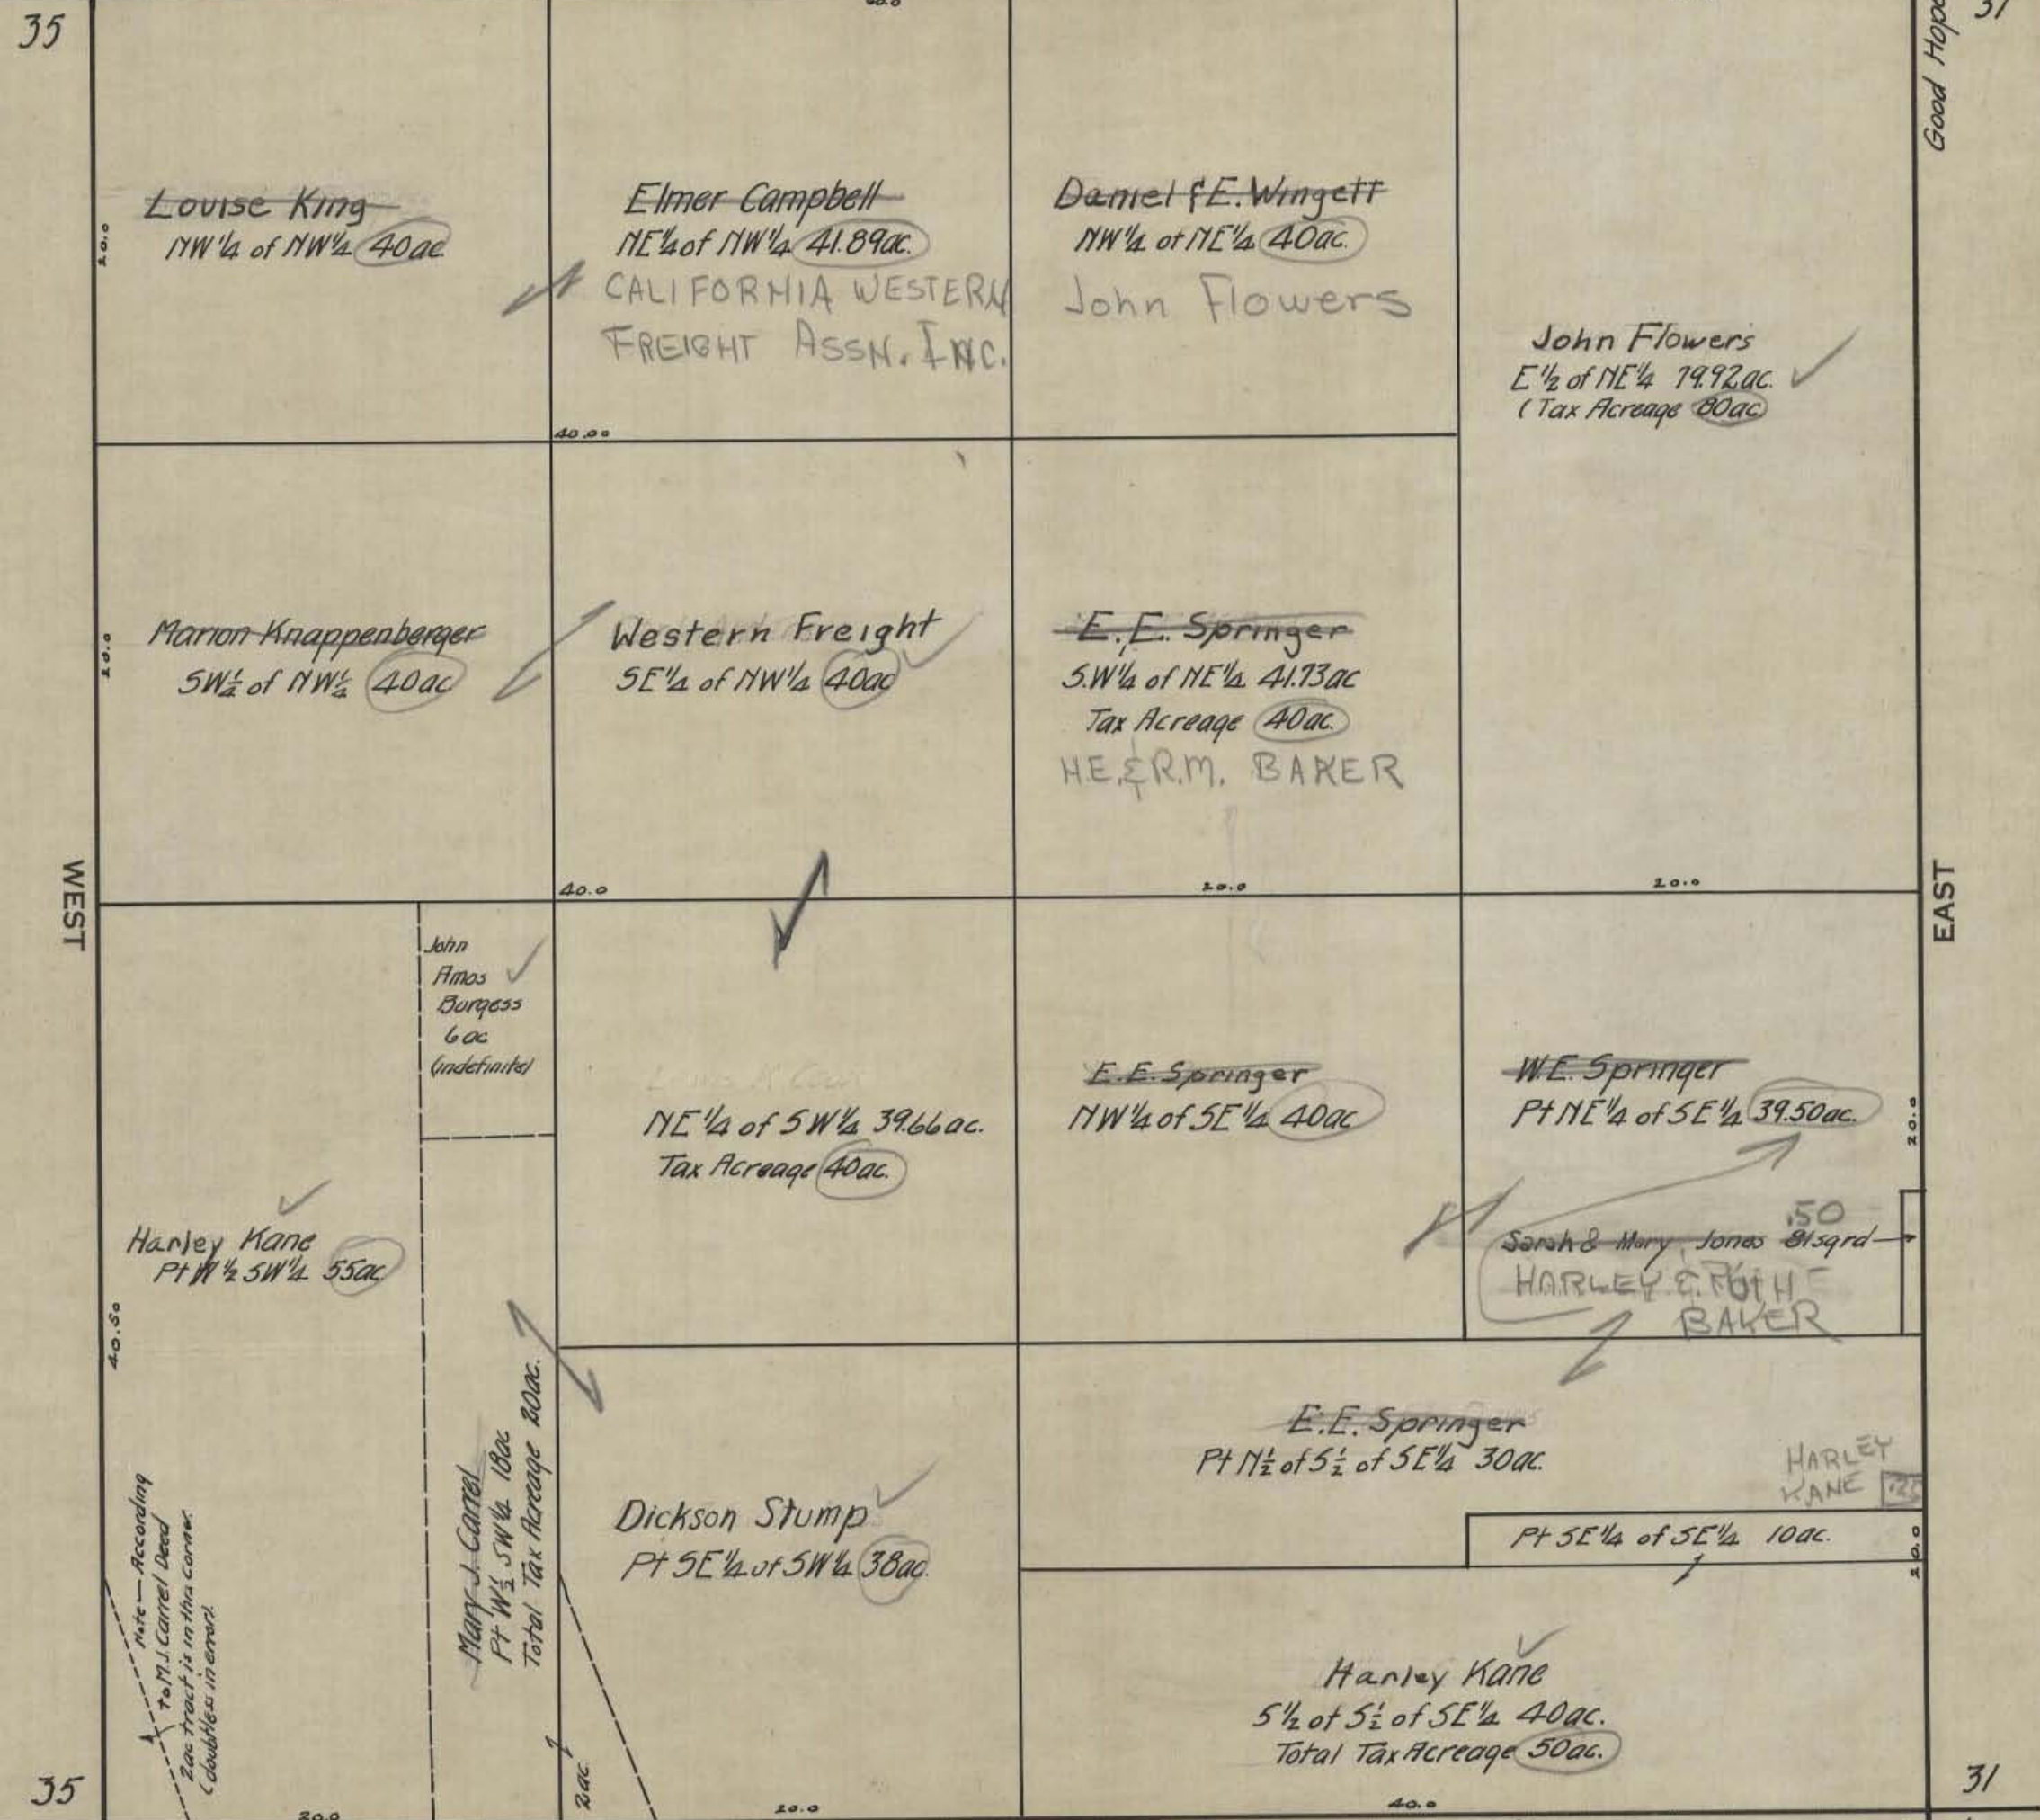

PERRY T 13.

NORTH

SCALE: 500 FEET TO 1 INCH

26 25 A.W. Seabright Apr 29 1939
Madison Twp Fairfield Co.

Twp 30
31
Good Hope

WEST

EAST

SOUTH

PERRY 36 T 13

Twp 1
6
Laurel Twp

35

31

2

1

1