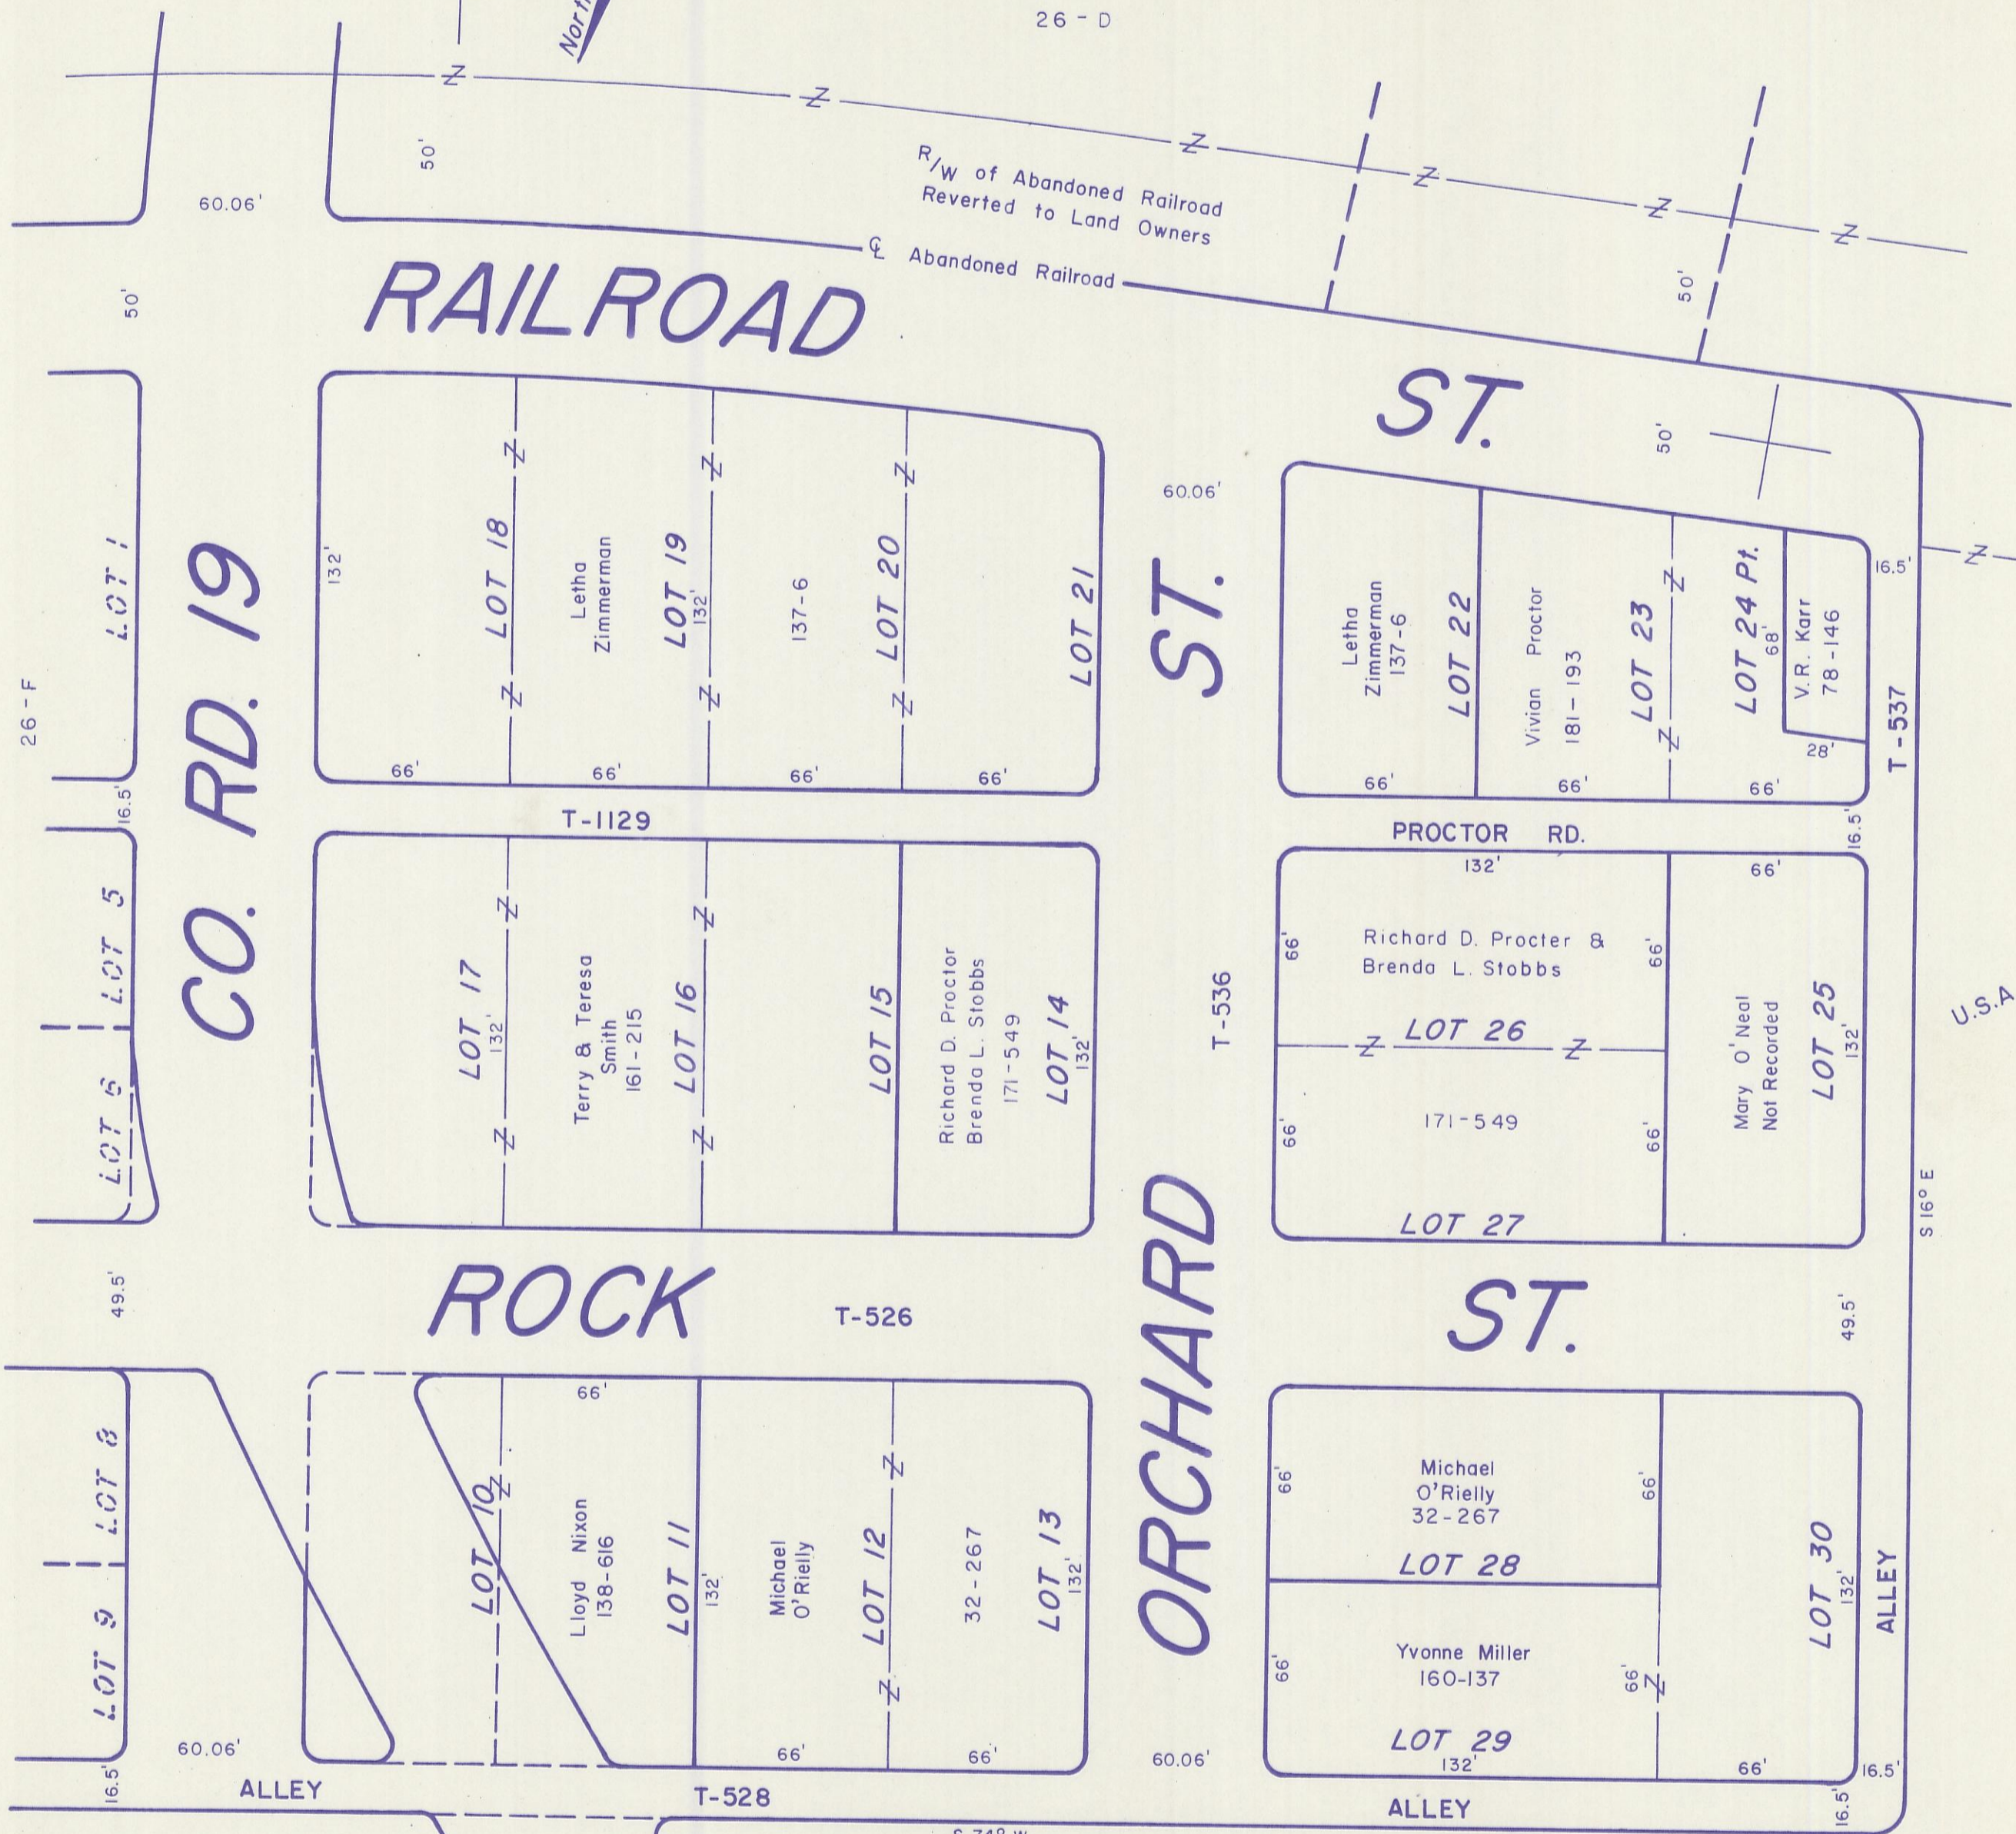

HOCKING COUNTY

FALLS GORE

SEC. 26 T 14 R 16

BURGESSVILLE
(NOW GORE)

26 - G

26 - D

U.S.A.

U.S.A.

U.S.A.

(NOW GORE)
BURGESSVILLE 26-G