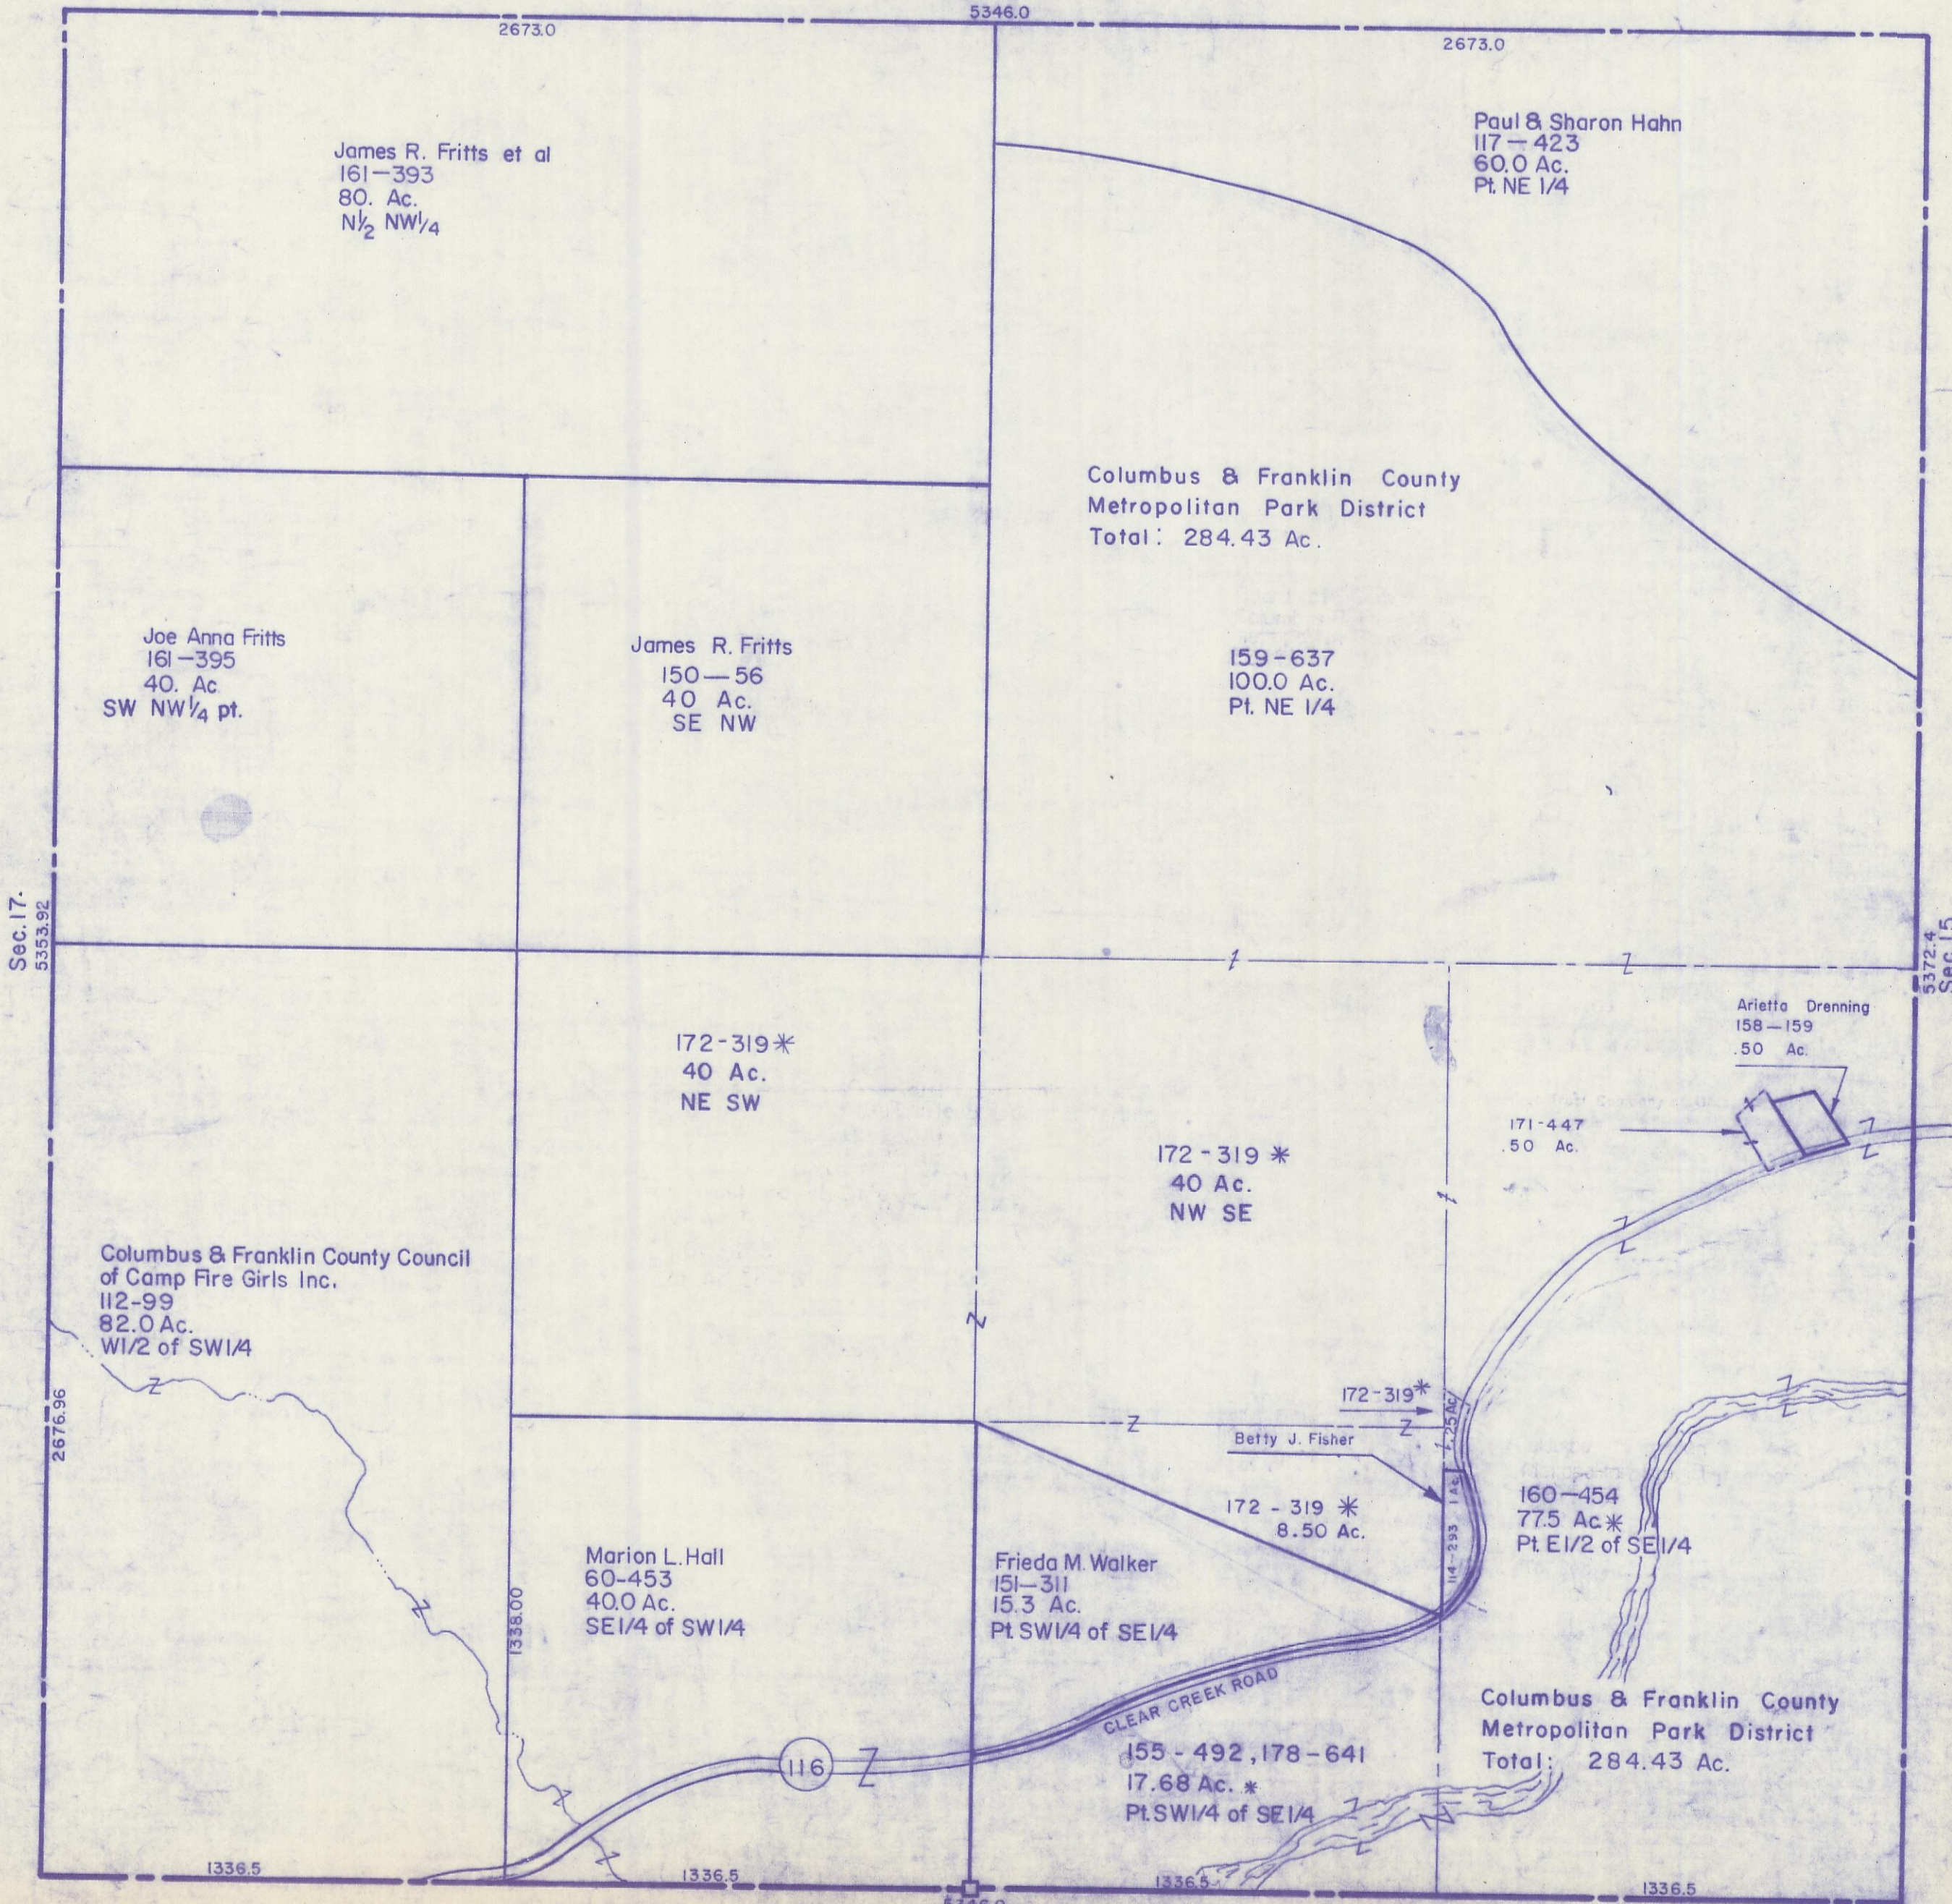

HOCKING COUNTY

Sec.16 T13 R18

GOOD HOPE TWP.

Scale=1"=400'

FAIRFIELD CO.

5346.0

Sec. 16