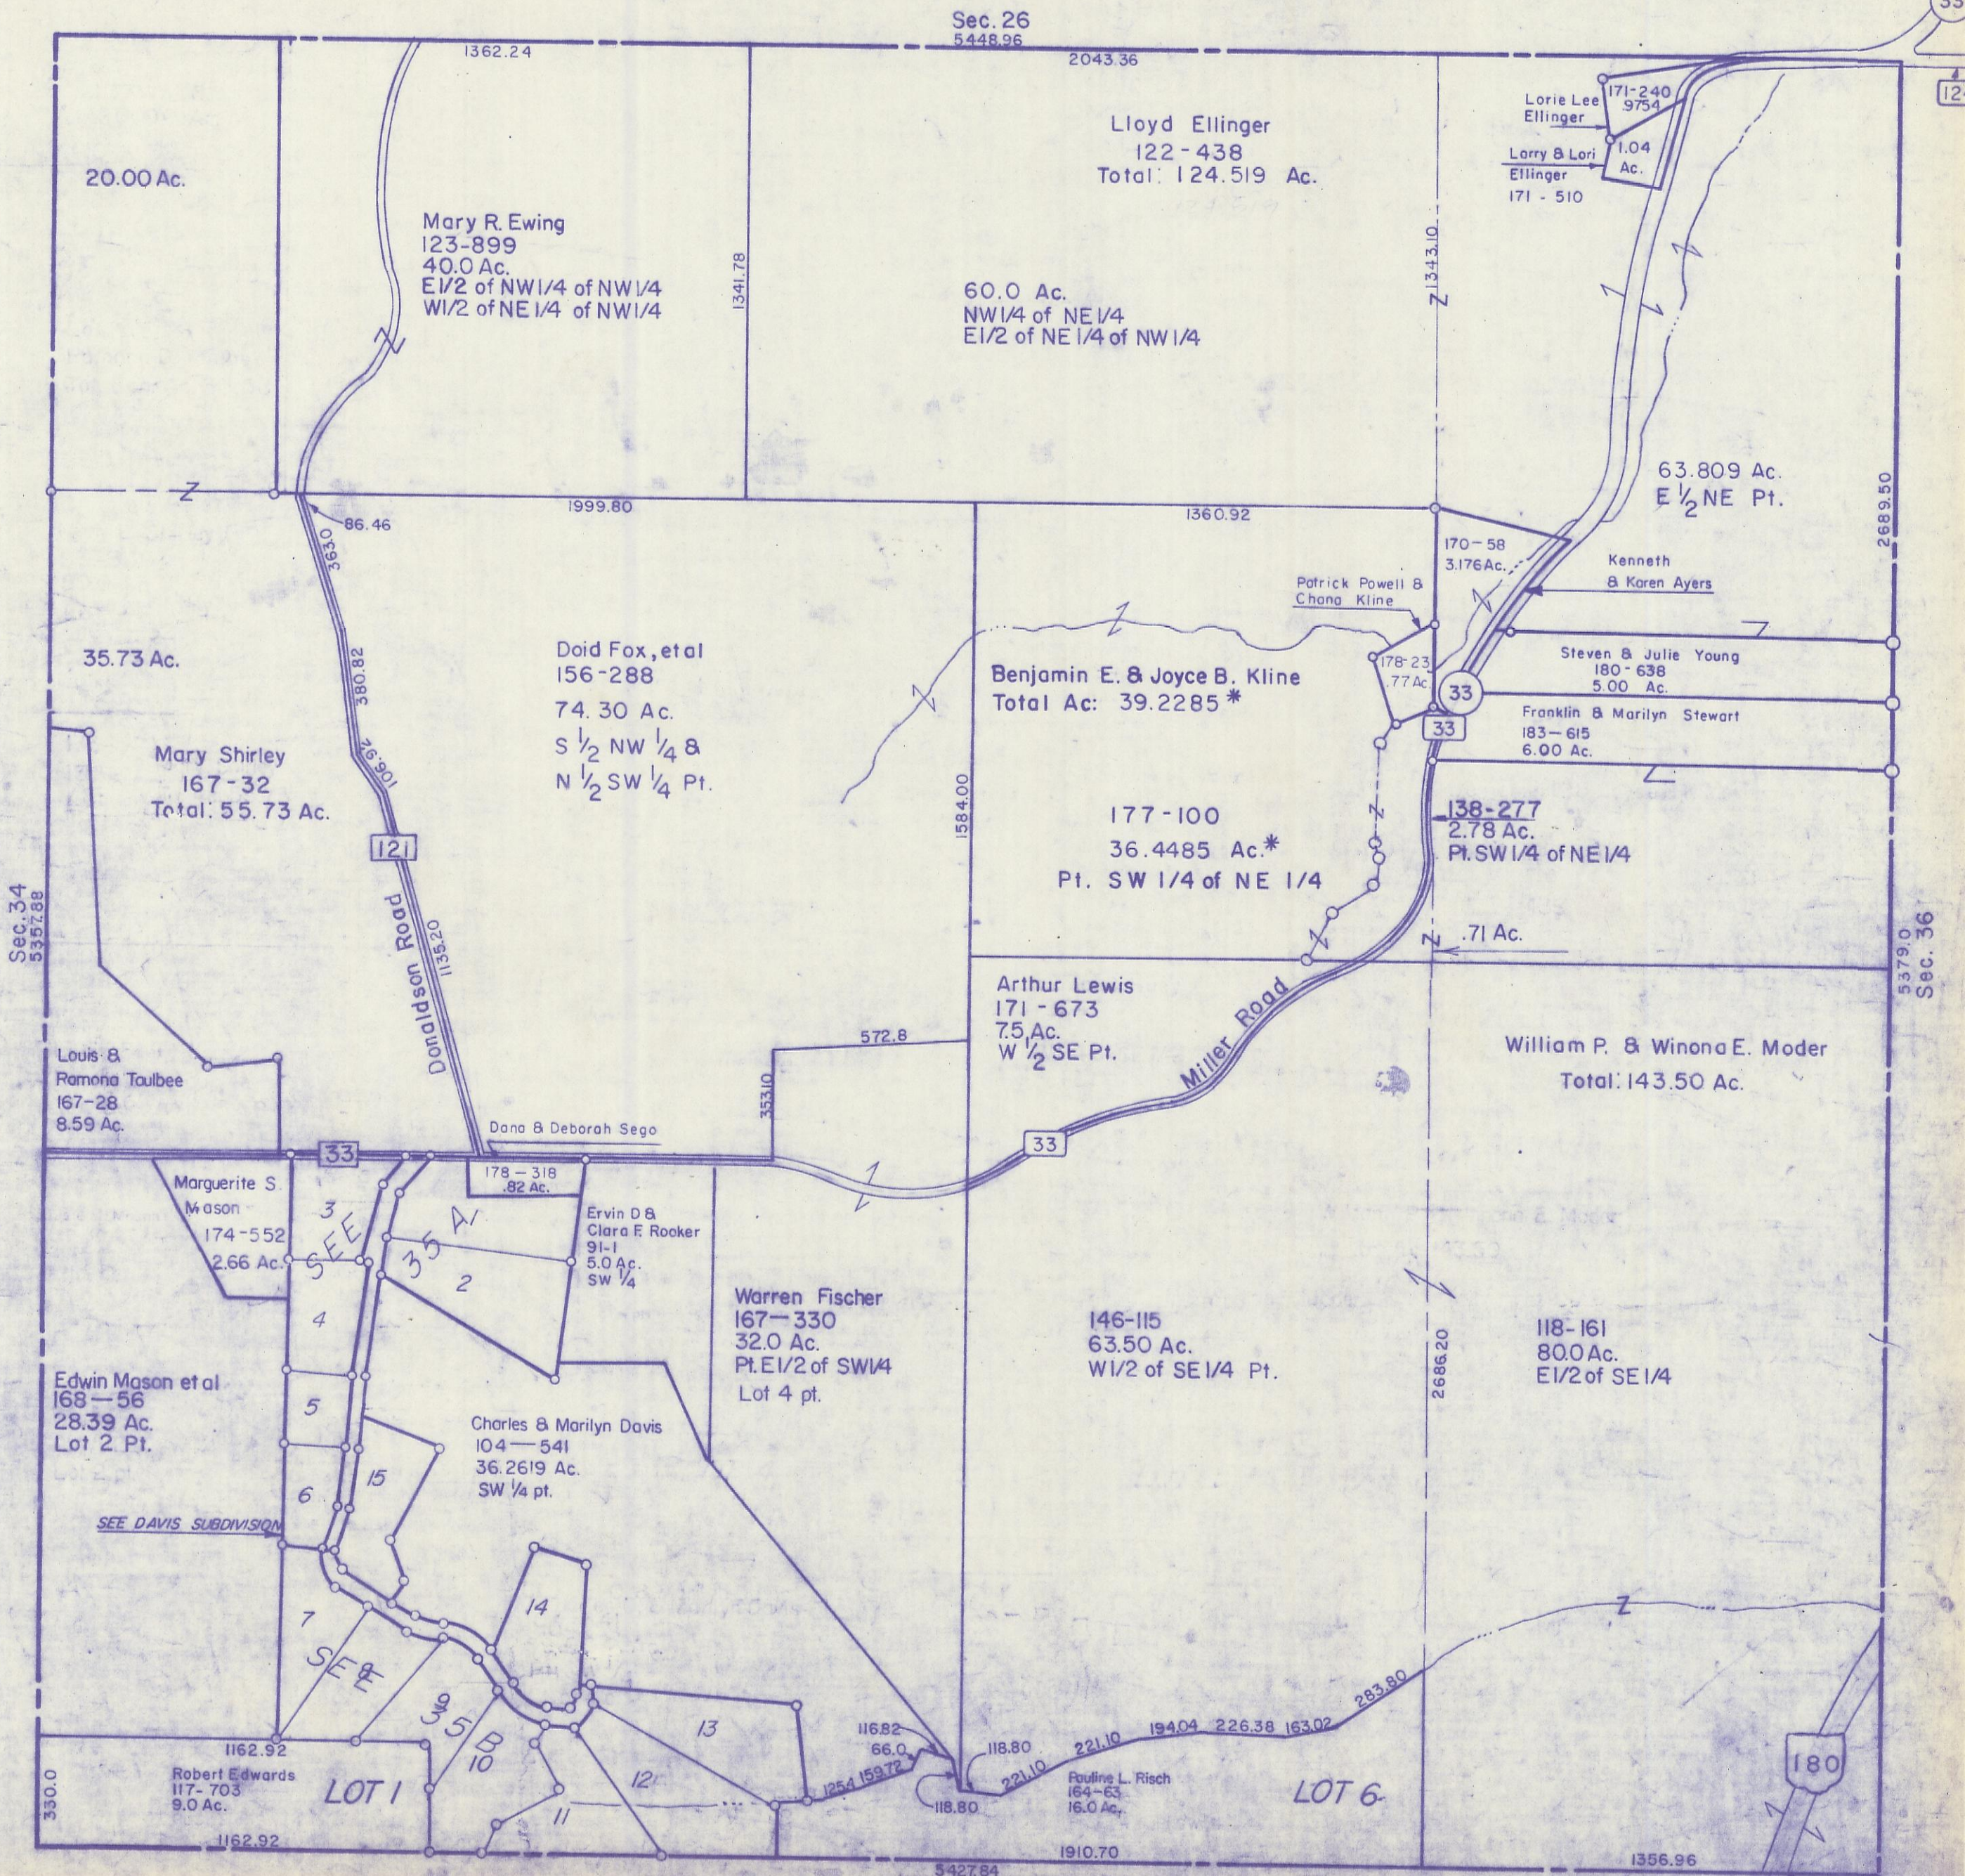

HOCKING COUNTY

Sec. 35 T13 R18

GOOD HOPE TWP.

Scale = 1" = 400'

Laurel Twp. Sec. 2

Sec. 35

Sec. 1

33

124

Sec. 34
5357.88

5379.0
Sec. 36

180