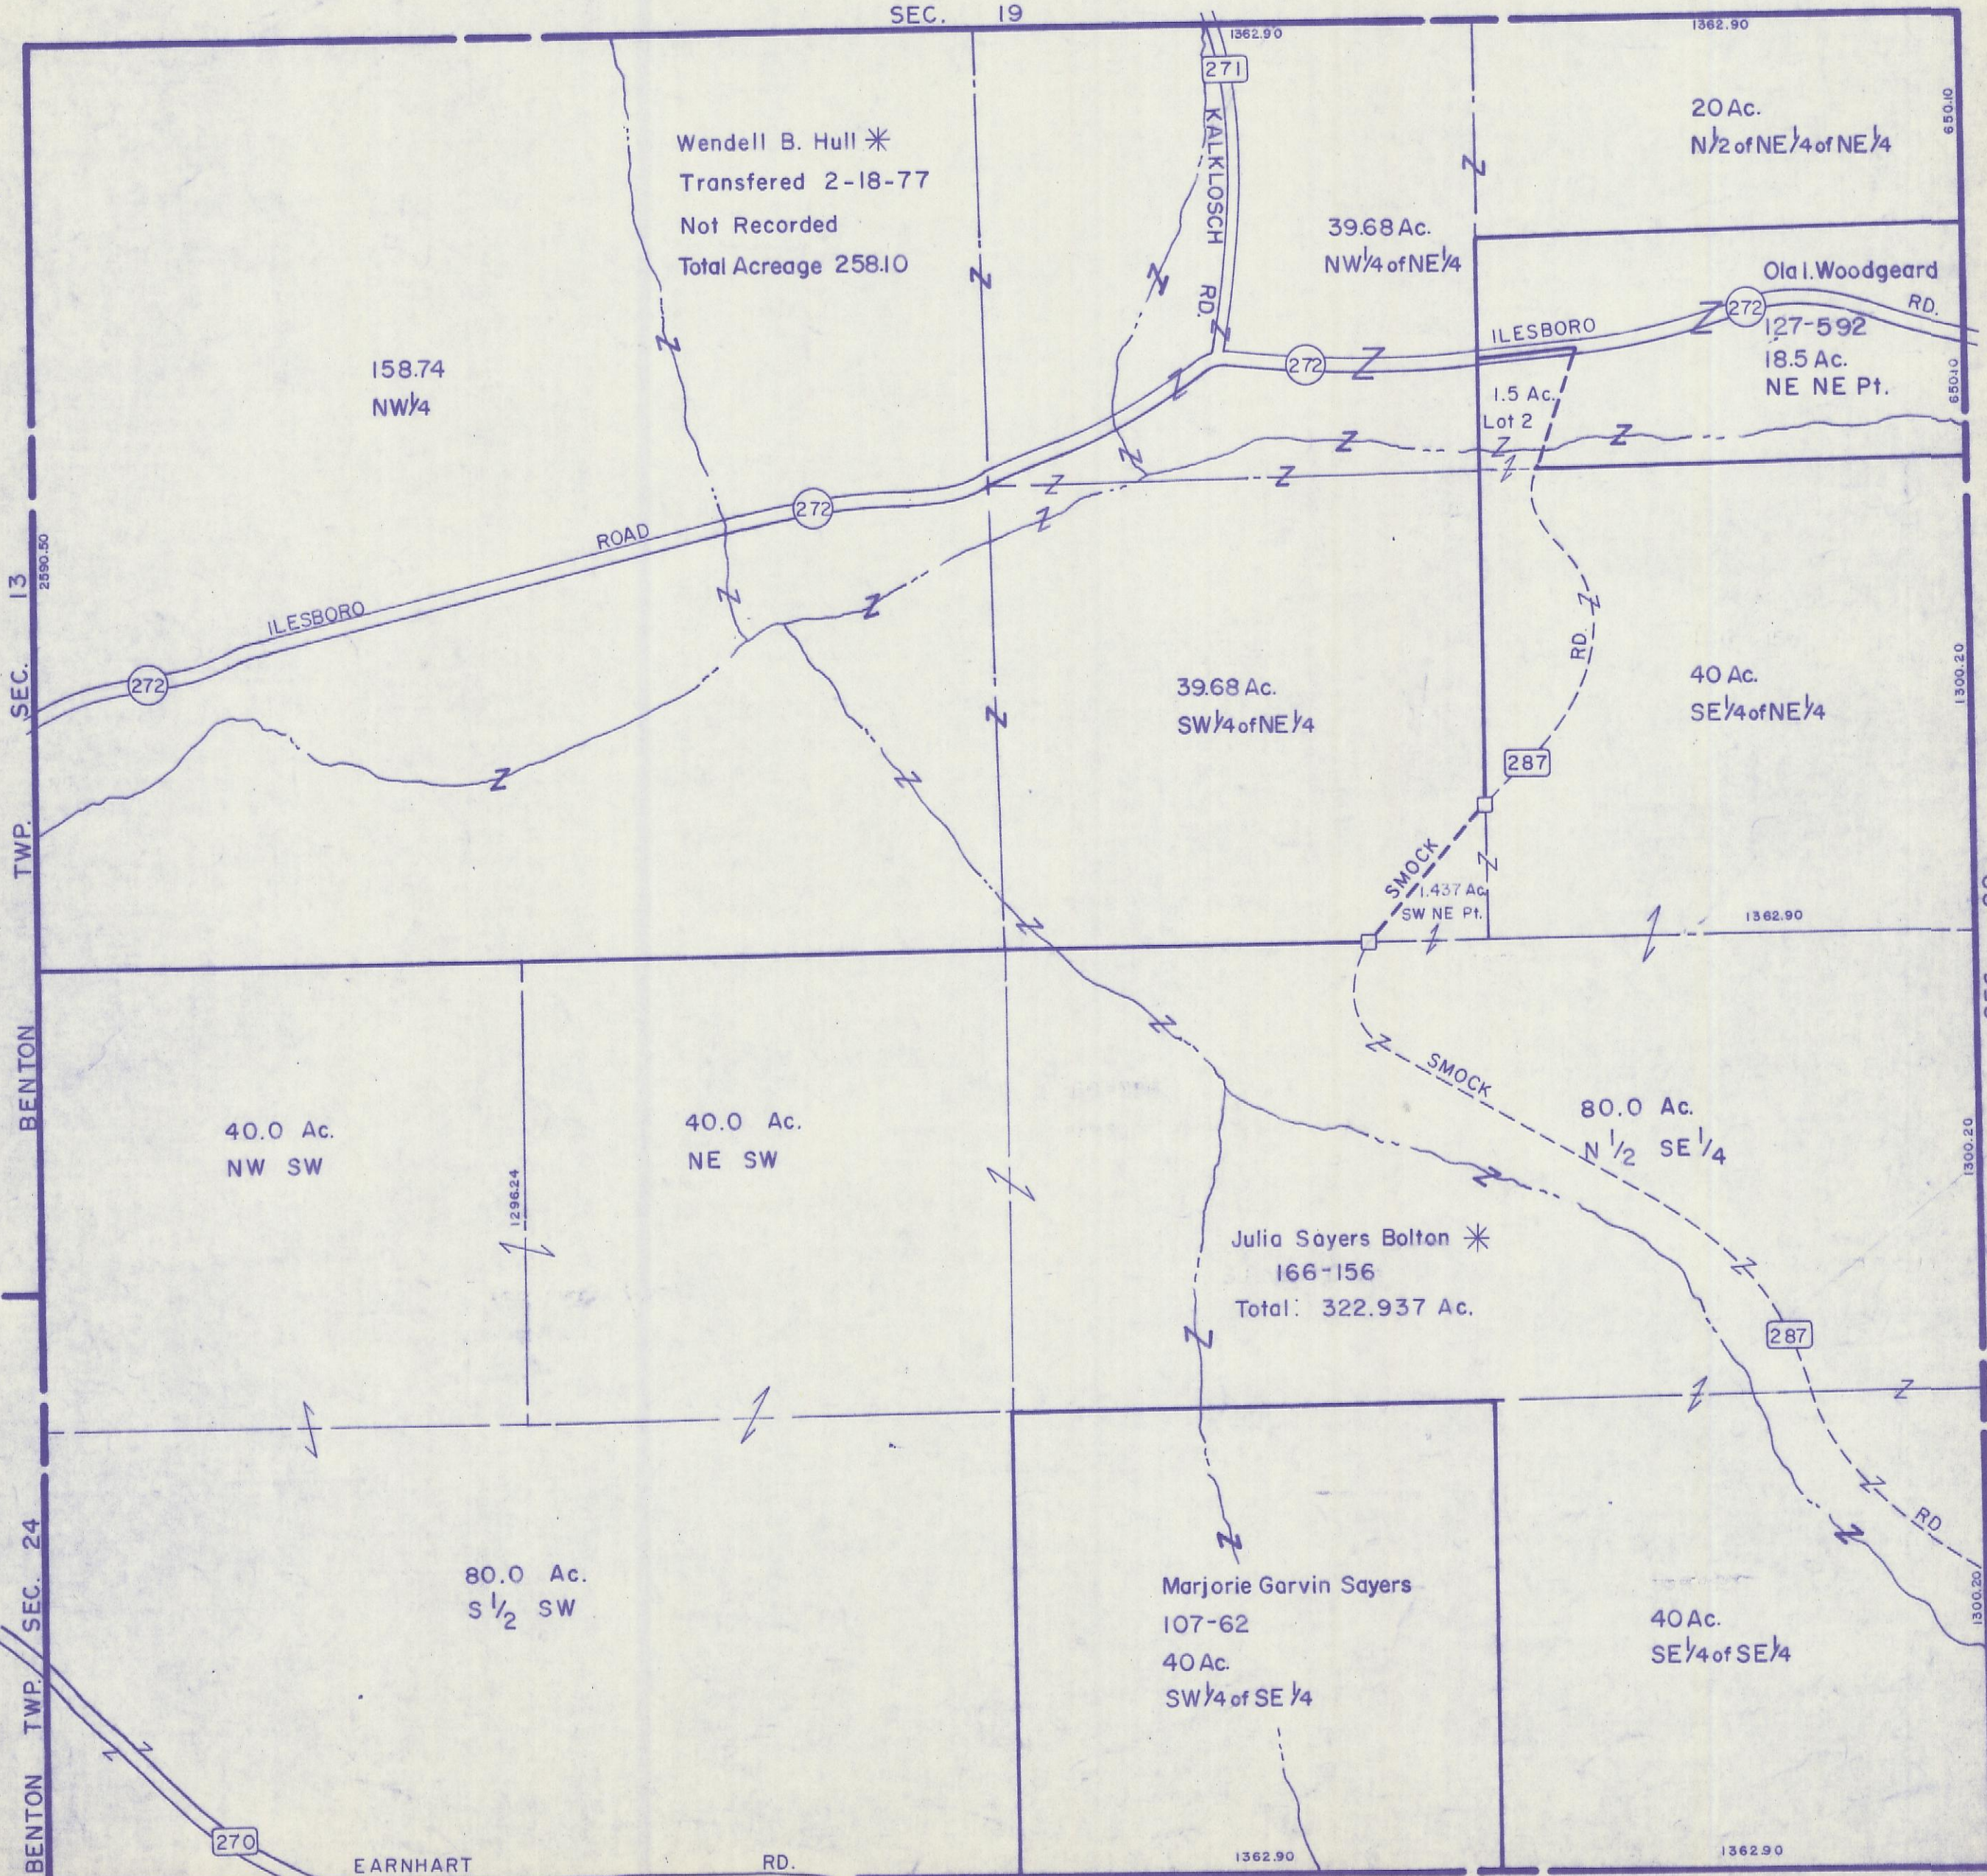

HOCKING COUNTY

Sec. 30 T 13 R 17

WASHINGTON TWP.

Scale 1"=400'

SEC. 19

SEC. 30