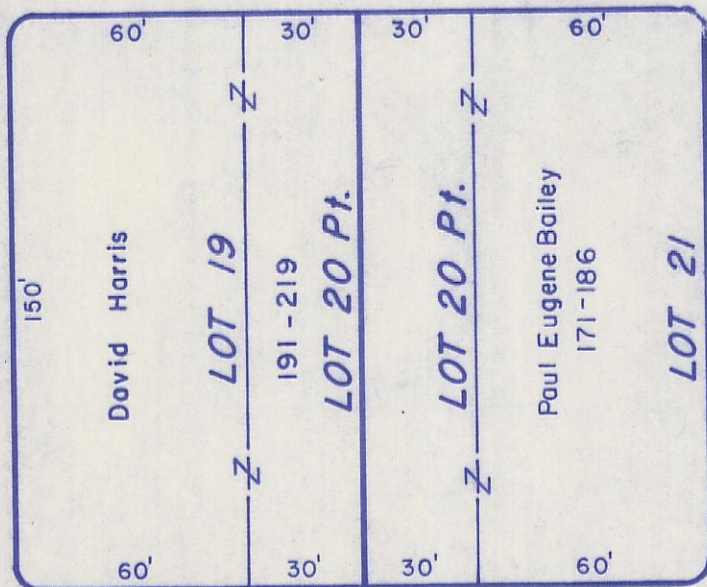

HOCKING COUNTY

FALLS GORE

SEC. 26 T 14 R 16

HAMLINVILLE
(NOW GORE)

26 - A

U.S.A.

U.S.A.

S 79° W

ST.

RISING

STREET

SEE 26 - B

DUNN

N 79° E

U.S.A.

U.S.A.

(NOW GORE)

HAMLINVILLE

26-A