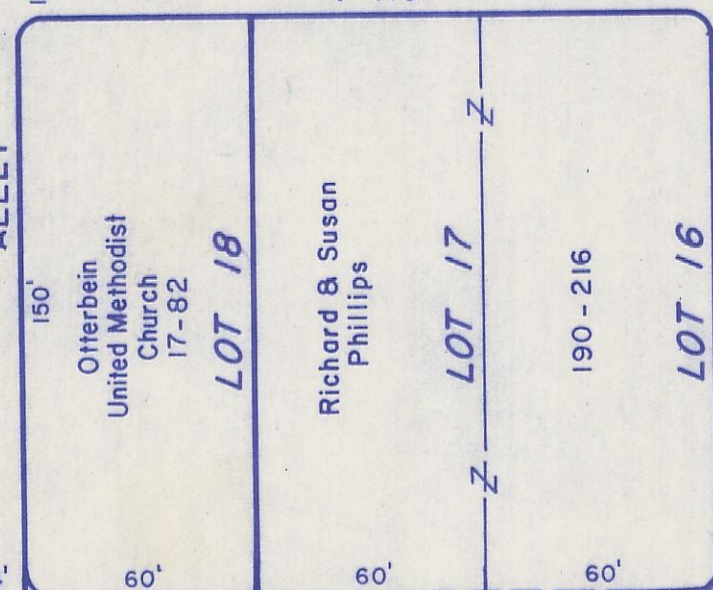

HOCKING COUNTY

FALLS GORE

SEC. 26 T 14 R 16

HAMLINVILLE
(NOW GORE)

26 - A

U.S.A.

U.S.A.

S 79° W

ST.

RISING

STREET

SEE 26 - B

DUNN

N 79° E

U.S.A.

U.S.A.

(NOW GORE)

HAMLINVILLE

26-A