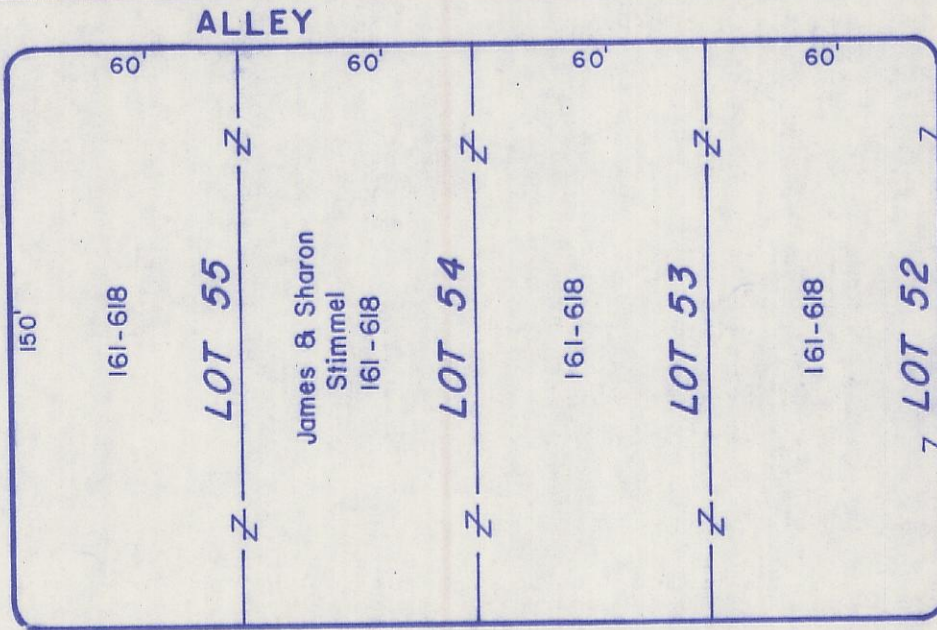

HOCKING COUNTY

FALLS GORE

SEC. 26 T 14 R 16

HAMLINVILLE
(NOW GORE)

26 - A

U.S.A.

U.S.A.

S 79° W

ST.

RISING

STREET

SEE 26 - B

DUNN

N 79° E

U.S.A.

U.S.A.

(NOW GORE)

HAMLINVILLE

26-A