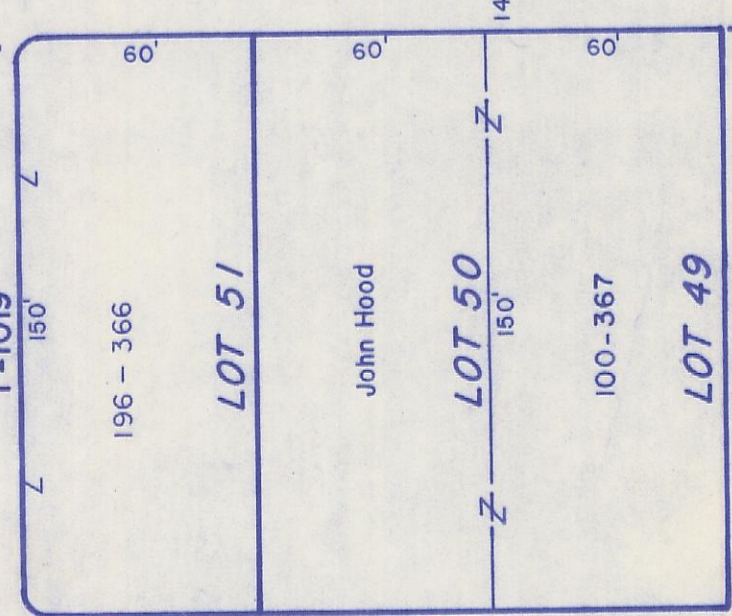

HOCKING COUNTY

FALLS GORE

SEC. 26 T 14 R 16

HAMLINVILLE
(NOW GORE)

26 - A

U.S.A.

U.S.A.

S 79° W

ST.

RISING

STREET

SEE 26 - B

DUNN

N 79° E

U.S.A.

U.S.A.

(NOW GORE)

HAMLINVILLE

26-A