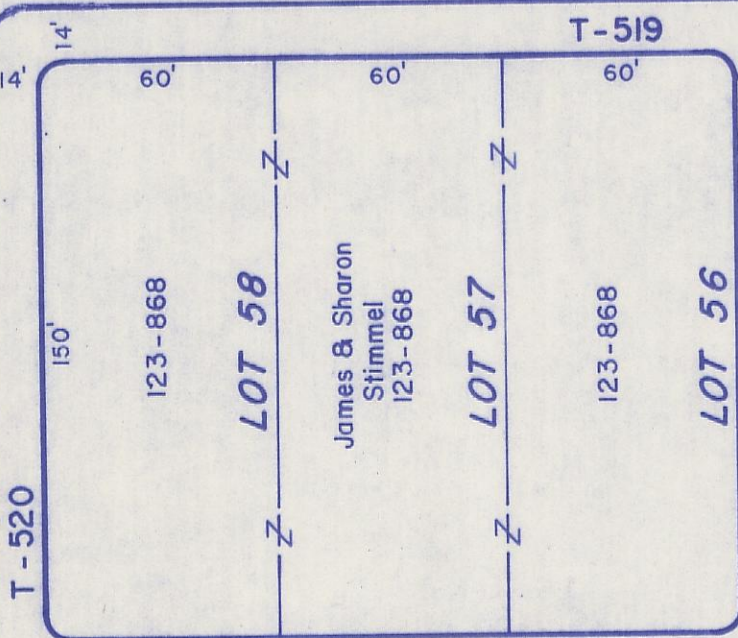

HOCKING COUNTY

FALLS GORE

SEC. 26 T 14 R 16

HAMLINVILLE
(NOW GORE)

26 - A

U.S.A.

U.S.A.

S 79° W

ST.

RISING

STREET

SEE 26 - B

DUNN

N 79° E

U.S.A.

U.S.A.

(NOW GORE)

HAMLINVILLE

26-A