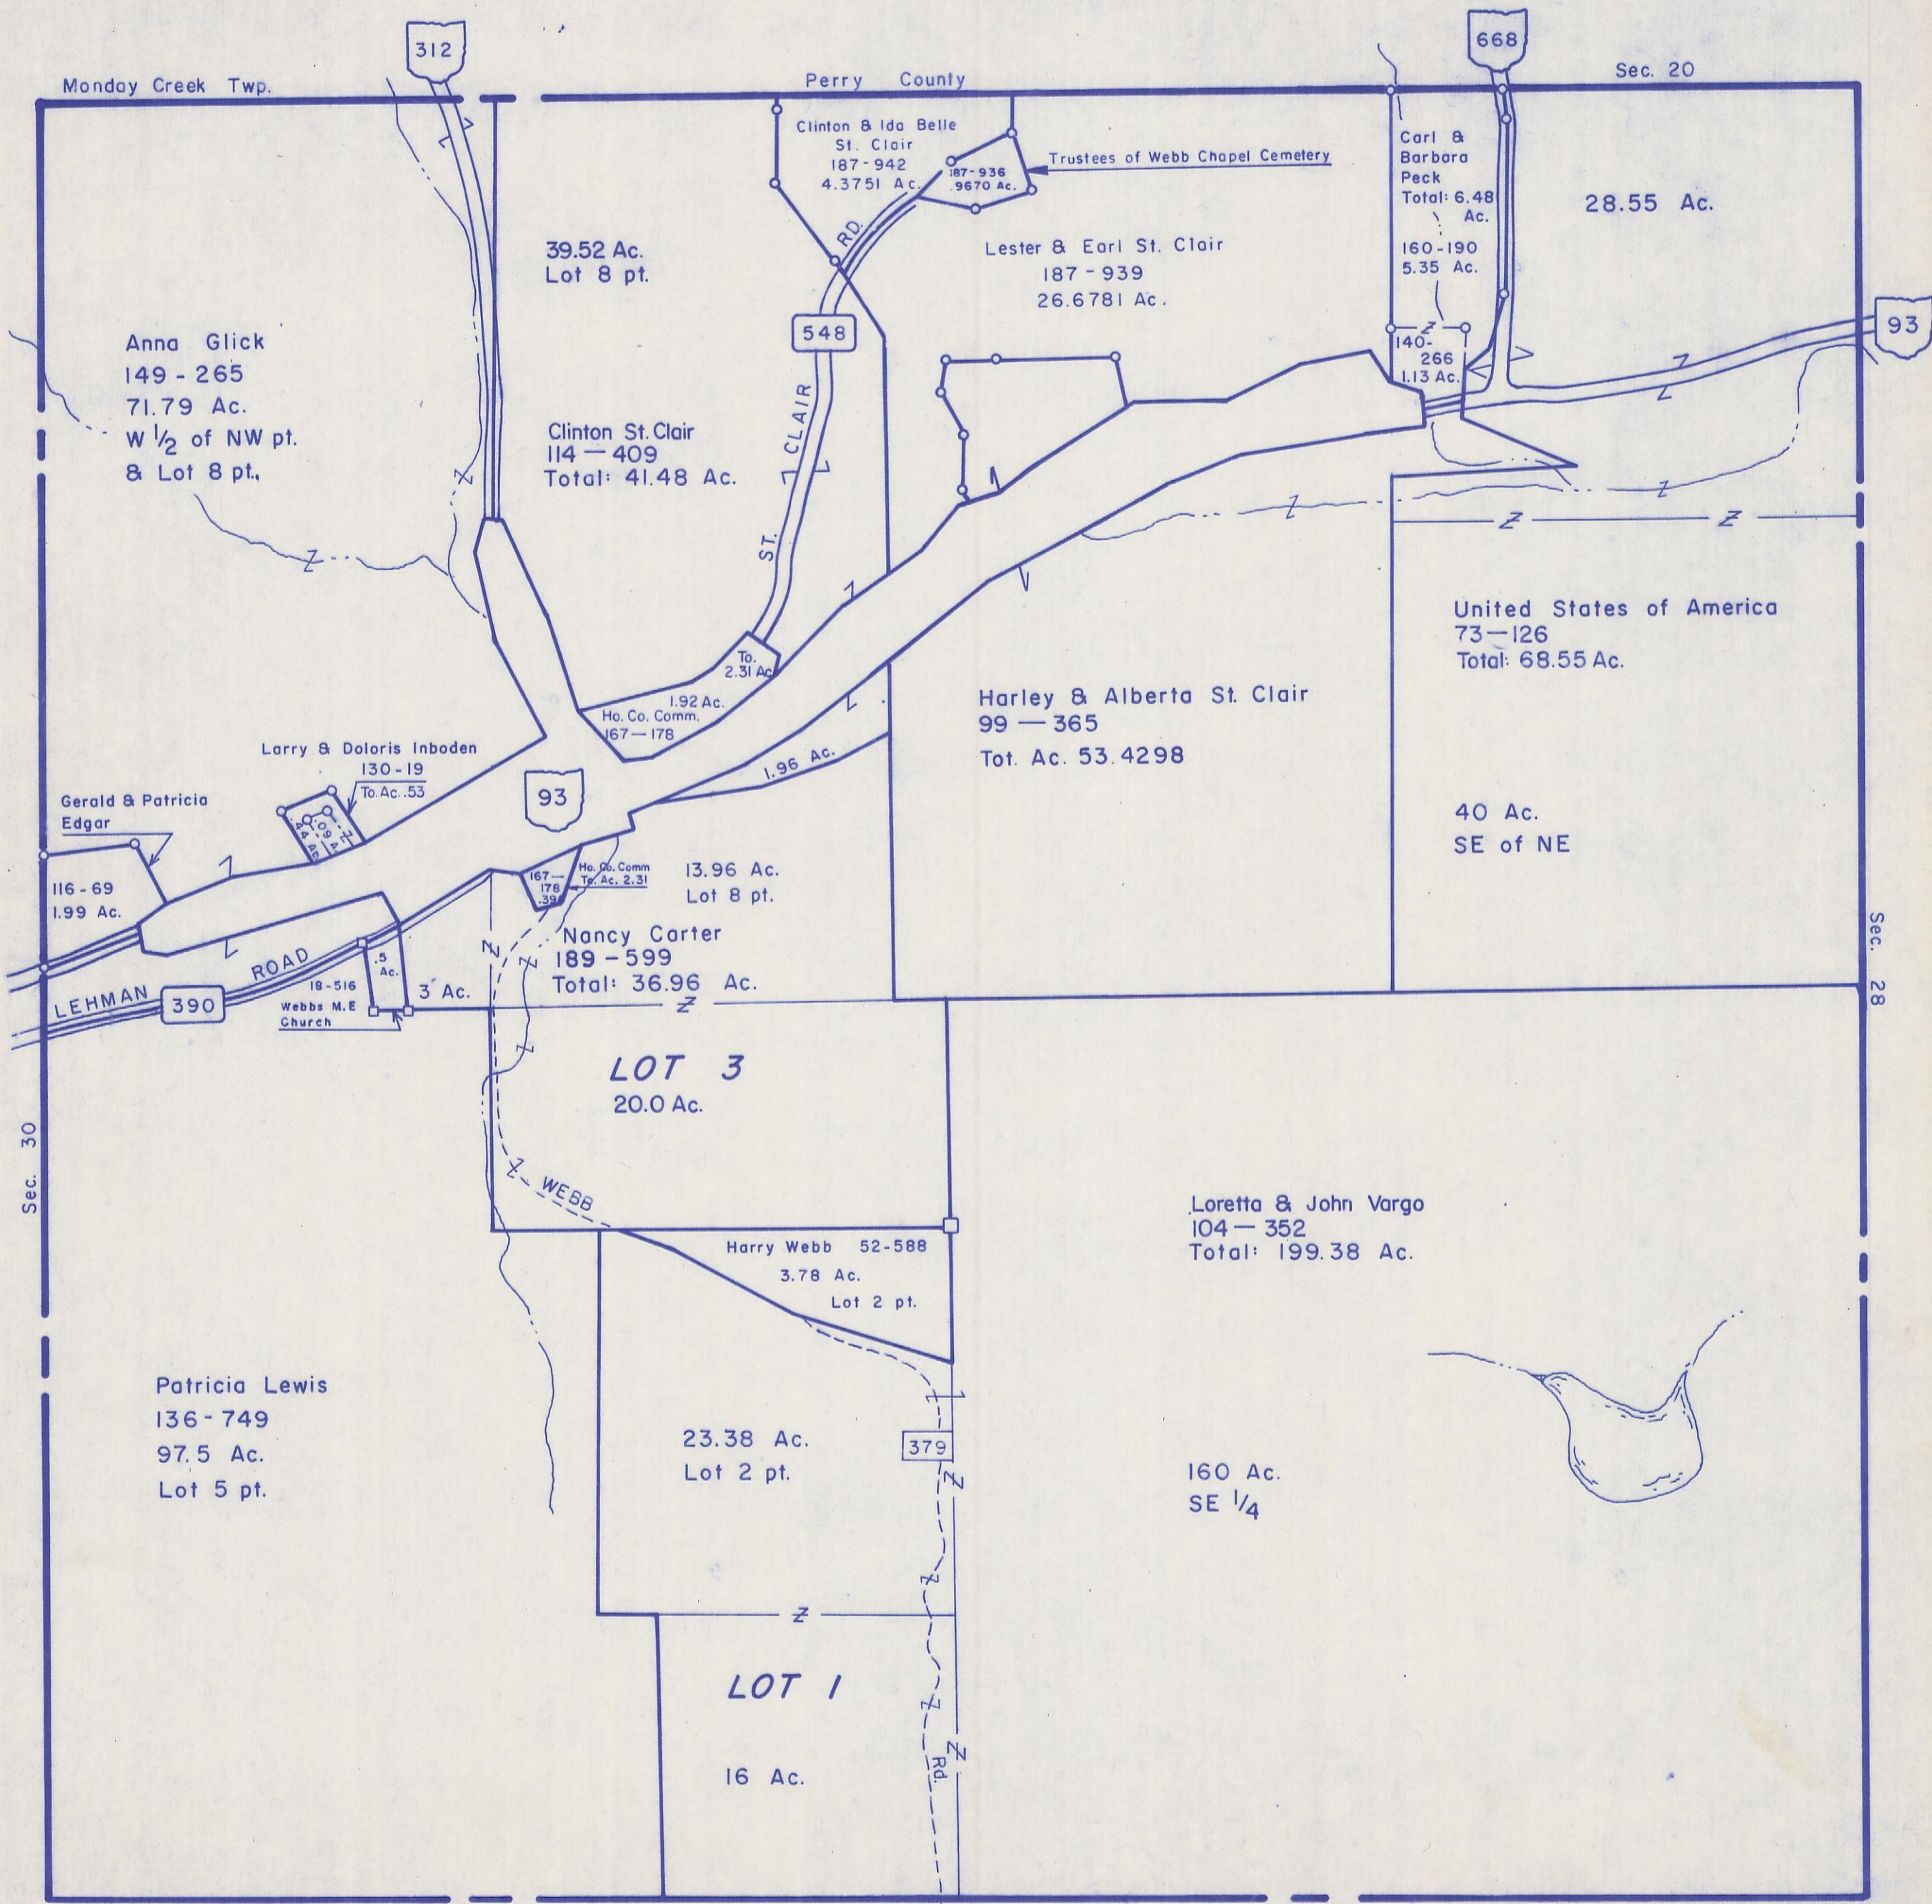

HOCKING COUNTY

FALLS GORE

SEC. 29 T 14 R 16

Scale 1" = 400'

Sec. 30

Sec. 28

Sec. 32

Sec. 29