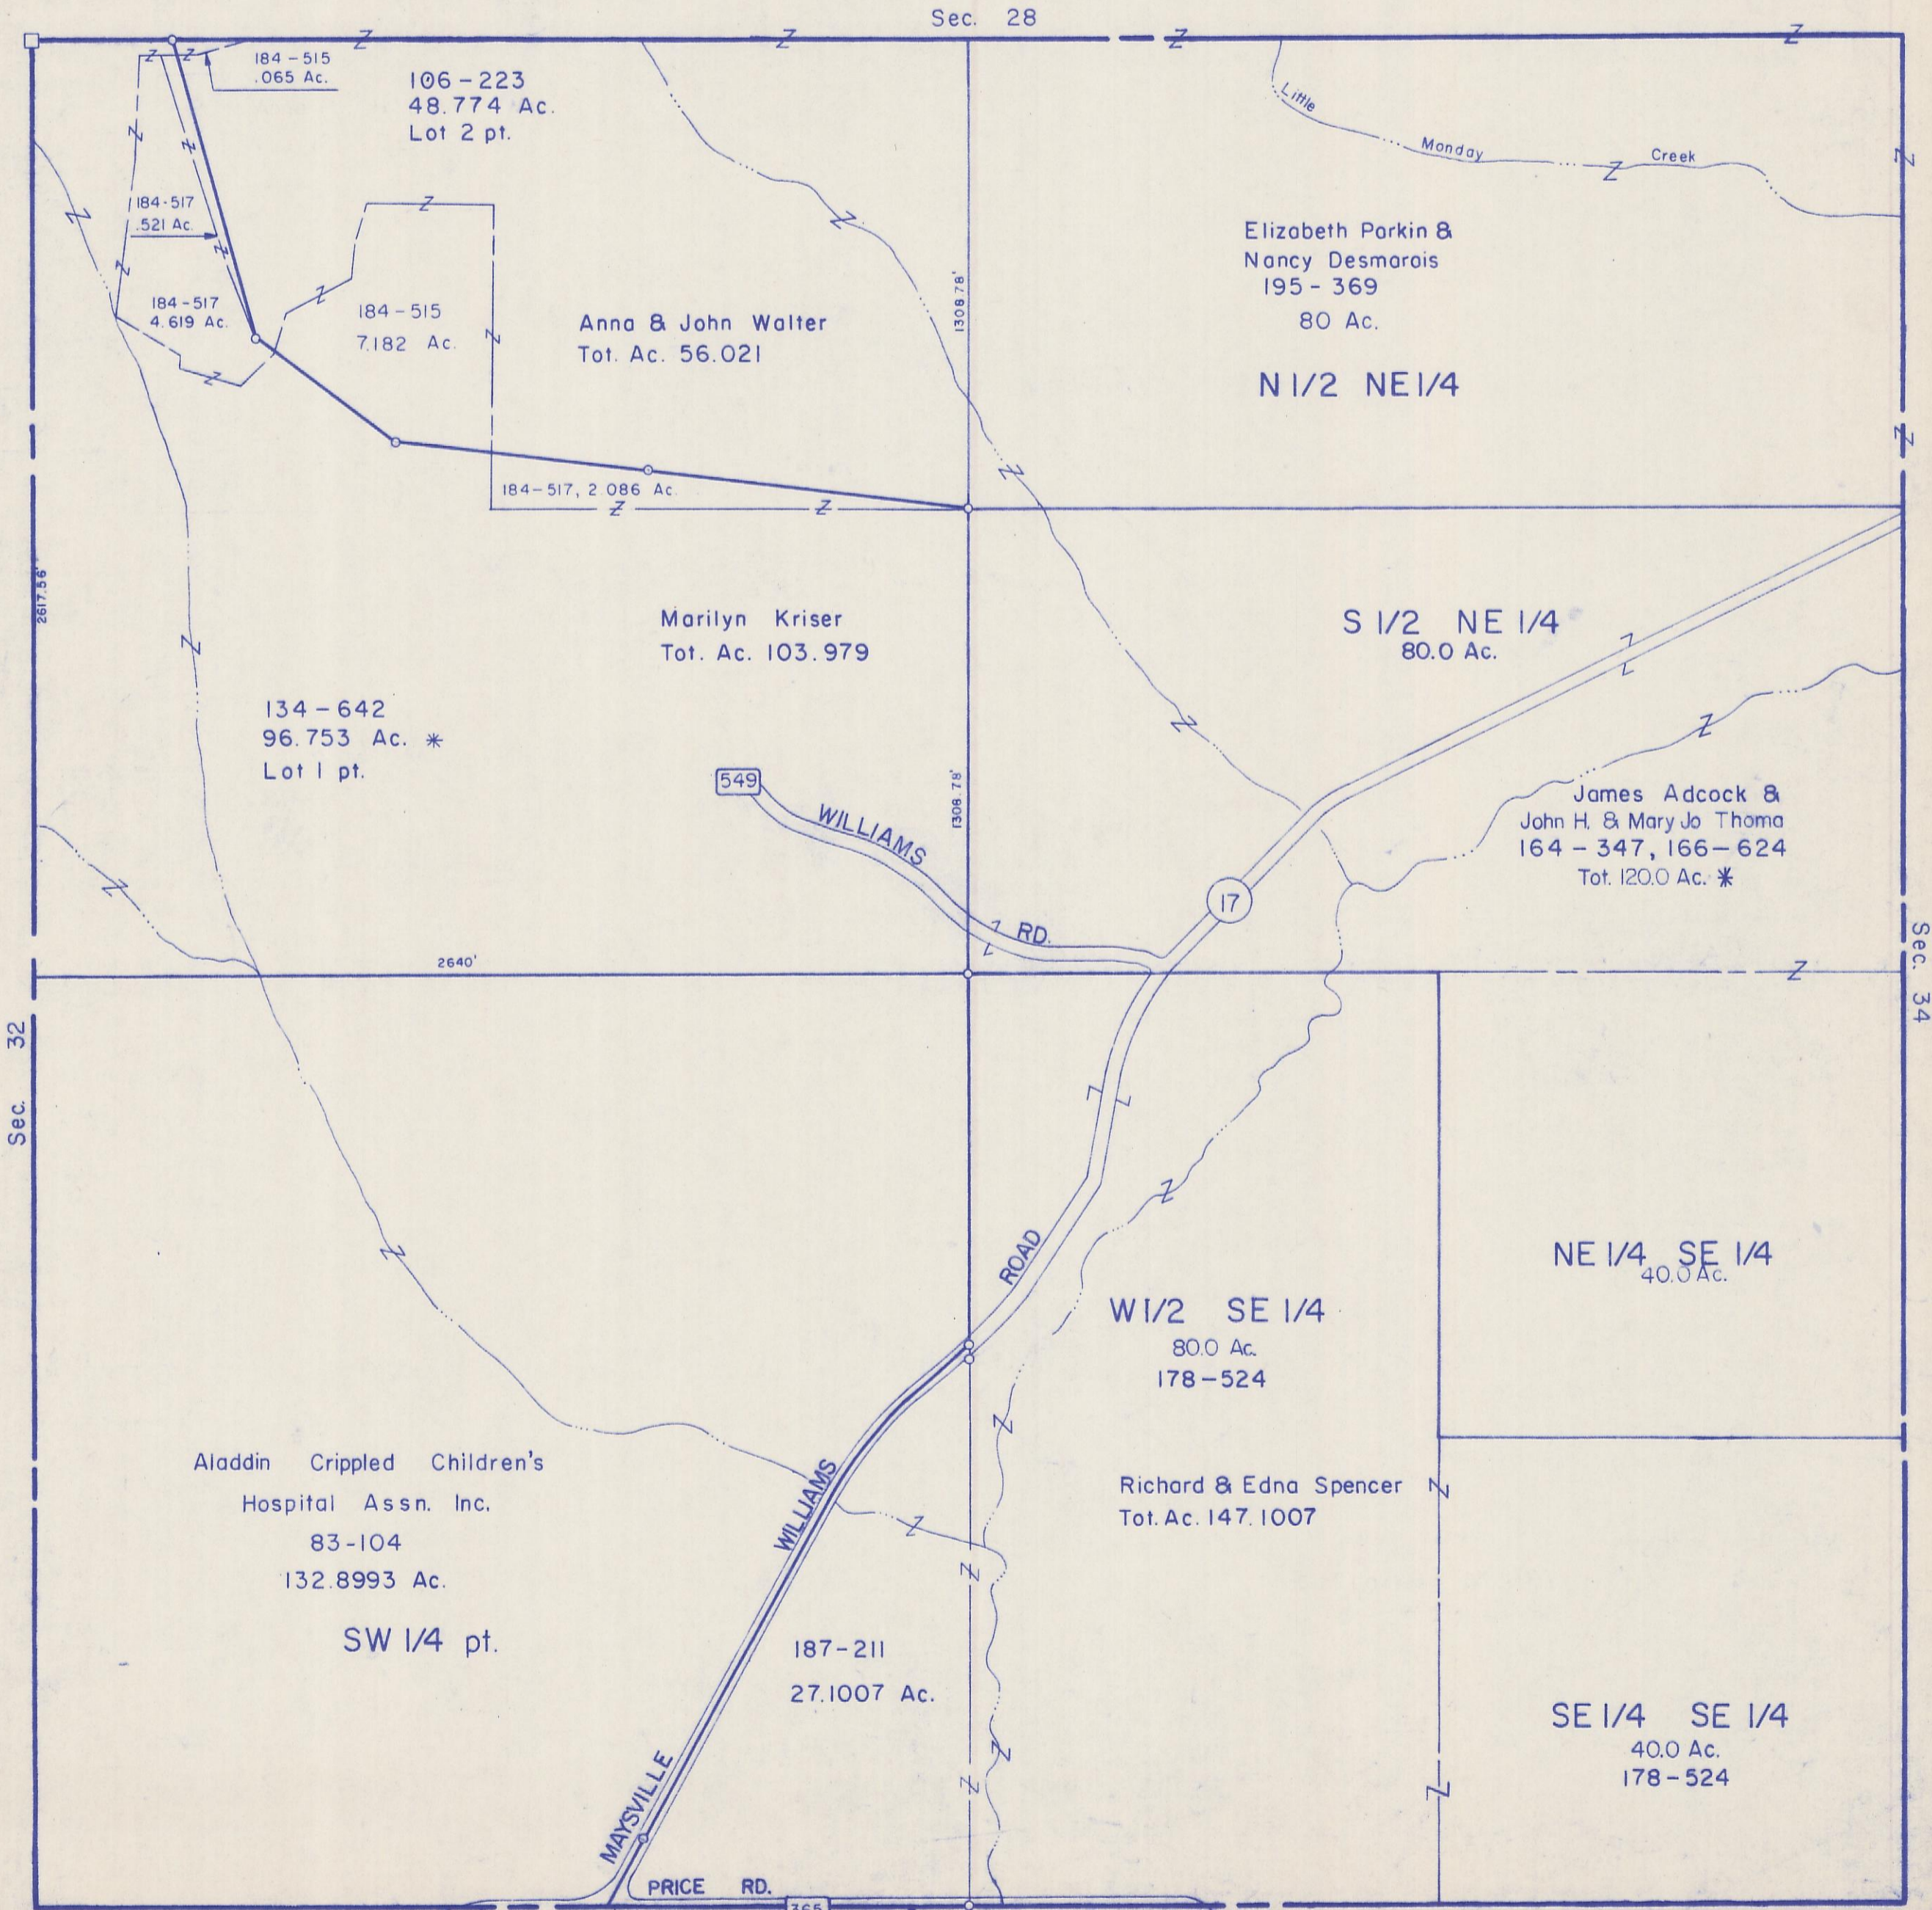

HOCKING COUNTY

Sec. 33

FALLS GORE TWP.

Scale 1" = 400'

Sec. 32

Sec. 34

Green Twp. Sec. 24

Green Twp. Sec. 18

SEC 33