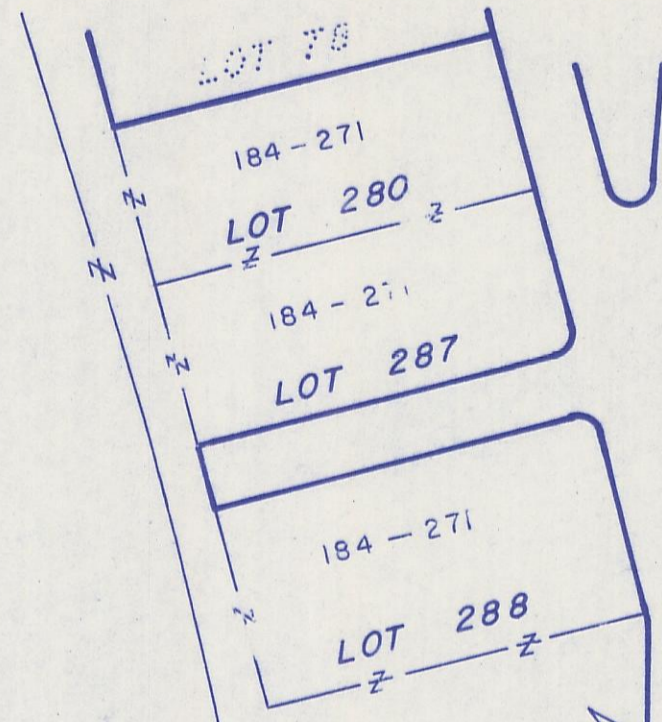

HOCKING COUNTY

WARD TWP

SEC. 3 T 13 R 15

MURRAY CITY

3-F

3-H

STREET

MURRAY CITY

3-H