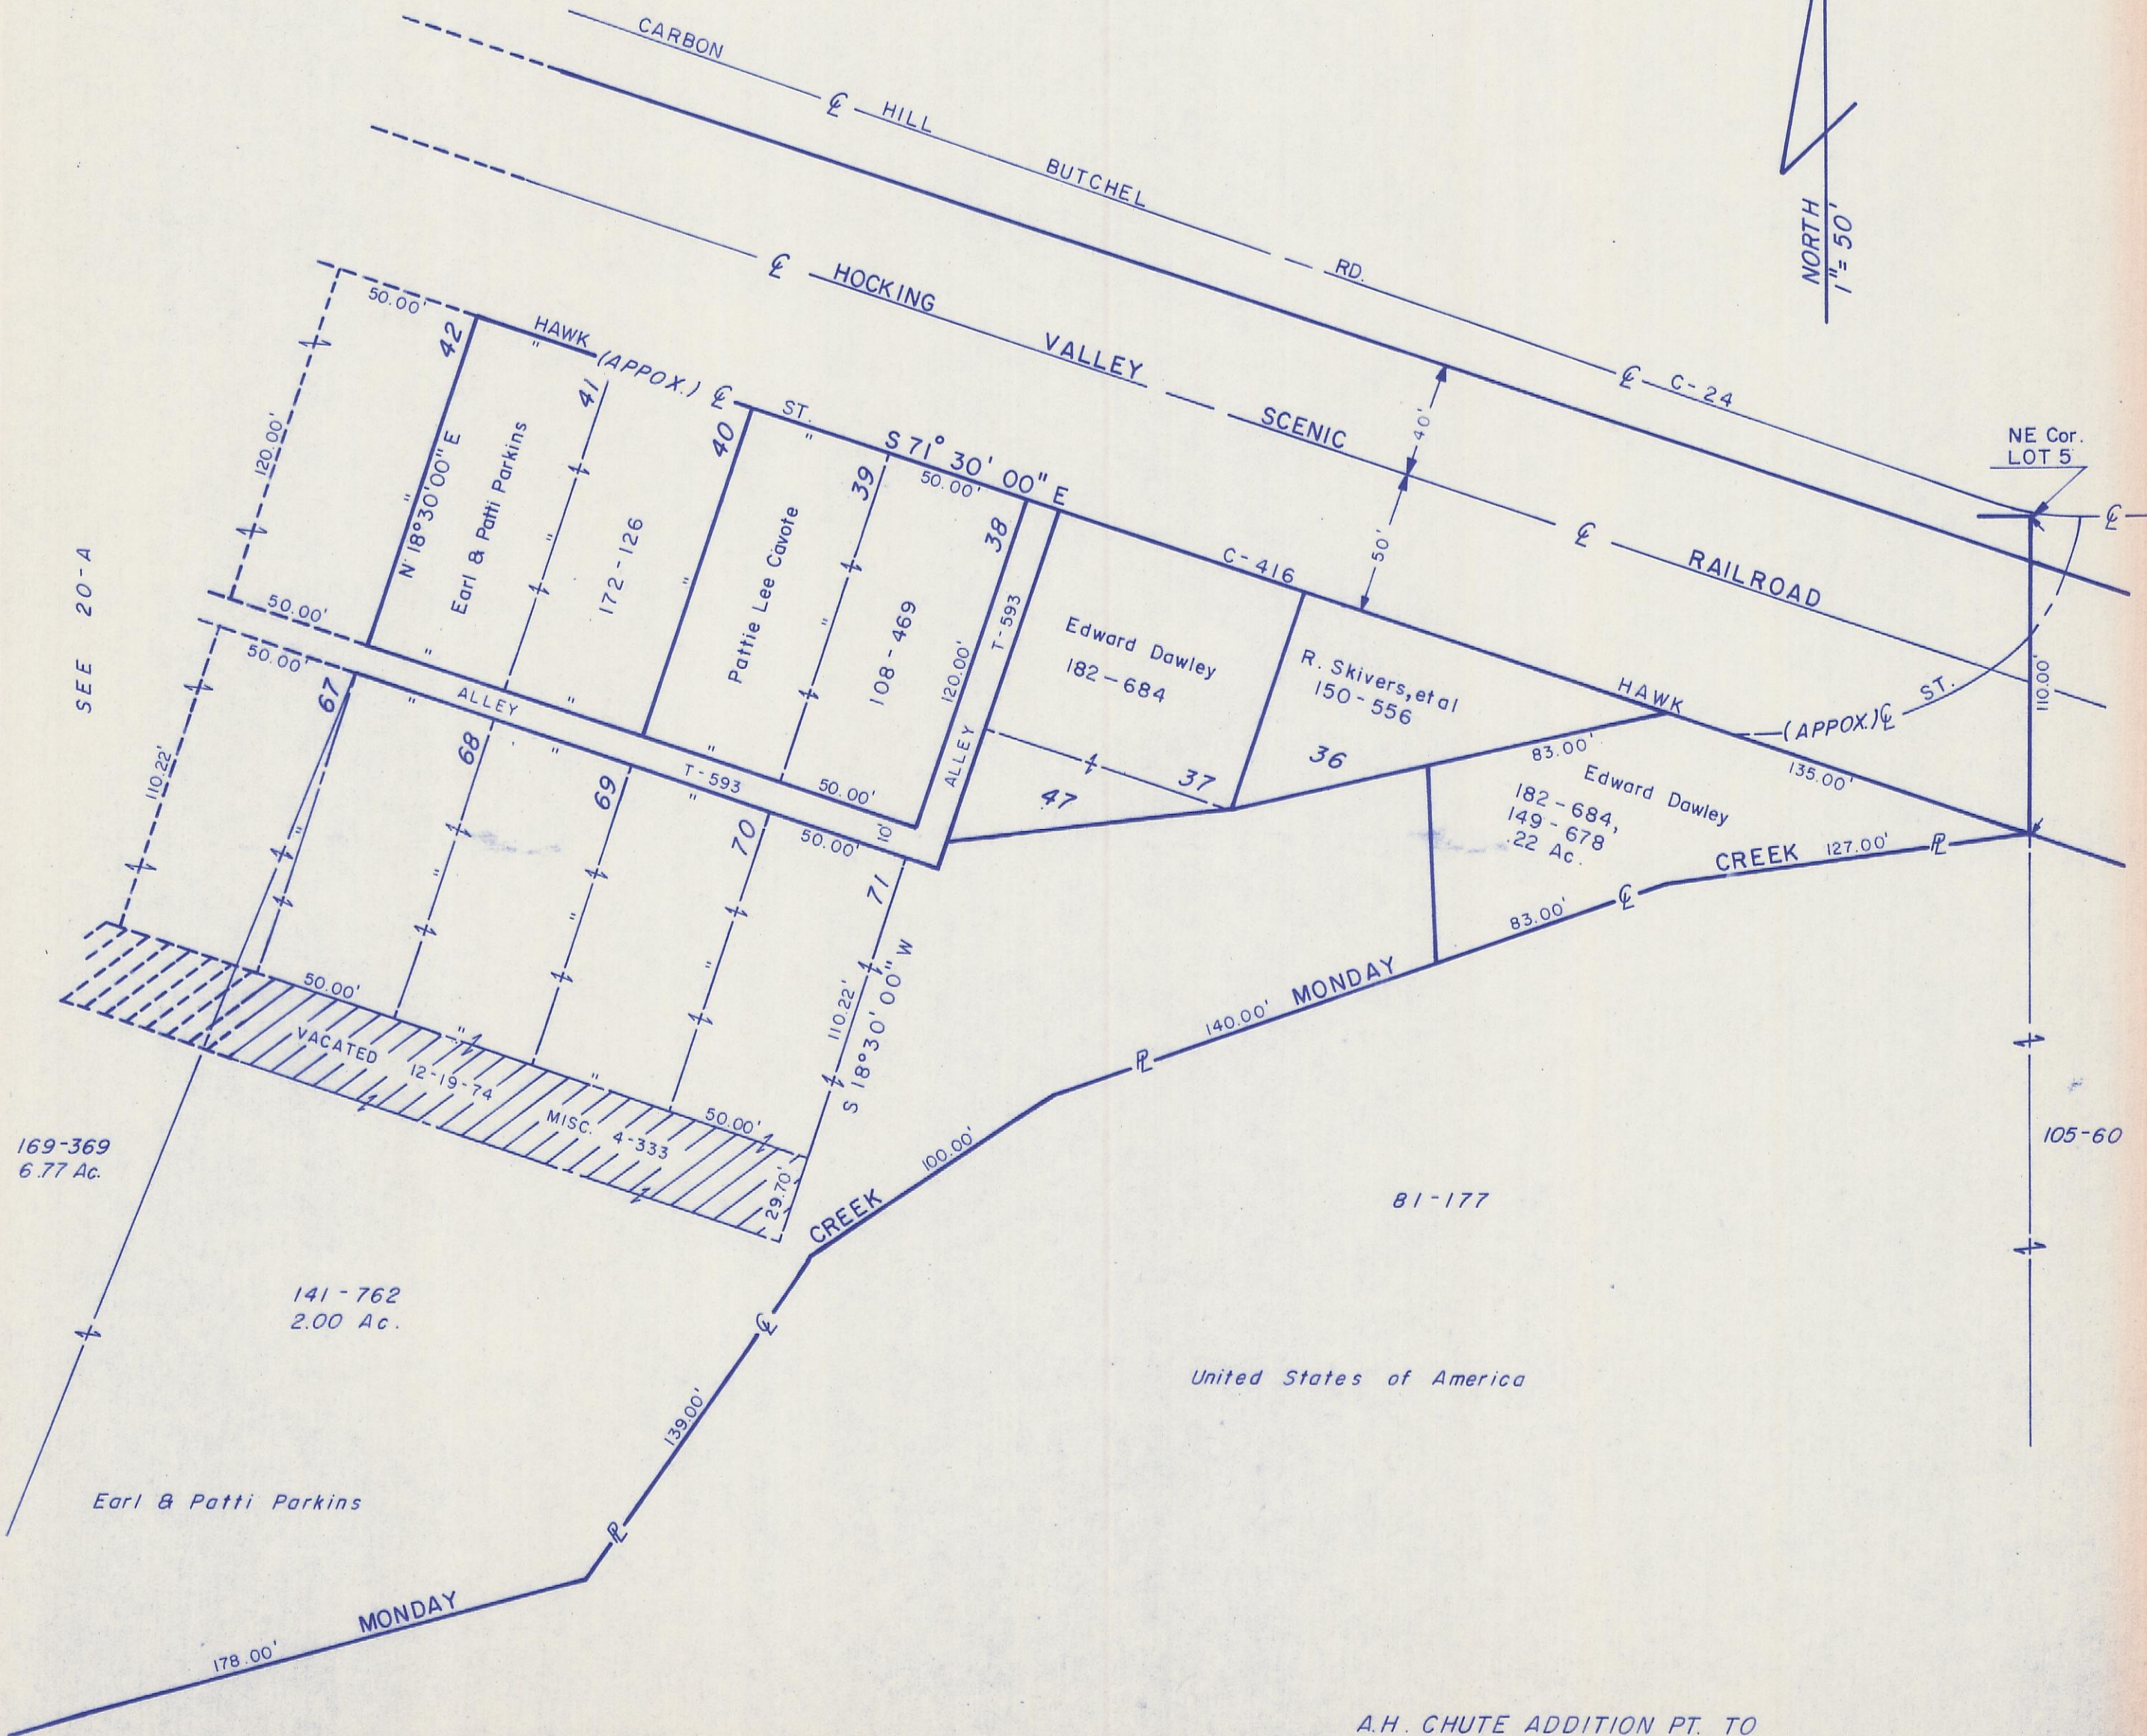

HOCKING COUNTY

WARD TWP.

SEC. 20 T 13 R 15

Vergeania Valentine
165-363

169-369
6.77 Ac.

141-762
2.00 Ac.

Earl & Patti Parkins

United States of America

A.H. CHUTE ADDITION PT. TO

CARBON HILL 20-B