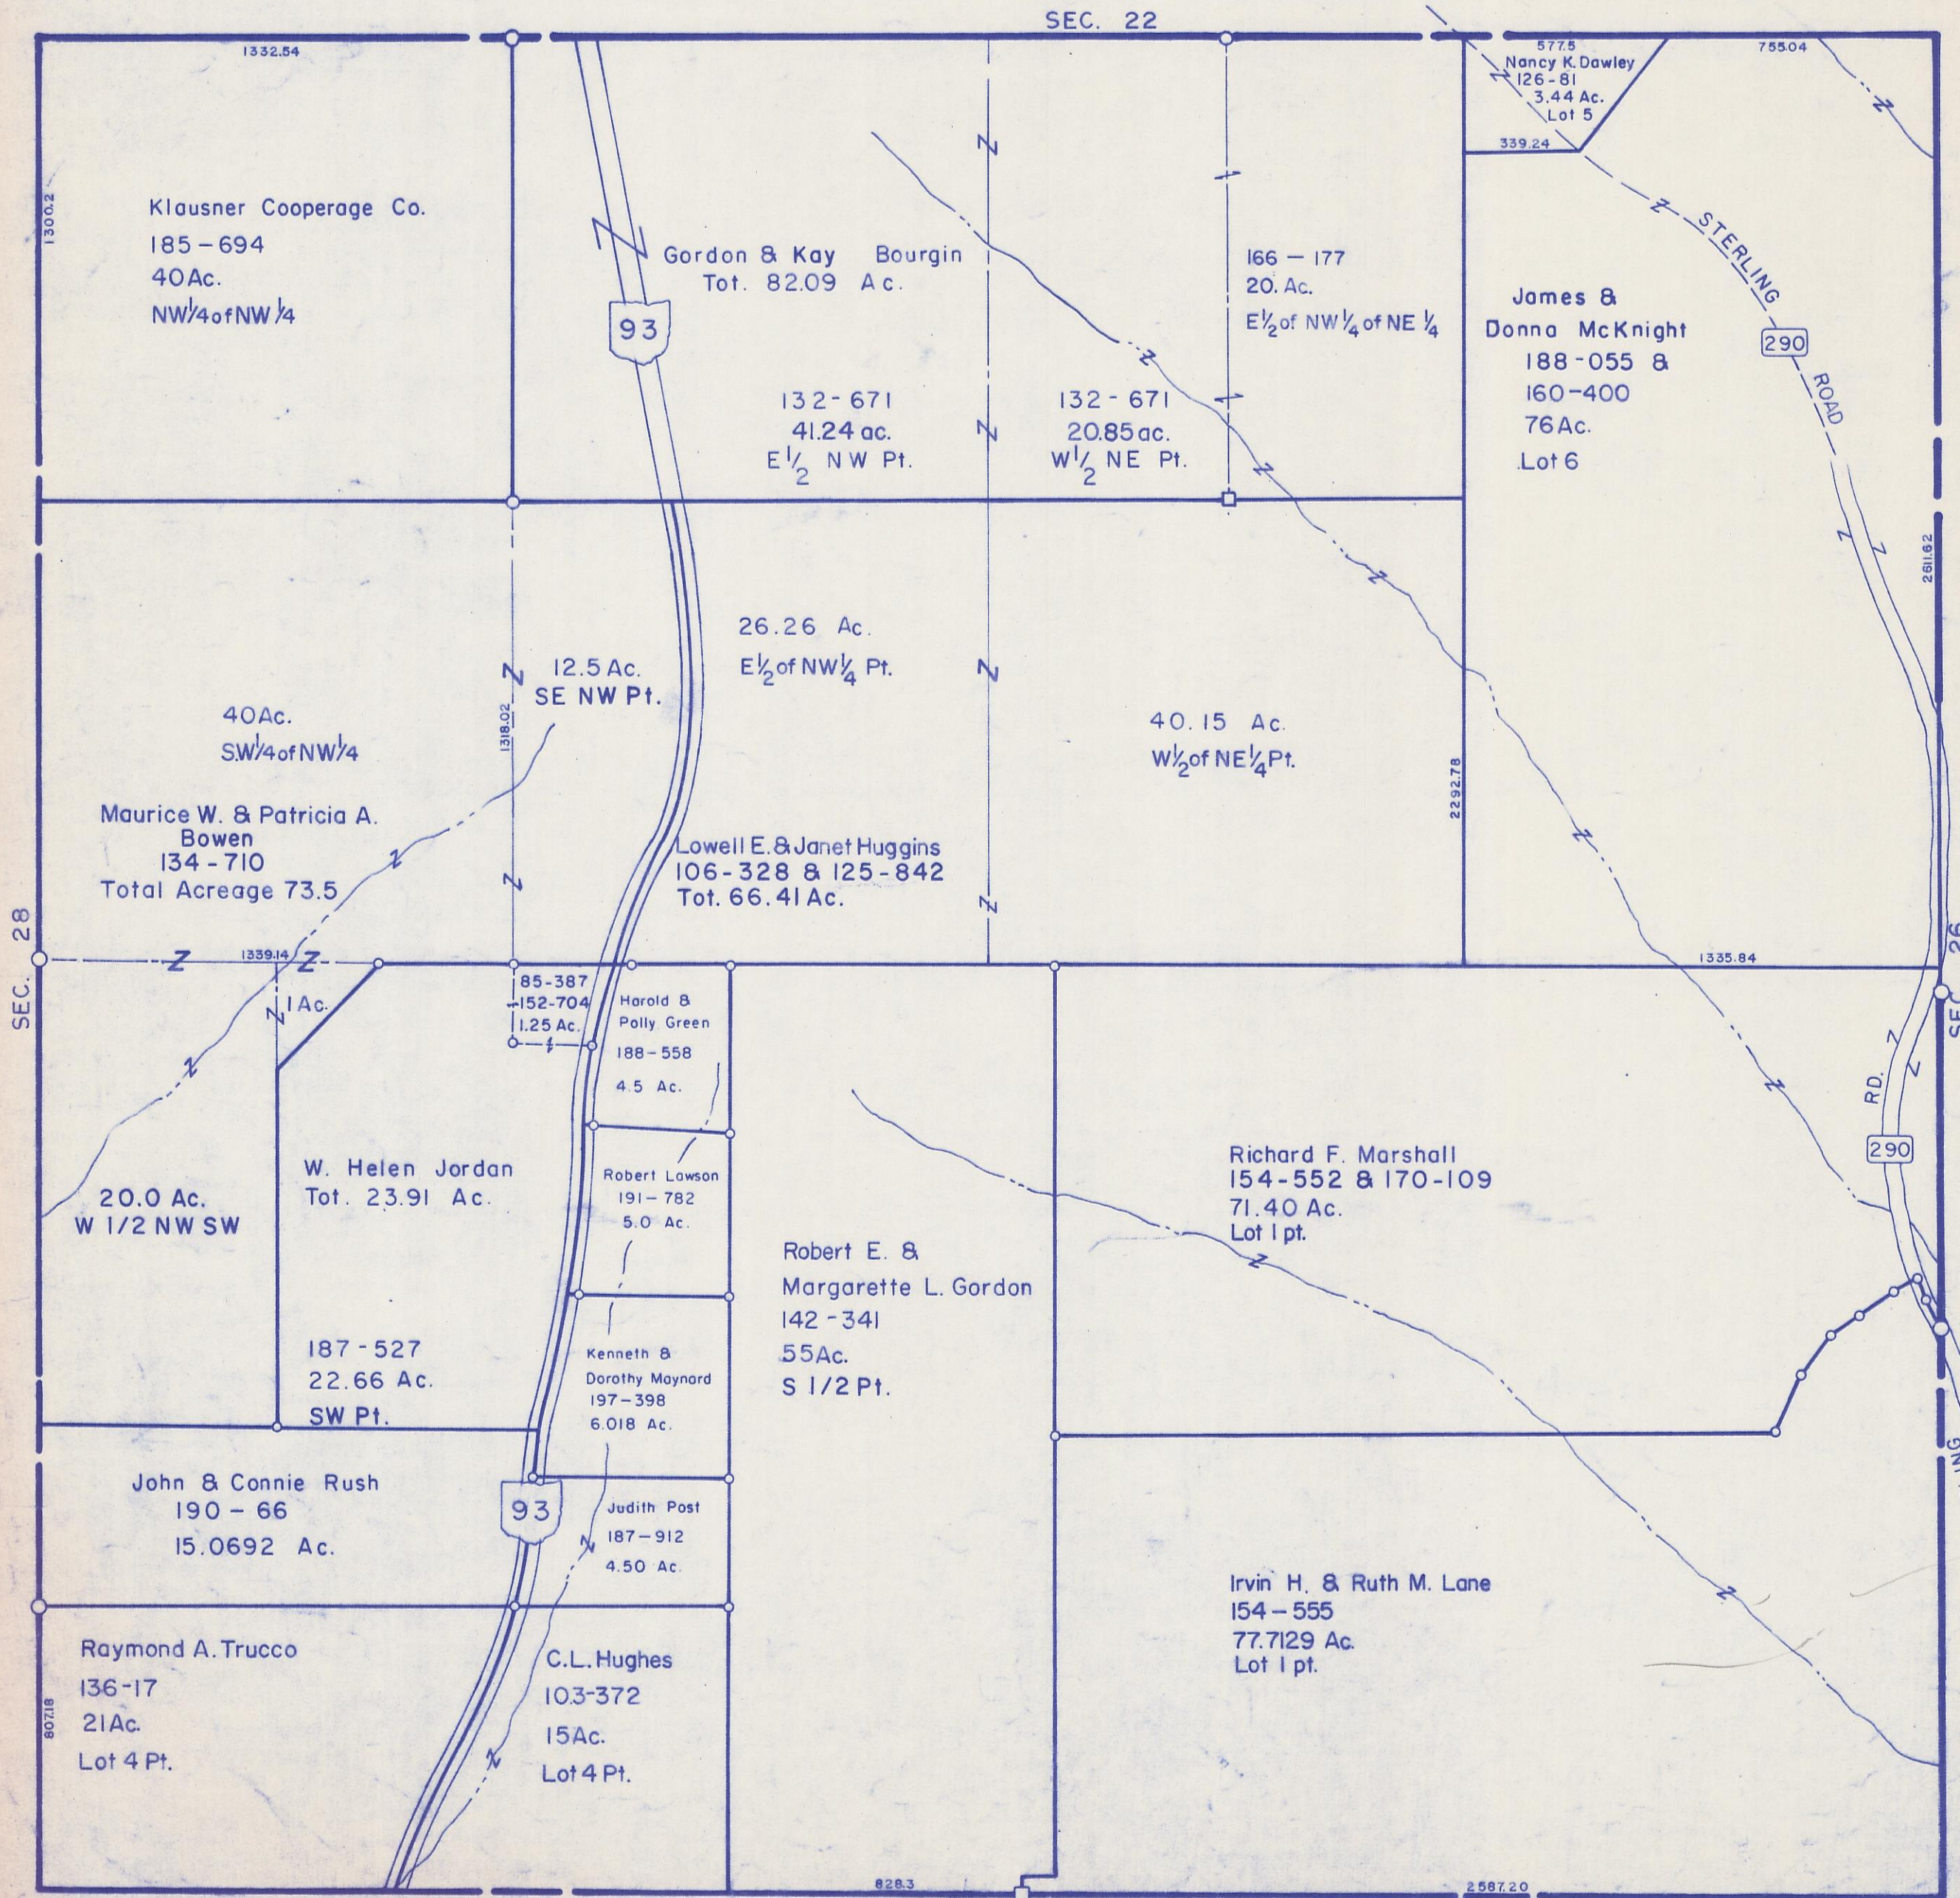

HOCKING COUNTY

Sec. 27 T 13 R 17

WASHINGTON TWP.

Scale 1"=400'

SEC. 34

SEC. 27