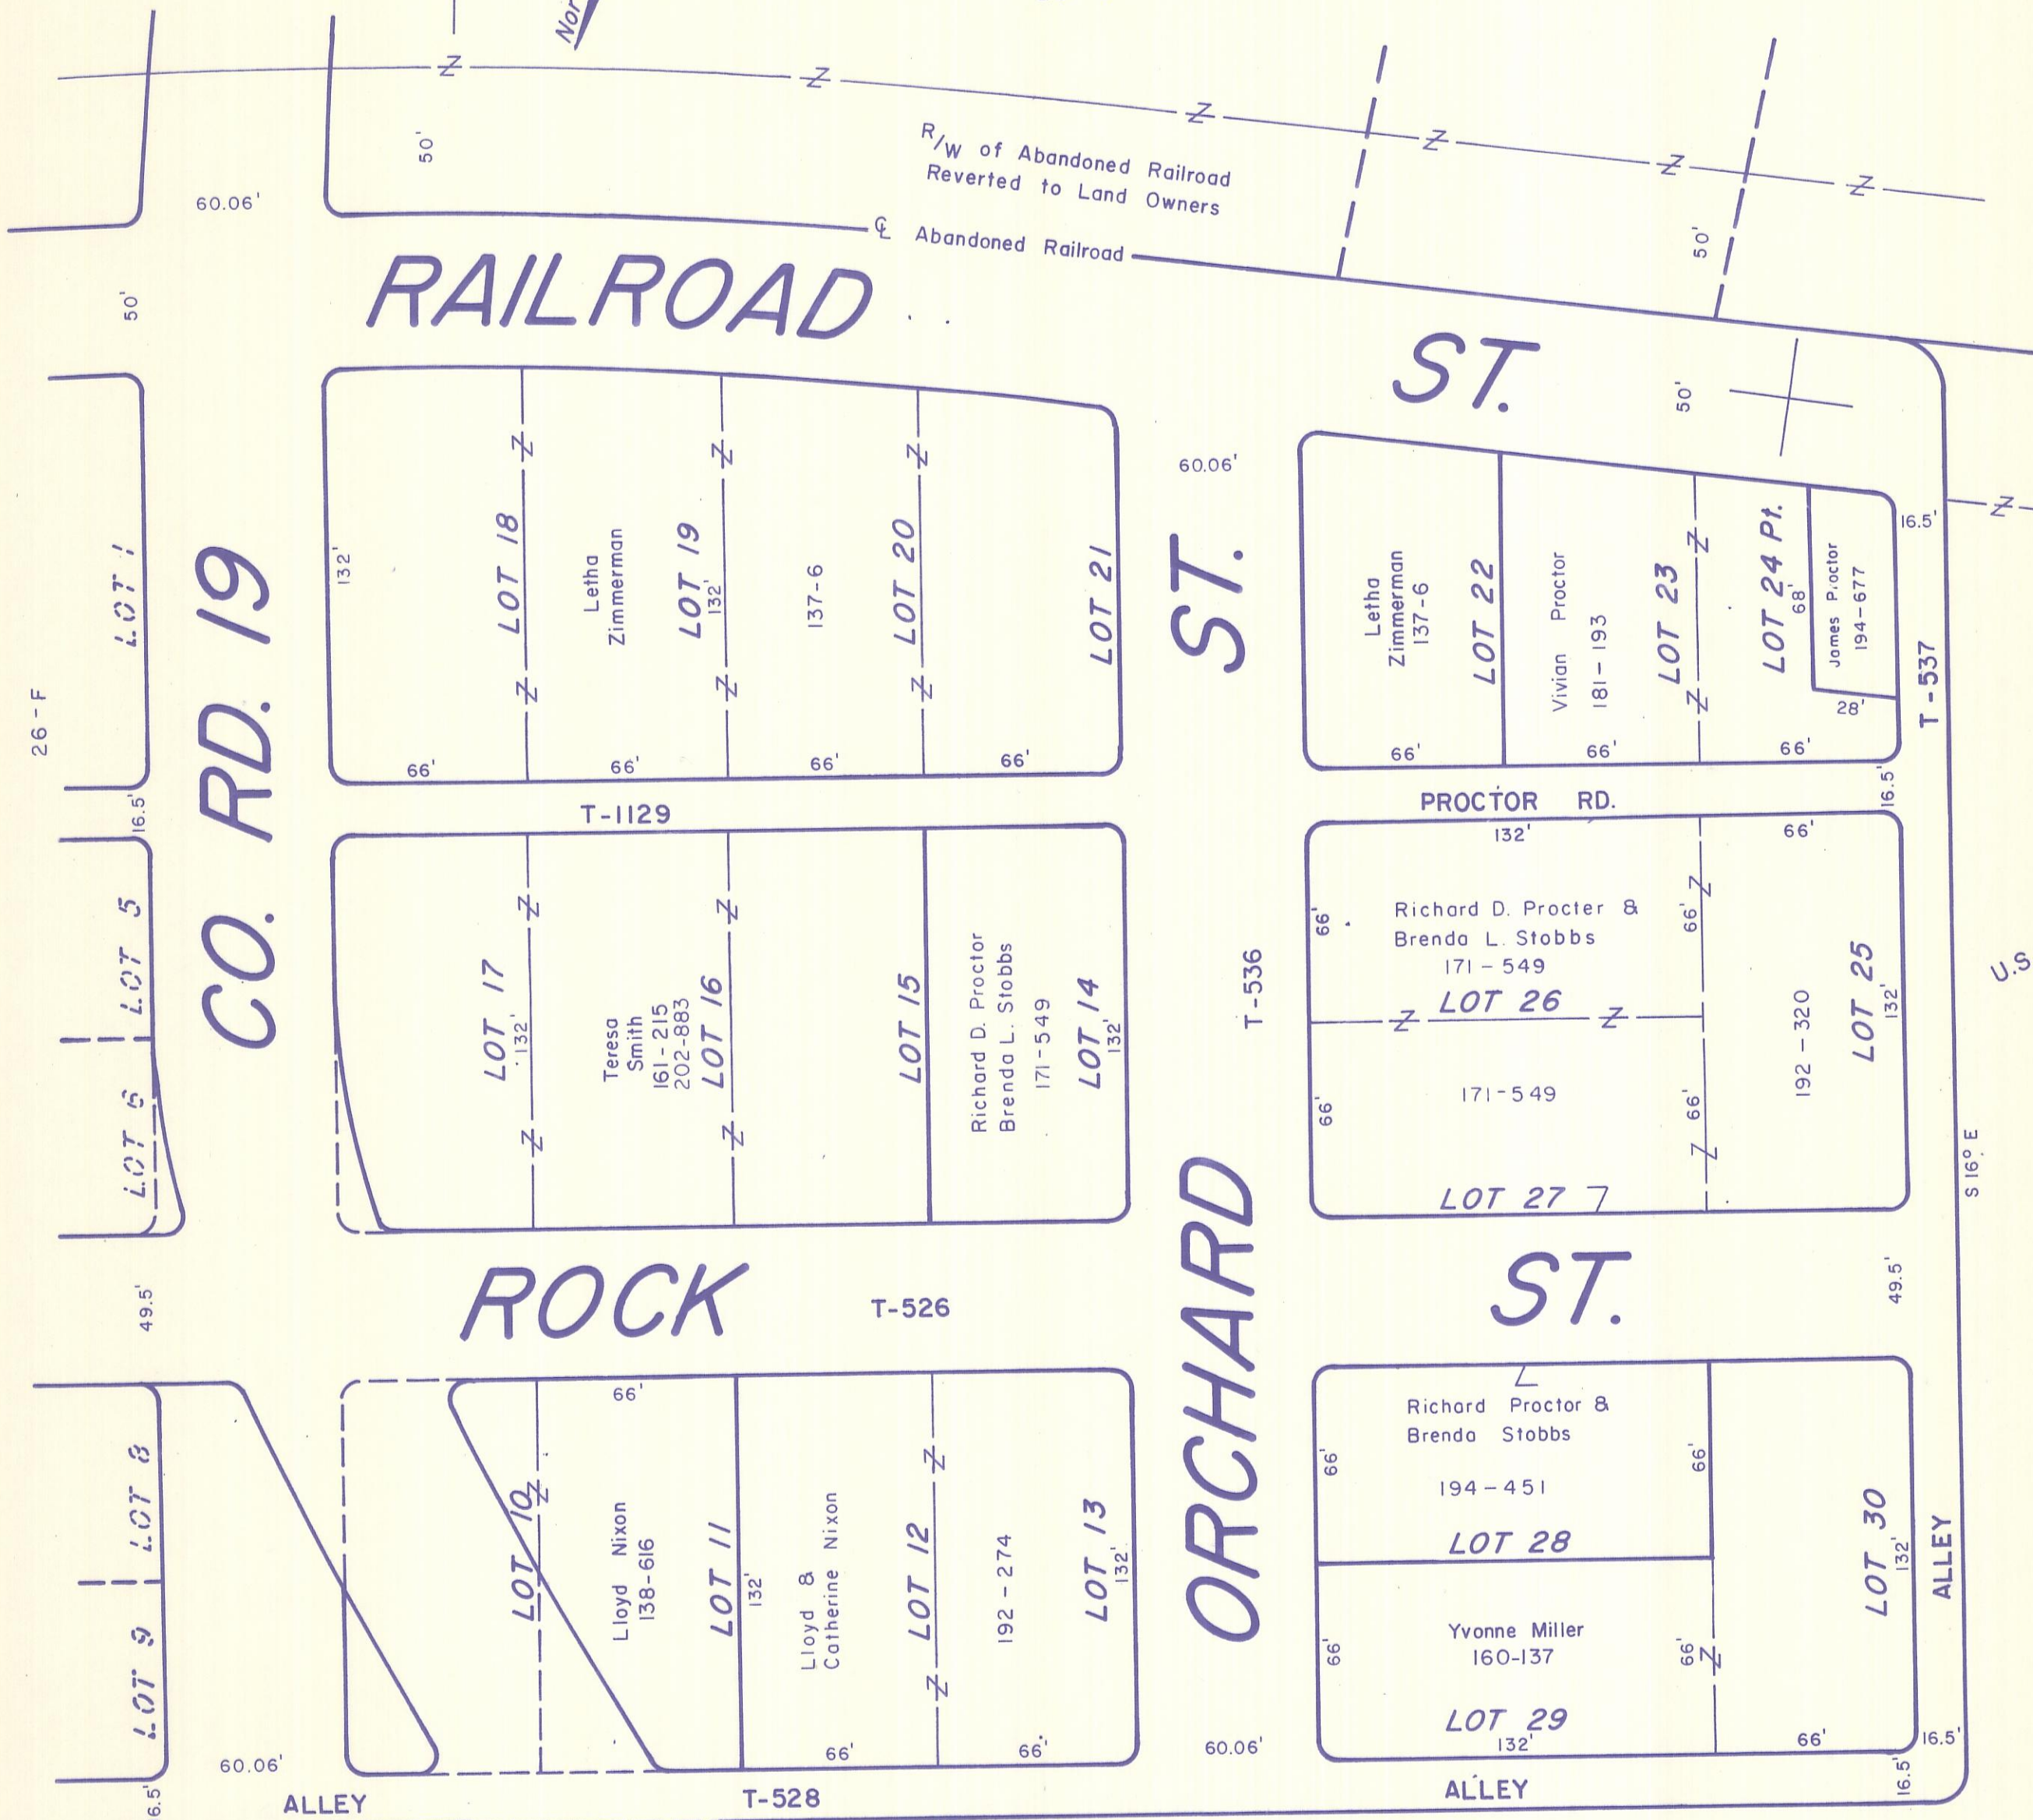

HOCKING COUNTY

FALLS GORE

SEC. 26 T 14 R 16

BURGESSVILLE
(NOW GORE)

26 - G

26 - D

U.S.A.

U.S.A.

U.S.A.

(NOW GORE)
BURGESSVILLE 26-G