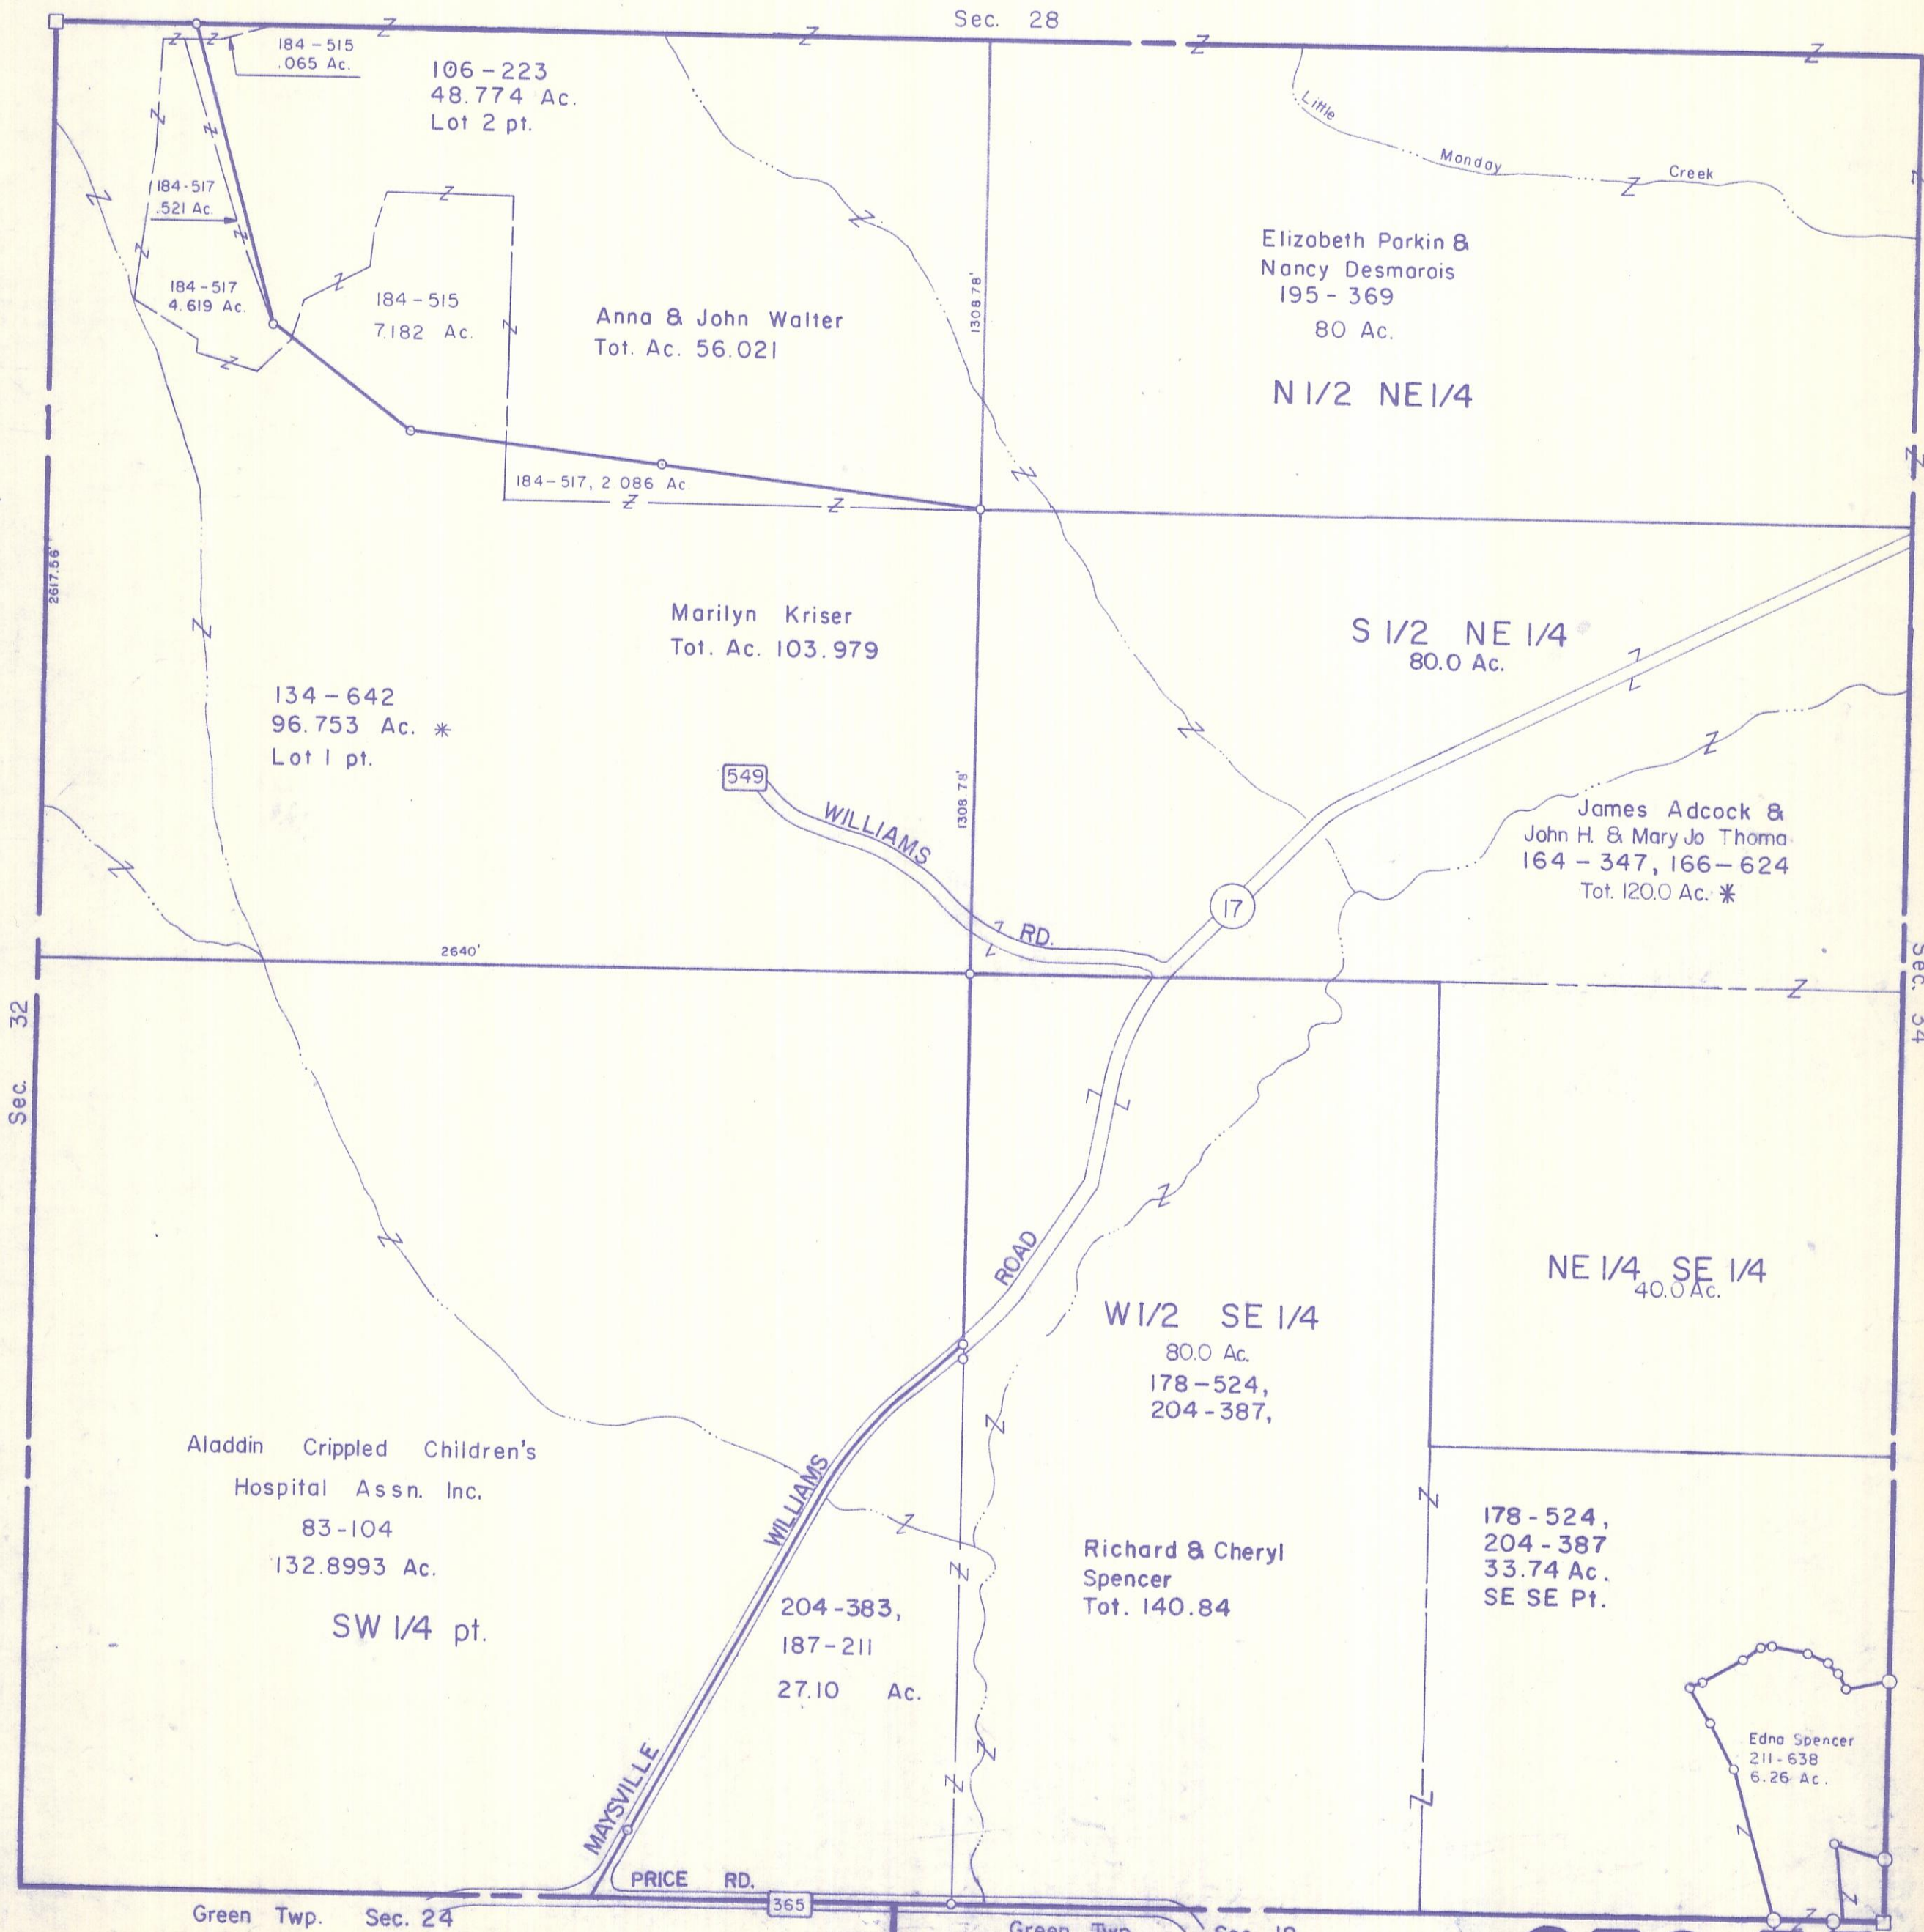

HOCKING COUNTY

Sec. 33

FALLS GORE TWP.

Scale 1" = 400'

SEC 33