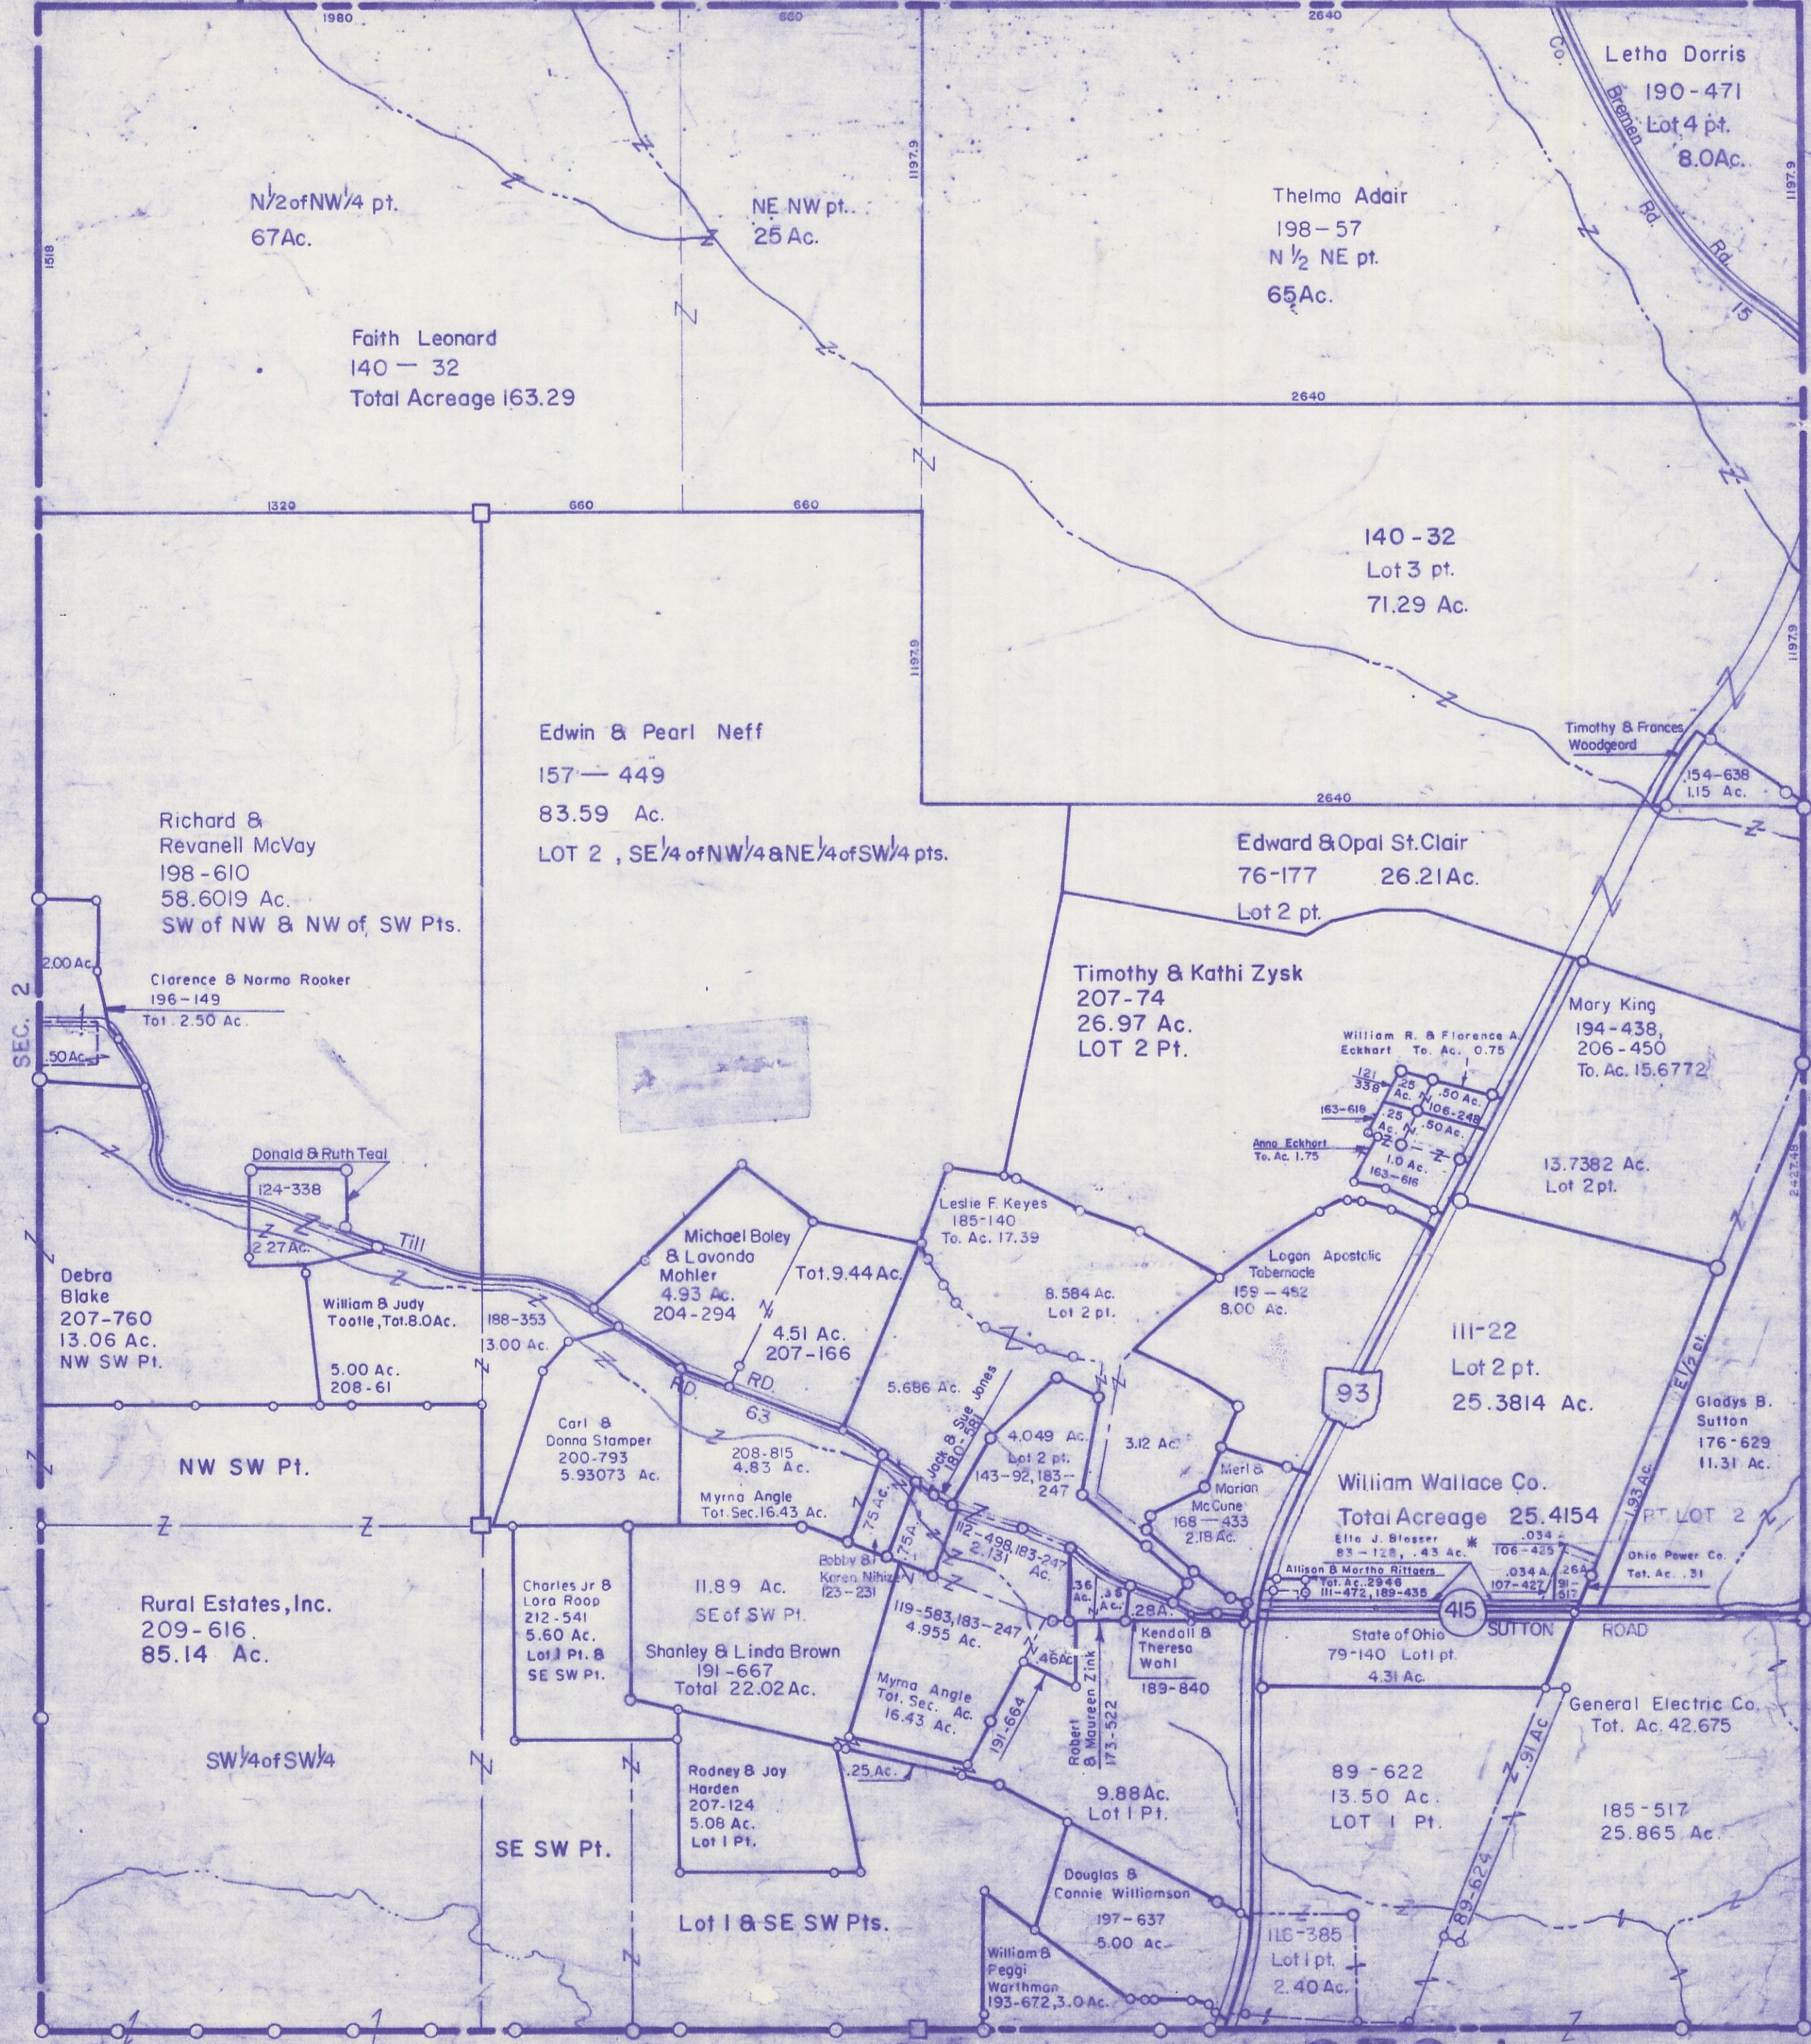

SCALE: 1" = 400'

HOCKING COUNTY

FALLS TWP. SEC. 1 T14 R17

Sec. 35 MARION T.

MARION TWP. SEC. 36

GREEN TWP. SEC. 36

SEC. 2

SEC. 12

SEC. 1