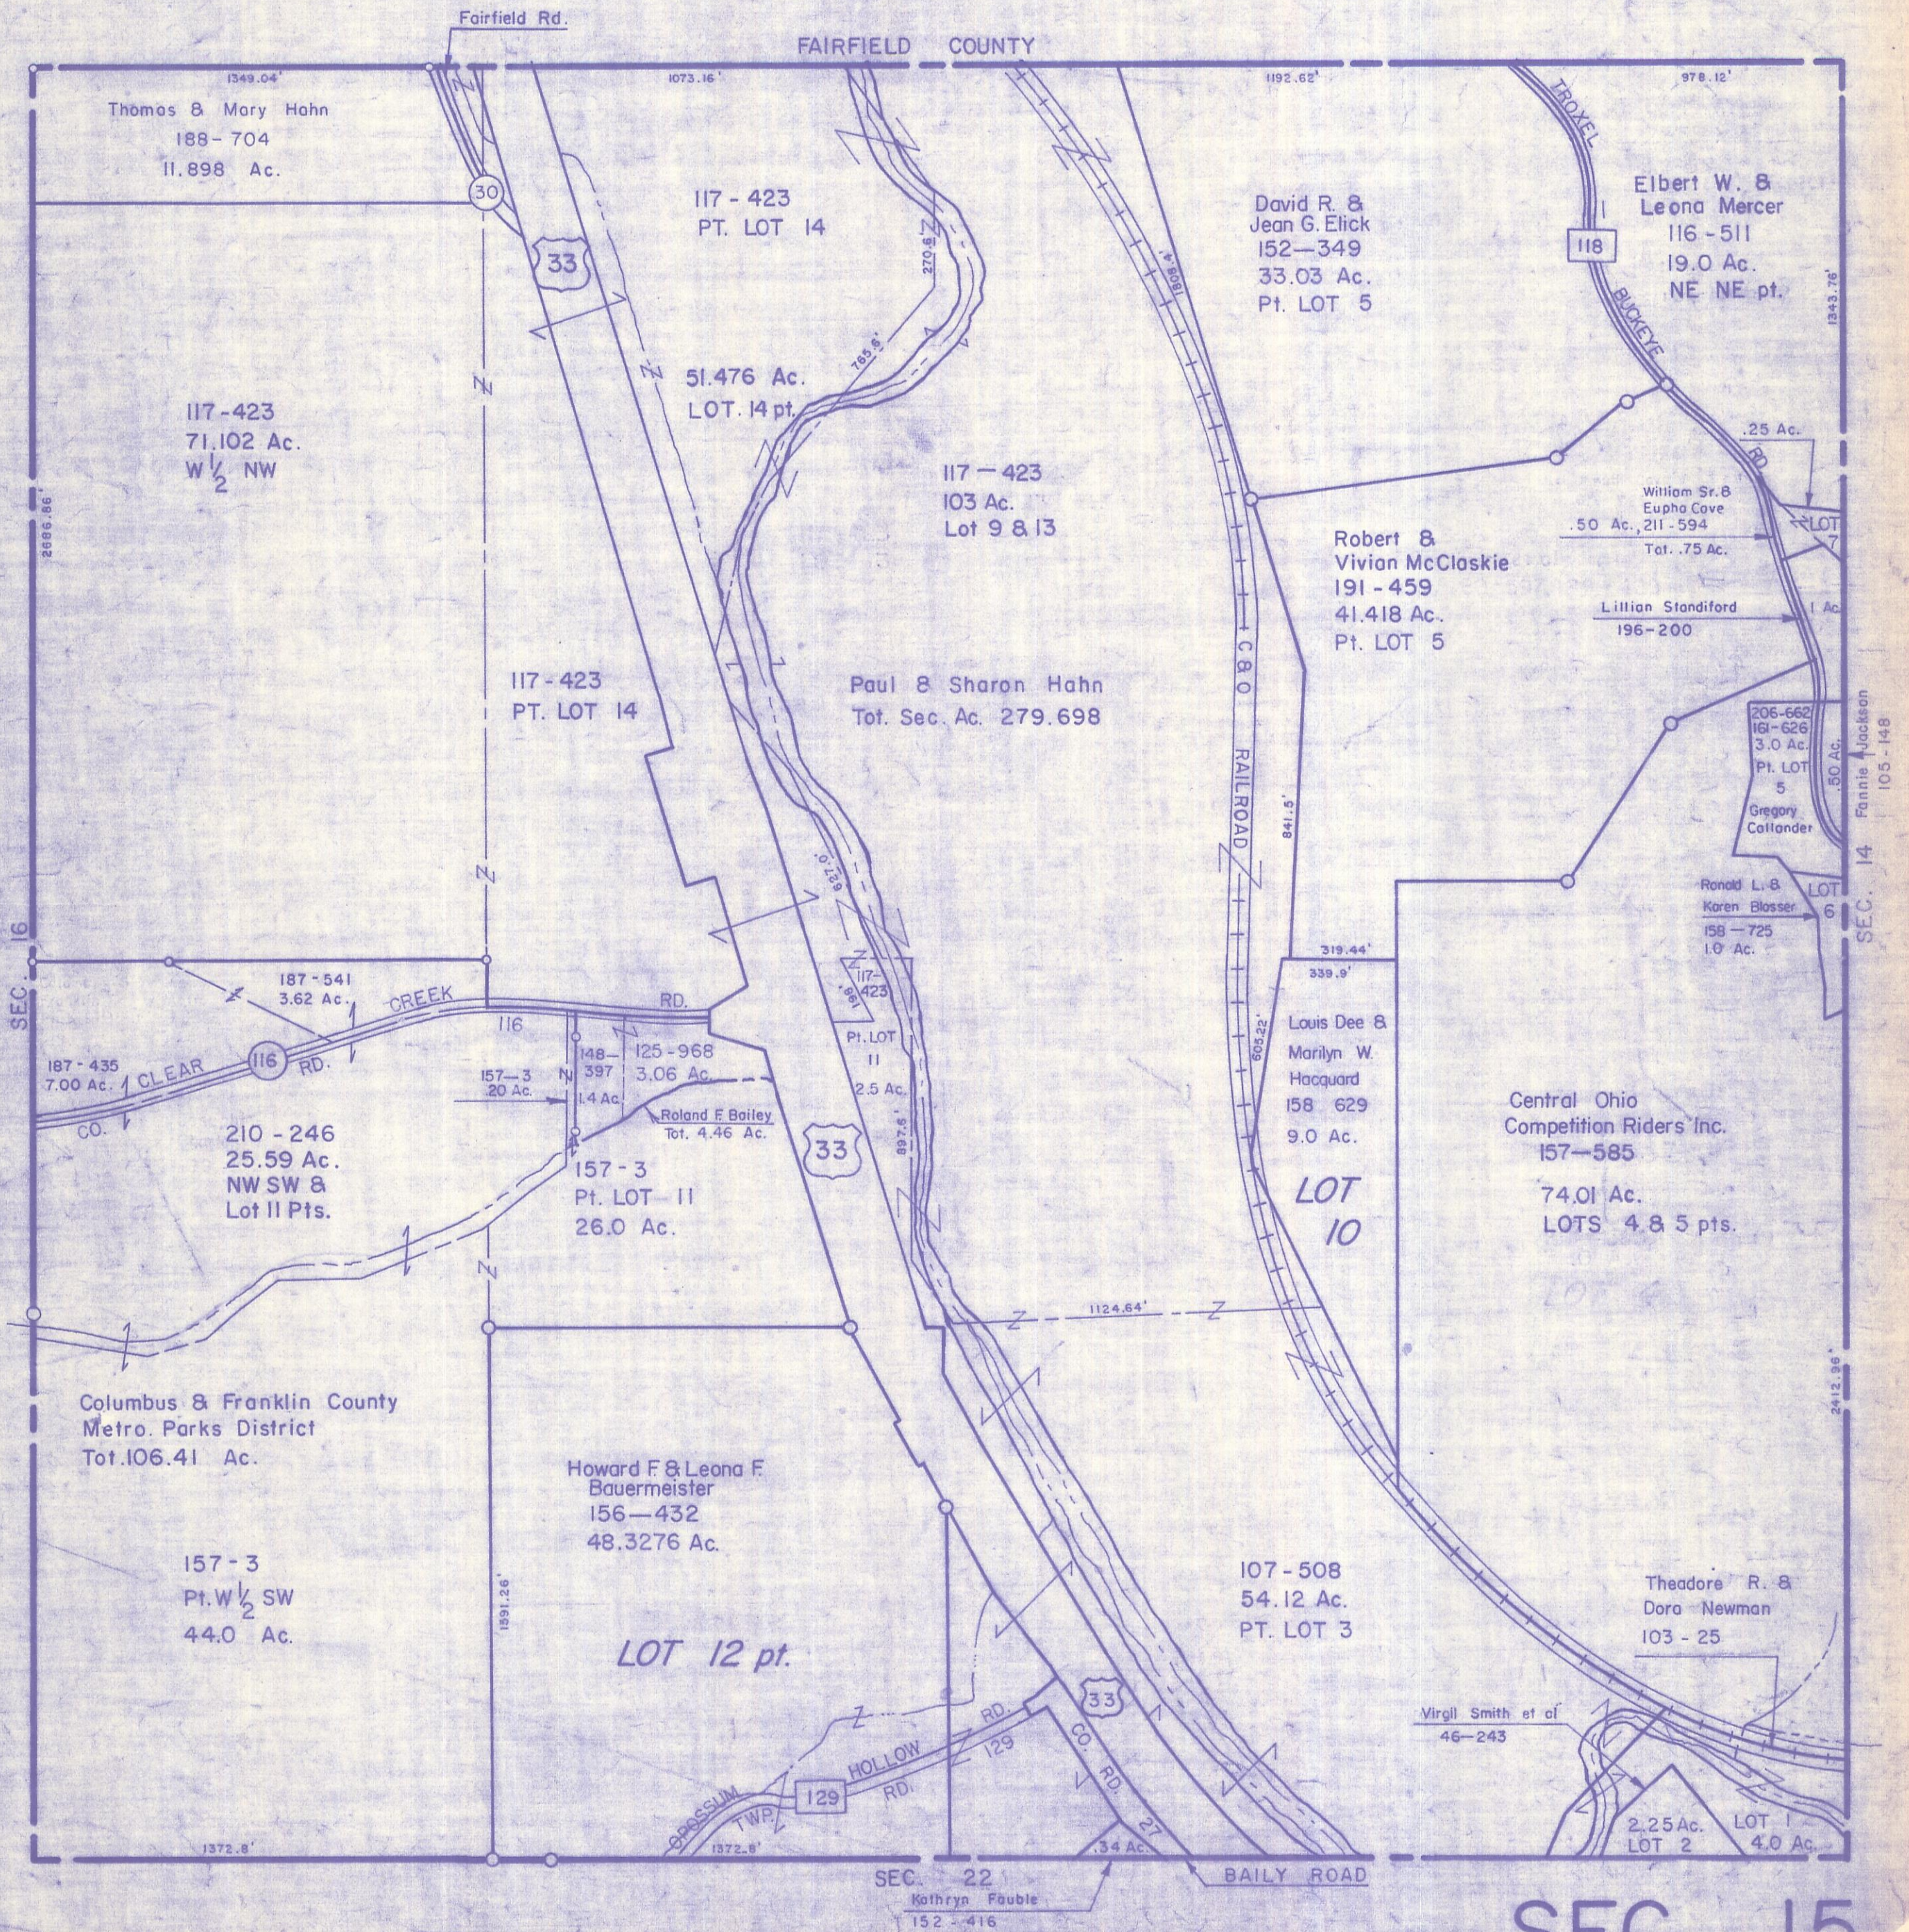

HOCKING COUNTY

GOOD HOPE TWP.

SEC. 15 T-13, R-18

SCALE 1"=400'

SEC. 15