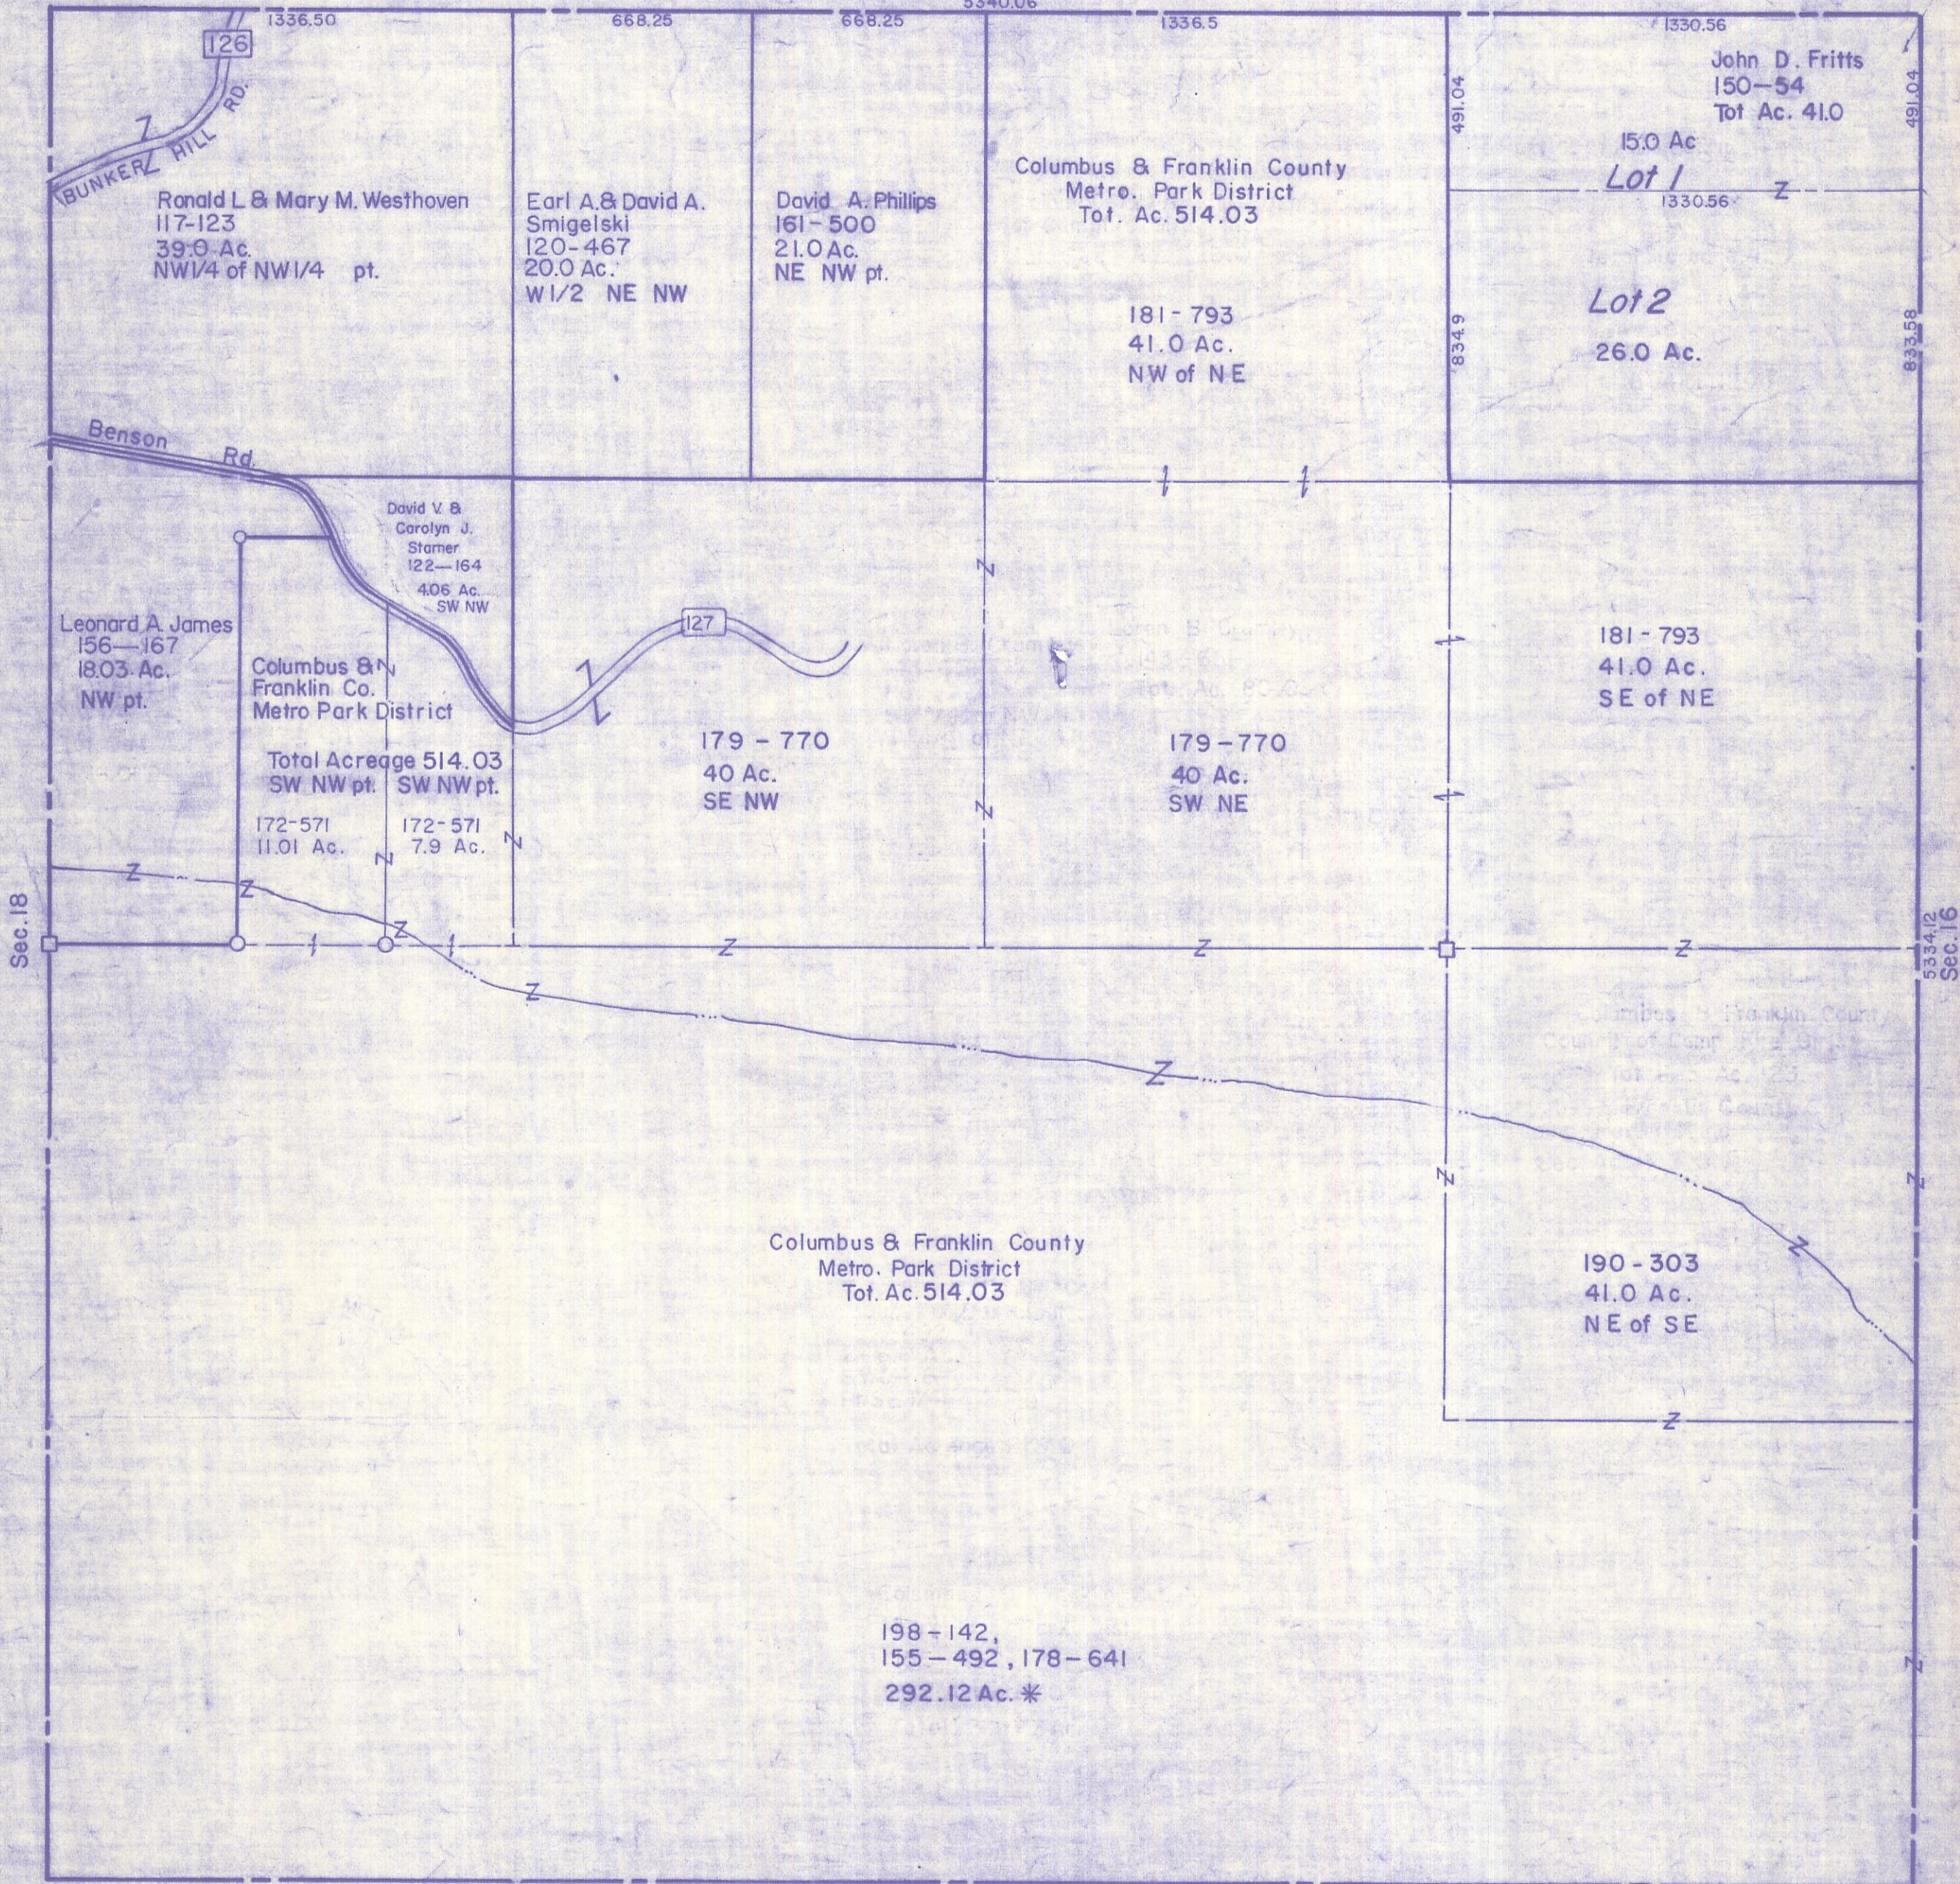

HOCKING COUNTY

Sec. 17 T13 R18
GOOD HOPE TWP.
Scale = 1" = 400'

Fairfield County
5340.06

5346.0
Sec. 20

Sec. 17