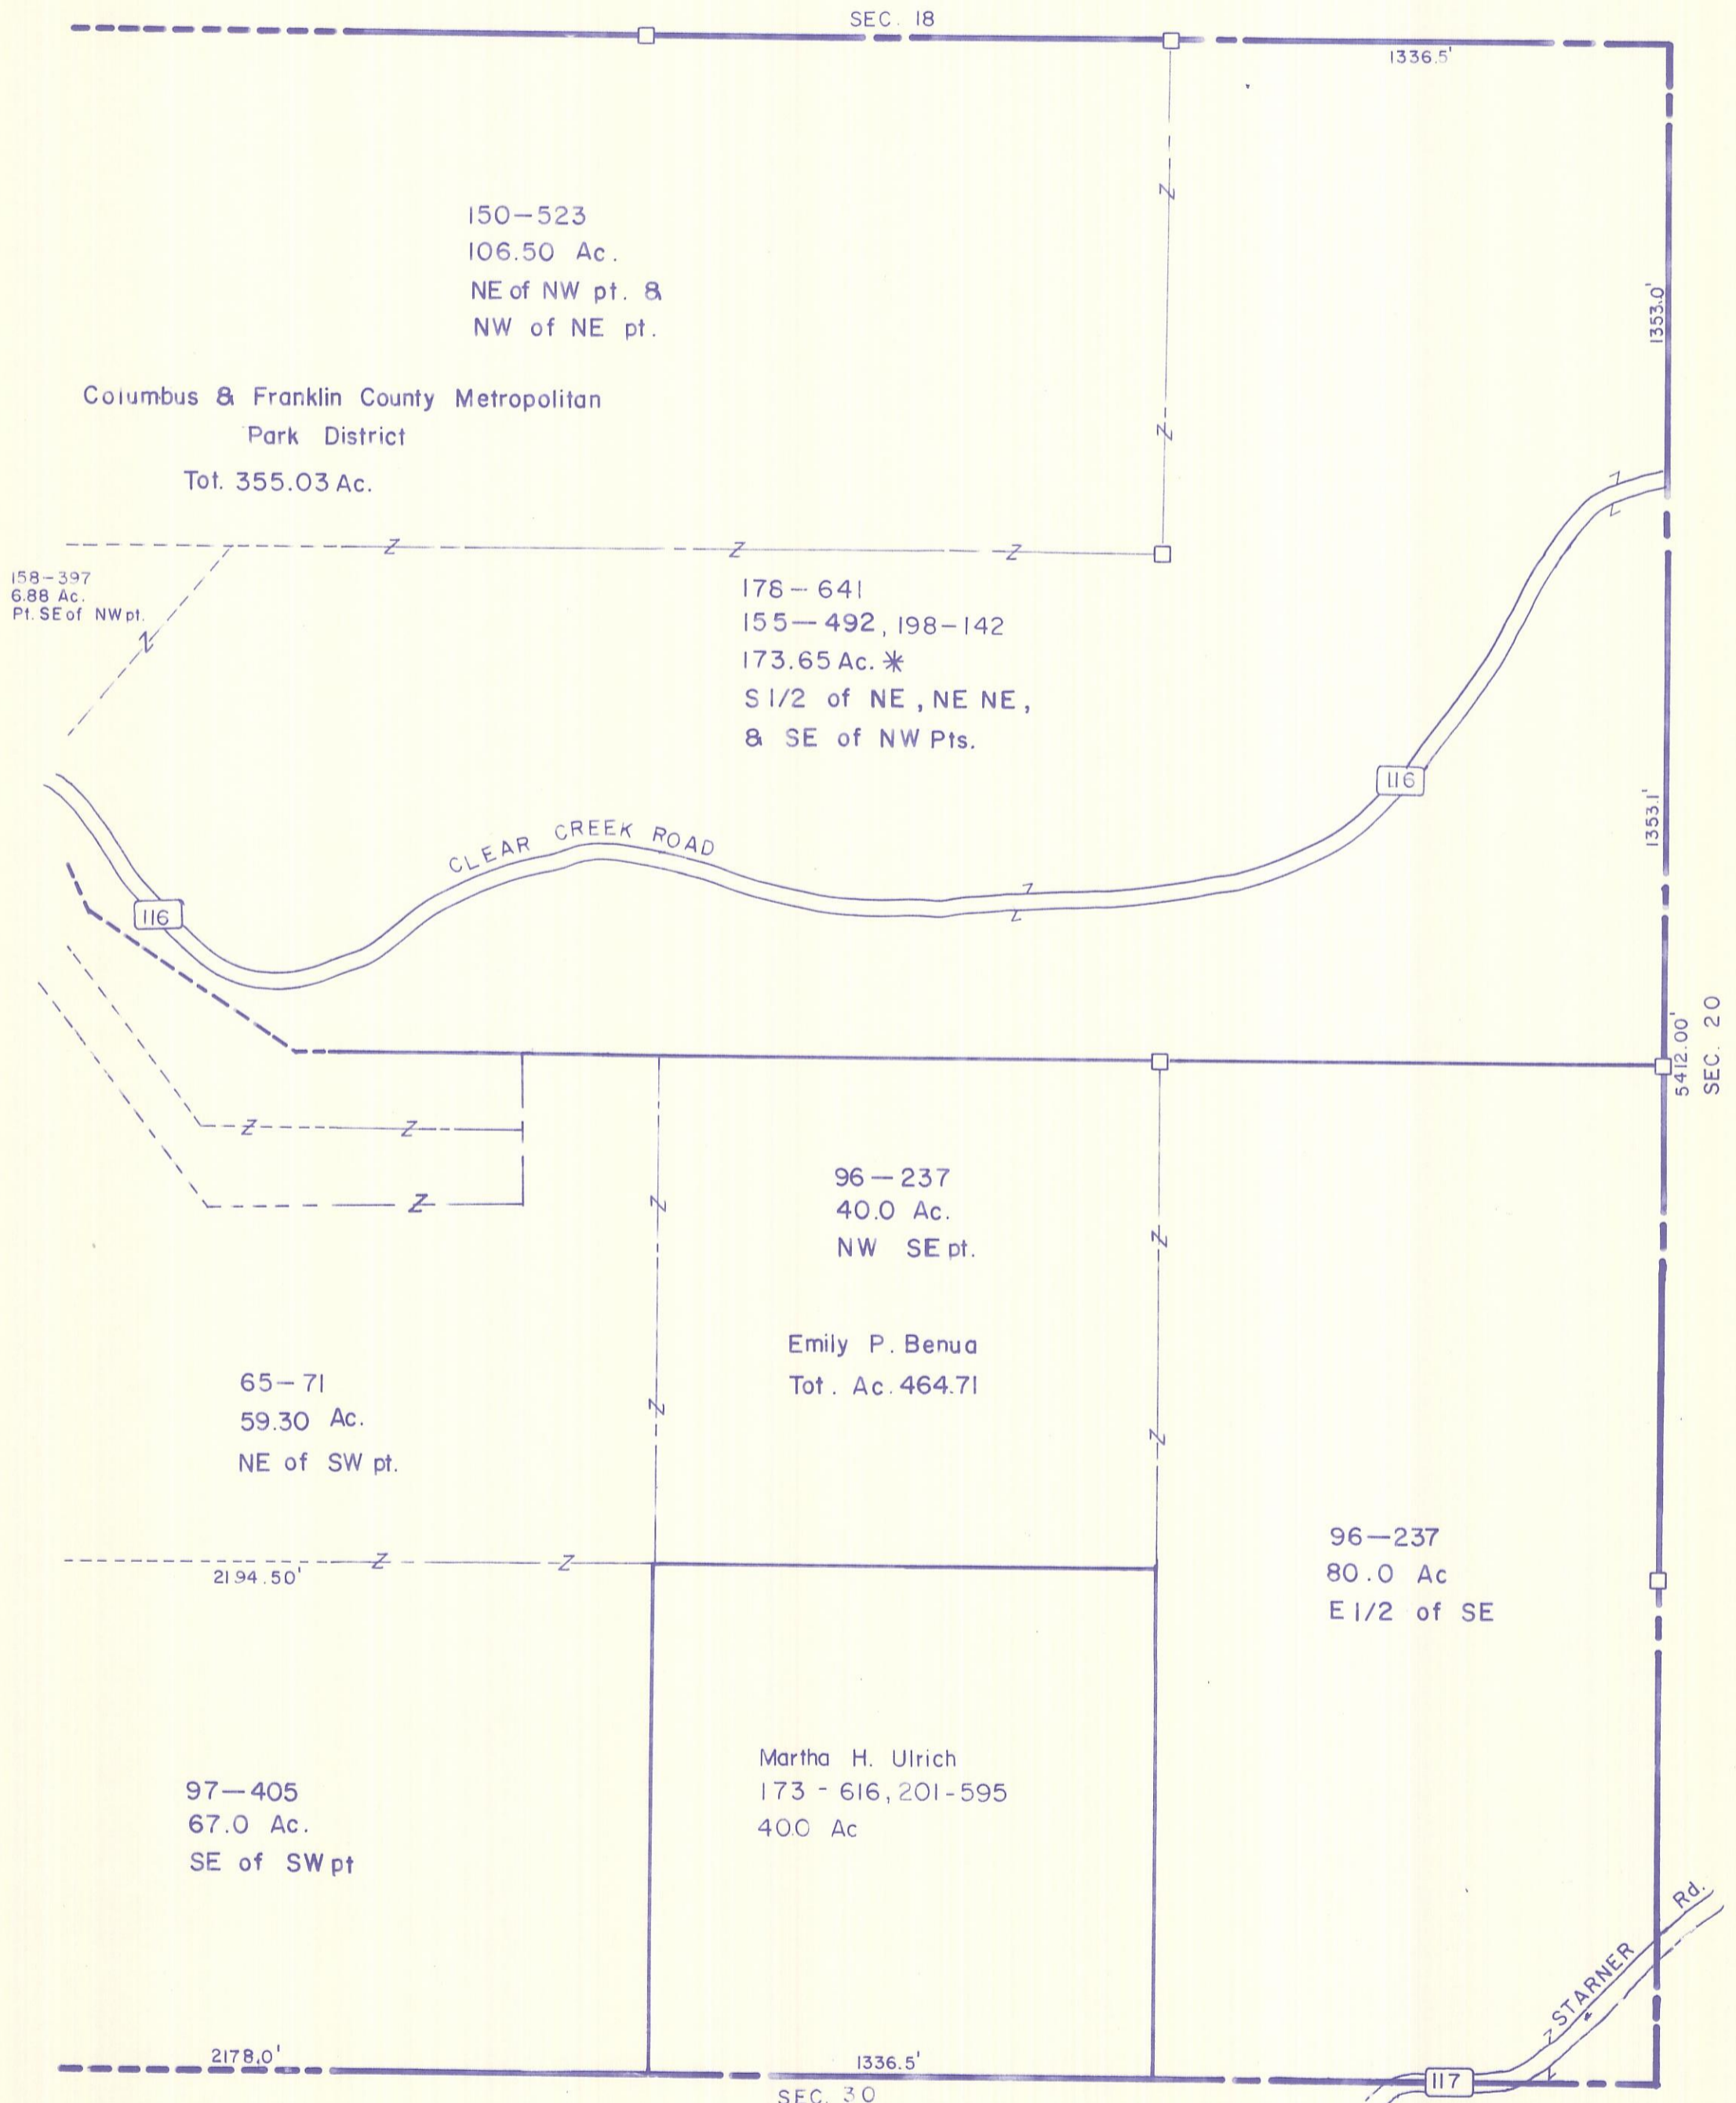

HOCKING COUNTY

GOOD HOPE

SEC. 19 Pt. T 13 R 18

Scale 1" = 400'

SEC. 19 pt.