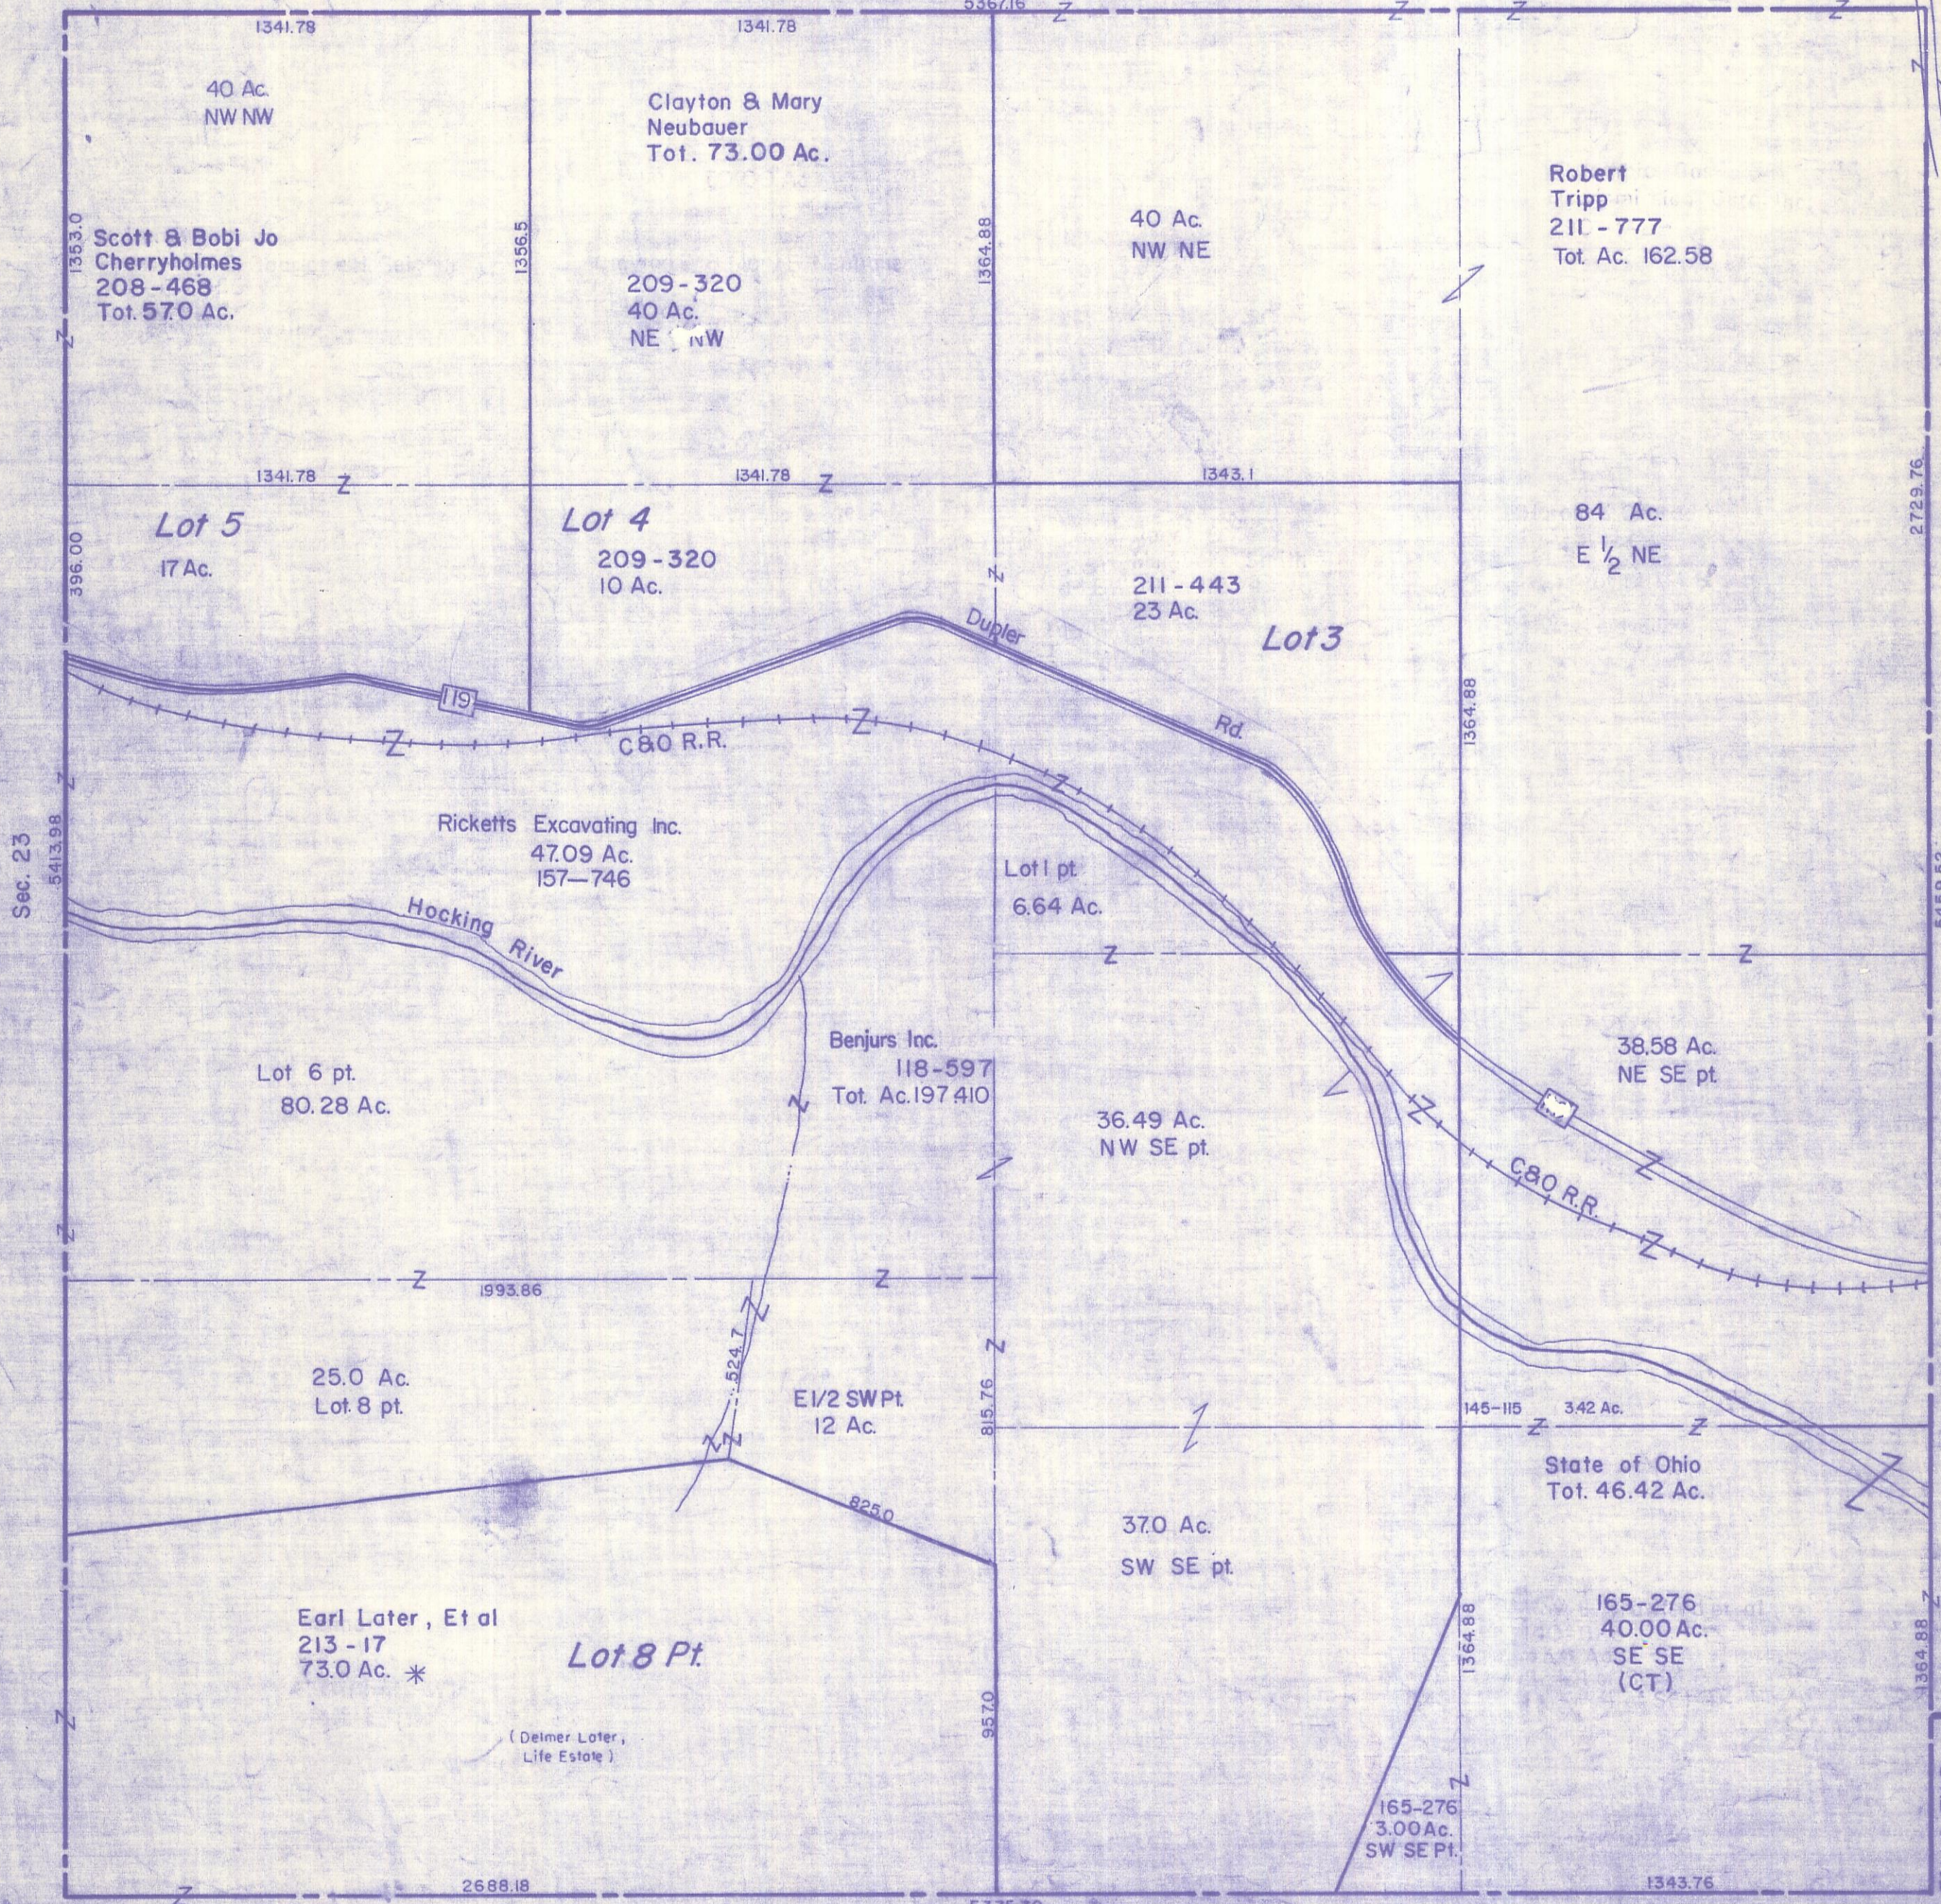

HOCKING COUNTY

Sec. 24 T13 R18

GOOD HOPE TWP.

Scale=1"=400'

Sec. 13

47

Sec. 24

Sec. 25

FALLS TWP. Sec. 6

Marion Twp. Sec. 31