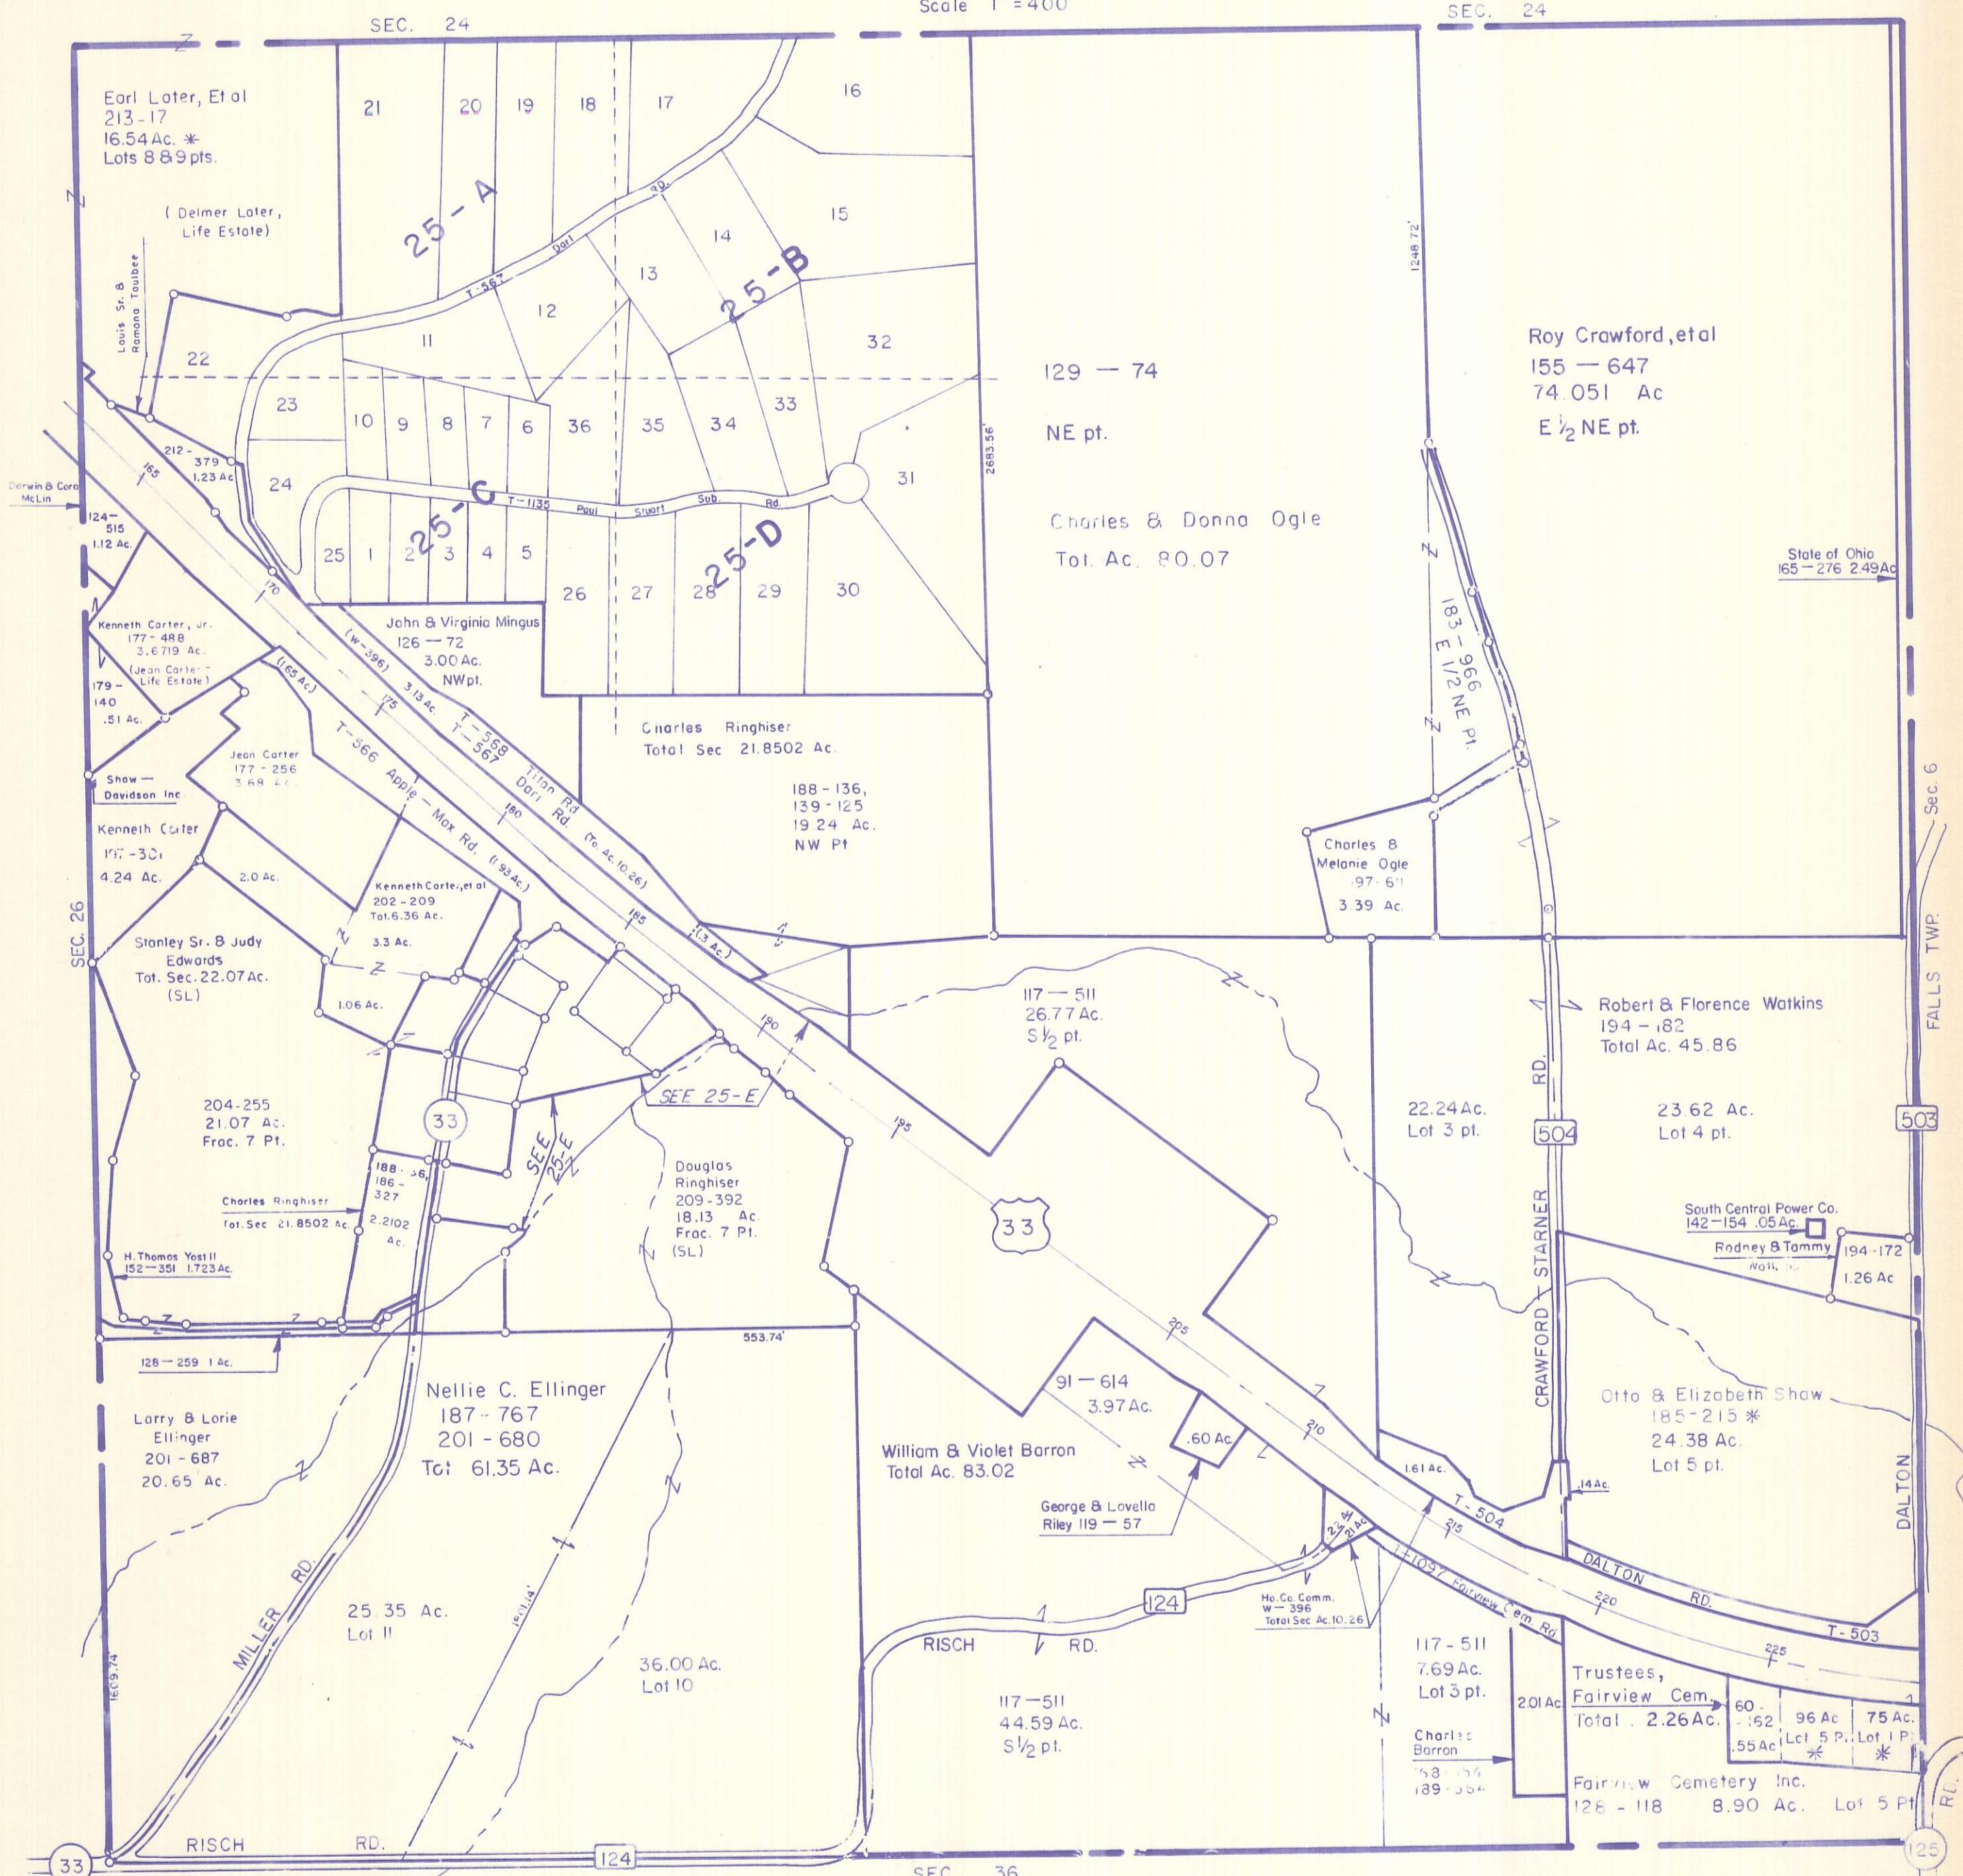

HOCKING COUNTY

GOOD HOPE

SEC. 25 T 13 R 18

Scale 1" = 400'

Sec. 25

FAIRVIEW CIRCLE

FALLS TWP. Sec. 6