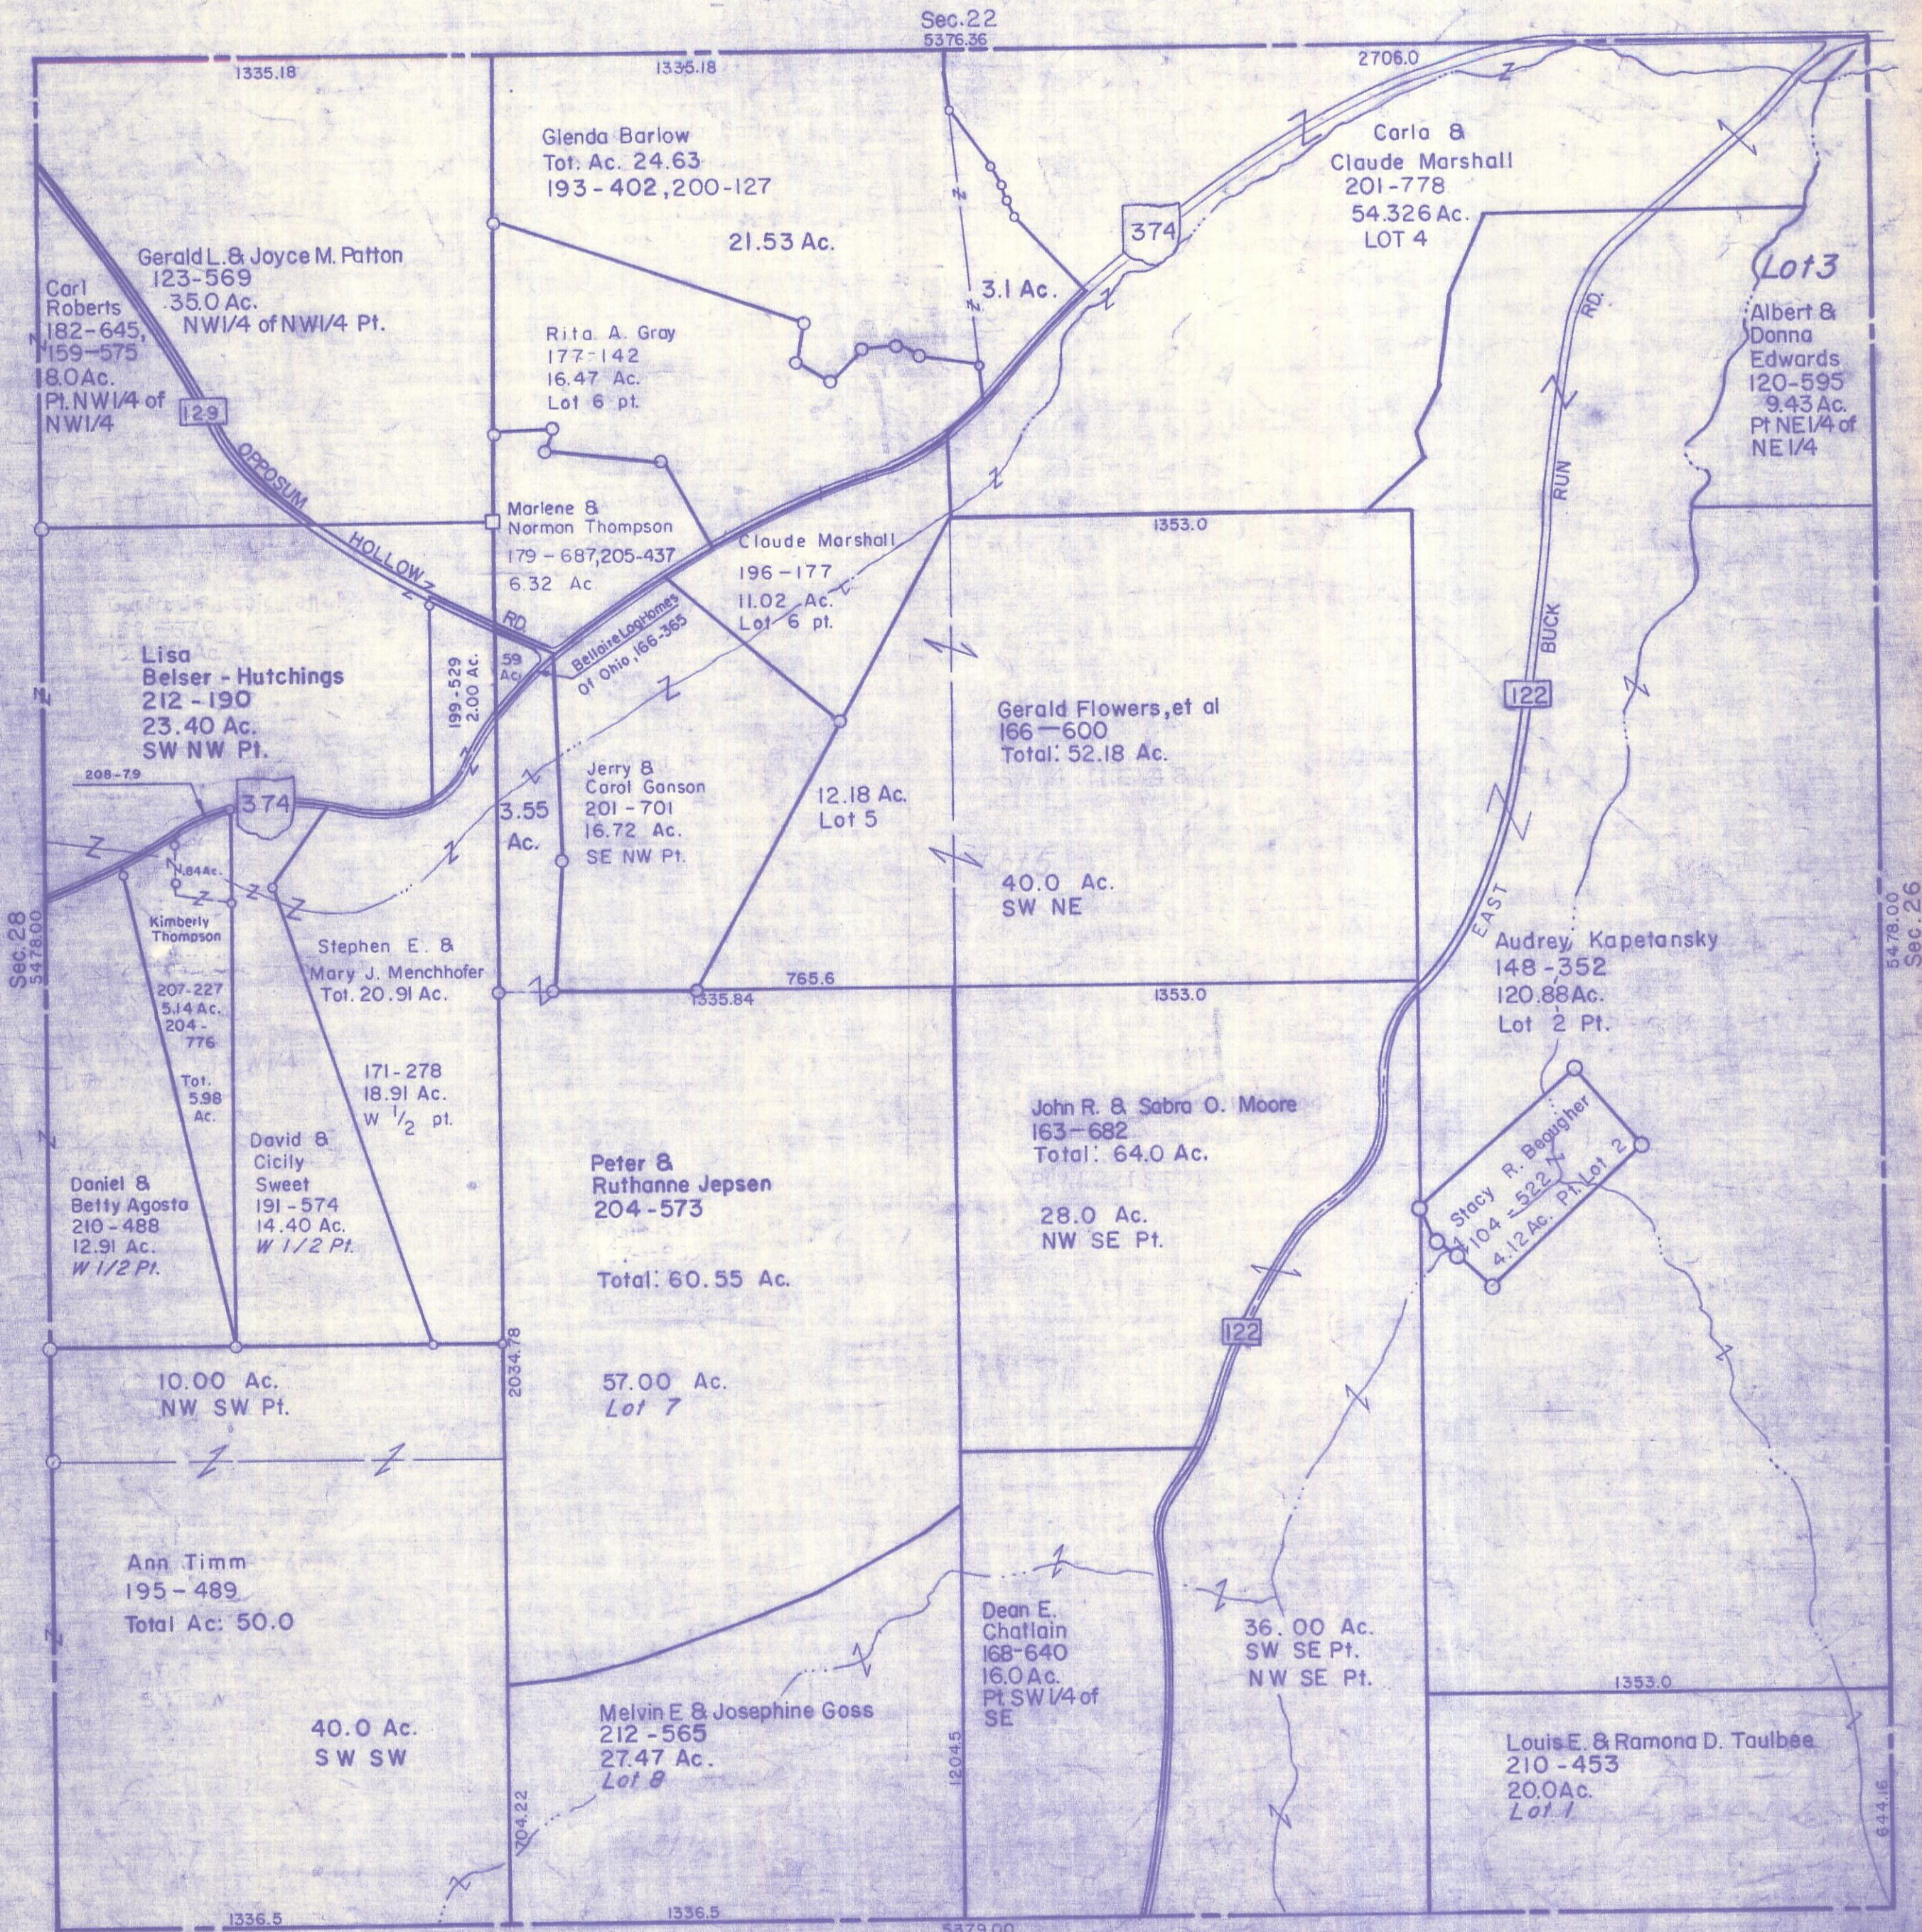

HOCKING COUNTY

Sec.27 T13 R18

GOOD HOPE TWP.

Scale=1"=400'

Sec.27