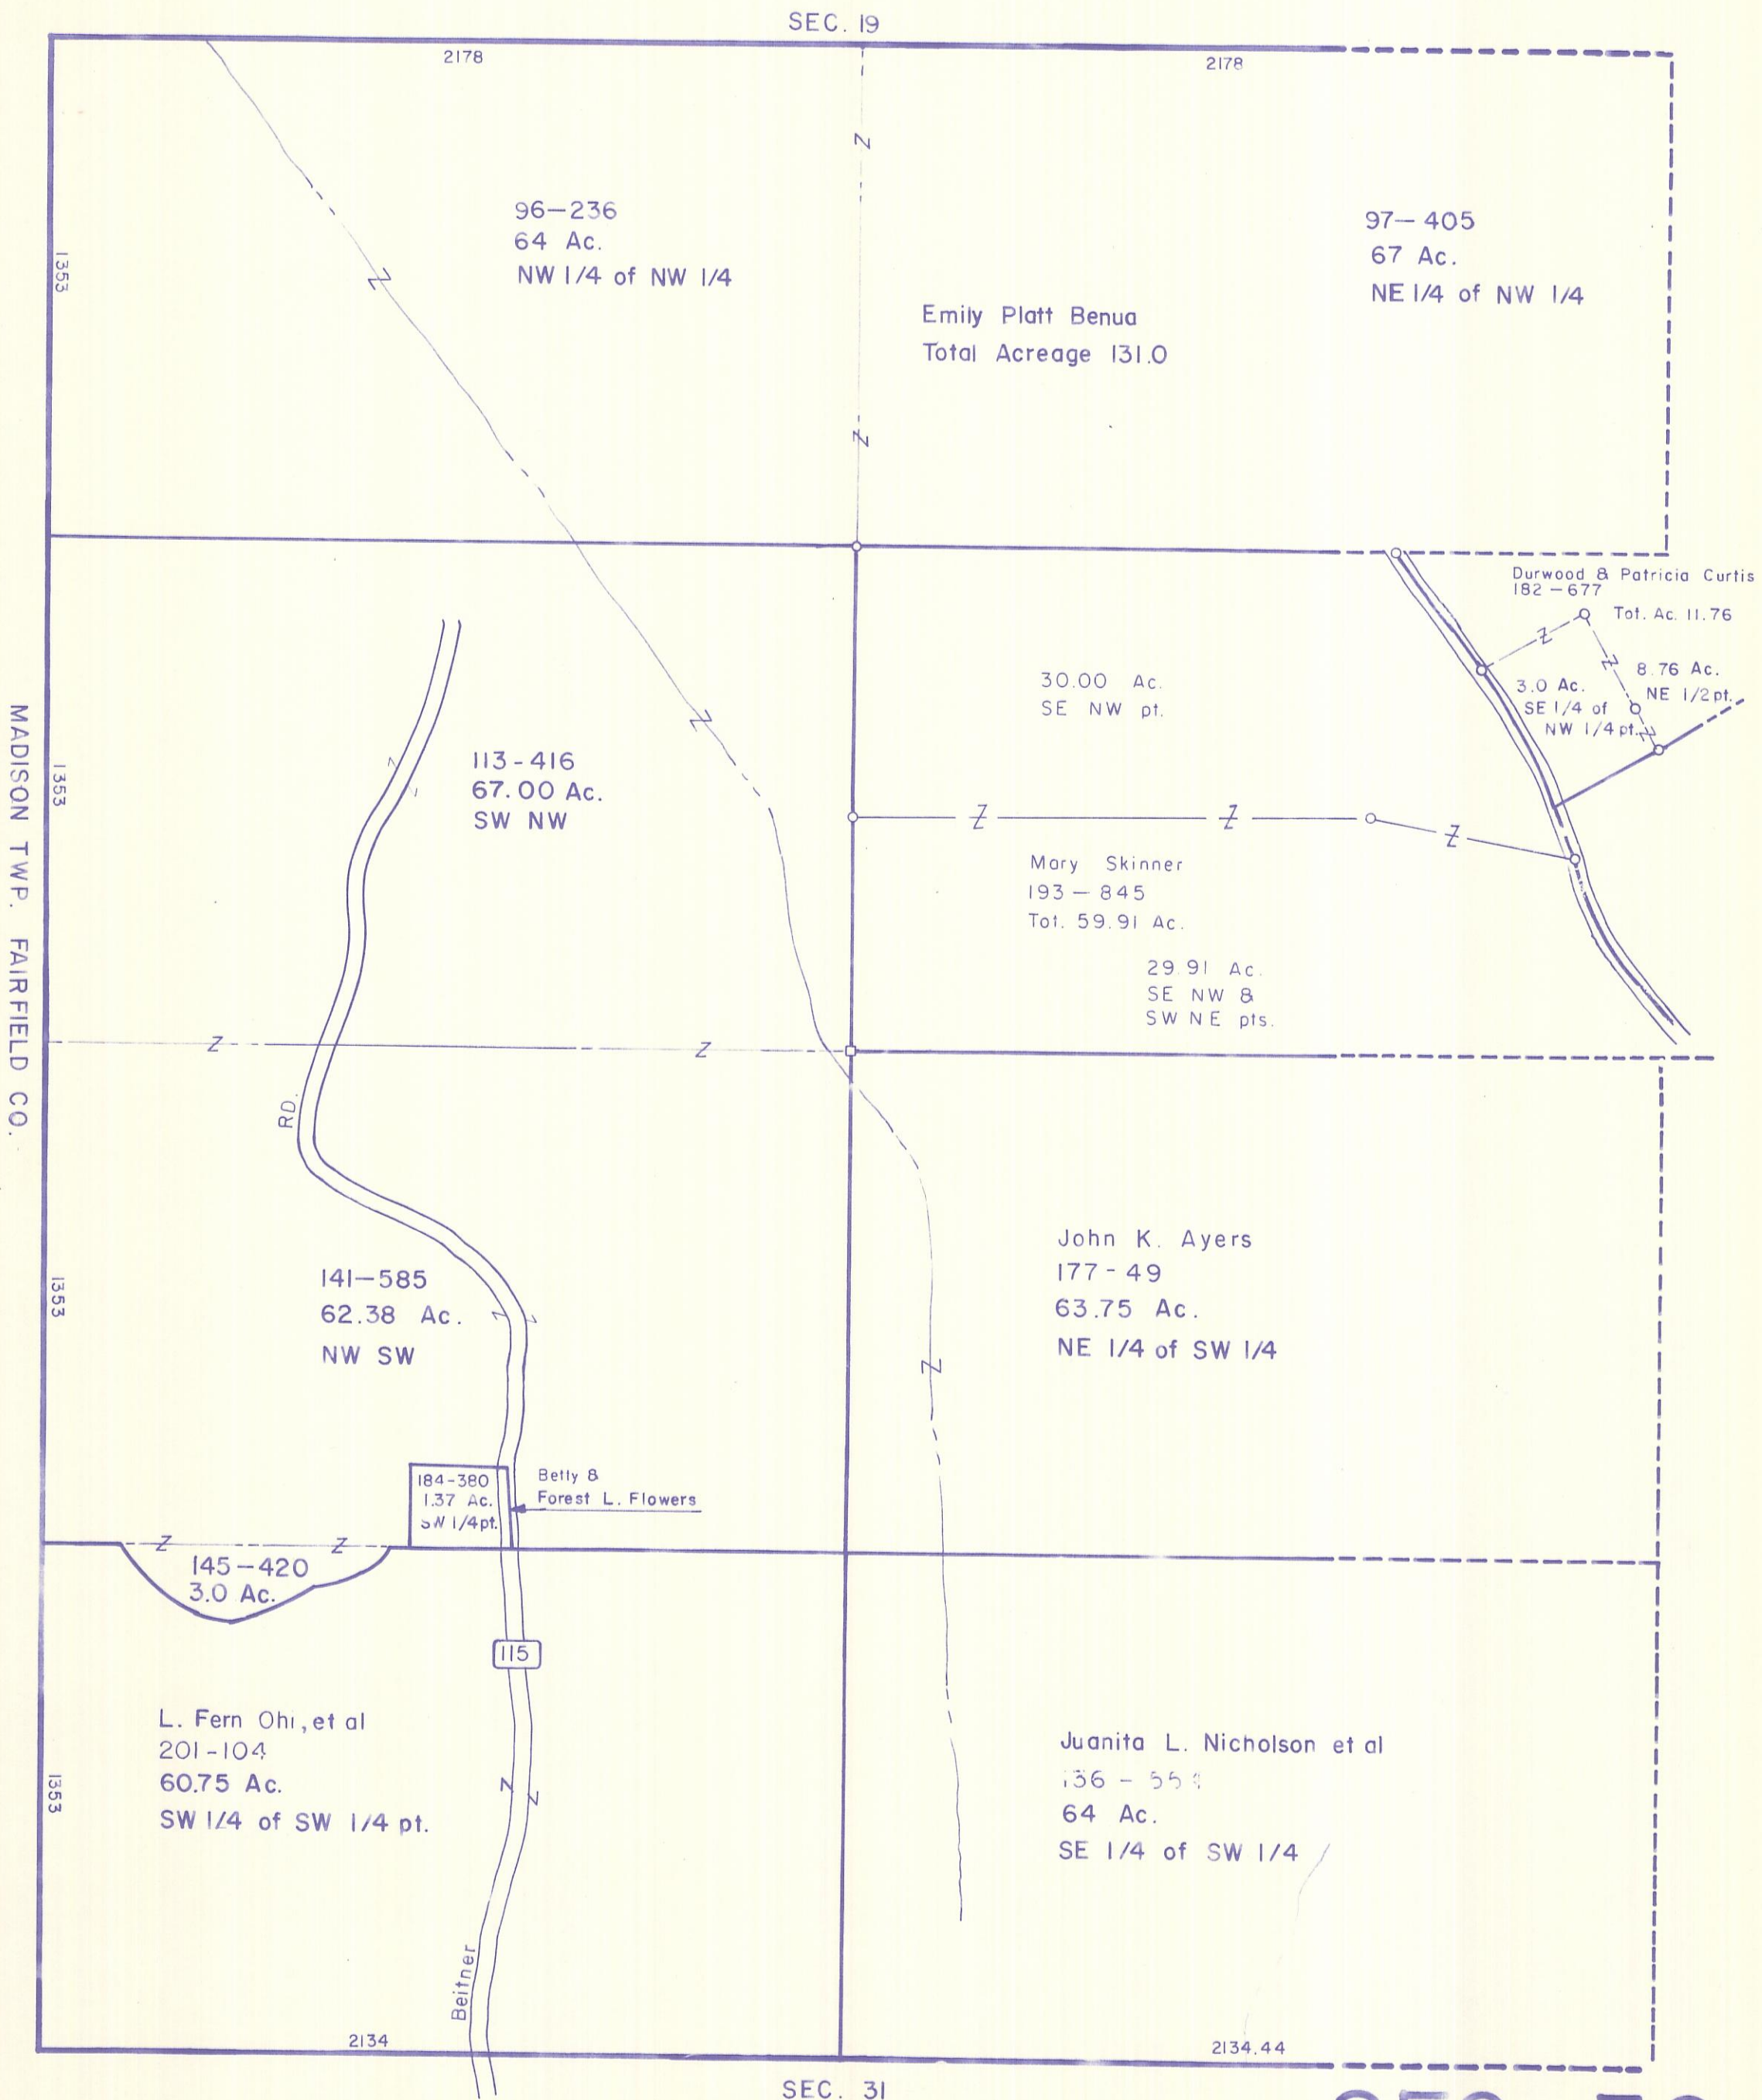

HOCKING COUNTY

GOOD HOPE

SEC. 30pt T 13 R 18

Scale 1" = 400'

MADISON TWP. FAIRFIELD CO.

SEC. 30 pt.