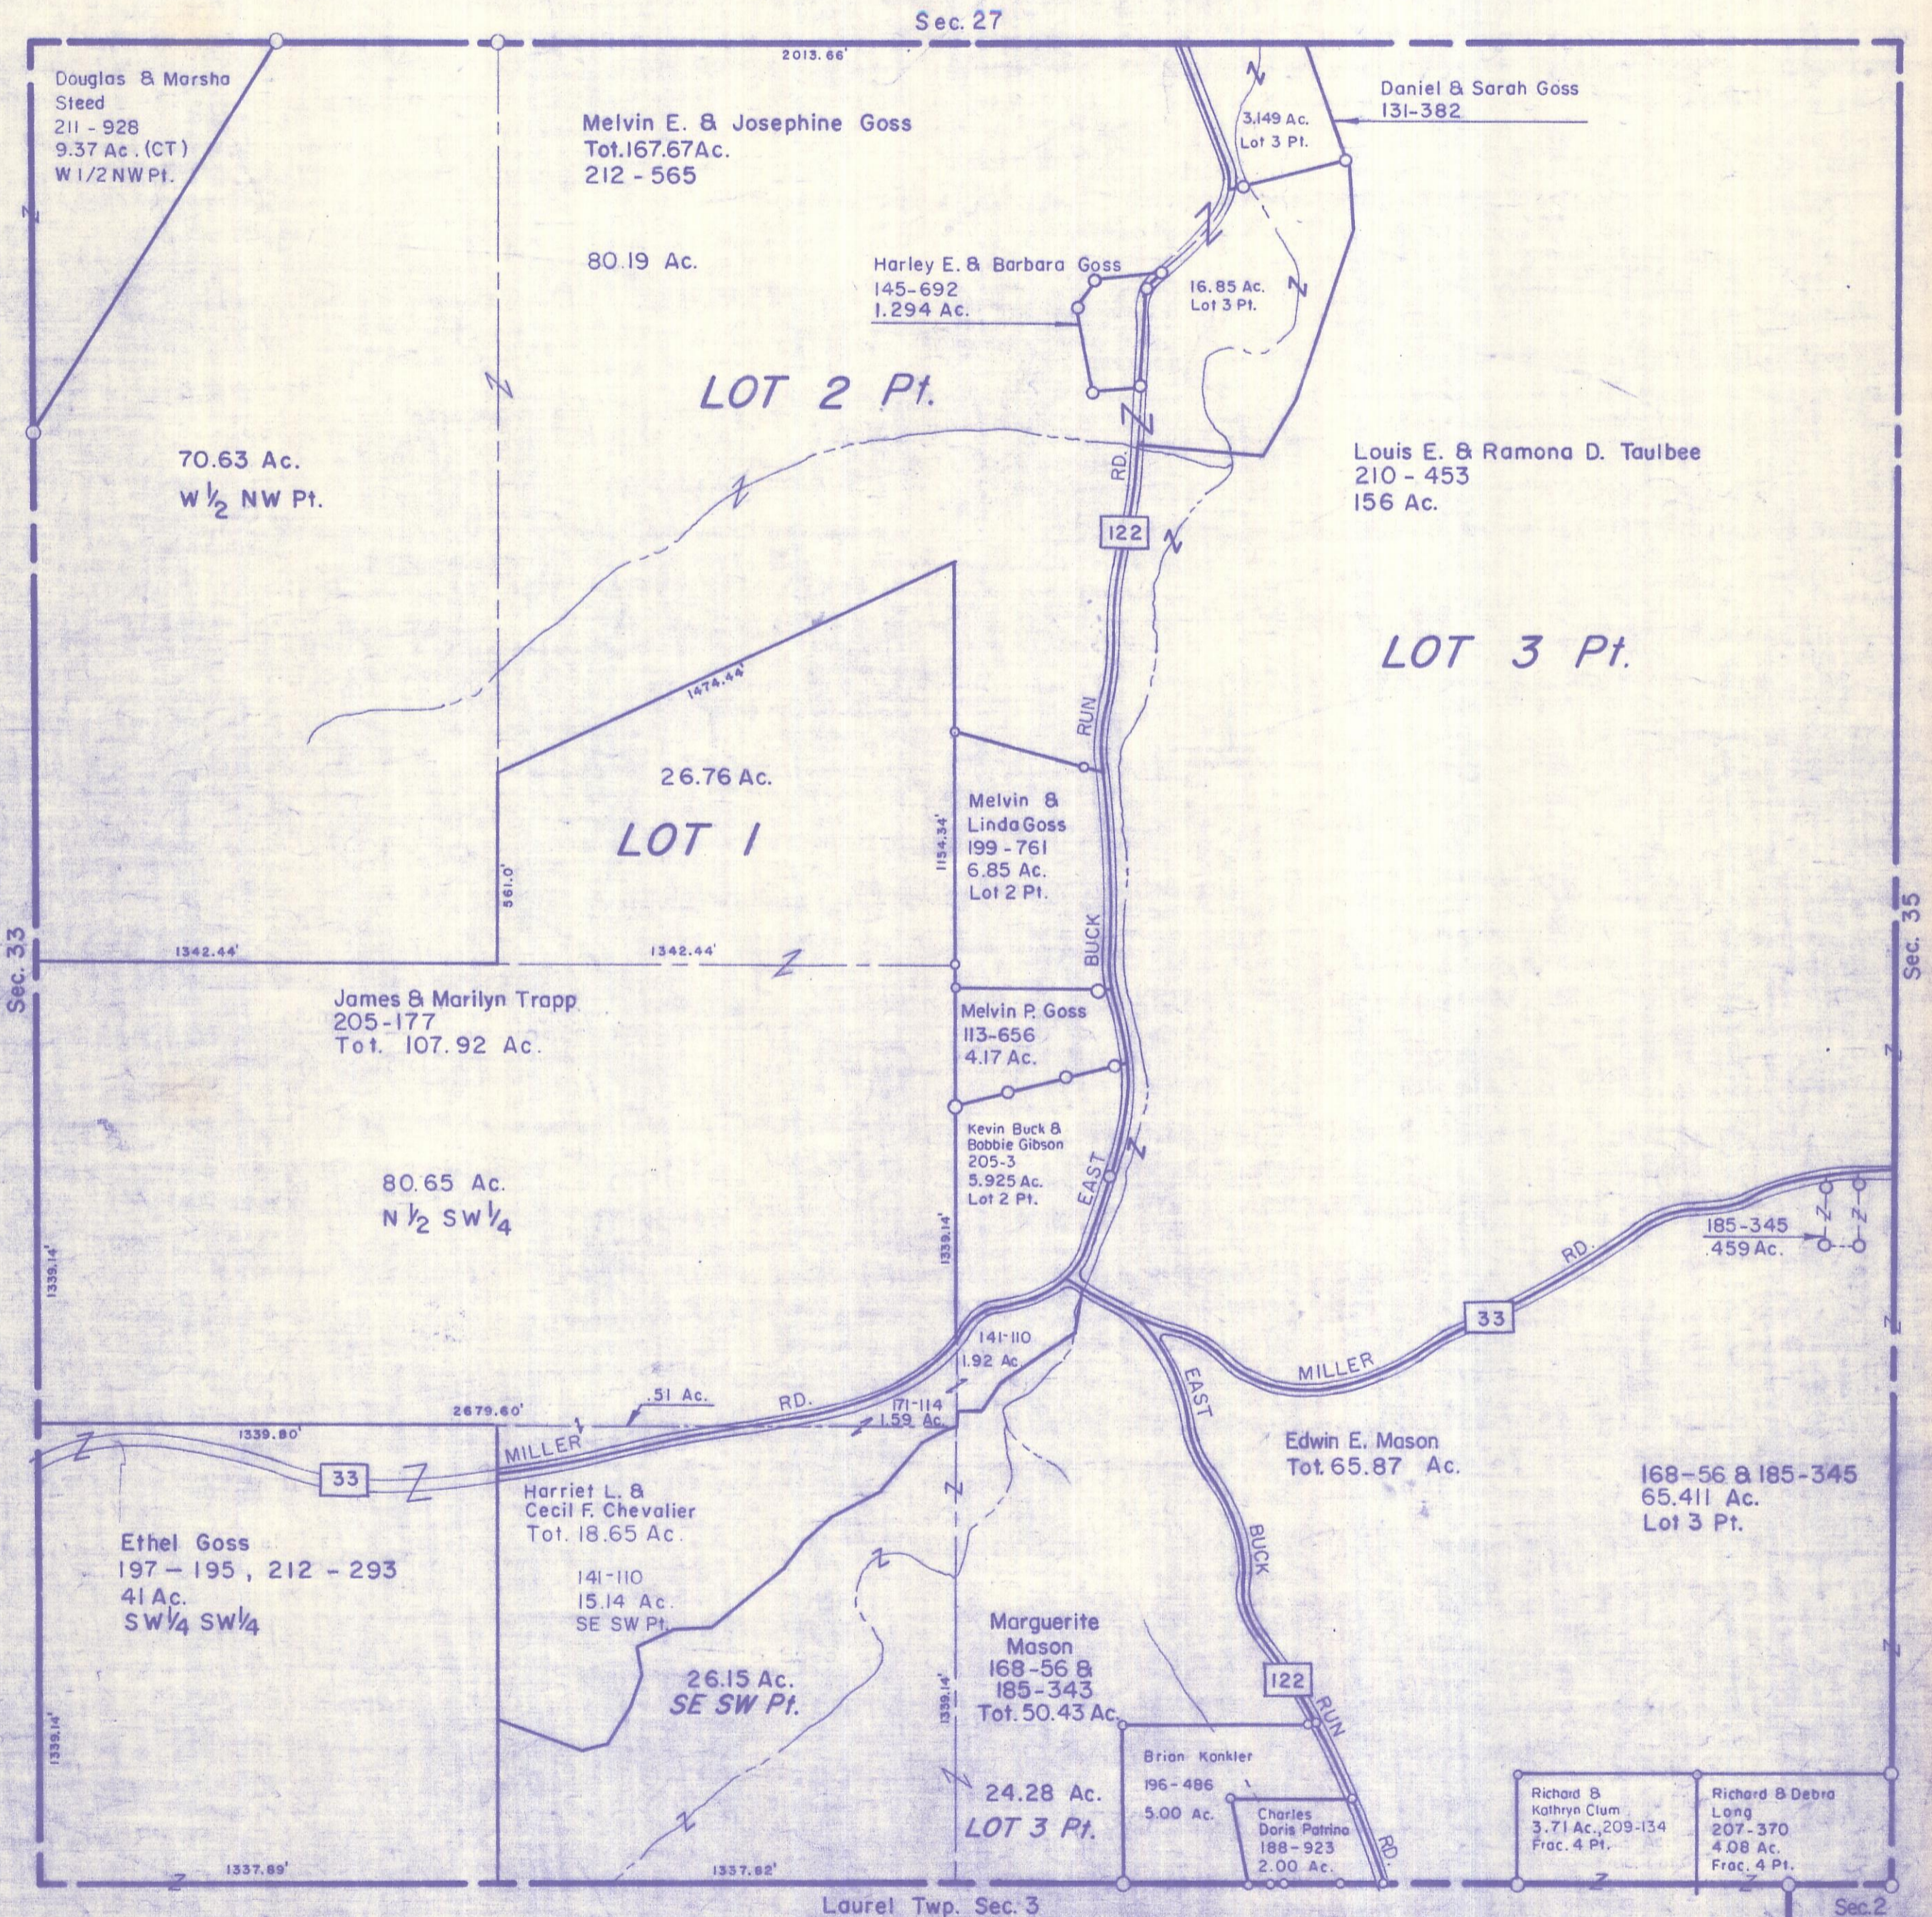

HOCKING COUNTY

Sec.34 T13 R18
GOOD HOPE TWP.
Scale 1"=400

Sec. 34