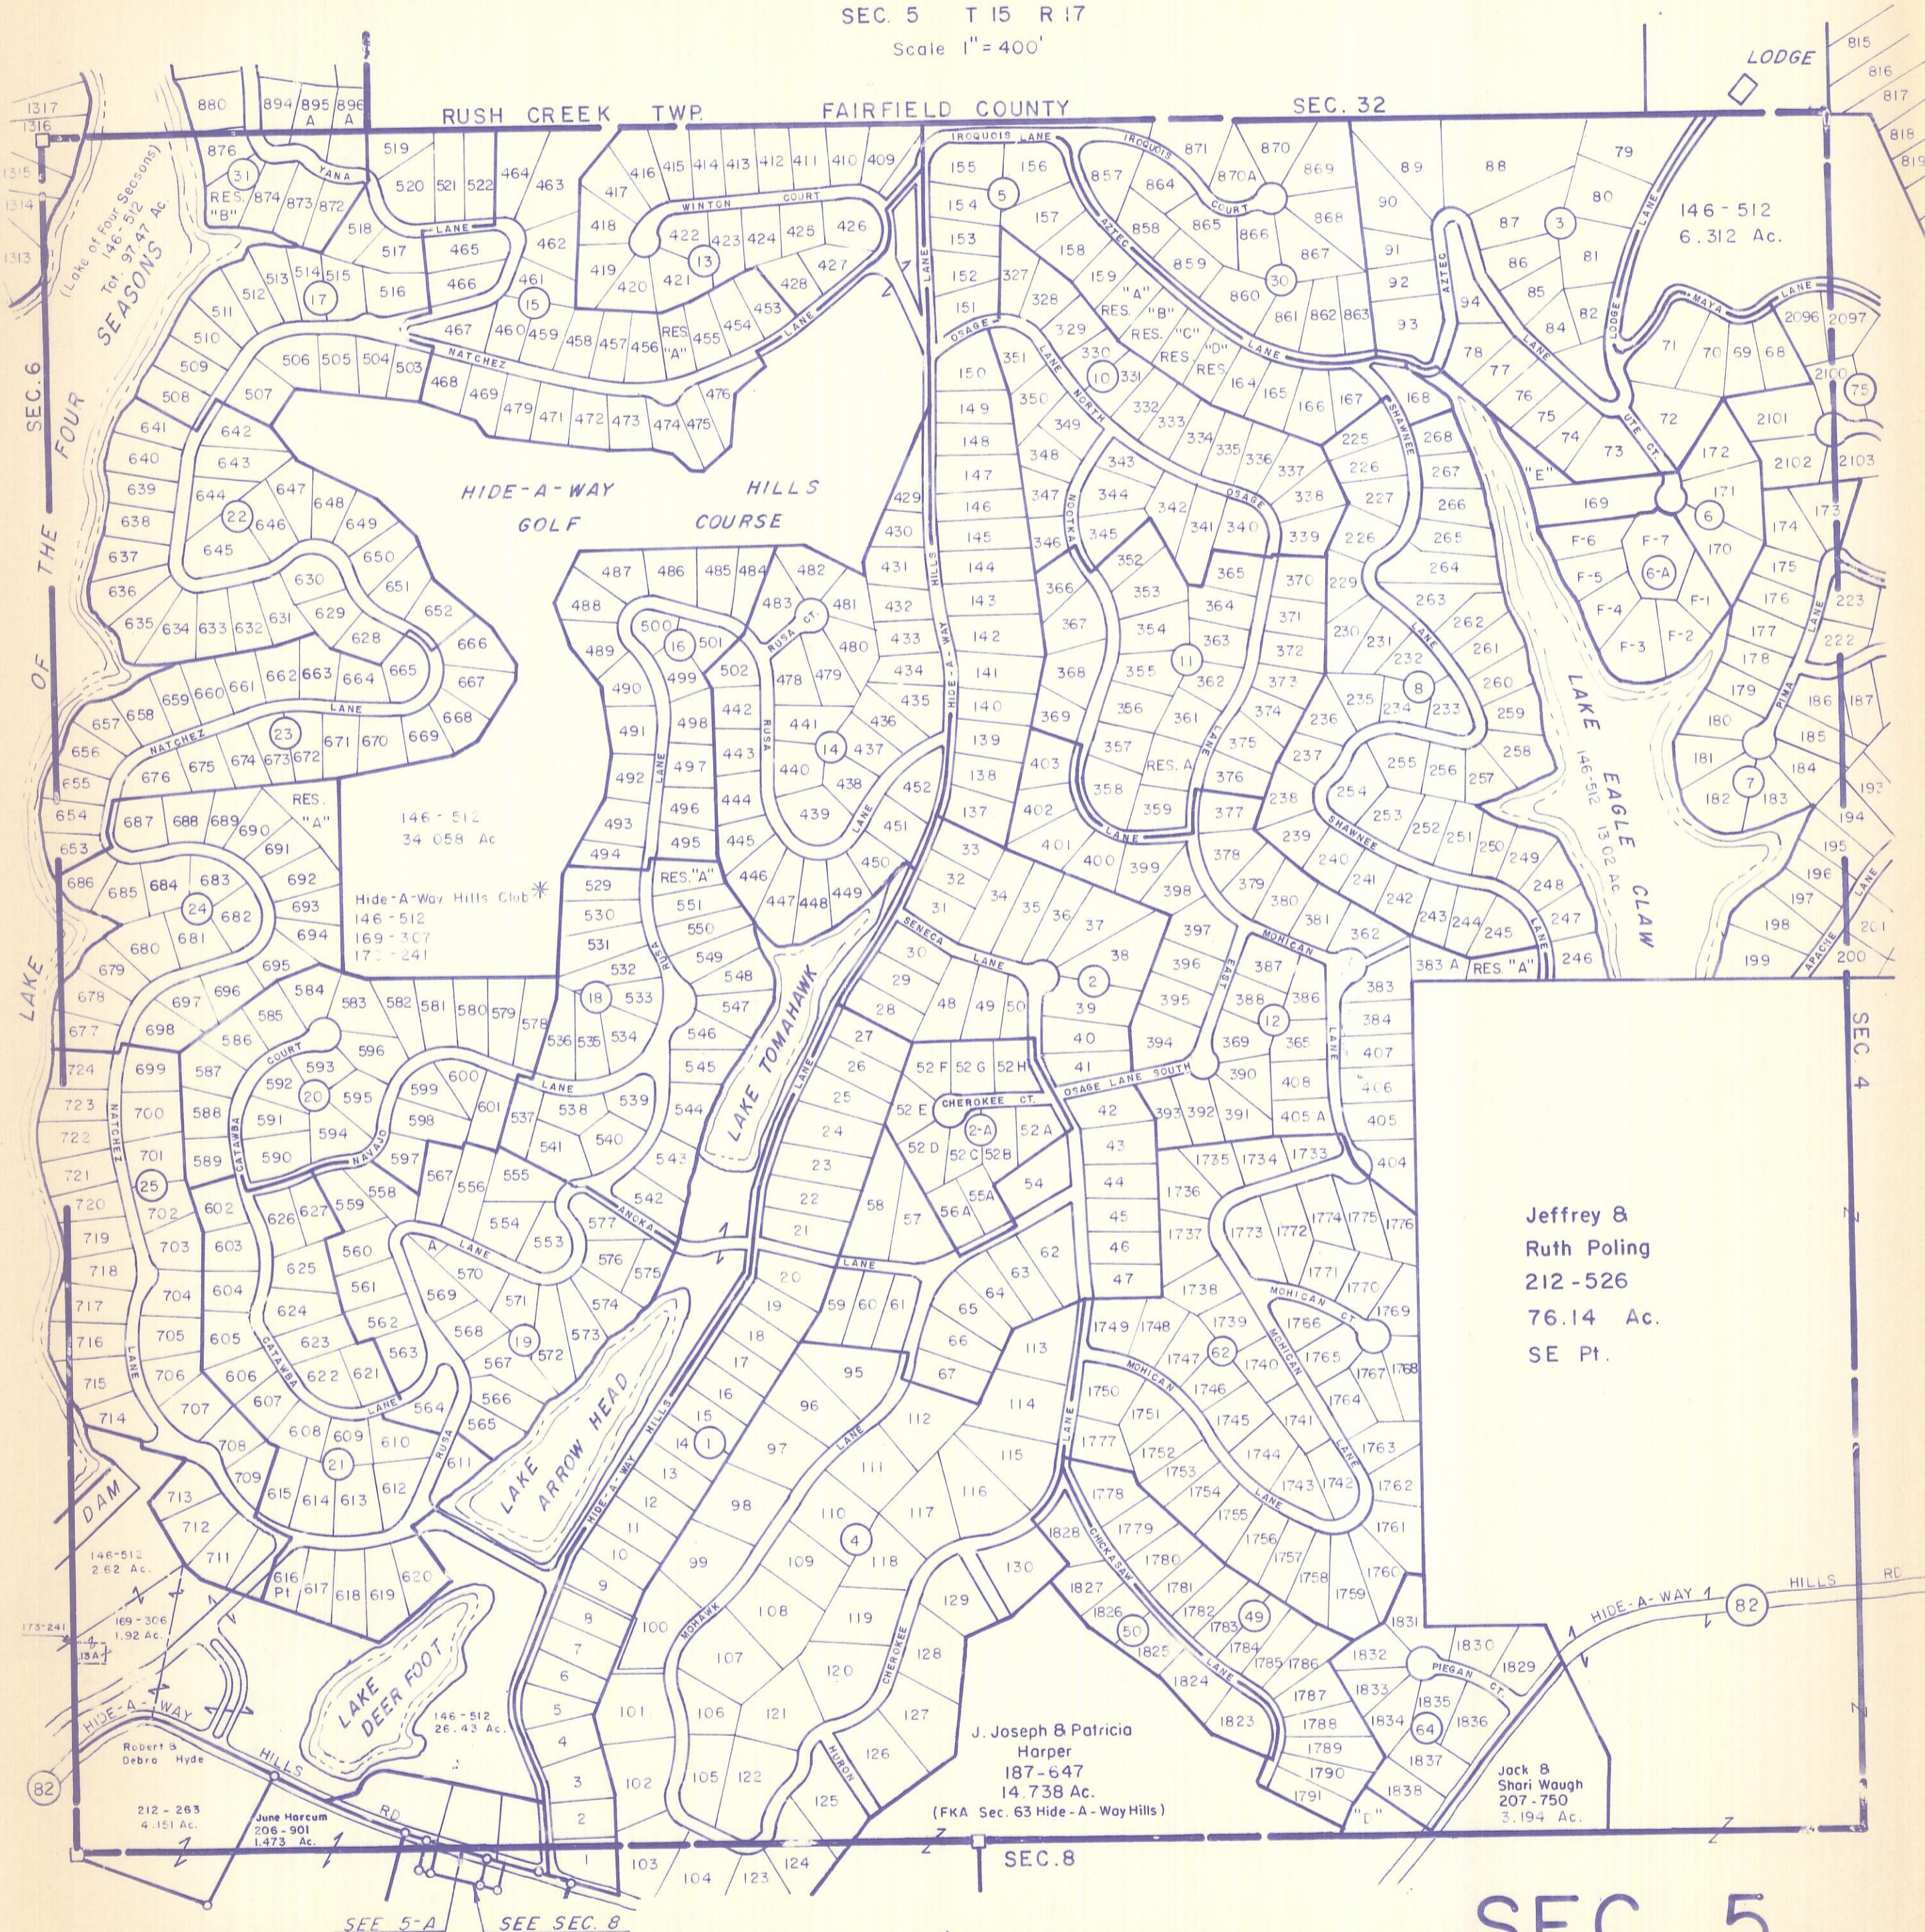

HOCKING COUNTY

MARION TWP.

SEC. 5 T 15 R 17

Scale 1" = 400'

Jeffrey &
Ruth Poling
212-526
76.14 Ac.
SE Pt.

J. Joseph & Patricia
Harper
187-647
14.738 Ac.
(FKA Sec. 63 Hide-A-Way Hills)

Jack &
Shari Waugh
207-750
3.194 Ac.

SEC. 5