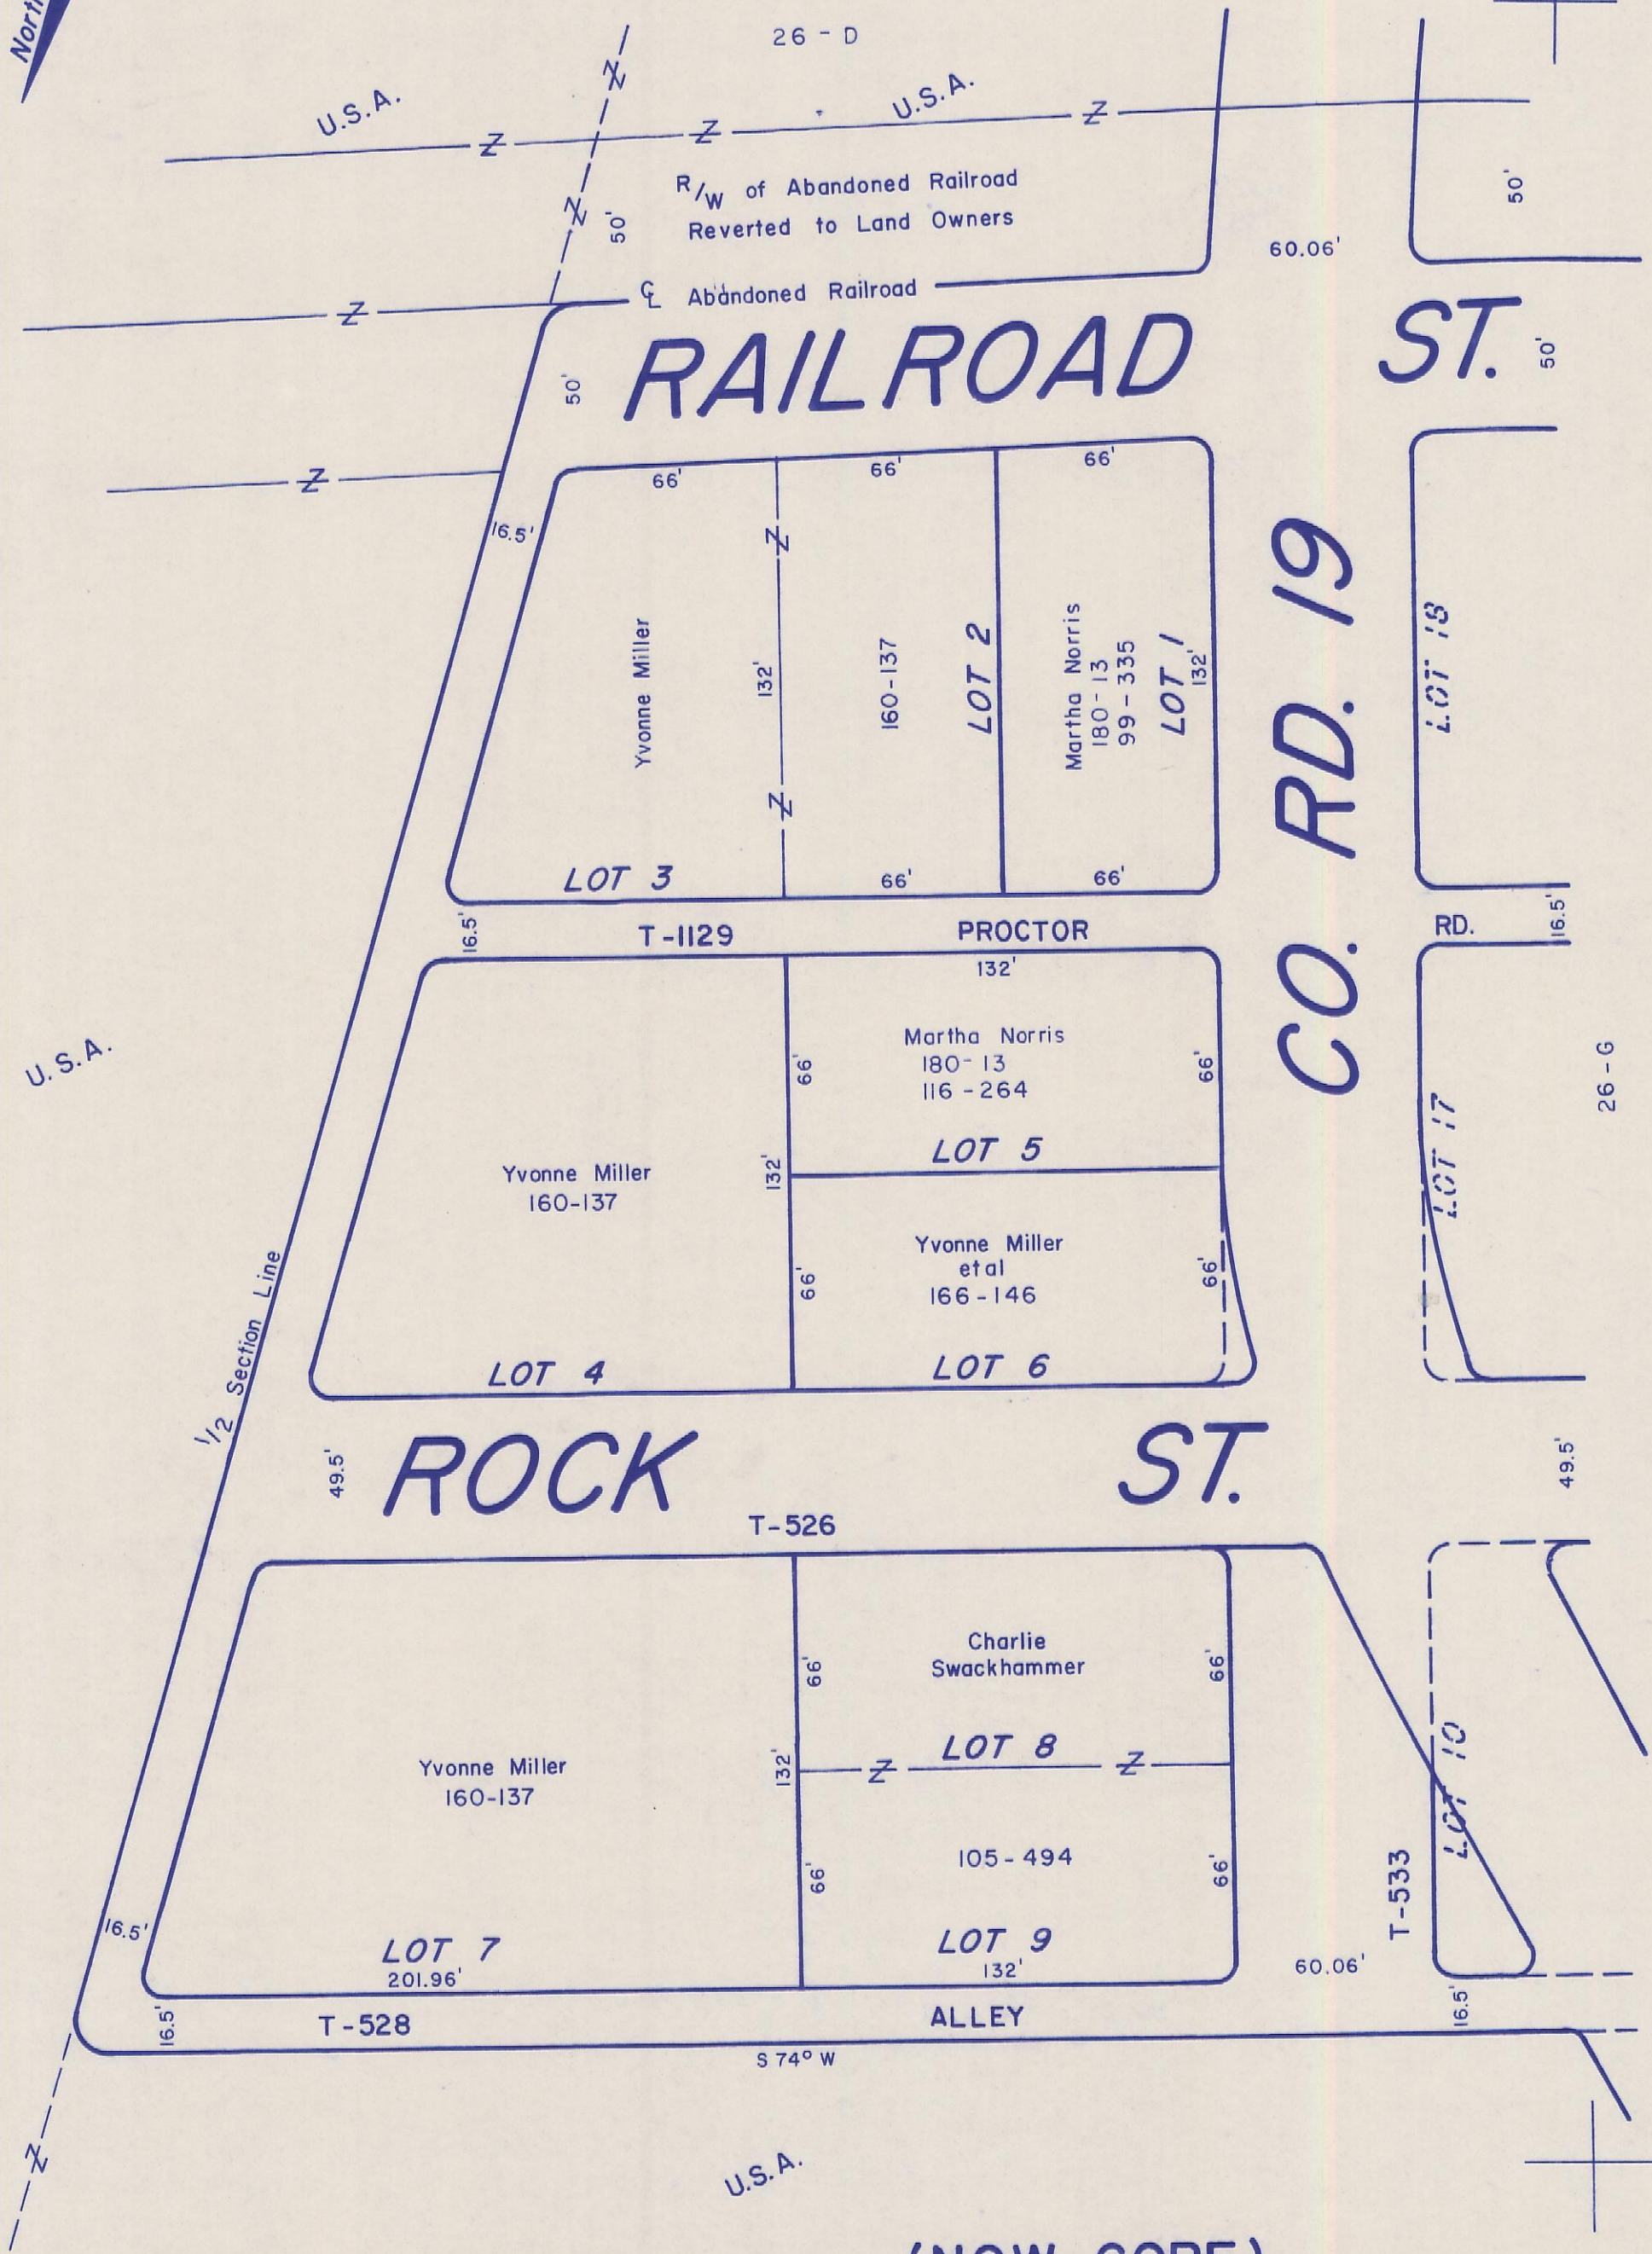

HOCKING COUNTY

FALLS GORE

SEC. 26 T 14 R 16

BURGESSVILLE
(NOW GORE)

26 - F

(NOW GORE)

BURGESSVILLE 26-F