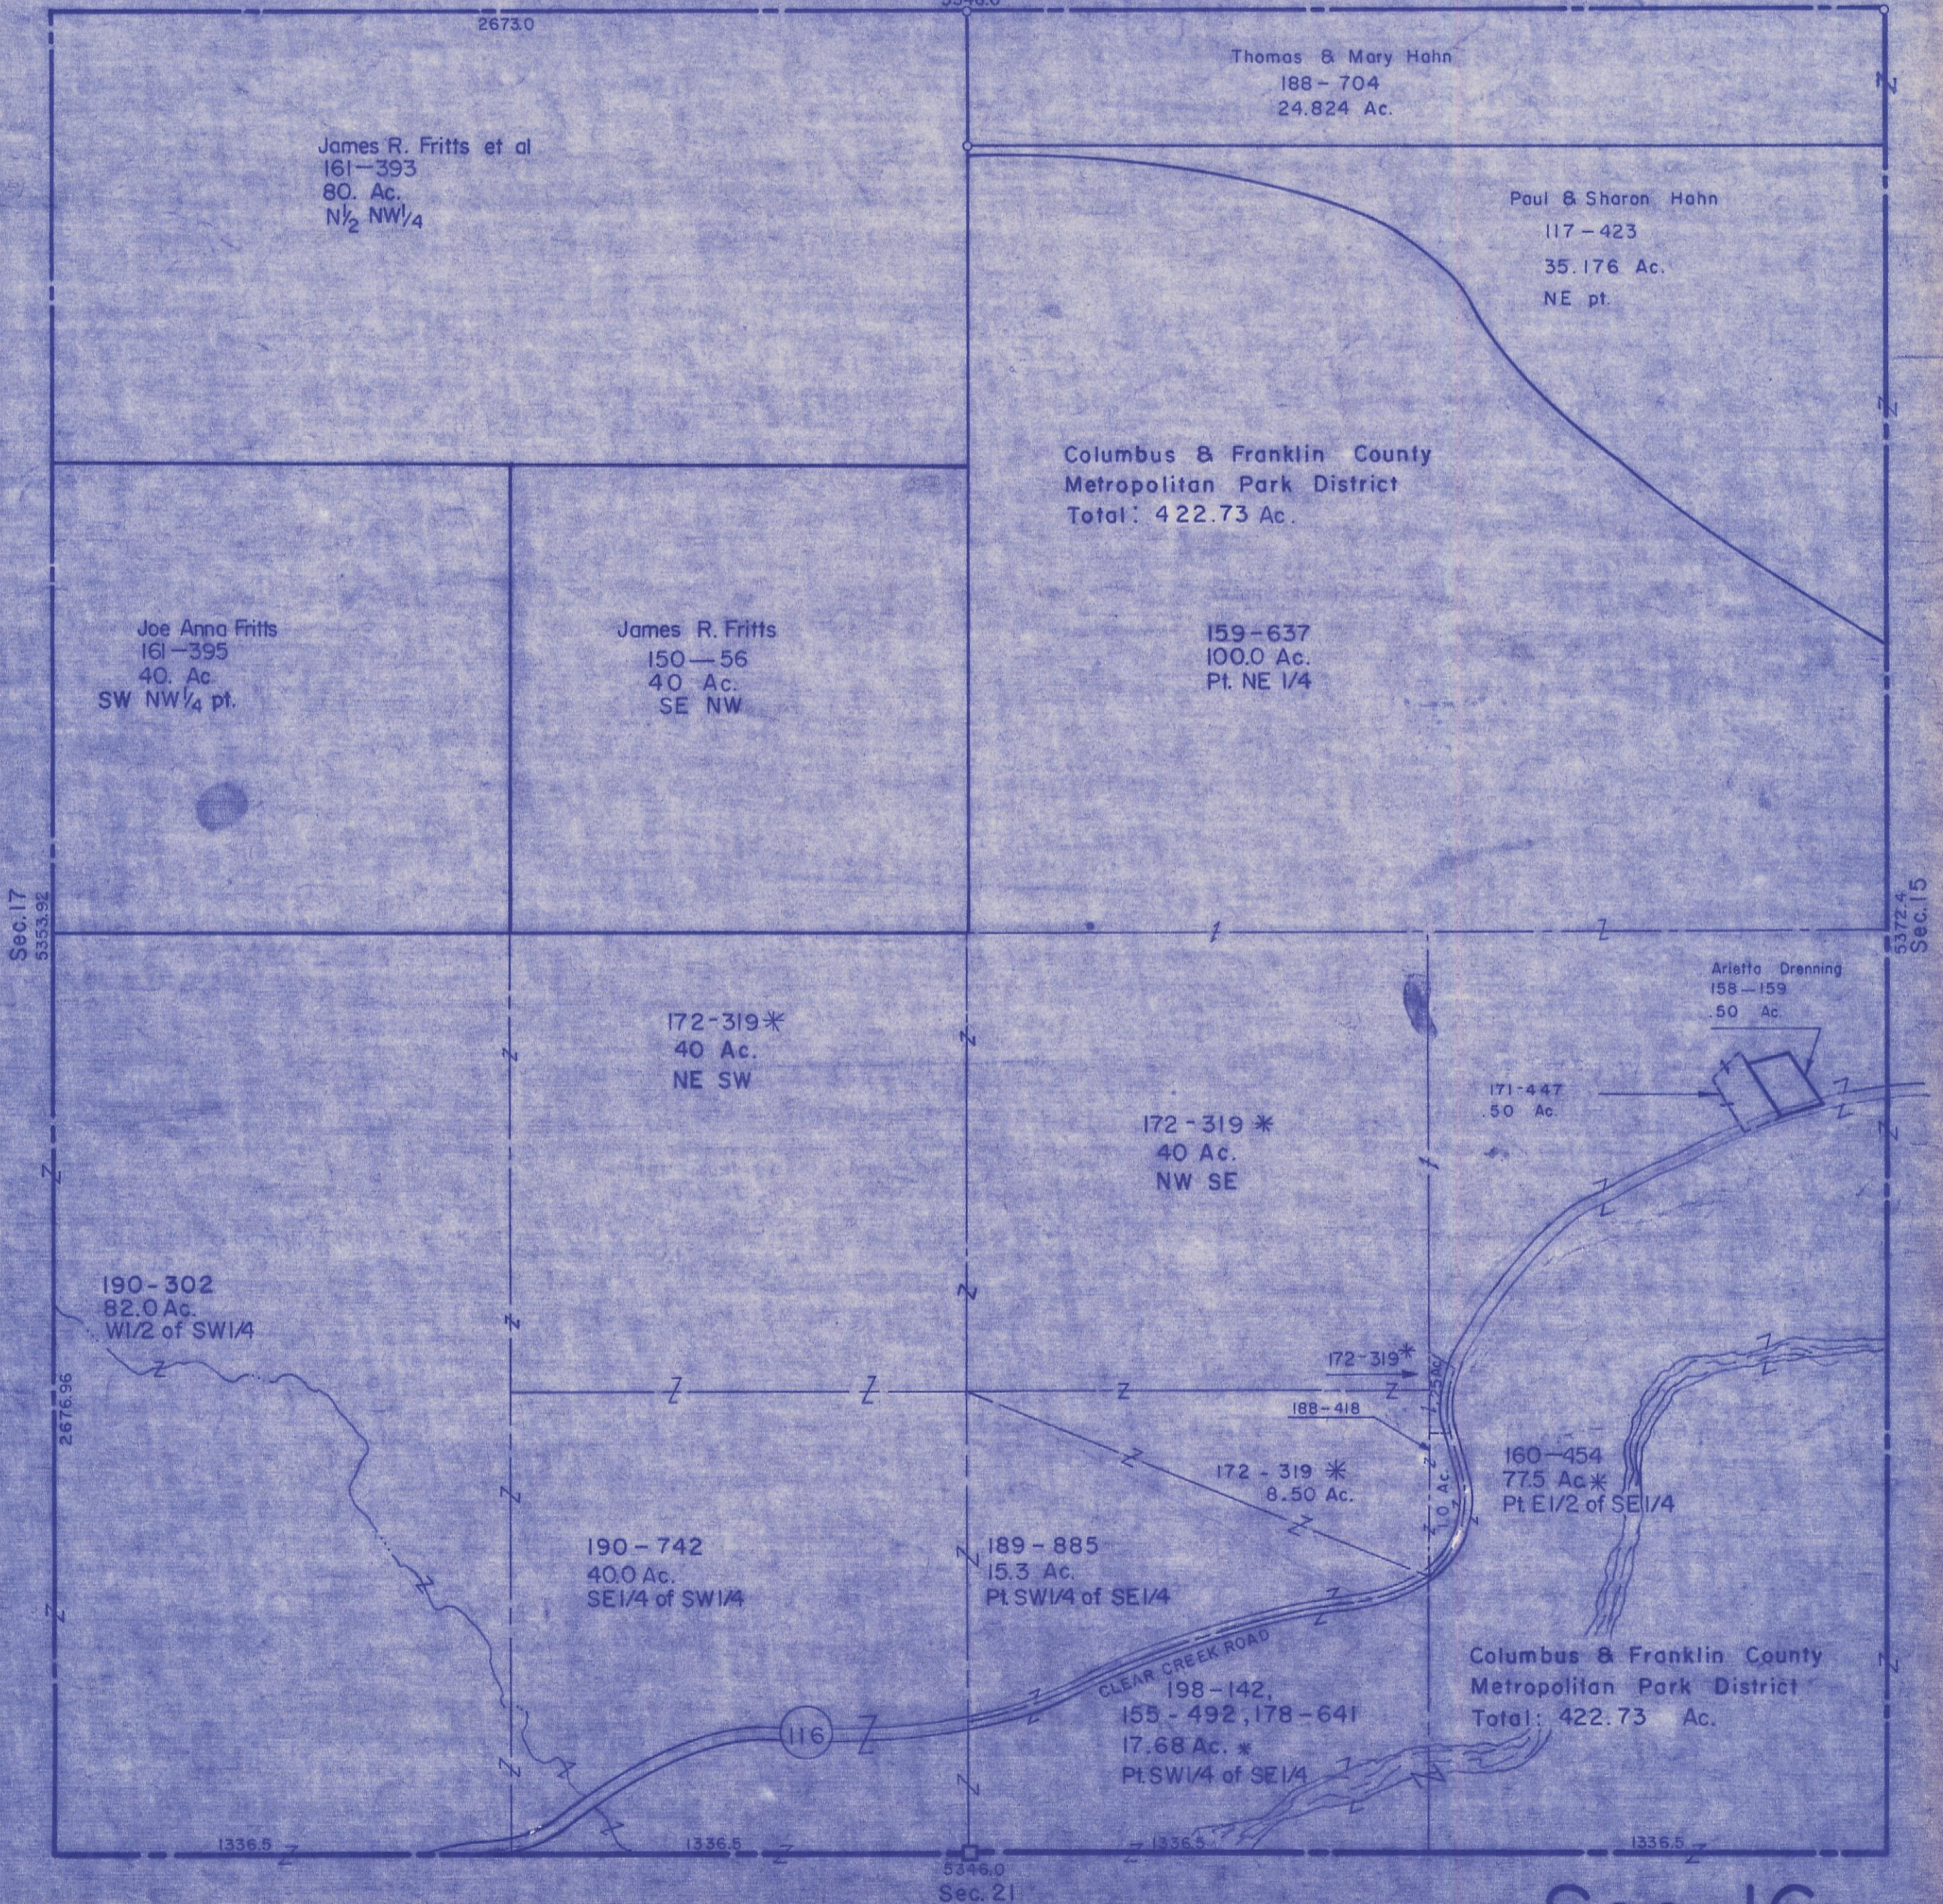

HOCKING COUNTY

Sec. 16 T13 R18

GOOD HOPE TWP.

Scale=1"=400'

FAIRFIELD CO.

5346.0

Sec. 16